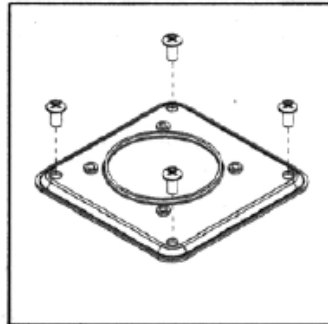

CATALOG NUMBER

**EC9747-1113**

**Adapter Plate**

Same As:

■ HDRXA ■ S9747-1113

### ⚠ SAFETY INSTRUCTIONS

**Note:** This instruction outlines the recommended installation procedure.

1. Turn off and lock off the power supplying this equipment before working inside.
2. Attach adapter plate to enclosure head with the four (4) screws provided.  
Tighten screws to 35-40 lb-in.