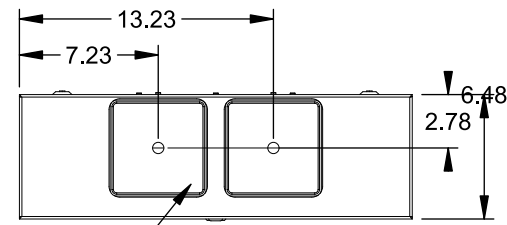

Catalog Number: 9817-9527

Features and Ratings

- Ringless Type Meter Socket
- 480A Continuous, 600A Max., 600V AC
- Outdoor Enclosure (Type 3R)
- Aluminum Enclosure
- 3 Phase, Commercial/Industrial Socket
- Meter Socket Type K-7T
- For Overhead & Underground Service
- Two Large Hub Openings, HD Type Cover Plates Installed

(2) TYPE HD (LARGE) HUB OPENINGS COVER PLATES INSTALLED

Accessories

CONDUIT HUBS (HD Type)	
TRADE SIZE	CATALOG No.
3 INCH	EC56856 or H56856-5
3-1/2 INCH	EC56857 or H56857-5
4 INCH	EC56858 or H56858-5
Hub Cover Plate	EC56933 or H56933-1

CONNECTOR	PART No.	HEX DRIVE	WIRE SIZE	TORQUE
LINE	56427-M	3/8"	(2)#2 - 500 kcmil	375 IN-LBS.
LOAD	56732-M	3/8"	(2)#4 - 500 kcmil	375 IN-LBS.
NEUTRAL	56732-M	3/8"	(2)#4 - 500 kcmil	375 IN-LBS.
LINE/LOAD/NEUT	68752-1	5/16"	(3)#6 - 250 kcmil	275 IN-LBS.
GROUND*	56734	5/16"	#6 - 250 kcmil	275 IN-LBS.

*Factory Installed

VIEW SHOWN WITH COVER REMOVED

© 2019 Copyright Siemens Industry, Inc.

TALON
Meter Socket

Description: **480A Cont, 4 Terminal, K-7T, 600V AC, Aluminum Enclosure**

JEL 9/4/19 | DO NOT SCALE DRAWING | Dwg No: **9817-9527**