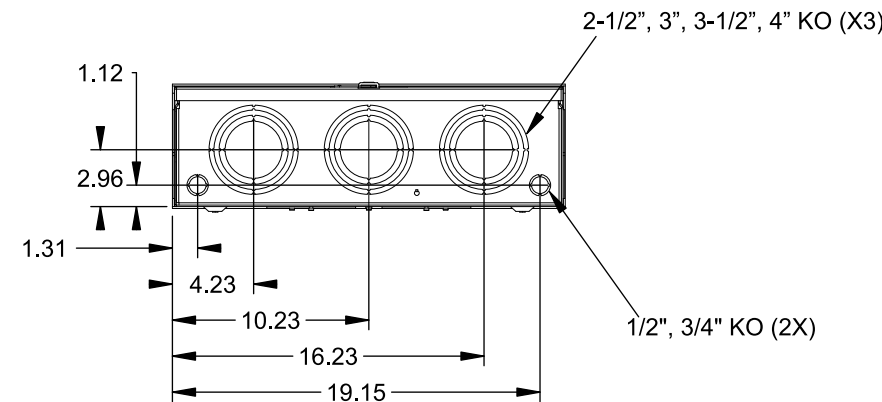

Catalog Number: 9817-9527

Features and Ratings

- Ringless Type Meter Socket
- 480A Continuous, 600A Max., 600V AC
- Outdoor Enclosure (Type 3R)
- Aluminum Enclosure
- 3 Phase, Commercial/Industrial Socket
- Meter Socket Type K-7T
- For Overhead & Underground Service
- Two Large Hub Openings, HD Type Cover Plates Installed

(2) TYPE HD (LARGE) HUB OPENINGS COVER PLATES INSTALLED

Accessories

CONDUIT HUBS (HD Type)	
TRADE SIZE	CATALOG No.
3 INCH	EC56856 or H56856-5
3-1/2 INCH	EC56857 or H56857-5
4 INCH	EC56858 or H56858-5
Hub Cover Plate	EC56933 or H56933-1

CONNECTOR	PART No.	HEX DRIVE	WIRE SIZE	TORQUE
LINE	56427-M	3/8"	(2)#2 - 500 kcmil	375 IN-LBS.
LOAD	56732-M	3/8"	(2)#4 - 500 kcmil	375 IN-LBS.
NEUTRAL	56732-M	3/8"	(2)#4 - 500 kcmil	375 IN-LBS.
LINE/LOAD/NEUT	68752-1	5/16"	(3)#6 - 250 kcmil	275 IN-LBS.
GROUND*	56734	5/16"	#6 - 250 kcmil	275 IN-LBS.

*Factory Installed

VIEW SHOWN WITH COVER REMOVED

© 2019 Copyright Siemens Industry, Inc.

TALON
Meter Socket

Description: **480A Cont, 4 Terminal, K-7T, 600V AC, Aluminum Enclosure**

JEL 9/4/19 | DO NOT SCALE DRAWING | Dwg No: **9817-9527**