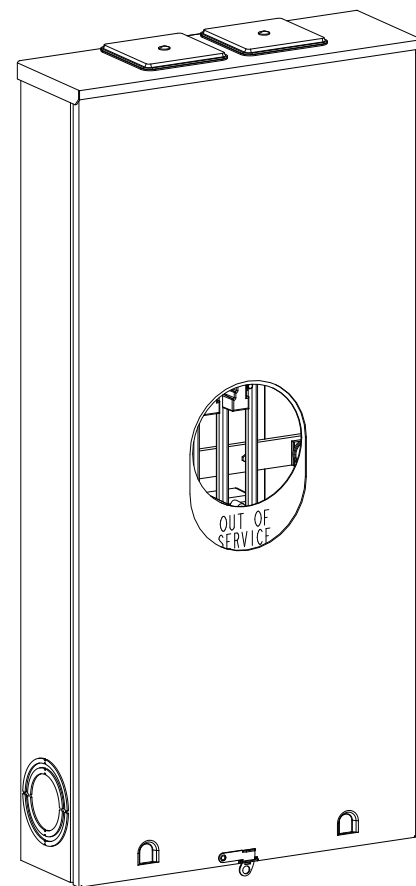

Catalog Number: 9817-9527

Features and Ratings

- Ringless Type Meter Socket
- 480A Continuous, 600A Max., 600V AC
- Outdoor Enclosure (Type 3R)
- Aluminum Enclosure
- 3 Phase, Commercial/Industrial Socket
- Meter Socket Type K-7T
- For Overhead & Underground Service
- Two Large Hub Openings, HD Type Cover Plates Installed

(2) TYPE HD (LARGE) HUB OPENINGS COVER PLATES INSTALLED

Accessories

CONDUIT HUBS (HD Type)	
TRADE SIZE	CATALOG No.
3 INCH	EC56856 or H56856-5
3-1/2 INCH	EC56857 or H56857-5
4 INCH	EC56858 or H56858-5
Hub Cover Plate	EC56933 or H56933-1

CONNECTOR	PART No.	HEX DRIVE	WIRE SIZE	TORQUE
LINE	56427-M	3/8"	(2)#2 - 500 kcmil	375 IN-LBS.
LOAD	56732-M	3/8"	(2)#4 - 500 kcmil	375 IN-LBS.
NEUTRAL	56732-M	3/8"	(2)#4 - 500 kcmil	375 IN-LBS.
LINE/LOAD/NEUT	68752-1	5/16"	(3)#6 - 250 kcmil	275 IN-LBS.
GROUND*	56734	5/16"	#6 - 250 kcmil	275 IN-LBS.