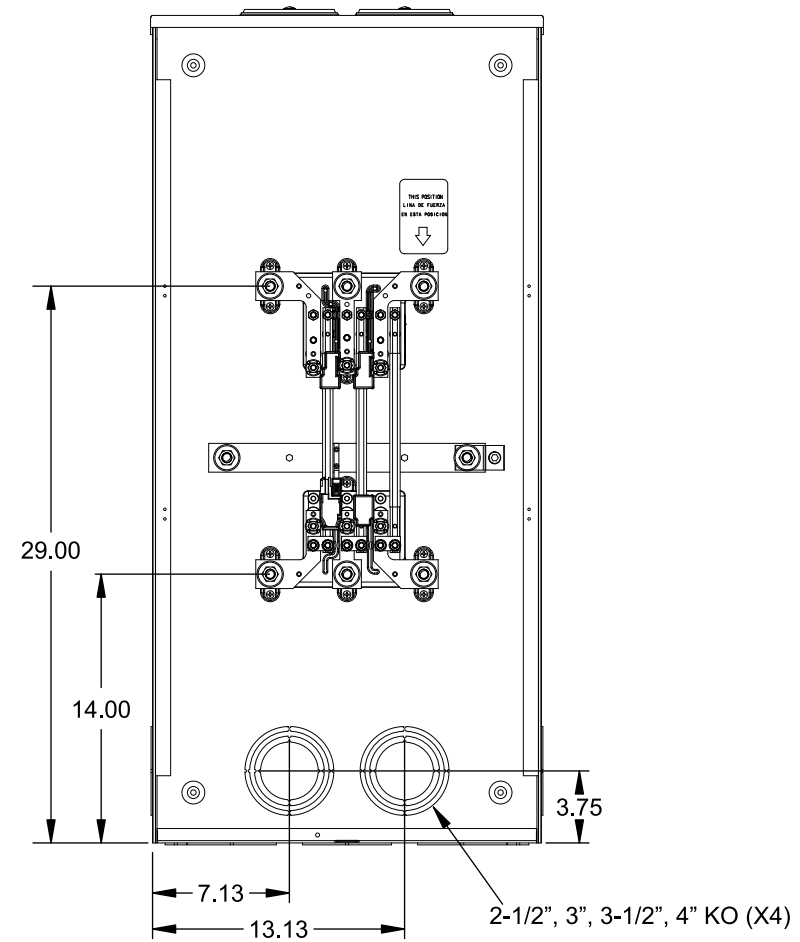

Catalog Number: 9817-9527

Features and Ratings

- Ringless Type Meter Socket
- 480A Continuous, 600A Max., 600V AC
- Outdoor Enclosure (Type 3R)
- Aluminum Enclosure
- 3 Phase, Commercial/Industrial Socket
- Meter Socket Type K-7T
- For Overhead & Underground Service
- Two Large Hub Openings, HD Type Cover Plates Installed

(2) TYPE HD (LARGE) HUB OPENINGS COVER PLATES INSTALLED

Accessories

CONDUIT HUBS (HD Type)	
TRADE SIZE	CATALOG No.
3 INCH	EC56856 or H56856-5
3-1/2 INCH	EC56857 or H56857-5
4 INCH	EC56858 or H56858-5
Hub Cover Plate	EC56933 or H56933-1

CONNECTOR	PART No.	HEX DRIVE	WIRE SIZE	TORQUE
LINE	56427-M	3/8"	(2)#2 - 500 kcmil	375 IN-LBS.
LOAD	56732-M	3/8"	(2)#4 - 500 kcmil	375 IN-LBS.
NEUTRAL	56732-M	3/8"	(2)#4 - 500 kcmil	375 IN-LBS.
LINE/LOAD/NEUT	68752-1	5/16"	(3)#6 - 250 kcmil	275 IN-LBS.
GROUND*	56734	5/16"	#6 - 250 kcmil	275 IN-LBS.

*Factory Installed

VIEW SHOWN WITH COVER REMOVED

© 2019 Copyright Siemens Industry, Inc.

TALON
Meter Socket

Description: **480A Cont, 4 Terminal, K-7T, 600V AC, Aluminum Enclosure**

JEL 9/4/19 | DO NOT SCALE DRAWING | Dwg No: **9817-9527**