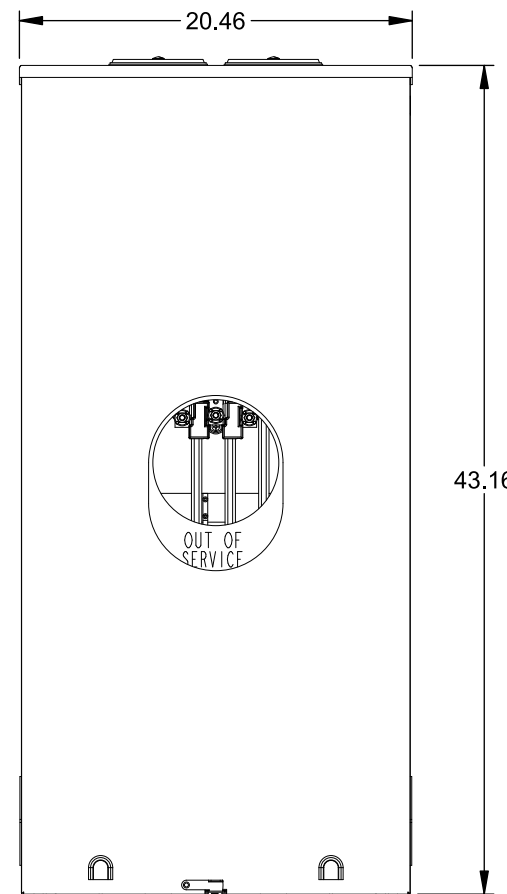

Catalog Number: 9817-9527

Features and Ratings

- Ringless Type Meter Socket
- 480A Continuous, 600A Max., 600V AC
- Outdoor Enclosure (Type 3R)
- Aluminum Enclosure
- 3 Phase, Commercial/Industrial Socket
- Meter Socket Type K-7T
- For Overhead & Underground Service
- Two Large Hub Openings, HD Type Cover Plates Installed

(2) TYPE HD (LARGE) HUB OPENINGS COVER PLATES INSTALLED

Accessories

CONDUIT HUBS (HD Type)	
TRADE SIZE	CATALOG No.
3 INCH	EC56856 or H56856-5
3-1/2 INCH	EC56857 or H56857-5
4 INCH	EC56858 or H56858-5
Hub Cover Plate	EC56933 or H56933-1

CONNECTOR	PART No.	HEX DRIVE	WIRE SIZE	TORQUE
LINE	56427-M	3/8"	(2)#2 - 500 kcmil	375 IN-LBS.
LOAD	56732-M	3/8"	(2)#4 - 500 kcmil	375 IN-LBS.
NEUTRAL	56732-M	3/8"	(2)#4 - 500 kcmil	375 IN-LBS.
LINE/LOAD/NEUT	68752-1	5/16"	(3)#6 - 250 kcmil	275 IN-LBS.
GROUND*	56734	5/16"	#6 - 250 kcmil	275 IN-LBS.

*Factory Installed

VIEW SHOWN WITH COVER REMOVED

© 2019 Copyright Siemens Industry, Inc.

TALON
Meter Socket

Description: **480A Cont, 4 Terminal, K-7T, 600V AC, Aluminum Enclosure**

JEL 9/4/19 | DO NOT SCALE DRAWING | Dwg No: **9817-9527**