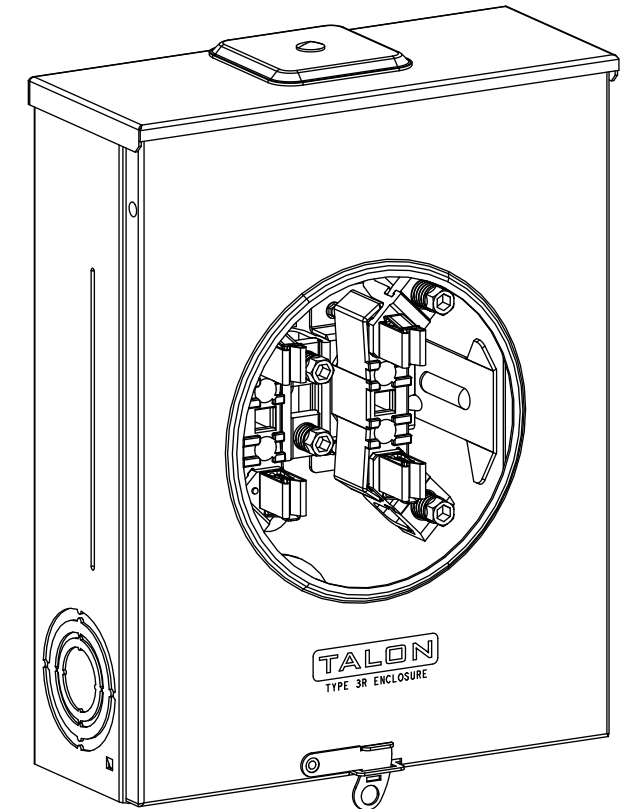

© 2015 Copyright Siemens Industry, Inc.

TALON

Meter Socket

Description: **200A Cont, 4 Jaw, UAT4, 600V AC, Aluminum Enclosure**

JEL 6/30/15 DO NOT SCALE DRAWING Dwg No: **UAT437-XG**