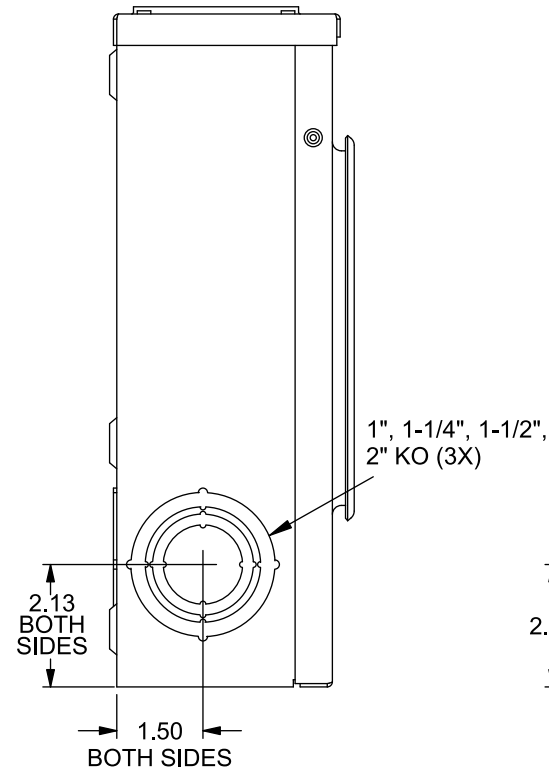

## Accessories

CONDUIT HUBS (RX Type)	
TRADE SIZE	CATALOG No.
1-1/4 INCH	EC38597 or H38597-2
1-1/2 INCH	EC38598 or H38598-2
2 INCH	EC38599 or H38599-2
2-1/2 INCH	EC38600 or H38600-2

Hub Cover Plate EC38595 or H38595-1

Meter Opening Cover Plate  
Cat No: H659-0162  
5th Jaw Kit  
Cat. No: EC659-0121

## Connectors, Wire Sizes and Torques

CONNECTOR	WIRE SIZE	TORQUE
LINE, LOAD*	2/0 - 14 AWG	50 IN.-LBS.
NEUTRAL	#4 - 2/0 AWG	110 IN.-LBS.
GROUND	#2 - 14 AWG	50 IN.-LBS.

\* External Hex Drive 5/16"

VIEW SHOWN WITH COVER REMOVED

© 2017 Copyright Siemens Industry, Inc.

**TALON**  
**Meter Socket**

Description:  
**135A Cont, 4 Jaw, UAT1, 600V AC, Ring Type, Isolated Neutral, Painted Steel Enclosure**

KAM 8/30/17 DO NOT SCALE DRAWING Dwg No: **UAT121-0GIN**