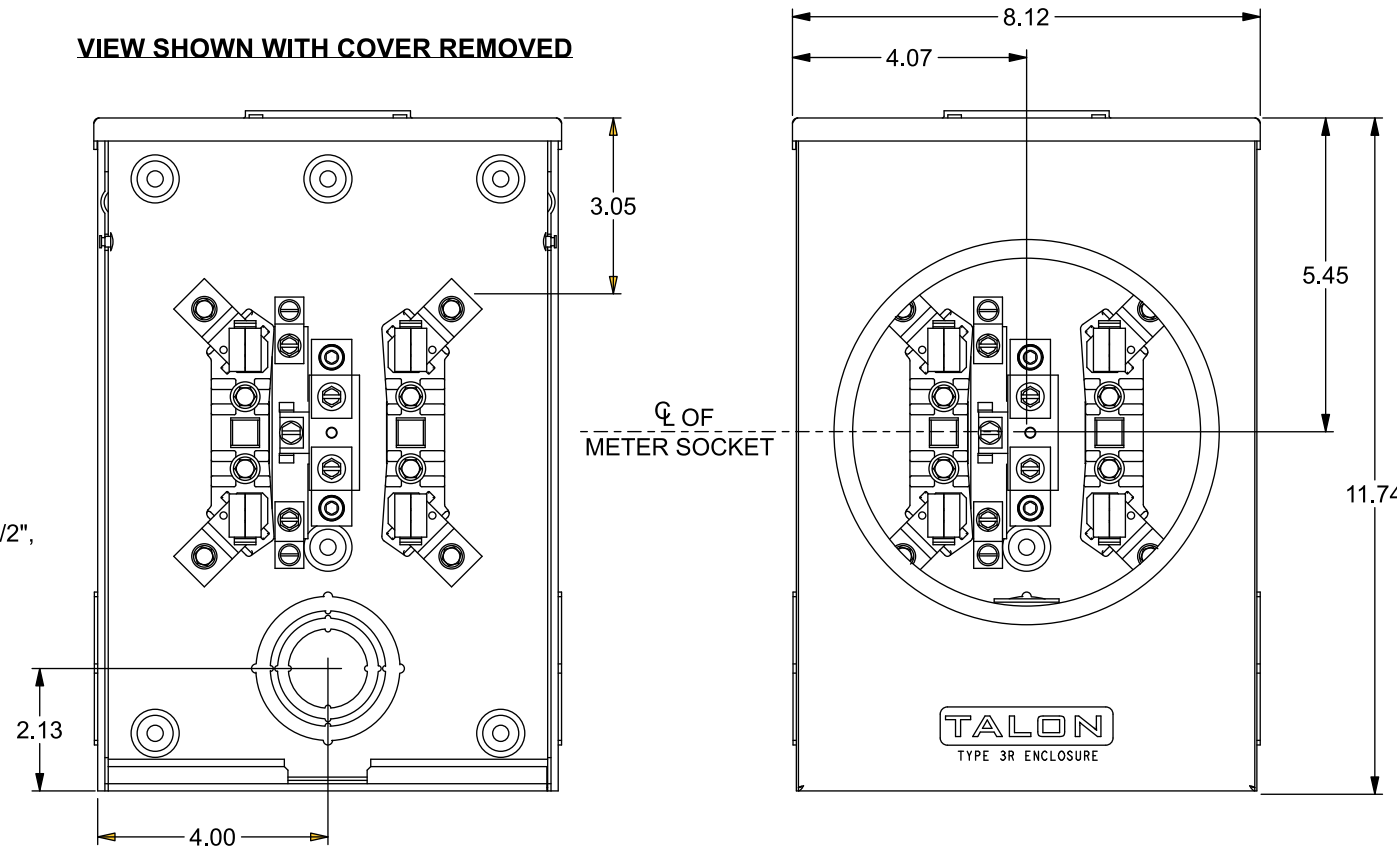

## Accessories

CONDUIT HUBS (RX Type)	
TRADE SIZE	CATALOG No.
1-1/4 INCH	EC38597 or H38597-2
1-1/2 INCH	EC38598 or H38598-2
2 INCH	EC38599 or H38599-2
2-1/2 INCH	EC38600 or H38600-2

Hub Cover Plate EC38595 or H38595-1

## Connectors, Wire Sizes and Torques

CONNECTOR	WIRE SIZE	TORQUE
LINE, LOAD*	2/0 - 14 AWG	50 IN.-LBS.
NEUTRAL	#4 - 2/0 AWG	110 IN.-LBS.
GROUND	#2 - 14 AWG	50 IN.-LBS.

\* External Hex Drive 5/16"

VIEW SHOWN WITH COVER REMOVED

© 2017 Copyright Siemens Industry, Inc.

**TALON**  
**Meter Socket**

Description:  
**135A Cont, 4 Jaw, UAT1, 600V AC, Ring Type, Isolated Neutral, Painted Steel Enclosure**

KAM 8/30/17 DO NOT SCALE DRAWING Dwg No: **UAT121-0GIN**