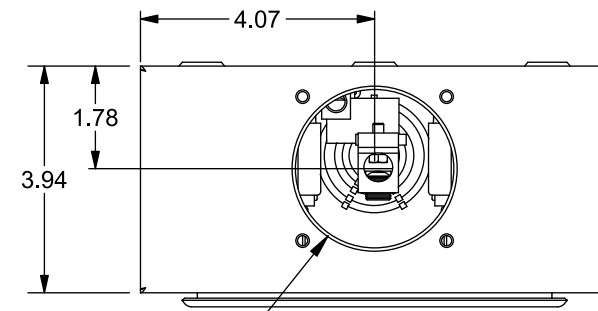

## Features and Ratings

- Ring Type Meter Socket
- 135A Continuous, 135A Max., 600V AC
- Outdoor Enclosure (NEMA Type 3R)
- Painted Steel Enclosure
- 1 Phase, 3 Wire
- 4 Jaw Meter Socket
- Isolated Neutral
- Meter Socket Type UAT1
- For Overhead & Underground Service
- RX Type Hub Opening

## Accessories

CONDUIT HUBS (RX Type)	
TRADE SIZE	CATALOG No.
1-1/4 INCH	EC38597 or H38597-2
1-1/2 INCH	EC38598 or H38598-2
2 INCH	EC38599 or H38599-2
2-1/2 INCH	EC38600 or H38600-2

Hub Cover Plate EC38595 or H38595-1

## Connectors, Wire Sizes and Torques

CONNECTOR	WIRE SIZE	TORQUE
LINE, LOAD*	2/0 - 14 AWG	50 IN.-LBS.
NEUTRAL	#4 - 2/0 AWG	110 IN.-LBS.
GROUND	#2 - 14 AWG	50 IN.-LBS.

\* External Hex Drive 5/16"

VIEW SHOWN WITH COVER REMOVED

© 2017 Copyright Siemens Industry, Inc.

**TALON**  
**Meter Socket**

Description:  
**135A Cont, 4 Jaw, UAT1, 600V AC, Ring Type, Isolated Neutral, Painted Steel Enclosure**

KAM 8/30/17 DO NOT SCALE DRAWING Dwg No: **UAT121-0GIN**