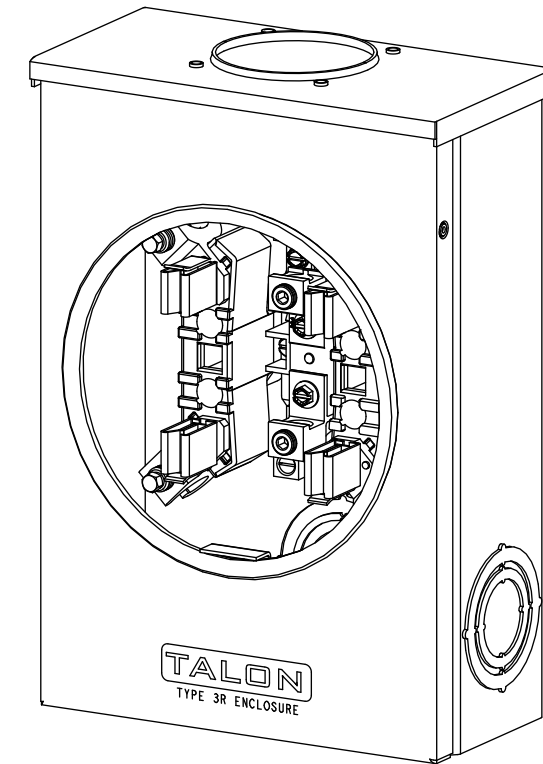

## Features and Ratings

- Ring Type Meter Socket
- 135A Continuous, 135A Max., 600V AC
- Outdoor Enclosure (NEMA Type 3R)
- Painted Steel Enclosure
- 1 Phase, 3 Wire
- 4 Jaw Meter Socket
- Isolated Neutral
- Meter Socket Type UAT1
- For Overhead & Underground Service
- RX Type Hub Opening

## Accessories

CONDUIT HUBS (RX Type)	
TRADE SIZE	CATALOG No.
1-1/4 INCH	EC38597 or H38597-2
1-1/2 INCH	EC38598 or H38598-2
2 INCH	EC38599 or H38599-2
2-1/2 INCH	EC38600 or H38600-2

Hub Cover Plate EC38595 or H38595-1

Meter Opening Cover Plate  
Cat No: H659-0162  
5th Jaw Kit  
Cat. No: EC659-0121

© 2017 Copyright Siemens Industry, Inc.

**TALON**  
**Meter Socket**

Description:  
**135A Cont, 4 Jaw, UAT1, 600V AC, Ring Type, Isolated Neutral, Painted Steel Enclosure**

KAM 8/30/17 DO NOT SCALE DRAWING Dwg No: **UAT121-0GIN**