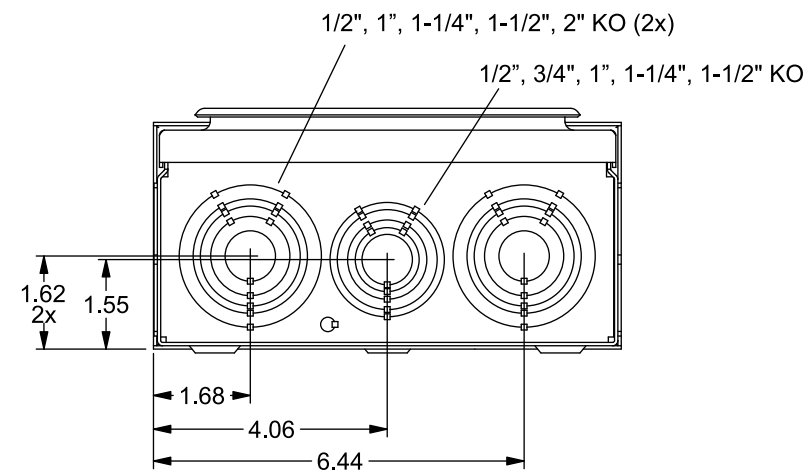

## Accessories

CONDUIT HUBS (RX Type)	
TRADE SIZE	CATALOG No.
1-1/4 INCH	EC38597 or H38597-2
1-1/2 INCH	EC38598 or H38598-2
2 INCH	EC38599 or H38599-2
2-1/2 INCH	EC38600 or H38600-2

Hub Cover Plate EC38595 or H38595-1

Meter Opening Cover Plate  
Cat No: H659-0162  
5th Jaw Kit  
Cat. No: EC659-0121

## Connectors, Wire Sizes and Torques

CONNECTOR	WIRE SIZE	TORQUE
LINE, LOAD*	2/0 - 14 AWG	50 IN.-LBS.
NEUTRAL	#4 - 2/0 AWG	110 IN.-LBS.
GROUND	#2 - 14 AWG	50 IN.-LBS.

\* External Hex Drive 5/16"

VIEW SHOWN WITH COVER REMOVED

© 2017 Copyright Siemens Industry, Inc.

**TALON**  
**Meter Socket**

Description:  
**135A Cont, 4 Jaw, UAT1, 600V AC, Ring Type, Isolated Neutral, Painted Steel Enclosure**

KAM 8/30/17 DO NOT SCALE DRAWING Dwg No: **UAT121-0GIN**