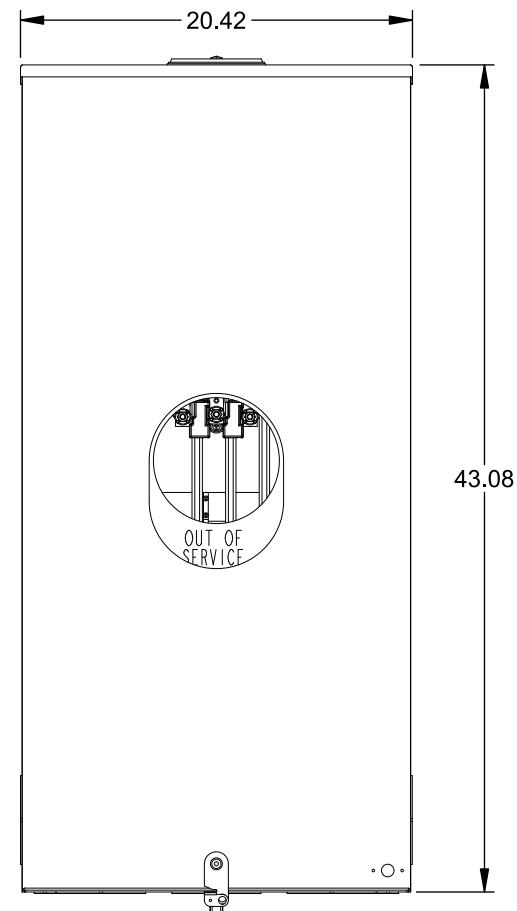

**Catalog Number: 9817-8534**

**Features and Ratings**

- Ringless Type Meter Socket
- 400A Continuous, 400A Max., 600V AC
- Outdoor Enclosure (NEMA Type 3R)
- Painted G90 Steel Enclosure
- 3 Phase, Commercial/Industrial Socket
- Meter Socket Type K-7T
- For Overhead & Underground Service
- Large Hub Opening, HD Type Cover Plate Installed
- 7/8" Barrel Lock Provision w/Bracket

TYPE HD (LARGE) HUB OPENING COVER PLATE INSTALLED

VIEW SHOWN WITH COVER REMOVED

**Accessories**

CONDUIT HUBS (HD Type)	
TRADE SIZE	CATALOG No.
3 INCH	EC56856 or H56856-2
3-1/2 INCH	EC56857 or H56857-2
4 INCH	EC56858 or H56858-2
Hub Cover Plate	EC56933 or H56933S

CONNECTOR	PART No.	HEX DRIVE	WIRE SIZE	TORQUE
LINE	56476	1/2"	3/0 - 800 kcmil	500 IN.-LBS.
LINE	56732	5/16"	(3)#6 - 250 kcmil	275 IN.-LBS.
LOAD/NEUTRAL	56732	5/16"	(2)#4 - 350 kcmil	275 IN.-LBS.
LINE/LOAD/NEUT	68752-1	5/16"	(3)#6 - 350 kcmil	275 IN.-LBS.
GROUND	56734	5/16"	#6 - 250 kcmil	275 IN.-LBS.

© 2016 Copyright Siemens Industry, Inc.

**TALON**

**Meter Socket**

Description: **400A Cont, 4 Terminal, K-7T, 600V AC, Painted Steel Enclosure**

JEL 2/1/16 DO NOT SCALE DRAWING Dwg No: **9817-8534**