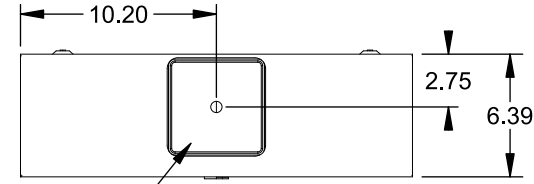

**Catalog Number: 9817-8534**

**Features and Ratings**

- Ringless Type Meter Socket
- 400A Continuous, 400A Max., 600V AC
- Outdoor Enclosure (NEMA Type 3R)
- Painted G90 Steel Enclosure
- 3 Phase, Commercial/Industrial Socket
- Meter Socket Type K-7T
- For Overhead & Underground Service
- Large Hub Opening, HD Type Cover Plate Installed
- 7/8" Barrel Lock Provision w/Bracket

TYPE HD (LARGE) HUB OPENING COVER PLATE INSTALLED

VIEW SHOWN WITH COVER REMOVED

**Accessories**

CONDUIT HUBS (HD Type)	
TRADE SIZE	CATALOG No.
3 INCH	EC56856 or H56856-2
3-1/2 INCH	EC56857 or H56857-2
4 INCH	EC56858 or H56858-2
Hub Cover Plate	EC56933 or H56933S

CONNECTOR	PART No.	HEX DRIVE	WIRE SIZE	TORQUE
LINE	56476	1/2"	3/0 - 800 kcmil	500 IN.-LBS.
LINE	56732	5/16"	(3)#6 - 250 kcmil	275 IN.-LBS.
LOAD/NEUTRAL	56732	5/16"	(2)#4 - 350 kcmil	275 IN.-LBS.
LINE/LOAD/NEUT	68752-1	5/16"	(3)#6 - 350 kcmil	275 IN.-LBS.
GROUND	56734	5/16"	#6 - 250 kcmil	275 IN.-LBS.