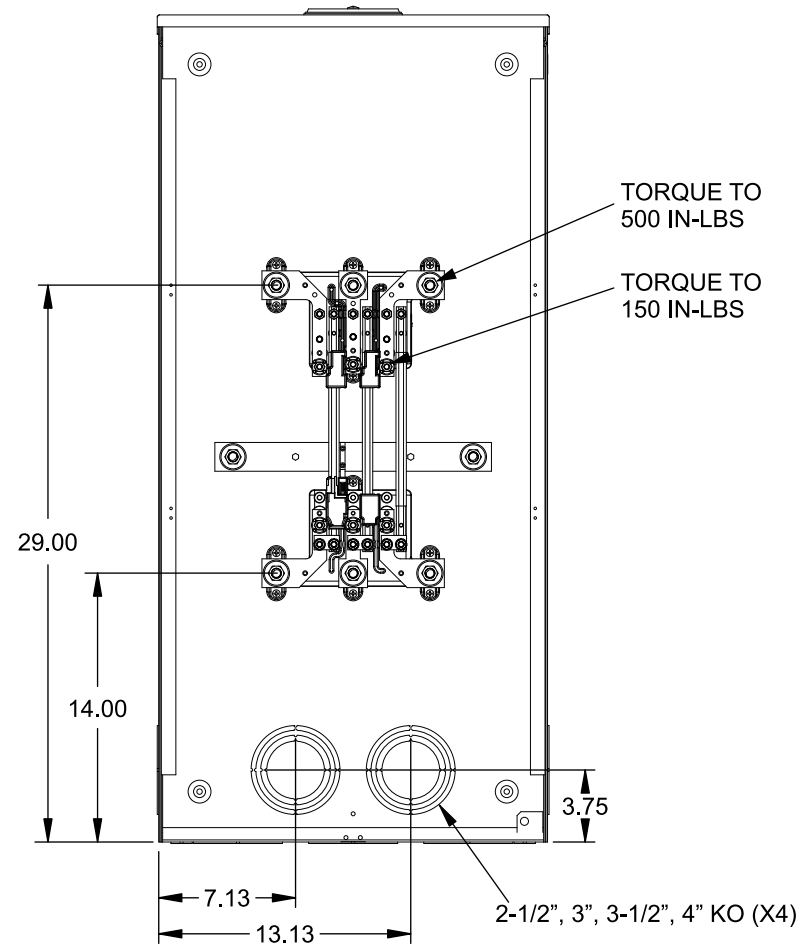

**Catalog Number: 9817-8534**

**Features and Ratings**

- Ringless Type Meter Socket
- 400A Continuous, 400A Max., 600V AC
- Outdoor Enclosure (NEMA Type 3R)
- Painted G90 Steel Enclosure
- 3 Phase, Commercial/Industrial Socket
- Meter Socket Type K-7T
- For Overhead & Underground Service
- Large Hub Opening, HD Type Cover Plate Installed
- 7/8" Barrel Lock Provision w/Bracket

TYPE HD (LARGE) HUB OPENING COVER PLATE INSTALLED

VIEW SHOWN WITH COVER REMOVED

**Accessories**

CONDUIT HUBS (HD Type)	
TRADE SIZE	CATALOG No.
3 INCH	EC56856 or H56856-2
3-1/2 INCH	EC56857 or H56857-2
4 INCH	EC56858 or H56858-2
Hub Cover Plate	EC56933 or H56933S

CONNECTOR	PART No.	HEX DRIVE	WIRE SIZE	TORQUE
LINE	56476	1/2"	3/0 - 800 kcmil	500 IN.-LBS.
LINE	56732	5/16"	(3)#6 - 250 kcmil	275 IN.-LBS.
LOAD/NEUTRAL	56732	5/16"	(2)#4 - 350 kcmil	275 IN.-LBS.
LINE/LOAD/NEUT	68752-1	5/16"	(3)#6 - 350 kcmil	275 IN.-LBS.
GROUND	56734	5/16"	#6 - 250 kcmil	275 IN.-LBS.

© 2016 Copyright Siemens Industry, Inc.

**TALON**

**Meter Socket**

Description: **400A Cont, 4 Terminal, K-7T, 600V AC, Painted Steel Enclosure**

JEL 2/1/16 DO NOT SCALE DRAWING Dwg No: **9817-8534**