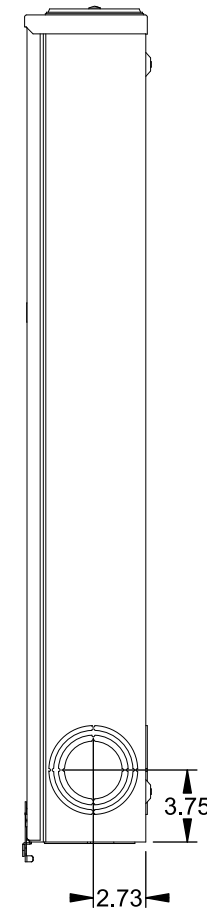

**Catalog Number: 9817-8534**

**Features and Ratings**

- Ringless Type Meter Socket
- 400A Continuous, 400A Max., 600V AC
- Outdoor Enclosure (NEMA Type 3R)
- Painted G90 Steel Enclosure
- 3 Phase, Commercial/Industrial Socket
- Meter Socket Type K-7T
- For Overhead & Underground Service
- Large Hub Opening, HD Type Cover Plate Installed
- 7/8" Barrel Lock Provision w/Bracket

TYPE HD (LARGE) HUB OPENING COVER PLATE INSTALLED

VIEW SHOWN WITH COVER REMOVED

**Accessories**

CONDUIT HUBS (HD Type)	
TRADE SIZE	CATALOG No.
3 INCH	EC56856 or H56856-2
3-1/2 INCH	EC56857 or H56857-2
4 INCH	EC56858 or H56858-2
Hub Cover Plate	EC56933 or H56933S

CONNECTOR	PART No.	HEX DRIVE	WIRE SIZE	TORQUE
LINE	56476	1/2"	3/0 - 800 kcmil	500 IN.-LBS.
LINE	56732	5/16"	(3)#6 - 250 kcmil	275 IN.-LBS.
LOAD/NEUTRAL	56732	5/16"	(2)#4 - 350 kcmil	275 IN.-LBS.
LINE/LOAD/NEUT	68752-1	5/16"	(3)#6 - 350 kcmil	275 IN.-LBS.
GROUND	56734	5/16"	#6 - 250 kcmil	275 IN.-LBS.

© 2016 Copyright Siemens Industry, Inc.

**TALON**

**Meter Socket**

Description: **400A Cont, 4 Terminal, K-7T, 600V AC, Painted Steel Enclosure**

JEL 2/1/16 DO NOT SCALE DRAWING Dwg No: **9817-8534**