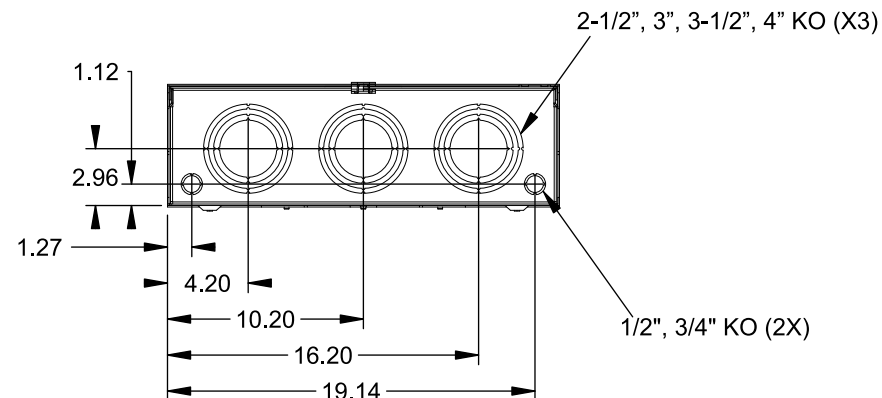

**Catalog Number: 9817-8534**

**Features and Ratings**

- Ringless Type Meter Socket
- 400A Continuous, 400A Max., 600V AC
- Outdoor Enclosure (NEMA Type 3R)
- Painted G90 Steel Enclosure
- 3 Phase, Commercial/Industrial Socket
- Meter Socket Type K-7T
- For Overhead & Underground Service
- Large Hub Opening, HD Type Cover Plate Installed
- 7/8" Barrel Lock Provision w/Bracket

TYPE HD (LARGE) HUB OPENING COVER PLATE INSTALLED

VIEW SHOWN WITH COVER REMOVED

**Accessories**

CONDUIT HUBS (HD Type)	
TRADE SIZE	CATALOG No.
3 INCH	EC56856 or H56856-2
3-1/2 INCH	EC56857 or H56857-2
4 INCH	EC56858 or H56858-2
Hub Cover Plate	EC56933 or H56933S

CONNECTOR	PART No.	HEX DRIVE	WIRE SIZE	TORQUE
LINE	56476	1/2"	3/0 - 800 kcmil	500 IN.-LBS.
LINE	56732	5/16"	(3)#6 - 250 kcmil	275 IN.-LBS.
LOAD/NEUTRAL	56732	5/16"	(2)#4 - 350 kcmil	275 IN.-LBS.
LINE/LOAD/NEUT	68752-1	5/16"	(3)#6 - 350 kcmil	275 IN.-LBS.
GROUND	56734	5/16"	#6 - 250 kcmil	275 IN.-LBS.

© 2016 Copyright Siemens Industry, Inc.

**TALON**

**Meter Socket**

Description: **400A Cont, 4 Terminal, K-7T, 600V AC, Painted Steel Enclosure**

JEL 2/1/16 DO NOT SCALE DRAWING Dwg No: **9817-8534**