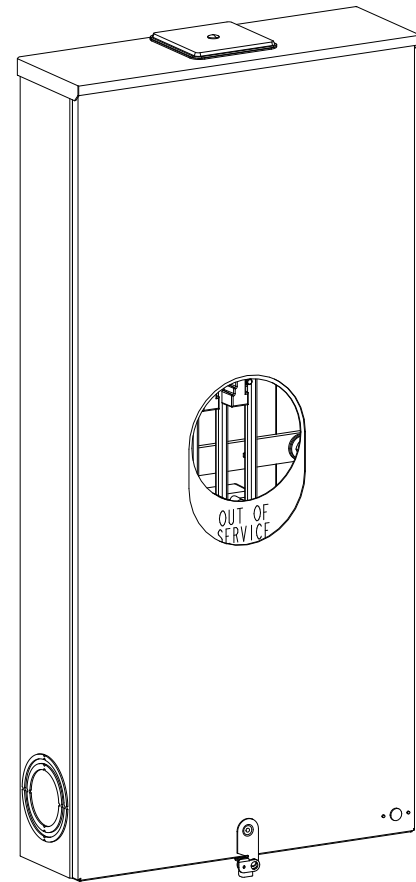

**Catalog Number: 9817-8534**

**Features and Ratings**

- Ringless Type Meter Socket
- 400A Continuous, 400A Max., 600V AC
- Outdoor Enclosure (NEMA Type 3R)
- Painted G90 Steel Enclosure
- 3 Phase, Commercial/Industrial Socket
- Meter Socket Type K-7T
- For Overhead & Underground Service
- Large Hub Opening, HD Type Cover Plate Installed
- 7/8" Barrel Lock Provision w/Bracket

TYPE HD (LARGE) HUB OPENING COVER PLATE INSTALLED

VIEW SHOWN WITH COVER REMOVED

**Accessories**

CONDUIT HUBS (HD Type)	
TRADE SIZE	CATALOG No.
3 INCH	EC56856 or H56856-2
3-1/2 INCH	EC56857 or H56857-2
4 INCH	EC56858 or H56858-2
Hub Cover Plate	EC56933 or H56933S

CONNECTOR	PART No.	HEX DRIVE	WIRE SIZE	TORQUE
LINE	56476	1/2"	3/0 - 800 kcmil	500 IN.-LBS.
LINE	56732	5/16"	(3)#6 - 250 kcmil	275 IN.-LBS.
LOAD/NEUTRAL	56732	5/16"	(2)#4 - 350 kcmil	275 IN.-LBS.
LINE/LOAD/NEUT	68752-1	5/16"	(3)#6 - 350 kcmil	275 IN.-LBS.
GROUND	56734	5/16"	#6 - 250 kcmil	275 IN.-LBS.