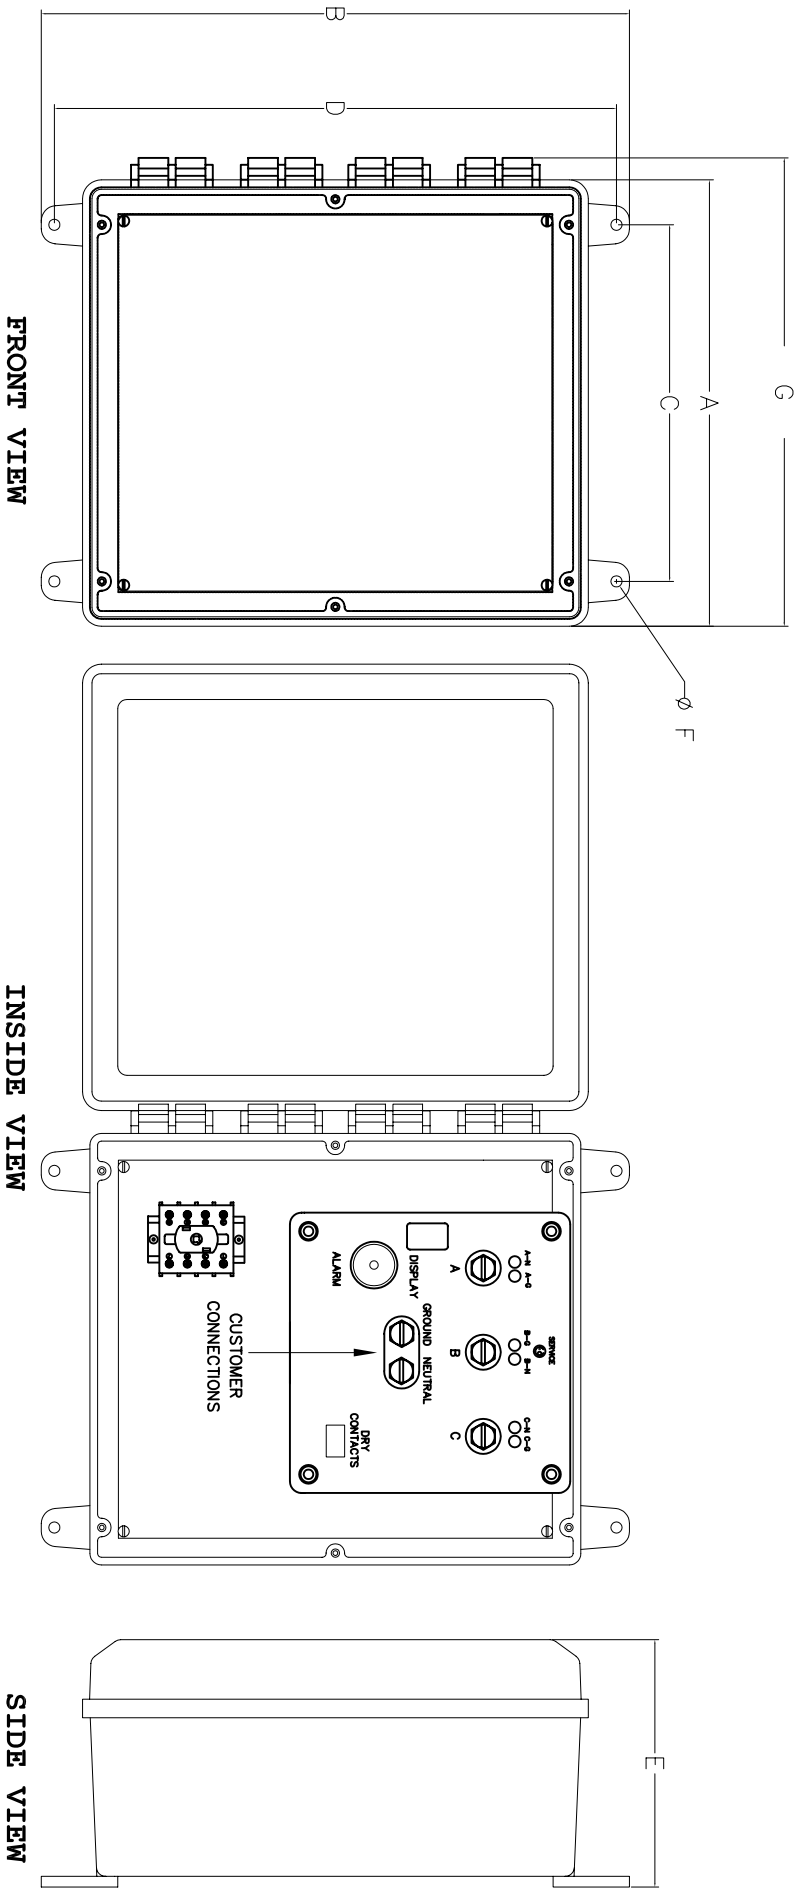

**TVSS DIMENSIONS AND WEIGHTS  
NEMA TYPE 1, 12, 4 AND 4X PLASTIC**

**NOTES:**  
**BOX FOR TYPE 1,12,4,AND 4X: GRAY COMPOSITE PLASTIC**  
**COVER FOR TYPE 1,12,4,AND 4X: CLEAR POLYCARBONATE**

CONFIGURATION	DIMENSIONS INCHES (MILLIMETERS)						
	A	B	C	D	E	F	G
TPS16	8.50 (216)	12.00 (305)	5.75 (146)	11.00 (279)	7.25 (184)	0.180 (4.5)	9.30 (235)

<b>DEVICE WEIGHT 25LB (11KG) MAX</b>		<b>SIEMENS ENERGY &amp; AUTOMATION, INC.</b>
		<b>DWG NO. 43ATPS16M</b>
		<b>SERIES TPS16</b>