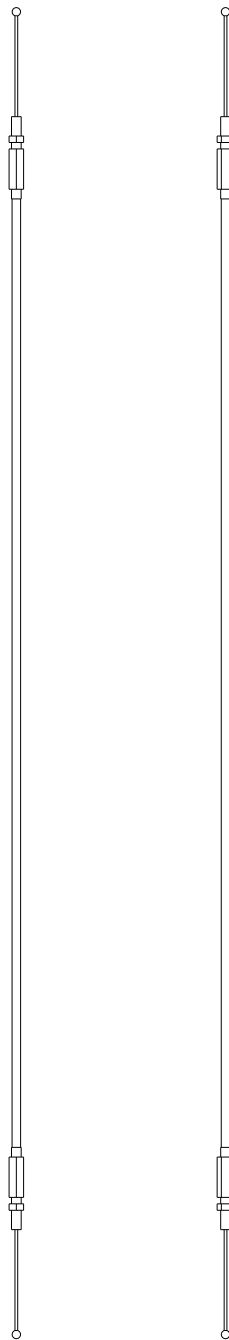

Image database (product images, 2D dimension drawings, 3D models, device circuit diagrams, ...)

<http://www.automation.siemens.com/bilddb/cax_en.aspx?mlfb=3VA9980-0VC10>

CAX-Online-Generator

<http://www.siemens.com/cax>

Tender specifications

<http://www.siemens.com/specifications>