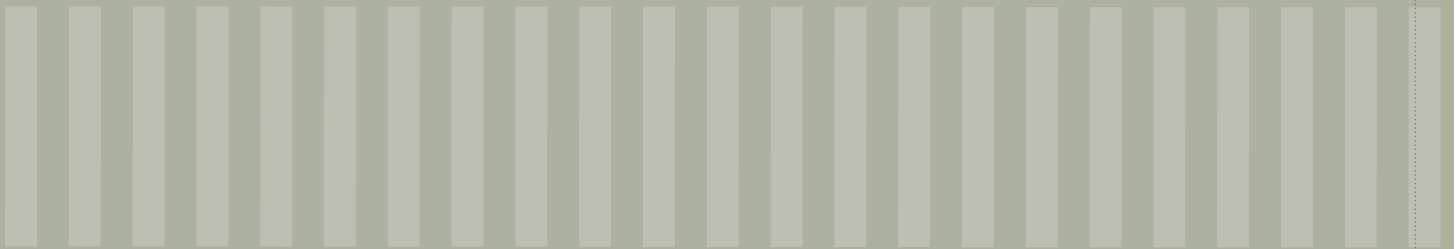

An abstract graphic design featuring a grid of colored blocks. The top section is a light beige block. Below it is a large, solid olive green block. The middle section is a dark magenta block containing a horizontal row of 20 vertical magenta bars. To the right of these bars is a vertical column of 10 horizontal magenta bars. The bottom section consists of a large olive green block, a small light beige block at the bottom left, and a vertical column of 10 horizontal magenta bars on the right side. A vertical dotted line is positioned on the far right edge of the design.

SIE

EMENS

A large rectangular area divided into three vertical sections. The leftmost section is a light gray gradient. The middle section is a solid medium gray. The rightmost section is a solid blue color with a vertical pattern of horizontal light blue bars. A vertical dotted line is positioned to the right of the blue section, and a horizontal dotted line is at the bottom of the page.