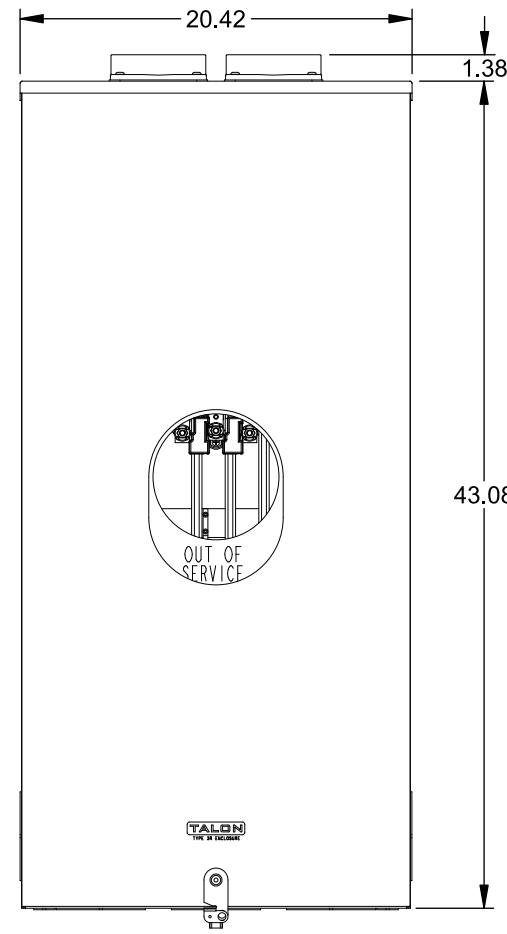

Catalog Number: 9817-9512

Features and Ratings

- Ringless Type Meter Socket
- 480A Continuous, 600A Max., 600V AC
- Outdoor Enclosure (NEMA Type 3R)
- Painted G90 Steel Enclosure
- 3 Phase, Commercial/Industrial Socket
- Meter Socket Type K-7T
- For Overhead & Underground Service
- (2) Large Hub Openings, HD Type 4" Hubs Installed

(2) TYPE HD (LARGE) 4" HUBS INSTALLED

Accessories

CONDUIT HUBS (HD Type)		CAT No.	DESCRIPTION
TRADE SIZE	CATALOG No.		
3 INCH	EC56856 or H56856-2	H69623	Bypass
3-1/2 INCH	EC56857 or H56857-2	H69685-1	Isolated Neutral Kit
4 INCH	EC56858 or H56858-2	H69546-1	Hex Magnet Socket Kit
		H69232-1	Insulated T-Handle Kit
		H65050	K-base Insulator Kit
		H63864	K-base Ground Kit
Hub Cover Plate	EC56933 or H56933S		

CONNECTOR	PART No.	HEX DRIVE	WIRE SIZE	TORQUE
LINE*	56732-M	3/8"	(2)#4 - 500 kcmil	375 IN-LBS.
LOAD*	56732-M	3/8"	(2)#4 - 500 kcmil	375 IN-LBS.
NEUTRAL*	56732-M	3/8"	(2)#4 - 500 kcmil	375 IN-LBS.
LINE/LOAD/NEUT	68752-1	5/16"	(3)#6 - 250 kcmil	275 IN-LBS.
GROUND*	56734	5/16"	#6 - 250 kcmil	275 IN-LBS.

Connectors, Wire Sizes and Torques

CONNECTOR	PART No.	HEX DRIVE	WIRE SIZE	TORQUE
LINE*	56732-M	3/8"	(2)#4 - 500 kcmil	375 IN-LBS.
LOAD*	56732-M	3/8"	(2)#4 - 500 kcmil	375 IN-LBS.
NEUTRAL*	56732-M	3/8"	(2)#4 - 500 kcmil	375 IN-LBS.
LINE/LOAD/NEUT	68752-1	5/16"	(3)#6 - 250 kcmil	275 IN-LBS.
GROUND*	56734	5/16"	#6 - 250 kcmil	275 IN-LBS.