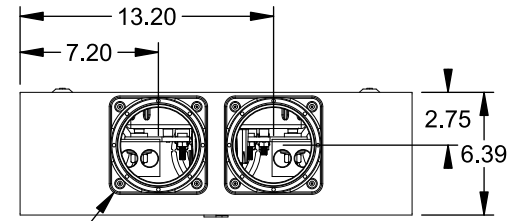

Catalog Number: 9817-9512

Features and Ratings

- Ringless Type Meter Socket
- 480A Continuous, 600A Max., 600V AC
- Outdoor Enclosure (NEMA Type 3R)
- Painted G90 Steel Enclosure
- 3 Phase, Commercial/Industrial Socket
- Meter Socket Type K-7T
- For Overhead & Underground Service
- (2) Large Hub Openings, HD Type 4" Hubs Installed

(2) TYPE HD (LARGE) 4" HUBS INSTALLED

Accessories

CONDUIT HUBS (HD Type)		CAT No.	DESCRIPTION
TRADE SIZE	CATALOG No.		
3 INCH	EC56856 or H56856-2	H69623	Bypass
3-1/2 INCH	EC56857 or H56857-2	H69685-1	Isolated Neutral Kit
4 INCH	EC56858 or H56858-2	H69546-1	Hex Magnet Socket Kit
		H69232-1	Insulated T-Handle Kit
		H65050	K-base Insulator Kit
		H63864	K-base Ground Kit
Hub Cover Plate	EC56933 or H56933S		

CONNECTOR	PART No.	HEX DRIVE	WIRE SIZE	TORQUE
LINE*	56732-M	3/8"	(2)#4 - 500 kcmil	375 IN-LBS.
LOAD*	56732-M	3/8"	(2)#4 - 500 kcmil	375 IN-LBS.
NEUTRAL*	56732-M	3/8"	(2)#4 - 500 kcmil	375 IN-LBS.
LINE/LOAD/NEUT	68752-1	5/16"	(3)#6 - 250 kcmil	275 IN-LBS.
GROUND*	56734	5/16"	#6 - 250 kcmil	275 IN-LBS.

Connectors, Wire Sizes and Torques

CONNECTOR	PART No.	HEX DRIVE	WIRE SIZE	TORQUE
LINE*	56732-M	3/8"	(2)#4 - 500 kcmil	375 IN-LBS.
LOAD*	56732-M	3/8"	(2)#4 - 500 kcmil	375 IN-LBS.
NEUTRAL*	56732-M	3/8"	(2)#4 - 500 kcmil	375 IN-LBS.
LINE/LOAD/NEUT	68752-1	5/16"	(3)#6 - 250 kcmil	275 IN-LBS.
GROUND*	56734	5/16"	#6 - 250 kcmil	275 IN-LBS.