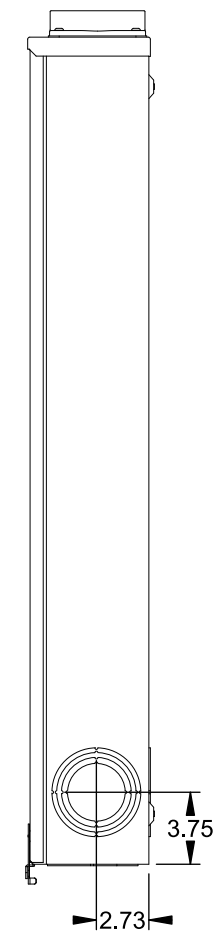

Connectors, Wire Sizes and Torques

CONNECTOR	PART No.	HEX DRIVE	WIRE SIZE	TORQUE
LINE*	56732-M	3/8"	(2)#4 - 500 kcmil	375 IN-LBS.
LOAD*	56732-M	3/8"	(2)#4 - 500 kcmil	375 IN-LBS.
NEUTRAL*	56732-M	3/8"	(2)#4 - 500 kcmil	375 IN-LBS.
LINE/LOAD/NEUT	68752-1	5/16"	(3)#6 - 250 kcmil	275 IN-LBS.
GROUND*	56734	5/16"	#6 - 250 kcmil	275 IN-LBS.

*Factory Installed

VIEW SHOWN WITH COVER REMOVED