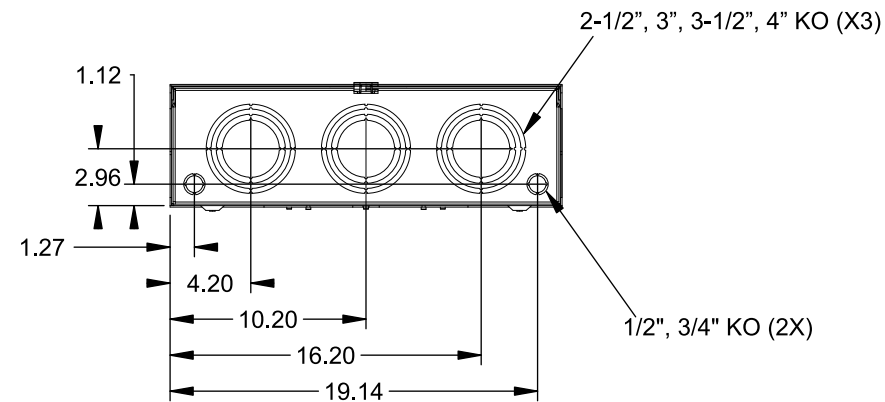

(2) TYPE HD (LARGE) 4" HUBS INSTALLED

Accessories

CONDUIT HUBS (HD Type)		CAT No.	DESCRIPTION
TRADE SIZE	CATALOG No.		
3 INCH	EC56856 or H56856-2	H69623	Bypass
3-1/2 INCH	EC56857 or H56857-2	H69685-1	Isolated Neutral Kit
4 INCH	EC56858 or H56858-2	H69546-1	Hex Magnet Socket Kit
		H69232-1	Insulated T-Handle Kit
		H65050	K-base Insulator Kit
		H63864	K-base Ground Kit
Hub Cover Plate	EC56933 or H56933S		

CONNECTOR	PART No.	HEX DRIVE	WIRE SIZE	TORQUE
LINE*	56732-M	3/8"	(2)#4 - 500 kcmil	375 IN-LBS.
LOAD*	56732-M	3/8"	(2)#4 - 500 kcmil	375 IN-LBS.
NEUTRAL*	56732-M	3/8"	(2)#4 - 500 kcmil	375 IN-LBS.
LINE/LOAD/NEUT	68752-1	5/16"	(3)#6 - 250 kcmil	275 IN-LBS.
GROUND*	56734	5/16"	#6 - 250 kcmil	275 IN-LBS.

Connectors, Wire Sizes and Torques

CONNECTOR	PART No.	HEX DRIVE	WIRE SIZE	TORQUE
LINE*	56732-M	3/8"	(2)#4 - 500 kcmil	375 IN-LBS.
LOAD*	56732-M	3/8"	(2)#4 - 500 kcmil	375 IN-LBS.
NEUTRAL*	56732-M	3/8"	(2)#4 - 500 kcmil	375 IN-LBS.
LINE/LOAD/NEUT	68752-1	5/16"	(3)#6 - 250 kcmil	275 IN-LBS.
GROUND*	56734	5/16"	#6 - 250 kcmil	275 IN-LBS.

*Factory Installed

VIEW SHOWN WITH COVER REMOVED

© 2016 Copyright Siemens Industry, Inc.

TALON

Meter Socket

Description: **480A Cont, 4 Terminal, K-7T, 600V AC, Painted Steel Enclosure**

JEL 2/1/16 | DO NOT SCALE DRAWING | Dwg No: **9817-9512**