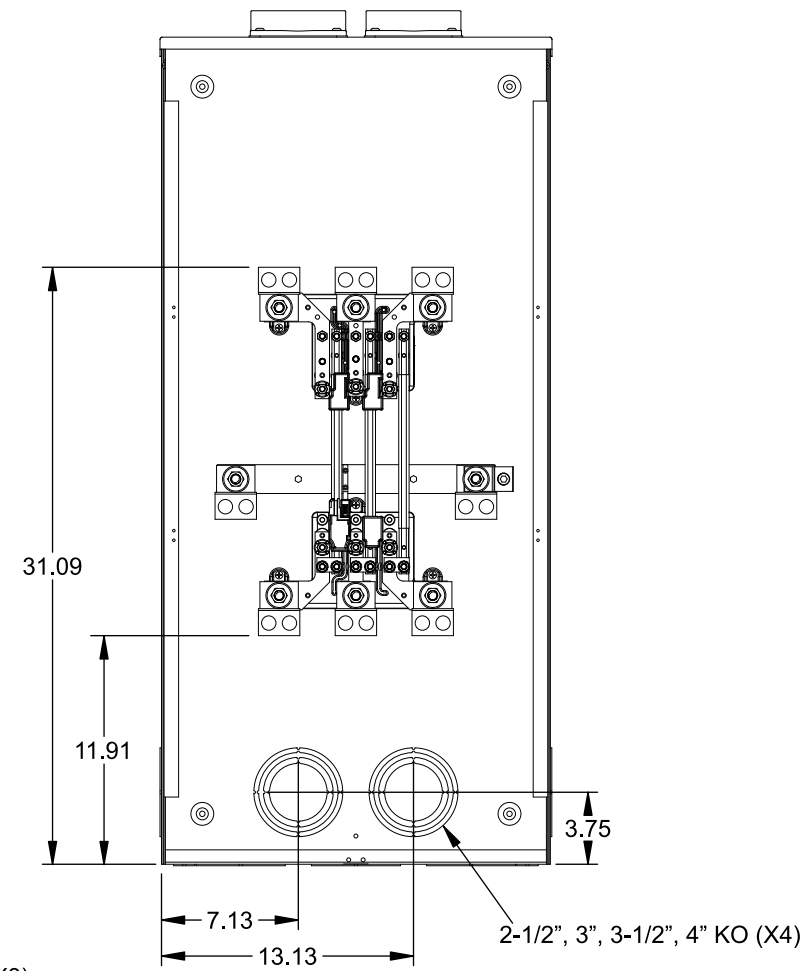

(2) TYPE HD (LARGE) 4" HUBS INSTALLED

Accessories

CONDUIT HUBS (HD Type)		CAT No.	DESCRIPTION
TRADE SIZE	CATALOG No.		
3 INCH	EC56856 or H56856-2	H69623	Bypass
3-1/2 INCH	EC56857 or H56857-2	H69685-1	Isolated Neutral Kit
4 INCH	EC56858 or H56858-2	H69546-1	Hex Magnet Socket Kit
		H69232-1	Insulated T-Handle Kit
		H65050	K-base Insulator Kit
		H63864	K-base Ground Kit
Hub Cover Plate	EC56933 or H56933S		

CONNECTOR	PART No.	HEX DRIVE	WIRE SIZE	TORQUE
LINE*	56732-M	3/8"	(2)#4 - 500 kcmil	375 IN-LBS.
LOAD*	56732-M	3/8"	(2)#4 - 500 kcmil	375 IN-LBS.
NEUTRAL*	56732-M	3/8"	(2)#4 - 500 kcmil	375 IN-LBS.
LINE/LOAD/NEUT	68752-1	5/16"	(3)#6 - 250 kcmil	275 IN-LBS.
GROUND*	56734	5/16"	#6 - 250 kcmil	275 IN-LBS.

Connectors, Wire Sizes and Torques

CONNECTOR	PART No.	HEX DRIVE	WIRE SIZE	TORQUE
LINE*	56732-M	3/8"	(2)#4 - 500 kcmil	375 IN-LBS.
LOAD*	56732-M	3/8"	(2)#4 - 500 kcmil	375 IN-LBS.
NEUTRAL*	56732-M	3/8"	(2)#4 - 500 kcmil	375 IN-LBS.
LINE/LOAD/NEUT	68752-1	5/16"	(3)#6 - 250 kcmil	275 IN-LBS.
GROUND*	56734	5/16"	#6 - 250 kcmil	275 IN-LBS.

*Factory Installed

VIEW SHOWN WITH COVER REMOVED

© 2016 Copyright Siemens Industry, Inc.

TALON

Meter Socket

Description: **480A Cont, 4 Terminal, K-7T, 600V AC, Painted Steel Enclosure**

JEL 2/1/16 | DO NOT SCALE DRAWING | Dwg No: **9817-9512**