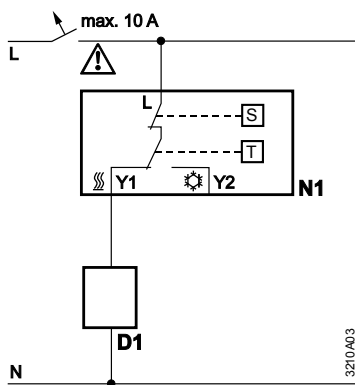

el Οδηγίες Εγκατάστασης
sk Návod na montáž
cs Montážní list
pl Instrukcja montażu
hu Telepítési leírás

RAA...

Dimensions in mm

RAA11 / RAA21

RAA11 / RAA21 - Heating mode

RAA11 / RAA21 - Cooling mode

- D1 Zone valve or thermal valve for heating
- D2 Zone valve or thermal valve for cooling
- L Switching voltage
AC 24...250V
- N1 Room thermostat
- Y1 Control output
"Heating", AC 24...250V
- Y2 Control output
"Cooling", AC 24...250V
- N Neutral
- T Thermostat element
(gas-filled diaphragm)

RAA31

RAA31 - Heating mode

RAA31 - Cooling mode

- D1 Zone valve or thermal valve for heating
- D2 Zone valve or thermal valve for cooling
- L Switching voltage
AC 24...250V
- N1 Room thermostat
- S ON/OFF switch
- Y1 Control output
"Heating", AC 24...250V
- Y2 Control output
"Cooling", AC 24...250V
- N Neutral
- T Thermostat element
(gas-filled diaphragm)

RAA41

- D1 Zone valve or thermal valve for heating
- L Switching voltage
AC 24...250V
- N1 Room thermostat
- S Selector for Heating / OFF / Cooling
- Y Control output
"Heating", AC 24...250V
- T Thermostat element
(gas-filled diaphragm)