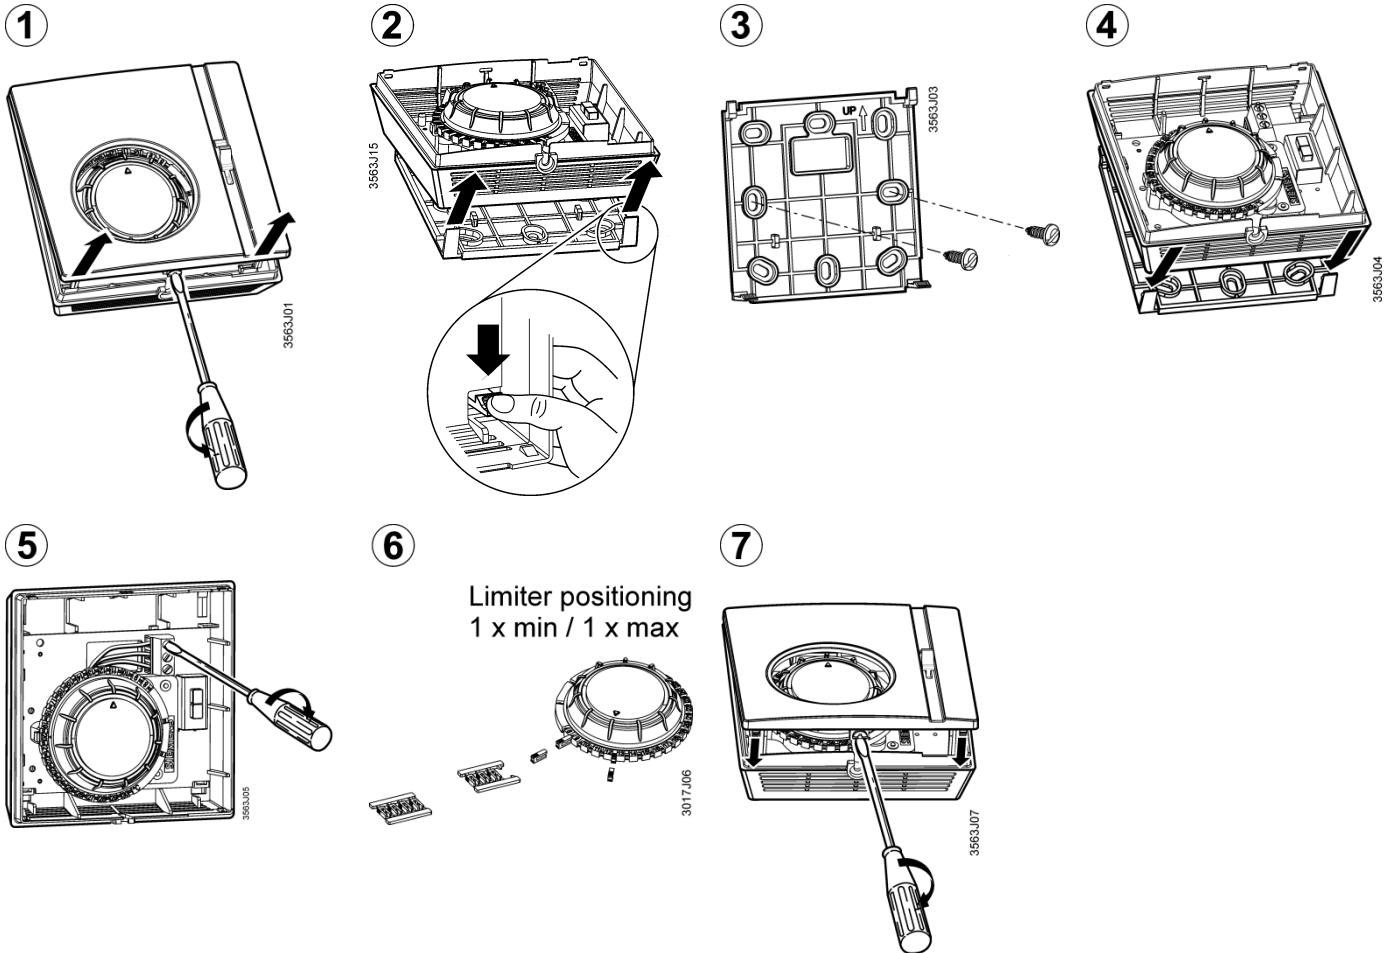

el Οδηγίες Εγκατάστασης
sk Návod na montáž
cs Montážní list
pl Instrukcja montażu
hu Telepítési leírás

RAA...

Dimensions in mm

RAA11 / RAA21

RAA11 / RAA21 - Heating mode

RAA11 / RAA21 - Cooling mode

- D1 Zone valve or thermal valve for heating
- D2 Zone valve or thermal valve for cooling
- L Switching voltage
AC 24...250V
- N1 Room thermostat
- Y1 Control output
"Heating", AC 24...250V
- Y2 Control output
"Cooling", AC 24...250V
- N Neutral
- T Thermostat element
(gas-filled diaphragm)

RAA31

RAA31 - Heating mode

RAA31 - Cooling mode

- D1 Zone valve or thermal valve for heating
- D2 Zone valve or thermal valve for cooling
- L Switching voltage
AC 24...250V
- N1 Room thermostat
- S ON/OFF switch
- Y1 Control output
"Heating", AC 24...250V
- Y2 Control output
"Cooling", AC 24...250V
- N Neutral
- T Thermostat element
(gas-filled diaphragm)

RAA41

- D1 Zone valve or thermal valve for heating
- L Switching voltage
AC 24...250V
- N1 Room thermostat
- S Selector for Heating / OFF / Cooling
- Y Control output
"Heating", AC 24...250V
- T Thermostat element
(gas-filled diaphragm)