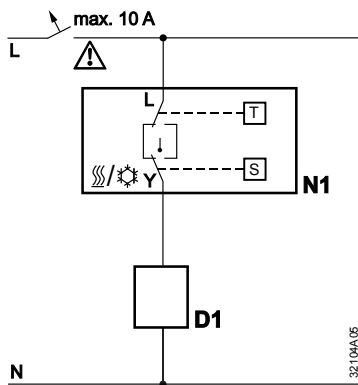

el Οδηγίες Εγκατάστασης
sk Návod na montáž
cs Montážní list
pl Instrukcja montażu
hu Telepítési leírás

RAA...

Dimensions in mm

RAA11 / RAA21

RAA11 / RAA21 - Heating mode

RAA11 / RAA21 - Cooling mode

- D1 Zone valve or thermal valve for heating
- D2 Zone valve or thermal valve for cooling
- L Switching voltage
AC 24...250V
- N1 Room thermostat
- Y1 Control output
"Heating", AC 24...250V
- Y2 Control output
"Cooling", AC 24...250V
- N Neutral
- T Thermostat element
(gas-filled diaphragm)

RAA31

RAA31 - Heating mode

RAA31 - Cooling mode

- D1 Zone valve or thermal valve for heating
- D2 Zone valve or thermal valve for cooling
- L Switching voltage
AC 24...250V
- N1 Room thermostat
- S ON/OFF switch
- Y1 Control output
"Heating", AC 24...250V
- Y2 Control output
"Cooling", AC 24...250V
- N Neutral
- T Thermostat element
(gas-filled diaphragm)

RAA41

- D1 Zone valve or thermal valve for heating
- L Switching voltage
AC 24...250V
- N1 Room thermostat
- S Selector for Heating / OFF / Cooling
- Y Control output
"Heating", AC 24...250V
- T Thermostat element
(gas-filled diaphragm)