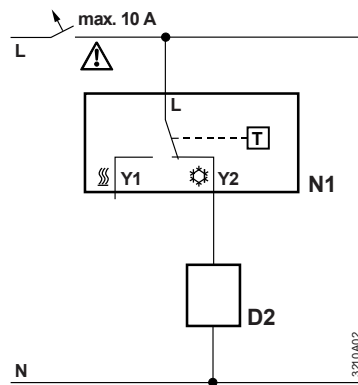

el Οδηγίες Εγκατάστασης
sk Návod na montáž
cs Montážní list
pl Instrukcja montażu
hu Telepítési leírás

RAA...

Dimensions in mm

RAA11 / RAA21

RAA11 / RAA21 - Heating mode

RAA11 / RAA21 - Cooling mode

- D1 Zone valve or thermal valve for heating
- D2 Zone valve or thermal valve for cooling
- L Switching voltage
AC 24...250V
- N1 Room thermostat
- Y1 Control output
"Heating", AC 24...250V
- Y2 Control output
"Cooling", AC 24...250V
- N Neutral
- T Thermostat element
(gas-filled diaphragm)

RAA31

RAA31 - Heating mode

RAA31 - Cooling mode

- D1 Zone valve or thermal valve for heating
- D2 Zone valve or thermal valve for cooling
- L Switching voltage
AC 24...250V
- N1 Room thermostat
- S ON/OFF switch
- Y1 Control output
"Heating", AC 24...250V
- Y2 Control output
"Cooling", AC 24...250V
- N Neutral
- T Thermostat element
(gas-filled diaphragm)

RAA41

- D1 Zone valve or thermal valve for heating
- L Switching voltage
AC 24...250V
- N1 Room thermostat
- S Selector for Heating / OFF / Cooling
- Y Control output
"Heating", AC 24...250V
- T Thermostat element
(gas-filled diaphragm)