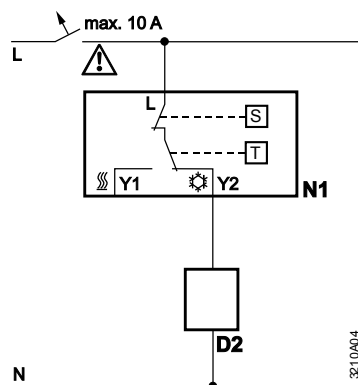

el Οδηγίες Εγκατάστασης
sk Návod na montáž
cs Montážní list
pl Instrukcja montażu
hu Telepítési leírás

RAA...

Dimensions in mm

RAA11 / RAA21

RAA11 / RAA21 - Heating mode

RAA11 / RAA21 - Cooling mode

- D1 Zone valve or thermal valve for heating
- D2 Zone valve or thermal valve for cooling
- L Switching voltage
AC 24...250V
- N1 Room thermostat
- Y1 Control output
"Heating", AC 24...250V
- Y2 Control output
"Cooling", AC 24...250V
- N Neutral
- T Thermostat element
(gas-filled diaphragm)

RAA31

RAA31 - Heating mode

RAA31 - Cooling mode

- D1 Zone valve or thermal valve for heating
- D2 Zone valve or thermal valve for cooling
- L Switching voltage
AC 24...250V
- N1 Room thermostat
- S ON/OFF switch
- Y1 Control output
"Heating", AC 24...250V
- Y2 Control output
"Cooling", AC 24...250V
- N Neutral
- T Thermostat element
(gas-filled diaphragm)

RAA41

- D1 Zone valve or thermal valve for heating
- L Switching voltage
AC 24...250V
- N1 Room thermostat
- S Selector for Heating / OFF / Cooling
- Y Control output
"Heating", AC 24...250V
- T Thermostat element
(gas-filled diaphragm)