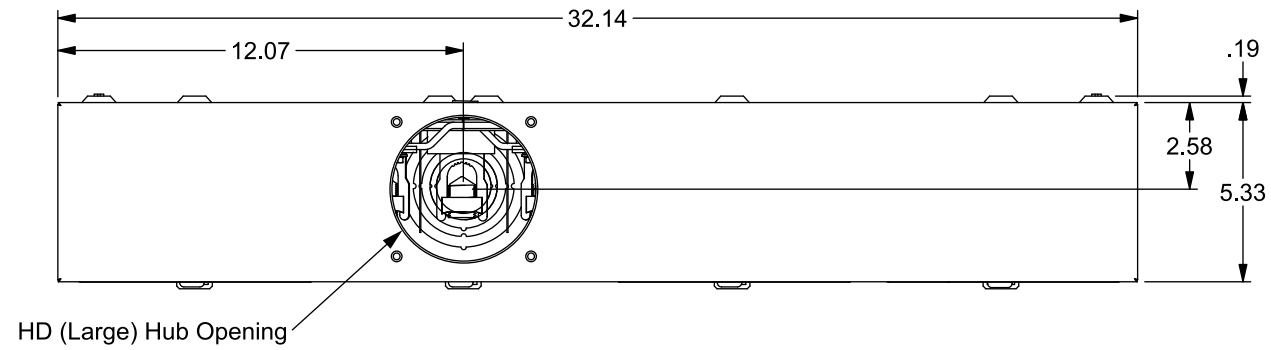

Catalog Number: SUA3717-YPZA

Features and Ratings

- Ringless Type Meter Socket
- 200A Continuous, 3 Position, 270A Overall
- Outdoor Enclosure (NEMA Type 3R)
- Painted G90 Steel
- 1 Phase, 3 Wire, 600V AC
- 4 Jaw, Horn Bypass
- 7/16" Barrel Lock Provision with Bracket
- For Overhead or Underground Service
- Type HD (Large) Hub Opening

View Shown with Covers Removed

Accessories

Meter Opening Cover Plate
Cat No: H659-0162

5th Jaw Kit
Cat. No: 659-0121

CONDUIT HUBS (HD Type)	
TRADE SIZE	CATALOG No.
3 INCH	EC56856 or H56856-2
3-1/2 INCH	EC56857 or H56857-2
4 INCH	EC56858 or H56858-2
Hub Cover Plate	EC56933 or H56933S

Connectors, Wire Sizes and Torques

CONNECTOR	WIRE SIZE	TORQUE
LINE, NEUTRAL	1/0 - 600 kcmil	375 IN.-LBS.
LOAD, NEUTRAL*	#6 - 350 kcmil	250 IN.-LBS.
GROUND	#14 - 2 (CU)	50 IN.-LBS.

* External Hex Drive 1/2"
* Internal Hex Drive 5/16"

© 2018 Copyright Siemens Industry, Inc.

SIEMENS
Siemens Industry, Inc.

Multi-Position Metering

Description:
200A Cont, 4 Jaw, A14-3POS, 7/16" BL, Horn Bypass, 600VAC, Painted G90 Steel

KAM 7/17/18 DO NOT SCALE DRAWING Dwg No: SUA3717-YPZA