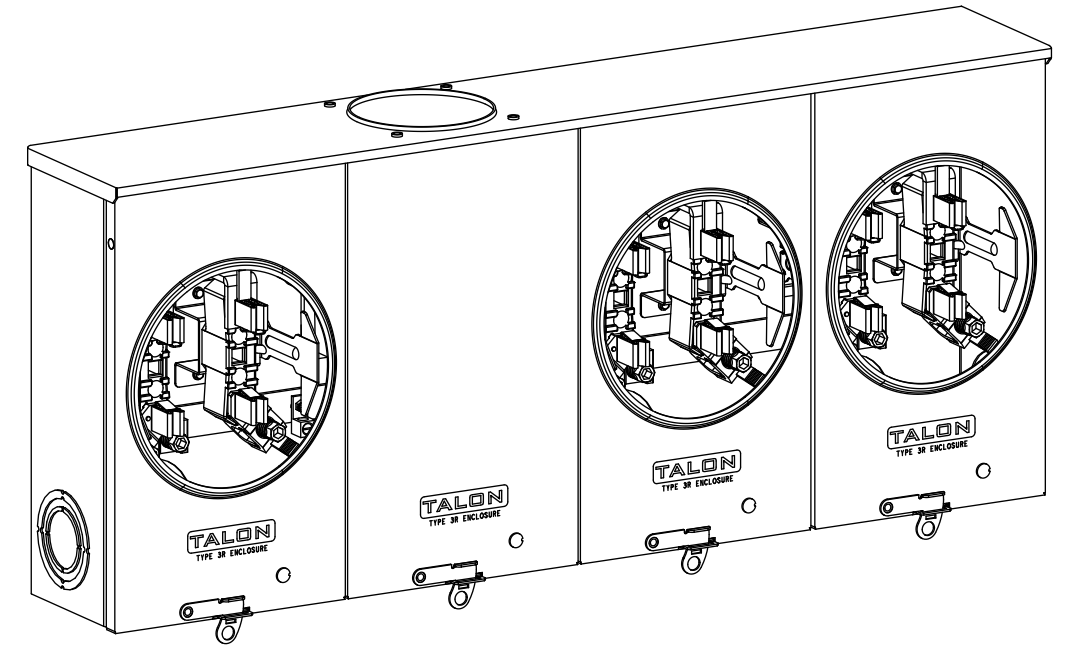

Catalog Number: SUA3717-YPZA

Features and Ratings

- Ringless Type Meter Socket
- 200A Continuous, 3 Position, 270A Overall
- Outdoor Enclosure (NEMA Type 3R)
- Painted G90 Steel
- 1 Phase, 3 Wire, 600V AC
- 4 Jaw, Horn Bypass
- 7/16" Barrel Lock Provision with Bracket
- For Overhead or Underground Service
- Type HD (Large) Hub Opening

View Shown with Covers Removed

Accessories

Meter Opening Cover Plate
Cat No: H659-0162

5th Jaw Kit
Cat. No: 659-0121

CONDUIT HUBS (HD Type)	
TRADE SIZE	CATALOG No.
3 INCH	EC56856 or H56856-2
3-1/2 INCH	EC56857 or H56857-2
4 INCH	EC56858 or H56858-2
Hub Cover Plate	EC56933 or H56933S

Connectors, Wire Sizes and Torques

CONNECTOR	WIRE SIZE	TORQUE
LINE, NEUTRAL	1/0 - 600 kcmil	375 IN.-LBS.
LOAD, NEUTRAL*	#6 - 350 kcmil	250 IN.-LBS.
GROUND	#14 - 2 (CU)	50 IN.-LBS.

* External Hex Drive 1/2"
* Internal Hex Drive 5/16"

© 2018 Copyright Siemens Industry, Inc.

SIEMENS
Siemens Industry, Inc.

Multi-Position Metering

Description:
200A Cont, 4 Jaw, A14-3POS, 7/16" BL, Horn Bypass, 600VAC, Painted G90 Steel

KAM 7/17/18 DO NOT SCALE DRAWING Dwg No: SUA3717-YPZA