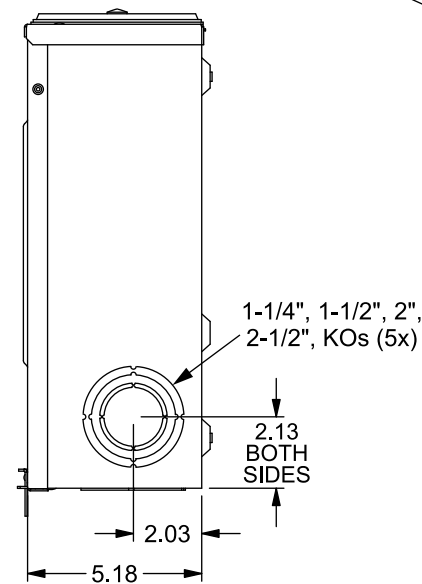

Catalog Number: SUA3717-YPZA

Features and Ratings

- Ringless Type Meter Socket
- 200A Continuous, 3 Position, 270A Overall
- Outdoor Enclosure (NEMA Type 3R)
- Painted G90 Steel
- 1 Phase, 3 Wire, 600V AC
- 4 Jaw, Horn Bypass
- 7/16" Barrel Lock Provision with Bracket
- For Overhead or Underground Service
- Type HD (Large) Hub Opening

View Shown with Covers Removed

Accessories

Meter Opening Cover Plate
Cat No: H659-0162

5th Jaw Kit
Cat. No: 659-0121

CONDUIT HUBS (HD Type)	
TRADE SIZE	CATALOG No.
3 INCH	EC56856 or H56856-2
3-1/2 INCH	EC56857 or H56857-2
4 INCH	EC56858 or H56858-2
Hub Cover Plate	EC56933 or H56933S

Connectors, Wire Sizes and Torques

CONNECTOR	WIRE SIZE	TORQUE
LINE, NEUTRAL	1/0 - 600 kcmil	375 IN.-LBS.
LOAD, NEUTRAL*	#6 - 350 kcmil	250 IN.-LBS.
GROUND	#14 - 2 (CU)	50 IN.-LBS.

* External Hex Drive 1/2"
* Internal Hex Drive 5/16"

© 2018 Copyright Siemens Industry, Inc.

SIEMENS
Siemens Industry, Inc.

Multi-Position Metering

Description:
200A Cont, 4 Jaw, A14-3POS, 7/16" BL, Horn Bypass, 600VAC, Painted G90 Steel

KAM 7/17/18 DO NOT SCALE DRAWING Dwg No: SUA3717-YPZA