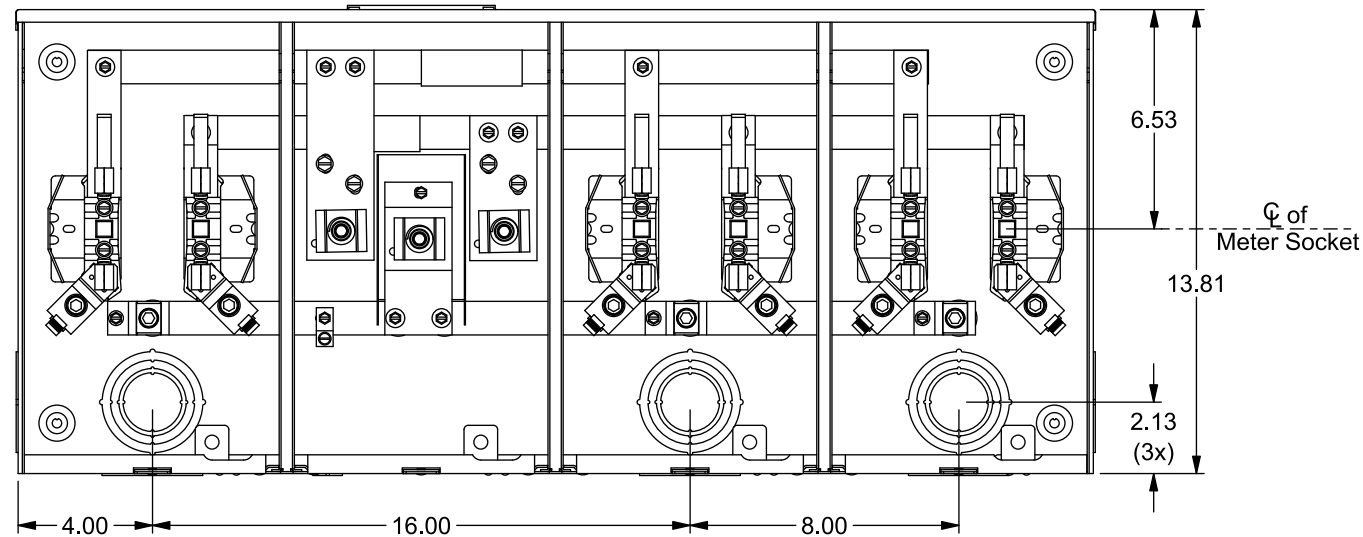

Catalog Number: SUA3717-YPZA

Features and Ratings

- Ringless Type Meter Socket
- 200A Continuous, 3 Position, 270A Overall
- Outdoor Enclosure (NEMA Type 3R)
- Painted G90 Steel
- 1 Phase, 3 Wire, 600V AC
- 4 Jaw, Horn Bypass
- 7/16" Barrel Lock Provision with Bracket
- For Overhead or Underground Service
- Type HD (Large) Hub Opening

View Shown with Covers Removed

Accessories

Meter Opening Cover Plate
Cat No: H659-0162

5th Jaw Kit
Cat. No: 659-0121

CONDUIT HUBS (HD Type)	
TRADE SIZE	CATALOG No.
3 INCH	EC56856 or H56856-2
3-1/2 INCH	EC56857 or H56857-2
4 INCH	EC56858 or H56858-2
Hub Cover Plate	EC56933 or H56933S

Connectors, Wire Sizes and Torques

CONNECTOR	WIRE SIZE	TORQUE
LINE, NEUTRAL	1/0 - 600 kcmil	375 IN.-LBS.
LOAD, NEUTRAL*	#6 - 350 kcmil	250 IN.-LBS.
GROUND	#14 - 2 (CU)	50 IN.-LBS.

* External Hex Drive 1/2"
* Internal Hex Drive 5/16"

© 2018 Copyright Siemens Industry, Inc.

SIEMENS
Siemens Industry, Inc.

Multi-Position Metering

Description:
200A Cont, 4 Jaw, A14-3POS, 7/16" BL, Horn Bypass, 600VAC, Painted G90 Steel

KAM 7/17/18 DO NOT SCALE DRAWING Dwg No: SUA3717-YPZA