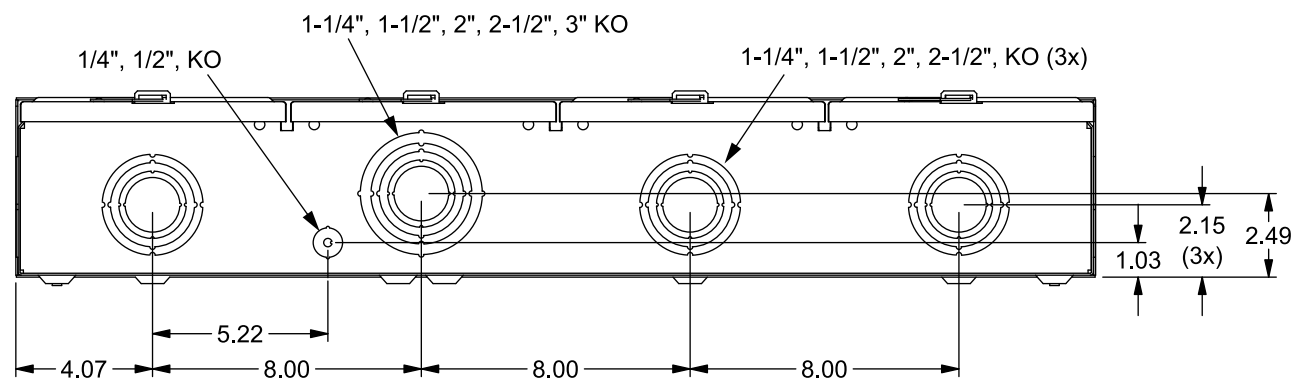

Catalog Number: SUA3717-YPZA

Features and Ratings

- Ringless Type Meter Socket
- 200A Continuous, 3 Position, 270A Overall
- Outdoor Enclosure (NEMA Type 3R)
- Painted G90 Steel
- 1 Phase, 3 Wire, 600V AC
- 4 Jaw, Horn Bypass
- 7/16" Barrel Lock Provision with Bracket
- For Overhead or Underground Service
- Type HD (Large) Hub Opening

View Shown with Covers Removed

Accessories

Meter Opening Cover Plate
Cat No: H659-0162

5th Jaw Kit
Cat. No: 659-0121

CONDUIT HUBS (HD Type)	
TRADE SIZE	CATALOG No.
3 INCH	EC56856 or H56856-2
3-1/2 INCH	EC56857 or H56857-2
4 INCH	EC56858 or H56858-2
Hub Cover Plate	EC56933 or H56933S

Connectors, Wire Sizes and Torques

CONNECTOR	WIRE SIZE	TORQUE
LINE, NEUTRAL	1/0 - 600 kcmil	375 IN.-LBS.
LOAD, NEUTRAL*	#6 - 350 kcmil	250 IN.-LBS.
GROUND	#14 - 2 (CU)	50 IN.-LBS.

* External Hex Drive 1/2"
* Internal Hex Drive 5/16"

© 2018 Copyright Siemens Industry, Inc.

SIEMENS
Siemens Industry, Inc.

Multi-Position Metering

Description:
200A Cont, 4 Jaw, A14-3POS, 7/16" BL, Horn Bypass, 600VAC, Painted G90 Steel

KAM 7/17/18 DO NOT SCALE DRAWING Dwg No: SUA3717-YPZA