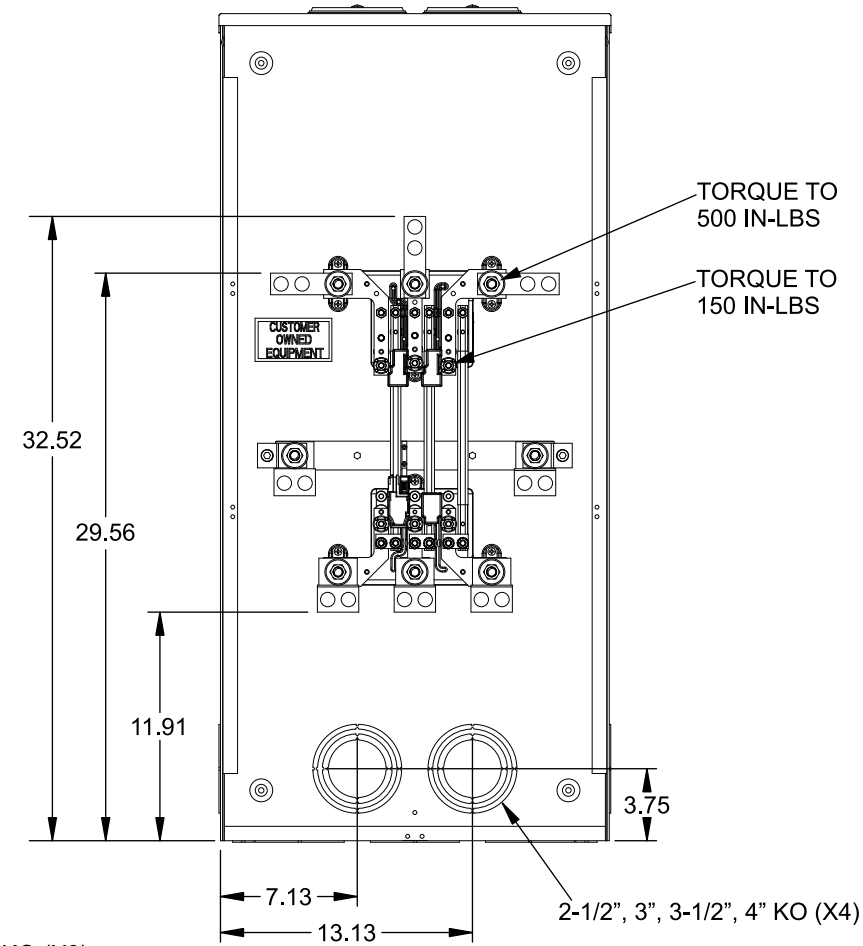

**Catalog Number: 9817-9572**

**Features and Ratings**

- Ringless Type Meter Socket
- 480A Continuous, 600A Max., 600V AC
- Outdoor Enclosure (NEMA Type 3R)
- Painted G90 Steel Enclosure
- 3 Phase, Commercial/Industrial Socket
- Meter Socket Type K-7T
- For Overhead & Underground Service
- Two Large Hub Openings, HD Type Cover Plates Installed
- Manual Bypass Included

(2) TYPE HD (LARGE) HUB OPENINGS COVER PLATES INSTALLED

**Accessories**

CONDUIT HUBS (HD Type)	
TRADE SIZE	CATALOG No.
3 INCH	EC56856 or H56856-2
3-1/2 INCH	EC56857 or H56857-2
4 INCH	EC56858 or H56858-2
Hub Cover Plate	EC56933 or H56933S

CONNECTOR	PART No.	HEX DRIVE	WIRE SIZE	TORQUE
LINE*	56429-M	3/8"	(2)#2 - 500 kcmil	375 IN-LBS.
LINE/LOAD*	56732-M	3/8"	(2)#4 - 500 kcmil	375 IN-LBS.
NEUTRAL*	56732-M	3/8"	(2)#4 - 500 kcmil	375 IN-LBS.
LINE/LOAD/NEUT	68752-1	5/16"	(3)#6 - 250 kcmil	275 IN-LBS.
GROUND*	56734	5/16"	#6 - 250 kcmil	275 IN-LBS.

\*Factory Installed

VIEW SHOWN WITH COVER REMOVED

© 2016 Copyright Siemens Industry, Inc.

**TALON**

**Meter Socket**

Description: **480A Cont, 4 Terminal, K-7T, 600V AC, Painted Steel Enclosure**

JEL 2/1/16 DO NOT SCALE DRAWING Dwg No: **9817-9572**