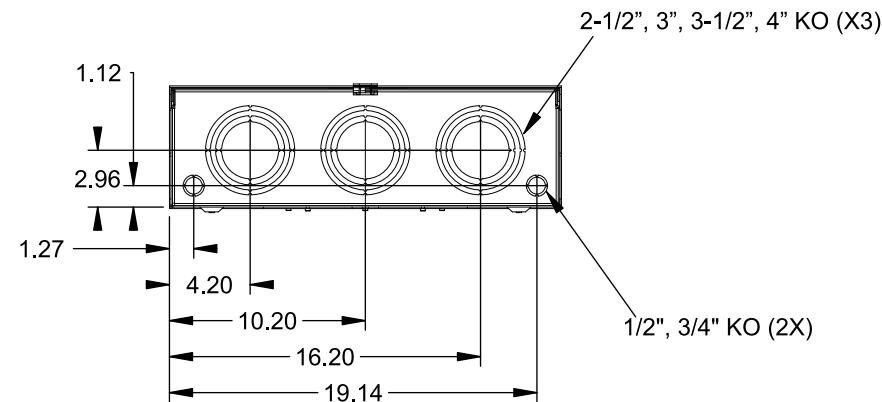

**Catalog Number: 9817-9572**

**Features and Ratings**

- Ringless Type Meter Socket
- 480A Continuous, 600A Max., 600V AC
- Outdoor Enclosure (NEMA Type 3R)
- Painted G90 Steel Enclosure
- 3 Phase, Commercial/Industrial Socket
- Meter Socket Type K-7T
- For Overhead & Underground Service
- Two Large Hub Openings, HD Type Cover Plates Installed
- Manual Bypass Included

(2) TYPE HD (LARGE) HUB OPENINGS COVER PLATES INSTALLED

**Accessories**

CONDUIT HUBS (HD Type)	
TRADE SIZE	CATALOG No.
3 INCH	EC56856 or H56856-2
3-1/2 INCH	EC56857 or H56857-2
4 INCH	EC56858 or H56858-2
Hub Cover Plate	EC56933 or H56933S

CONNECTOR	PART No.	HEX DRIVE	WIRE SIZE	TORQUE
LINE*	56429-M	3/8"	(2)#2 - 500 kcmil	375 IN-LBS.
LINE/LOAD*	56732-M	3/8"	(2)#4 - 500 kcmil	375 IN-LBS.
NEUTRAL*	56732-M	3/8"	(2)#4 - 500 kcmil	375 IN-LBS.
LINE/LOAD/NEUT	68752-1	5/16"	(3)#6 - 250 kcmil	275 IN-LBS.
GROUND*	56734	5/16"	#6 - 250 kcmil	275 IN-LBS.

\*Factory Installed

VIEW SHOWN WITH COVER REMOVED

© 2016 Copyright Siemens Industry, Inc.

**TALON**

**Meter Socket**

Description: **480A Cont, 4 Terminal, K-7T, 600V AC, Painted Steel Enclosure**

JEL 2/1/16 DO NOT SCALE DRAWING Dwg No: **9817-9572**