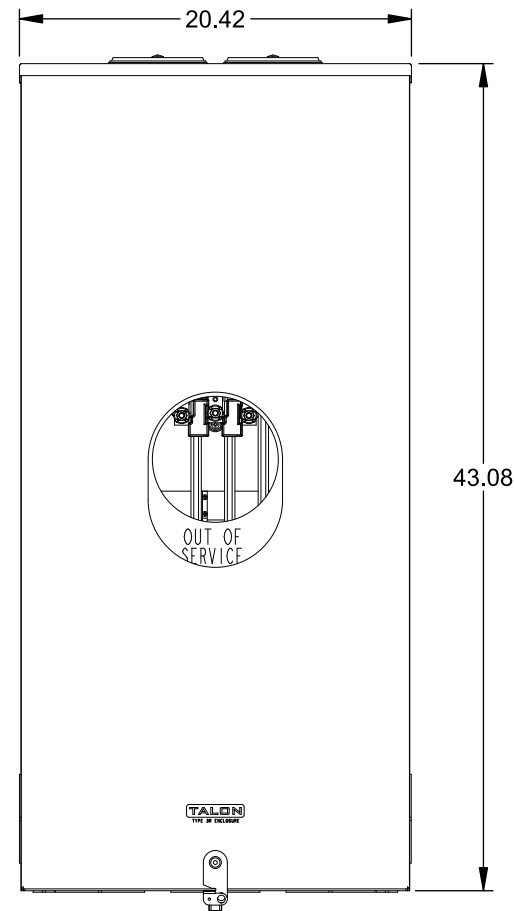

**Catalog Number: 9817-9572**

**Features and Ratings**

- Ringless Type Meter Socket
- 480A Continuous, 600A Max., 600V AC
- Outdoor Enclosure (NEMA Type 3R)
- Painted G90 Steel Enclosure
- 3 Phase, Commercial/Industrial Socket
- Meter Socket Type K-7T
- For Overhead & Underground Service
- Two Large Hub Openings, HD Type Cover Plates Installed
- Manual Bypass Included

(2) TYPE HD (LARGE) HUB OPENINGS COVER PLATES INSTALLED

**Accessories**

CONDUIT HUBS (HD Type)	
TRADE SIZE	CATALOG No.
3 INCH	EC56856 or H56856-2
3-1/2 INCH	EC56857 or H56857-2
4 INCH	EC56858 or H56858-2
Hub Cover Plate	EC56933 or H56933S

CONNECTOR	PART No.	HEX DRIVE	WIRE SIZE	TORQUE
LINE*	56429-M	3/8"	(2)#2 - 500 kcmil	375 IN-LBS.
LINE/LOAD*	56732-M	3/8"	(2)#4 - 500 kcmil	375 IN-LBS.
NEUTRAL*	56732-M	3/8"	(2)#4 - 500 kcmil	375 IN-LBS.
LINE/LOAD/NEUT	68752-1	5/16"	(3)#6 - 250 kcmil	275 IN-LBS.
GROUND*	56734	5/16"	#6 - 250 kcmil	275 IN-LBS.

\*Factory Installed

VIEW SHOWN WITH COVER REMOVED

© 2016 Copyright Siemens Industry, Inc.

**TALON**

**Meter Socket**

Description: **480A Cont, 4 Terminal, K-7T, 600V AC, Painted Steel Enclosure**

JEL 2/1/16 DO NOT SCALE DRAWING Dwg No: **9817-9572**