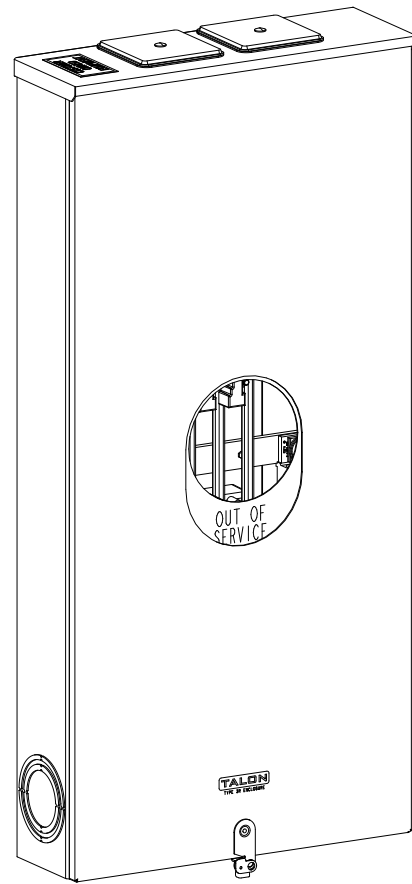

**Catalog Number: 9817-9572**

**Features and Ratings**

- Ringless Type Meter Socket
- 480A Continuous, 600A Max., 600V AC
- Outdoor Enclosure (NEMA Type 3R)
- Painted G90 Steel Enclosure
- 3 Phase, Commercial/Industrial Socket
- Meter Socket Type K-7T
- For Overhead & Underground Service
- Two Large Hub Openings, HD Type Cover Plates Installed
- Manual Bypass Included

(2) TYPE HD (LARGE) HUB OPENINGS COVER PLATES INSTALLED

**Accessories**

CONDUIT HUBS (HD Type)	
TRADE SIZE	CATALOG No.
3 INCH	EC56856 or H56856-2
3-1/2 INCH	EC56857 or H56857-2
4 INCH	EC56858 or H56858-2
Hub Cover Plate	EC56933 or H56933S

CONNECTOR	PART No.	HEX DRIVE	WIRE SIZE	TORQUE
LINE*	56429-M	3/8"	(2)#2 - 500 kcmil	375 IN-LBS.
LINE/LOAD*	56732-M	3/8"	(2)#4 - 500 kcmil	375 IN-LBS.
NEUTRAL*	56732-M	3/8"	(2)#4 - 500 kcmil	375 IN-LBS.
LINE/LOAD/NEUT	68752-1	5/16"	(3)#6 - 250 kcmil	275 IN-LBS.
GROUND*	56734	5/16"	#6 - 250 kcmil	275 IN-LBS.