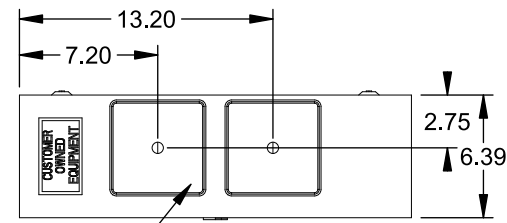

**Catalog Number: 9817-9572**

**Features and Ratings**

- Ringless Type Meter Socket
- 480A Continuous, 600A Max., 600V AC
- Outdoor Enclosure (NEMA Type 3R)
- Painted G90 Steel Enclosure
- 3 Phase, Commercial/Industrial Socket
- Meter Socket Type K-7T
- For Overhead & Underground Service
- Two Large Hub Openings, HD Type Cover Plates Installed
- Manual Bypass Included

(2) TYPE HD (LARGE) HUB OPENINGS COVER PLATES INSTALLED

**Accessories**

CONDUIT HUBS (HD Type)	
TRADE SIZE	CATALOG No.
3 INCH	EC56856 or H56856-2
3-1/2 INCH	EC56857 or H56857-2
4 INCH	EC56858 or H56858-2
Hub Cover Plate	EC56933 or H56933S

CONNECTOR	PART No.	HEX DRIVE	WIRE SIZE	TORQUE
LINE*	56429-M	3/8"	(2)#2 - 500 kcmil	375 IN-LBS.
LINE/LOAD*	56732-M	3/8"	(2)#4 - 500 kcmil	375 IN-LBS.
NEUTRAL*	56732-M	3/8"	(2)#4 - 500 kcmil	375 IN-LBS.
LINE/LOAD/NEUT	68752-1	5/16"	(3)#6 - 250 kcmil	275 IN-LBS.
GROUND*	56734	5/16"	#6 - 250 kcmil	275 IN-LBS.

\*Factory Installed

VIEW SHOWN WITH COVER REMOVED

© 2016 Copyright Siemens Industry, Inc.

**TALON**

**Meter Socket**

Description: **480A Cont, 4 Terminal, K-7T, 600V AC, Painted Steel Enclosure**

JEL 2/1/16 DO NOT SCALE DRAWING Dwg No: **9817-9572**