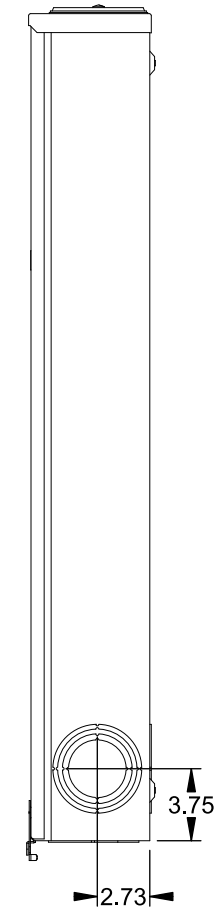

**Catalog Number: 9817-9572**

**Features and Ratings**

- Ringless Type Meter Socket
- 480A Continuous, 600A Max., 600V AC
- Outdoor Enclosure (NEMA Type 3R)
- Painted G90 Steel Enclosure
- 3 Phase, Commercial/Industrial Socket
- Meter Socket Type K-7T
- For Overhead & Underground Service
- Two Large Hub Openings, HD Type Cover Plates Installed
- Manual Bypass Included

(2) TYPE HD (LARGE) HUB OPENINGS COVER PLATES INSTALLED

**Accessories**

CONDUIT HUBS (HD Type)	
TRADE SIZE	CATALOG No.
3 INCH	EC56856 or H56856-2
3-1/2 INCH	EC56857 or H56857-2
4 INCH	EC56858 or H56858-2
Hub Cover Plate	EC56933 or H56933S

CONNECTOR	PART No.	HEX DRIVE	WIRE SIZE	TORQUE
LINE*	56429-M	3/8"	(2)#2 - 500 kcmil	375 IN-LBS.
LINE/LOAD*	56732-M	3/8"	(2)#4 - 500 kcmil	375 IN-LBS.
NEUTRAL*	56732-M	3/8"	(2)#4 - 500 kcmil	375 IN-LBS.
LINE/LOAD/NEUT	68752-1	5/16"	(3)#6 - 250 kcmil	275 IN-LBS.
GROUND*	56734	5/16"	#6 - 250 kcmil	275 IN-LBS.

\*Factory Installed

VIEW SHOWN WITH COVER REMOVED

© 2016 Copyright Siemens Industry, Inc.

**TALON**

**Meter Socket**

Description: **480A Cont, 4 Terminal, K-7T, 600V AC, Painted Steel Enclosure**

JEL 2/1/16 DO NOT SCALE DRAWING Dwg No: **9817-9572**