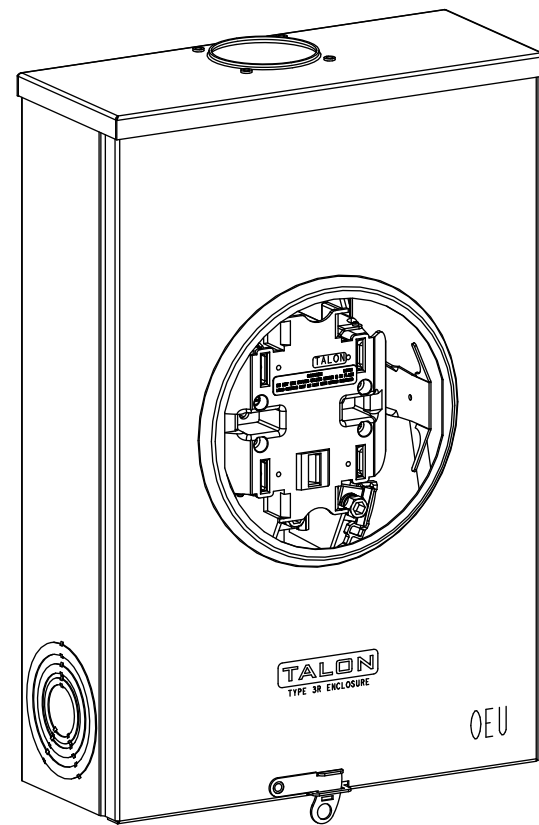

Catalog Number: 40405-010C

Features and Ratings

- Ringless Type Meter Socket
- 200A Continuous, 200A Max., 600V AC
- Outdoor Enclosure (NEMA Type 3R)
- Painted Steel Enclosure
- 1 Phase, 3 Wire
- 5 Jaw Meter Socket, 5th Jaw Kit @ 6 o'clock Position
- Meter Socket Type HQ-5U
- For Overhead & Underground Service
- RX Type Hub Opening
- Lever Bypass
- One Ground Lug Installed

Accessories

CONDUIT HUBS (RX Type)	
TRADE SIZE	CATALOG No.
1-1/4 INCH	EC38597 or H38597-2
1-1/2 INCH	EC38598 or H38598-2
2 INCH	EC38599 or H38599-2
2-1/2 INCH	EC38600 or H38600-2

Hub Cover Plate EC38595 or H38595-1

Meter Opening Cover Plate
Cat No: H659-0162

Connectors, Wire Sizes and Torques

CONNECTOR	WIRE SIZE	TORQUE
LINE, LOAD, NEUTRAL*	#6 - 350 kcmil	275 IN.-LBS.
GROUND	#14 - 2 AWG	45 IN.-LBS.

* External Hex Drive 1/2"
* Internal Hex Drive 5/16"

© 2015 Copyright Siemens Industry, Inc.

TALON
Meter Socket

Description: **200A Cont, 5 Jaw, HQ-5U, 600V AC, Painted Steel Enclosure**

JEL 8/30/15 DO NOT SCALE DRAWING Dwg No: **40405-010C**