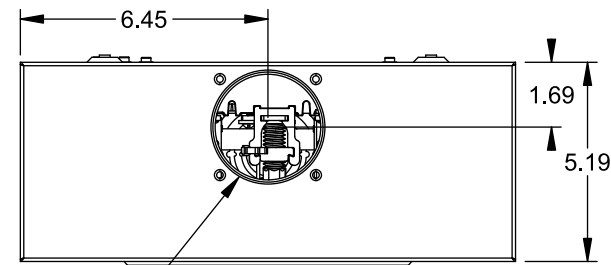

## Features and Ratings

- Ringless Type Meter Socket
- 200A Continuous, 200A Max., 600V AC
- Outdoor Enclosure (NEMA Type 3R)
- Painted Steel Enclosure
- 1 Phase, 3 Wire
- 5 Jaw Meter Socket, 5th Jaw Kit @ 6 o'clock Position
- Meter Socket Type HQ-5U
- For Overhead & Underground Service
- RX Type Hub Opening
- Lever Bypass
- One Ground Lug Installed

## Accessories

CONDUIT HUBS (RX Type)	
TRADE SIZE	CATALOG No.
1-1/4 INCH	EC38597 or H38597-2
1-1/2 INCH	EC38598 or H38598-2
2 INCH	EC38599 or H38599-2
2-1/2 INCH	EC38600 or H38600-2

Hub Cover Plate EC38595 or H38595-1

## Connectors, Wire Sizes and Torques

CONNECTOR	WIRE SIZE	TORQUE
LINE, LOAD, NEUTRAL*	#6 - 350 kcmil	275 IN.-LBS.
GROUND	#14 - 2 AWG	45 IN.-LBS.

\* External Hex Drive 1/2"  
\* Internal Hex Drive 5/16"

VIEW SHOWN WITH COVER REMOVED

© 2015 Copyright Siemens Industry, Inc.

**TALON**  
**Meter Socket**

Description: **200A Cont, 5 Jaw, HQ-5U, 600V AC, Painted Steel Enclosure**

JEL 8/30/15 DO NOT SCALE DRAWING Dwg No: **40405-010C**