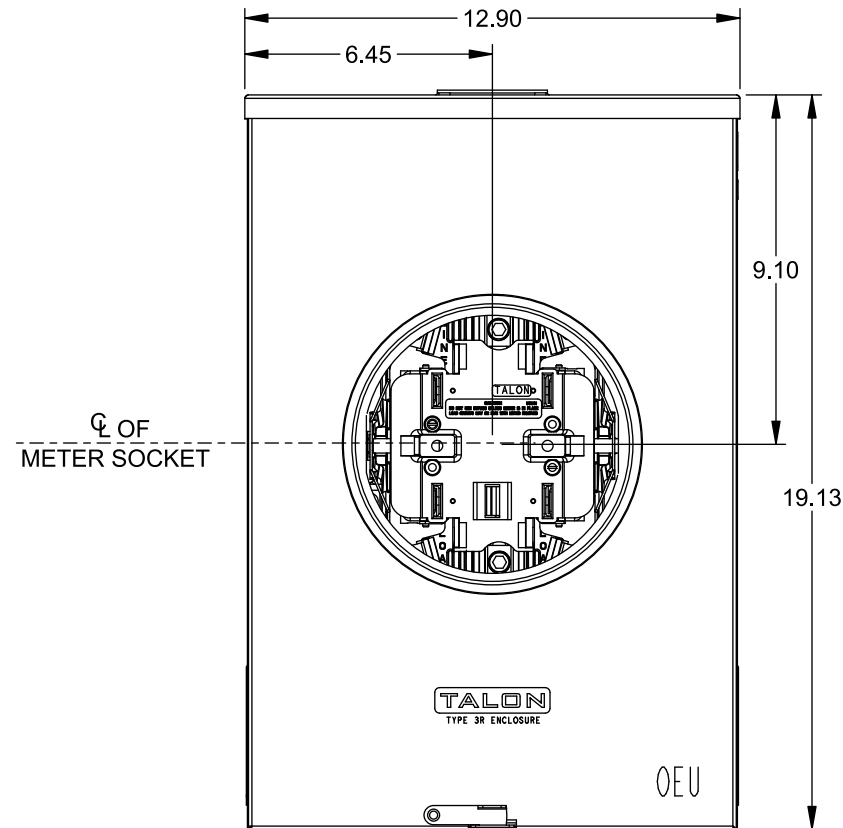

## Accessories

CONDUIT HUBS (RX Type)	
TRADE SIZE	CATALOG No.
1-1/4 INCH	EC38597 or H38597-2
1-1/2 INCH	EC38598 or H38598-2
2 INCH	EC38599 or H38599-2
2-1/2 INCH	EC38600 or H38600-2

Hub Cover Plate EC38595 or H38595-1

Meter Opening Cover Plate  
Cat No: H659-0162

## Connectors, Wire Sizes and Torques

CONNECTOR	WIRE SIZE	TORQUE
LINE, LOAD, NEUTRAL*	#6 - 350 kcmil	275 IN.-LBS.
GROUND	#14 - 2 AWG	45 IN.-LBS.

\* External Hex Drive 1/2"  
\* Internal Hex Drive 5/16"

VIEW SHOWN WITH COVER REMOVED

© 2015 Copyright Siemens Industry, Inc.

**TALON**  
**Meter Socket**

Description: **200A Cont, 5 Jaw, HQ-5U, 600V AC, Painted Steel Enclosure**

JEL 8/30/15 DO NOT SCALE DRAWING Dwg No: **40405-010C**