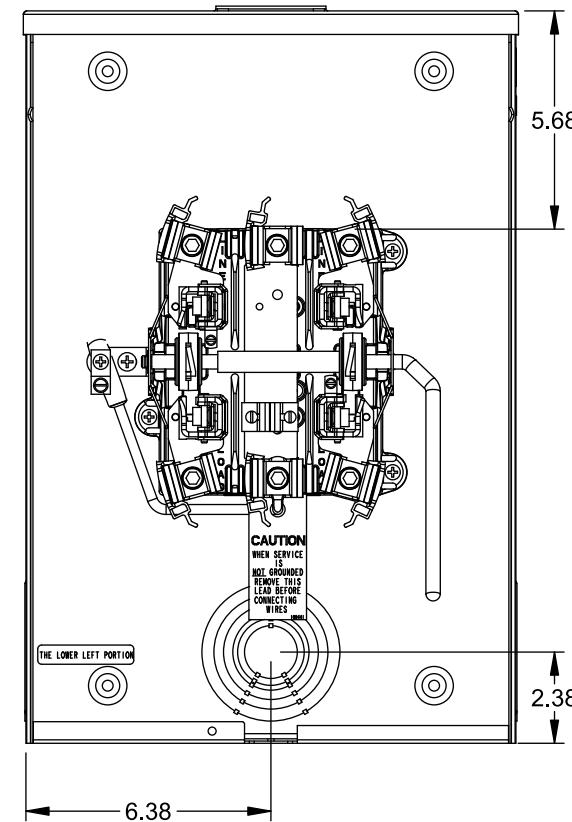

## Accessories

CONDUIT HUBS (RX Type)	
TRADE SIZE	CATALOG No.
1-1/4 INCH	EC38597 or H38597-2
1-1/2 INCH	EC38598 or H38598-2
2 INCH	EC38599 or H38599-2
2-1/2 INCH	EC38600 or H38600-2

Hub Cover Plate EC38595 or H38595-1

Meter Opening Cover Plate  
Cat No: H659-0162

## Connectors, Wire Sizes and Torques

CONNECTOR	WIRE SIZE	TORQUE
LINE, LOAD, NEUTRAL*	#6 - 350 kcmil	275 IN.-LBS.
GROUND	#14 - 2 AWG	45 IN.-LBS.

\* External Hex Drive 1/2"  
\* Internal Hex Drive 5/16"

VIEW SHOWN WITH COVER REMOVED

© 2015 Copyright Siemens Industry, Inc.

**TALON**  
**Meter Socket**

Description: **200A Cont, 5 Jaw, HQ-5U, 600V AC, Painted Steel Enclosure**

JEL 8/30/15 DO NOT SCALE DRAWING Dwg No: **40405-010C**