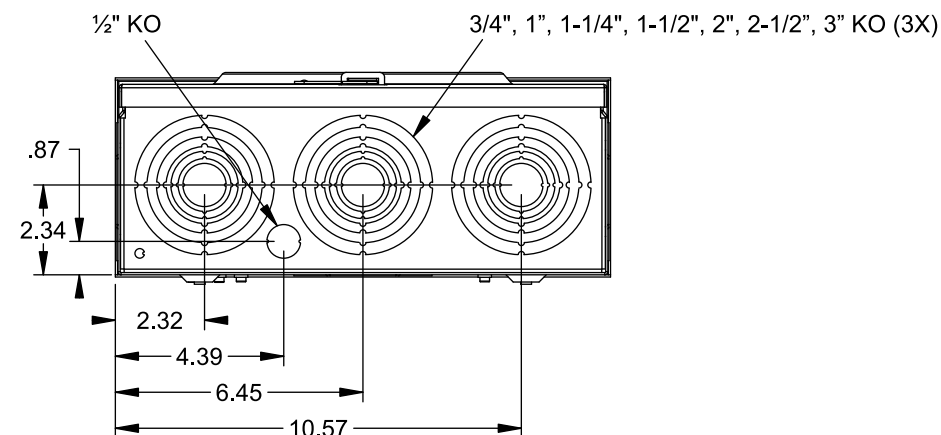

## Accessories

CONDUIT HUBS (RX Type)	
TRADE SIZE	CATALOG No.
1-1/4 INCH	EC38597 or H38597-2
1-1/2 INCH	EC38598 or H38598-2
2 INCH	EC38599 or H38599-2
2-1/2 INCH	EC38600 or H38600-2

Hub Cover Plate EC38595 or H38595-1

Meter Opening Cover Plate  
Cat No: H659-0162

## Connectors, Wire Sizes and Torques

CONNECTOR	WIRE SIZE	TORQUE
LINE, LOAD, NEUTRAL*	#6 - 350 kcmil	275 IN.-LBS.
GROUND	#14 - 2 AWG	45 IN.-LBS.

\* External Hex Drive 1/2"  
\* Internal Hex Drive 5/16"

VIEW SHOWN WITH COVER REMOVED