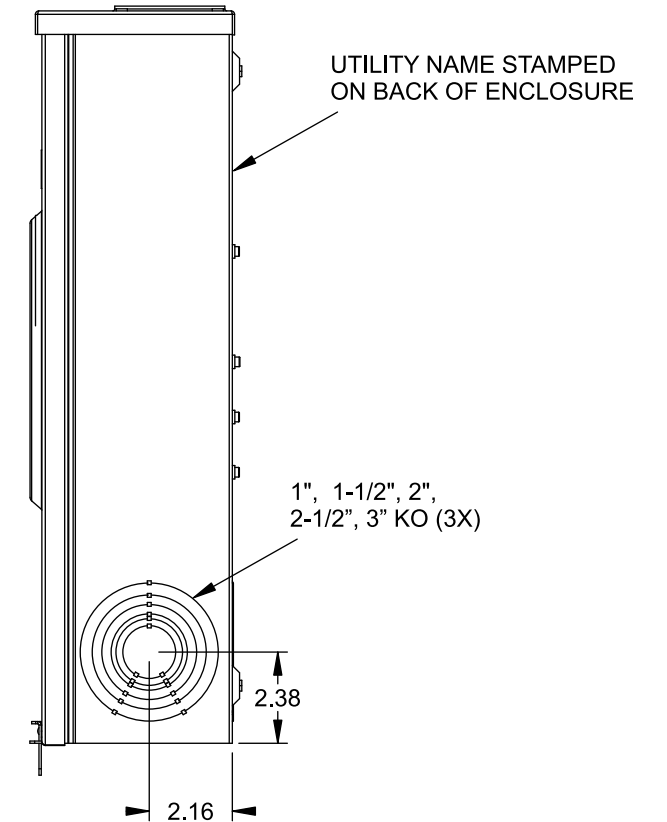

## Accessories

CONDUIT HUBS (RX Type)	
TRADE SIZE	CATALOG No.
1-1/4 INCH	EC38597 or H38597-2
1-1/2 INCH	EC38598 or H38598-2
2 INCH	EC38599 or H38599-2
2-1/2 INCH	EC38600 or H38600-2

Hub Cover Plate EC38595 or H38595-1

Meter Opening Cover Plate  
Cat No: H659-0162

## Connectors, Wire Sizes and Torques

CONNECTOR	WIRE SIZE	TORQUE
LINE, LOAD, NEUTRAL*	#6 - 350 kcmil	275 IN.-LBS.
GROUND	#14 - 2 AWG	45 IN.-LBS.

\* External Hex Drive 1/2"  
\* Internal Hex Drive 5/16"

VIEW SHOWN WITH COVER REMOVED

© 2015 Copyright Siemens Industry, Inc.

**TALON**  
**Meter Socket**

Description: **200A Cont, 5 Jaw, HQ-5U, 600V AC, Painted Steel Enclosure**

JEL 8/30/15 DO NOT SCALE DRAWING Dwg No: **40405-010C**