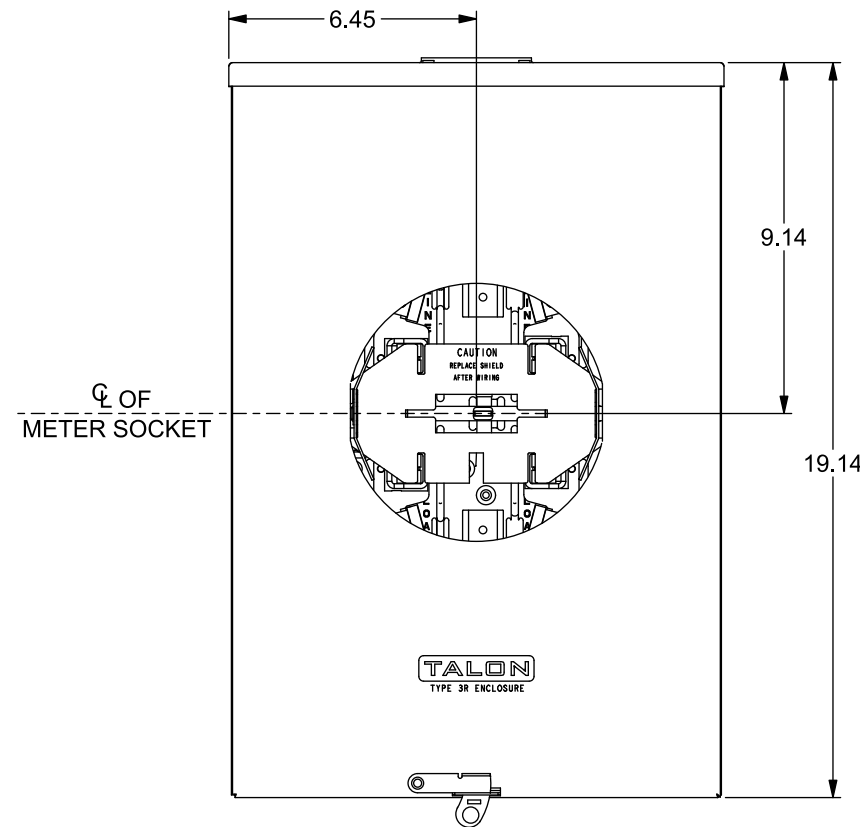

TYPE RX (SMALL) HUB OPENING

**Accessories**

CONDUIT HUBS (RX Type)	
TRADE SIZE	CATALOG No.
1-1/4 INCH	EC38597 or H38597-2
1-1/2 INCH	EC38598 or H38598-2
2 INCH	EC38599 or H38599-2
2-1/2 INCH	EC38600 or H38600-2

Hub Cover Plate EC38595 or H38595-1

Meter Opening Cover Plate  
Cat No: H659-0162

5th Jaw Kit (9 o'clock)  
Cat No: H8059864

Insulated Neutral Kit  
Cat No: H64685-1,  
H64690-1

Ground Lug Kit  
Cat No: H55303

Wire Size #4-14, Torque 50 in-lbs.

**Connectors, Wire Sizes and Torques**

CONNECTOR	WIRE SIZE	TORQUE
LINE, LOAD, NEUTRAL*	#6 - 350 kcmil	275 IN.-LBS.

\* External Hex Drive 1/2"  
\* Internal Hex Drive 5/16"

VIEW SHOWN WITH COVER AND SHIELD REMOVED

© 2019 Copyright Siemens Industry, Inc.

**TALON**

**Meter Socket**

Description: **200A Cont, 4 Jaw, MQ-4U, 600V AC, Painted Steel Enclosure**

KAM 3/4/19 | DO NOT SCALE DRAWING | Dwg No: **40604-015**