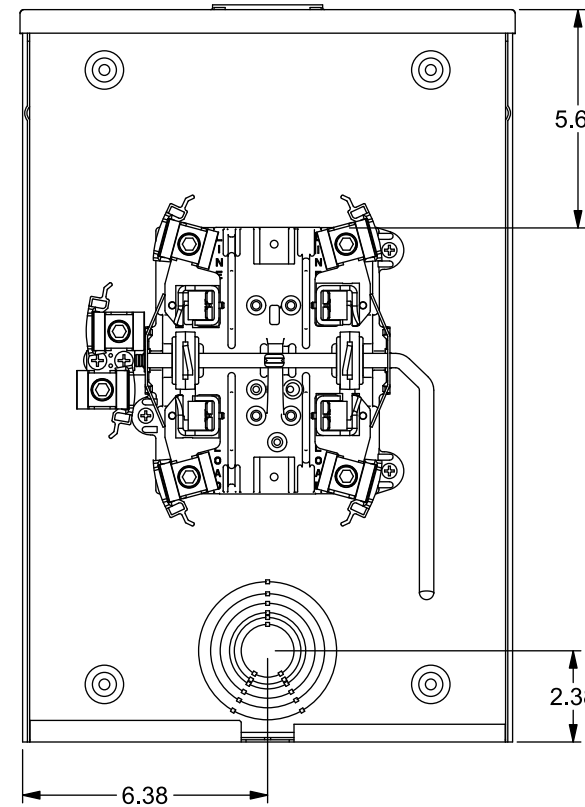

TYPE RX (SMALL) HUB OPENING

**Accessories**

CONDUIT HUBS (RX Type)	
TRADE SIZE	CATALOG No.
1-1/4 INCH	EC38597 or H38597-2
1-1/2 INCH	EC38598 or H38598-2
2 INCH	EC38599 or H38599-2
2-1/2 INCH	EC38600 or H38600-2

Hub Cover Plate EC38595 or H38595-1

Meter Opening Cover Plate  
Cat No: H659-0162

5th Jaw Kit (9 o'clock)  
Cat No: H8059864

Insulated Neutral Kit  
Cat No: H64685-1,  
H64690-1

Ground Lug Kit  
Cat No: H55303

Wire Size #4-14, Torque 50 in-lbs.

**Connectors, Wire Sizes and Torques**

CONNECTOR	WIRE SIZE	TORQUE
LINE, LOAD, NEUTRAL*	#6 - 350 kcmil	275 IN.-LBS.

\* External Hex Drive 1/2"  
\* Internal Hex Drive 5/16"

VIEW SHOWN WITH COVER AND SHIELD REMOVED

© 2019 Copyright Siemens Industry, Inc.

**TALON**

**Meter Socket**

Description: **200A Cont, 4 Jaw, MQ-4U, 600V AC, Painted Steel Enclosure**

KAM 3/4/19 | DO NOT SCALE DRAWING | Dwg No: **40604-015**