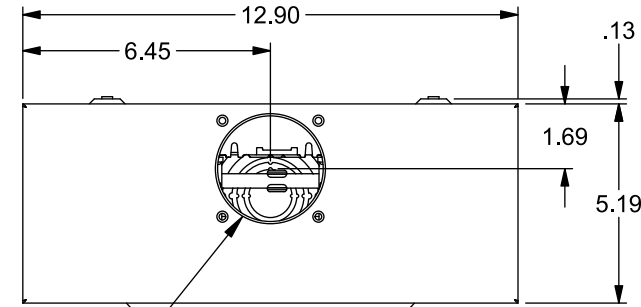

**Catalog Number: 40604-015**

**Features and Ratings**

- Ringless Type Meter Socket
- 200A Continuous, 200A Max., 600V AC
- Outdoor Enclosure (NEMA Type 3R)
- Painted Steel Enclosure
- 1 Phase, 3 Wire
- 4 Jaw Meter Socket
- Meter Socket Type MQ-4U
- For Overhead or Underground Service
- RX Type (Small) Hub Opening
- Non-Clamping Lever Bypass

TYPE RX (SMALL) HUB OPENING

**Accessories**

CONDUIT HUBS (RX Type)	
TRADE SIZE	CATALOG No.
1-1/4 INCH	EC38597 or H38597-2
1-1/2 INCH	EC38598 or H38598-2
2 INCH	EC38599 or H38599-2
2-1/2 INCH	EC38600 or H38600-2

Wire Size #4-14, Torque 50 in-lbs.

**Connectors, Wire Sizes and Torques**

CONNECTOR	WIRE SIZE	TORQUE
LINE, LOAD, NEUTRAL*	#6 - 350 kcmil	275 IN.-LBS.

\* External Hex Drive 1/2"  
\* Internal Hex Drive 5/16"

VIEW SHOWN WITH COVER AND SHIELD REMOVED

© 2019 Copyright Siemens Industry, Inc.

**TALON**

**Meter Socket**

Description: **200A Cont, 4 Jaw, MQ-4U, 600V AC, Painted Steel Enclosure**

KAM 3/4/19 | DO NOT SCALE DRAWING | Dwg No: **40604-015**