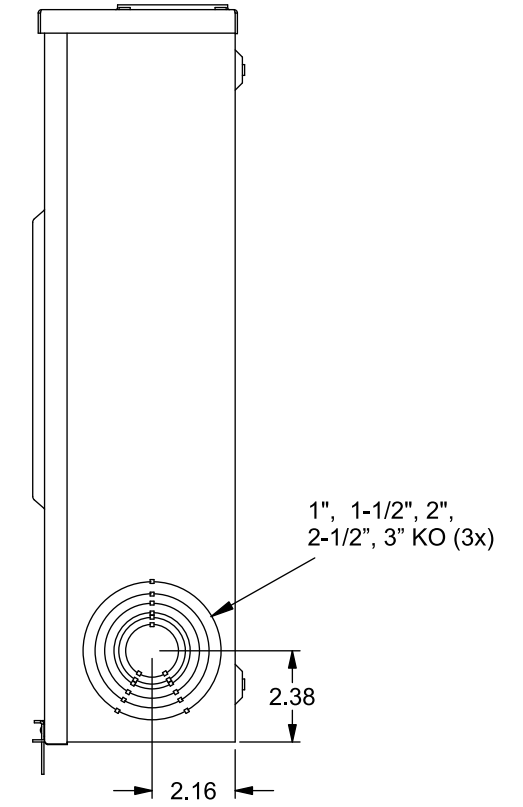

TYPE RX (SMALL) HUB OPENING

**Accessories**

CONDUIT HUBS (RX Type)	
TRADE SIZE	CATALOG No.
1-1/4 INCH	EC38597 or H38597-2
1-1/2 INCH	EC38598 or H38598-2
2 INCH	EC38599 or H38599-2
2-1/2 INCH	EC38600 or H38600-2

Hub Cover Plate EC38595 or H38595-1

Meter Opening Cover Plate  
Cat No: H659-0162

5th Jaw Kit (9 o'clock)  
Cat No: H8059864

Insulated Neutral Kit  
Cat No: H64685-1,  
H64690-1

Ground Lug Kit  
Cat No: H55303

Wire Size #4-14, Torque 50 in-lbs.

**Connectors, Wire Sizes and Torques**

CONNECTOR	WIRE SIZE	TORQUE
LINE, LOAD, NEUTRAL*	#6 - 350 kcmil	275 IN.-LBS.

\* External Hex Drive 1/2"  
\* Internal Hex Drive 5/16"

VIEW SHOWN WITH COVER AND SHIELD REMOVED

© 2019 Copyright Siemens Industry, Inc.

**TALON**

**Meter Socket**

Description: **200A Cont, 4 Jaw, MQ-4U, 600V AC, Painted Steel Enclosure**

KAM 3/4/19 | DO NOT SCALE DRAWING | Dwg No: **40604-015**