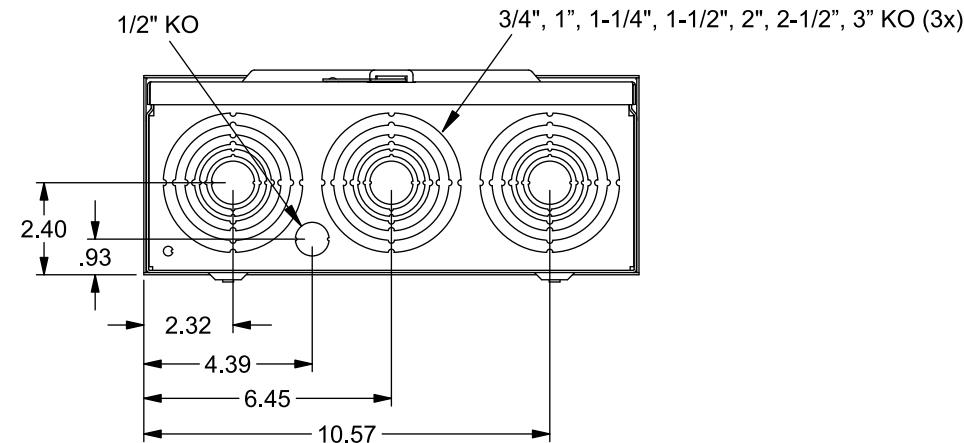

Wire Size #4-14, Torque 50 in-lbs.

**Connectors, Wire Sizes and Torques**

CONNECTOR	WIRE SIZE	TORQUE
LINE, LOAD, NEUTRAL*	#6 - 350 kcmil	275 IN.-LBS.

\* External Hex Drive 1/2"  
\* Internal Hex Drive 5/16"

VIEW SHOWN WITH COVER AND SHIELD REMOVED

© 2019 Copyright Siemens Industry, Inc.

**TALON**

**Meter Socket**

Description: **200A Cont, 4 Jaw, MQ-4U, 600V AC, Painted Steel Enclosure**

KAM 3/4/19 | DO NOT SCALE DRAWING | Dwg No: **40604-015**