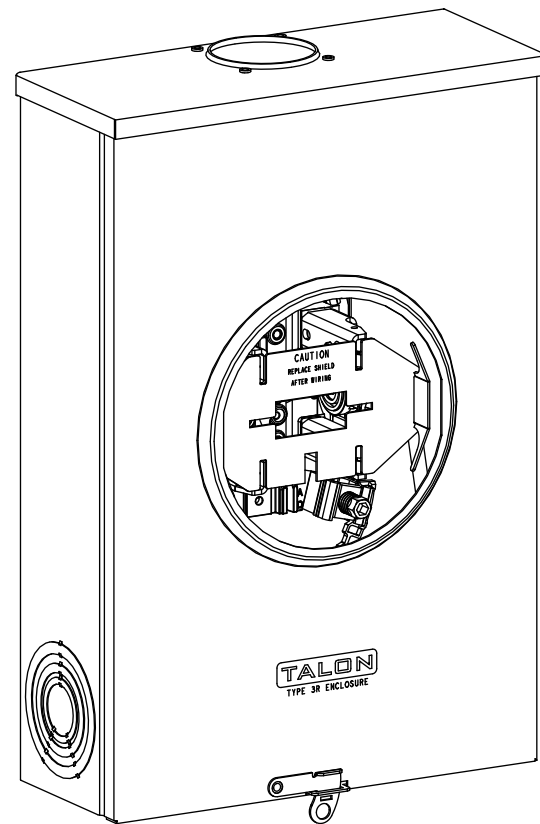

TYPE RX (SMALL) HUB OPENING

**Accessories**

CONDUIT HUBS (RX Type)	
TRADE SIZE	CATALOG No.
1-1/4 INCH	EC38597 or H38597-2
1-1/2 INCH	EC38598 or H38598-2
2 INCH	EC38599 or H38599-2
2-1/2 INCH	EC38600 or H38600-2

Hub Cover Plate EC38595 or H38595-1

Meter Opening Cover Plate  
Cat No: H659-0162

5th Jaw Kit (9 o'clock)  
Cat No: H8059864

Insulated Neutral Kit  
Cat No: H64685-1,  
H64690-1

Ground Lug Kit  
Cat No: H55303

Wire Size #4-14, Torque 50 in-lbs.

**Connectors, Wire Sizes and Torques**

CONNECTOR	WIRE SIZE	TORQUE
LINE, LOAD, NEUTRAL*	#6 - 350 kcmil	275 IN.-LBS.

\* External Hex Drive 1/2"  
\* Internal Hex Drive 5/16"

VIEW SHOWN WITH COVER AND SHIELD REMOVED

© 2019 Copyright Siemens Industry, Inc.

**TALON**

**Meter Socket**

Description: **200A Cont, 4 Jaw, MQ-4U, 600V AC, Painted Steel Enclosure**

KAM 3/4/19 | DO NOT SCALE DRAWING | Dwg No: **40604-015**