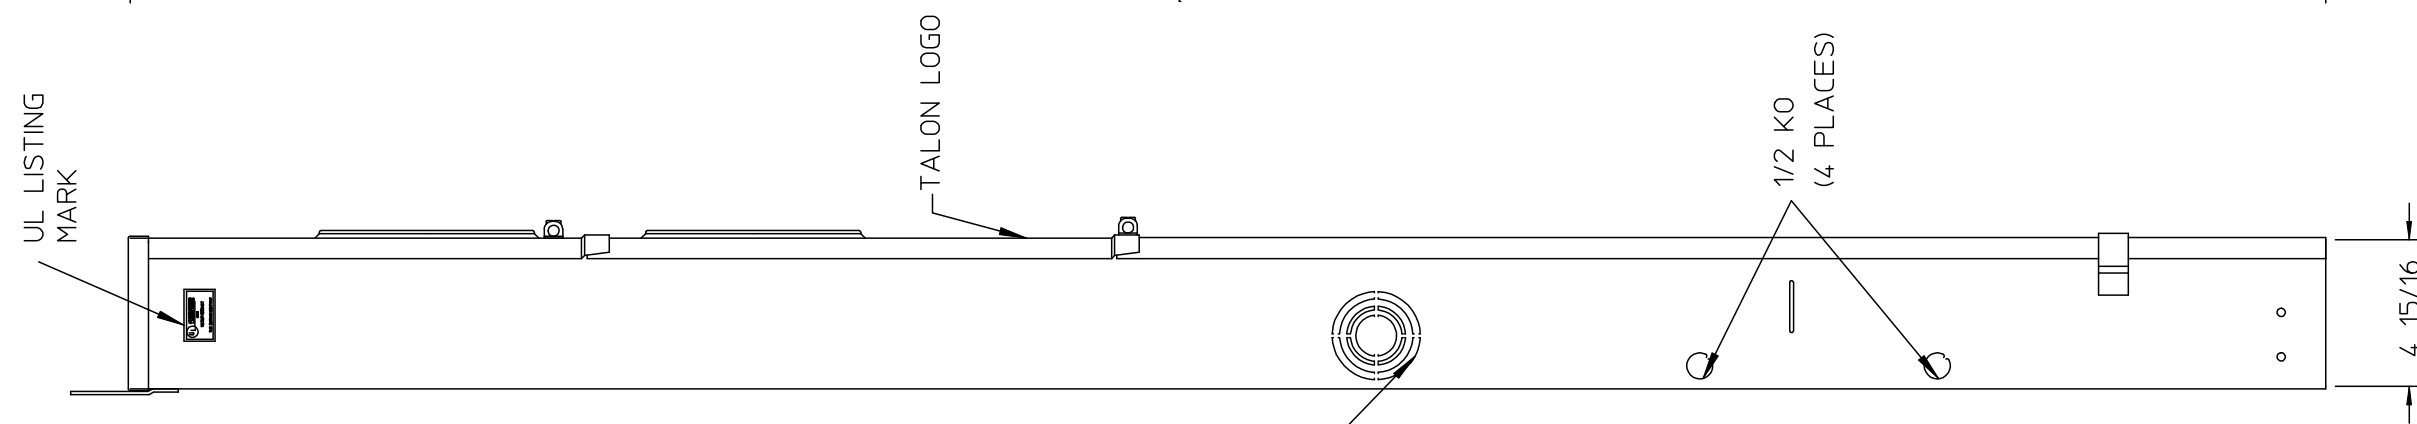

Features and Ratings

- Ringless Type Meter Socket
- 250A Continuous, 200A Per position, 600V AC
- Outdoor Enclosure (NEMA Type 3R)
- Painted G90 Steel
- 1 Phase, 3 Wire
- 4 Jaw Meter Socket
- For Underground Service

Connectors, Wire Sizes and Torques

CONNECTOR	WIRE SIZE	TORQUE
LINE, LOAD & NEUTRAL	#6-350kcmil	375 IN.-LBS.
GROUND	#14-1/0 AWG	50 IN.-LBS.

© 2015 Copyright Siemens Industry, Inc.

Rainproof Combination Metering

Description:

2 SKT/PED 200A 1P FM/DB