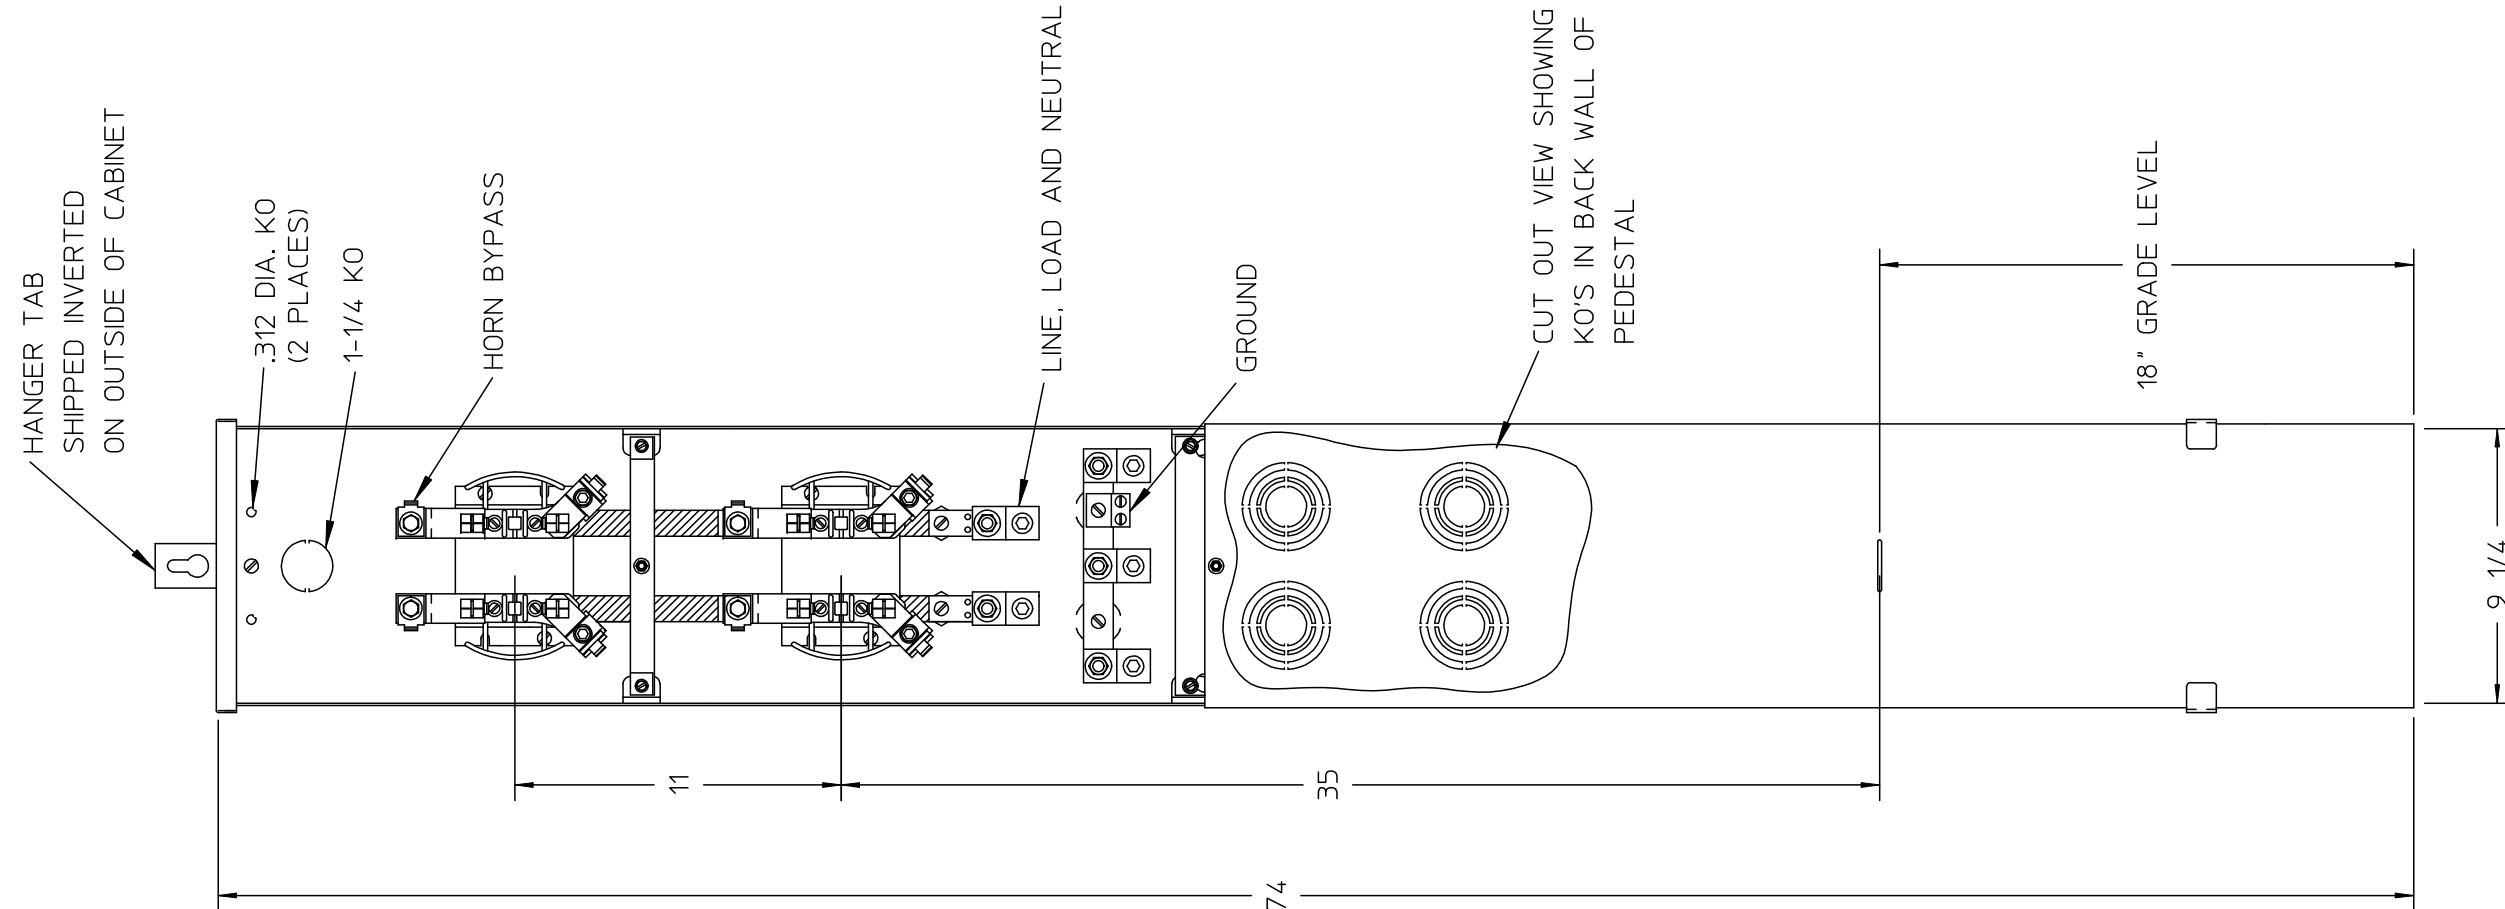

Features and Ratings

- Ringless Type Meter Socket
- 250A Continuous, 200A Per position, 600V AC
- Outdoor Enclosure (NEMA Type 3R)
- Painted G90 Steel
- 1 Phase, 3 Wire
- 4 Jaw Meter Socket
- For Underground Service

Connectors, Wire Sizes and Torques

CONNECTOR	WIRE SIZE	TORQUE
LINE, LOAD & NEUTRAL	#6-350kcmil	375 IN.-LBS.
GROUND	#14-1/0 AWG	50 IN.-LBS.

© 2015 Copyright Siemens Industry, Inc.

Rainproof Combination Metering

Description:

2 SKT/PED 200A 1P FM/DB