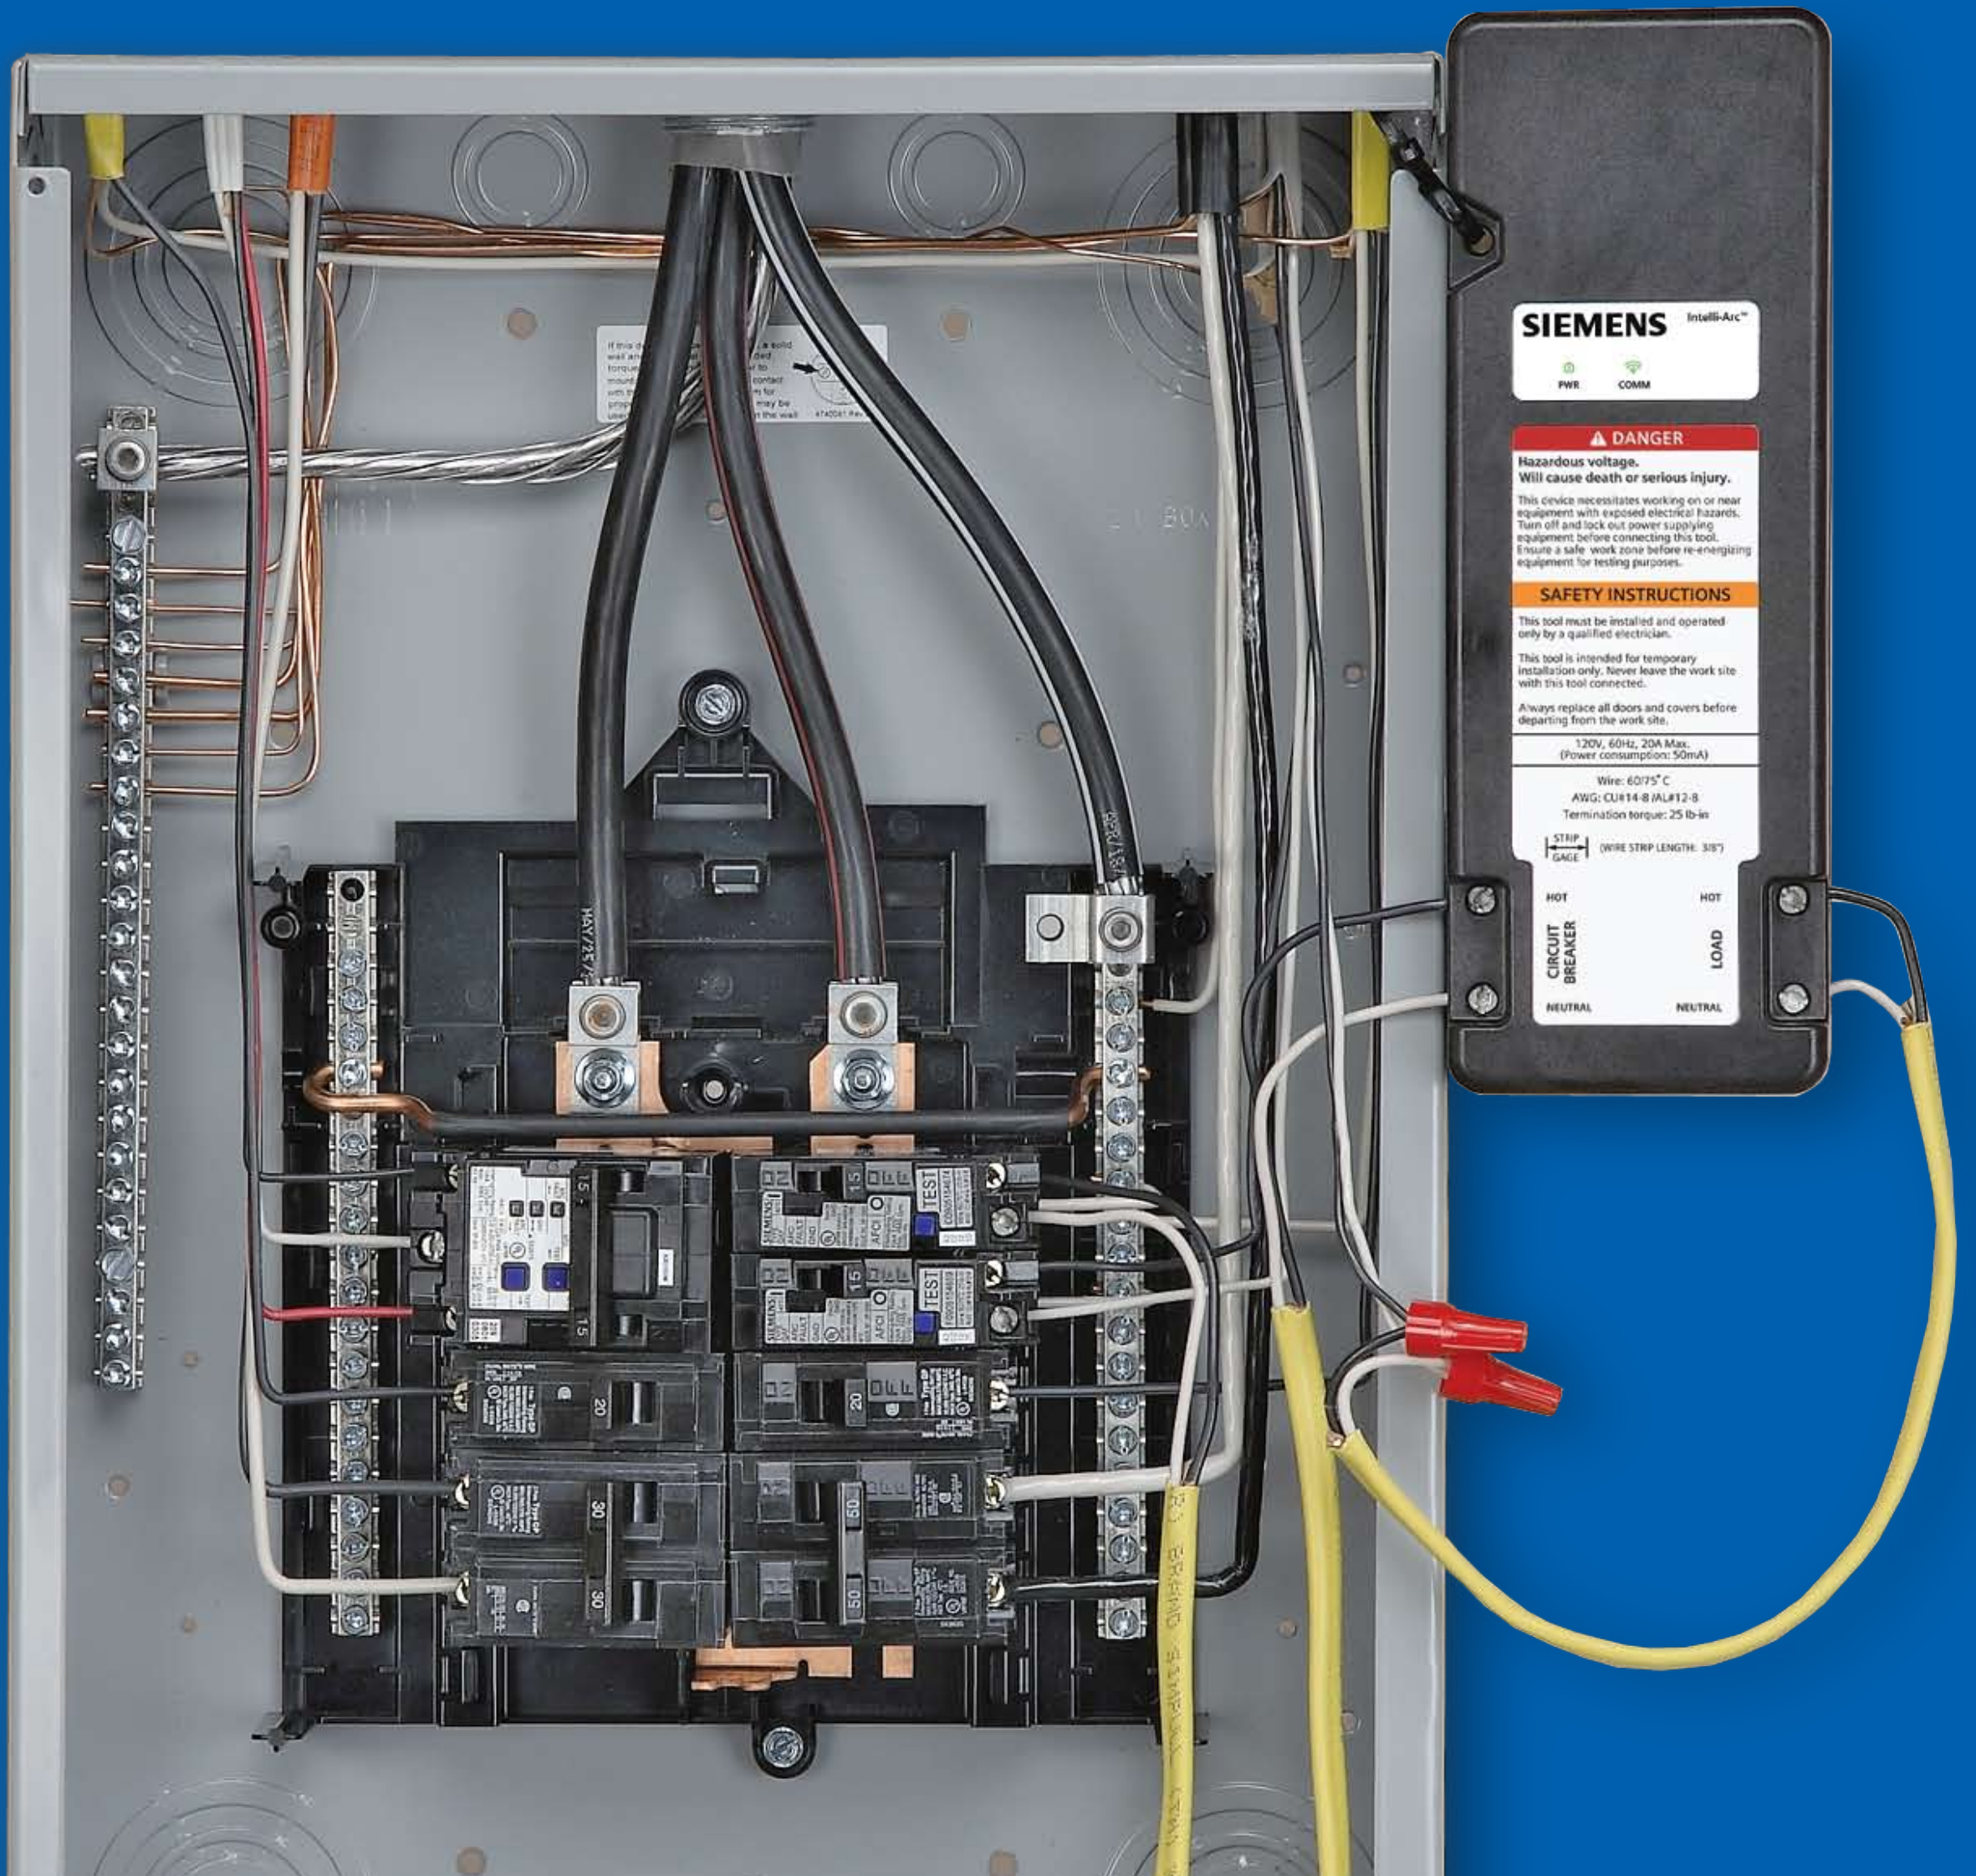

Save time and money when troubleshooting AFCIs!

Intelli-Arc™ Diagnostic Tool

- Works on any AFCI
- Accurately and quickly diagnoses AFCI circuits
- Displays the magnitude and type of fault
- Pays for itself in saved time and reduced site visits