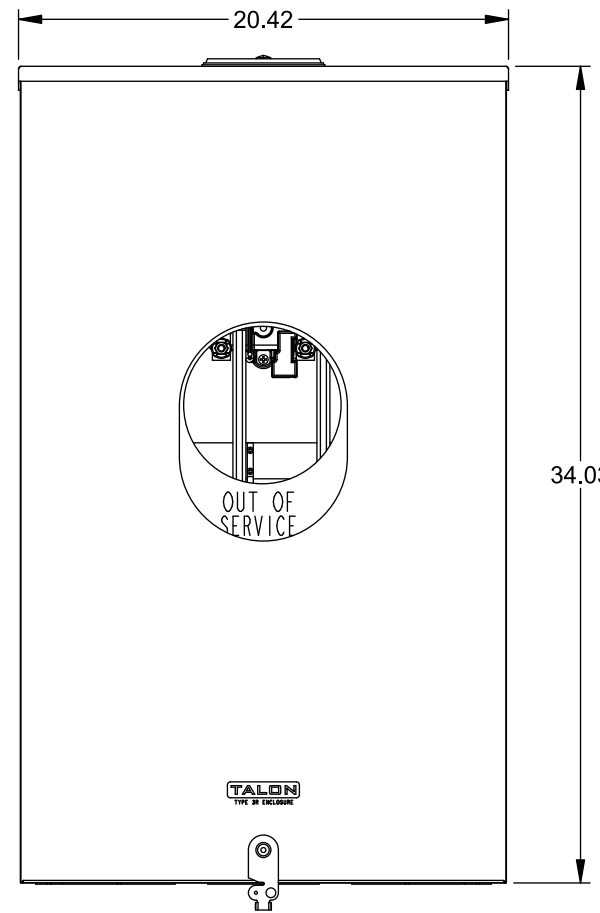

Catalog Number: 9817-8113

Features and Ratings

- Ringless Type Meter Socket
- 400A Continuous, 400A Max., 600V AC
- Outdoor Enclosure (NEMA Type 3R)
- Painted G90 Steel Enclosure
- 1 or 3 Phase, Commercial/Industrial Socket
- Meter Socket Type K-7
- For Overhead & Underground Service
- Large Hub Opening, HD Type Cover Plate Installed

TYPE HD (LARGE) HUB OPENING
COVER PLATE INSTALLED

Accessories

CONDUIT HUBS (HD Type)	
TRADE SIZE	CATALOG No.
3 INCH	EC56856 or H56856-2
3-1/2 INCH	EC56857 or H56857-2
4 INCH	EC56858 or H56858-2
Hub Cover Plate	EC56933 or H56933S

CONNECTOR	PART No.	HEX DRIVE	WIRE SIZE	TORQUE
LINE*	58853	5/16"	(2)#6 - 350 kcmil	275 IN-LBS.
LINE/LOAD*	56732	5/16"	(2)#6 - 350 kcmil	275 IN-LBS.
LINE/LOAD	56732-M	5/16"	(2)#4 - 500 kcmil	275 IN-LBS.
GROUND*	56734	5/16"	#6 - 250 kcmil	275 IN-LBS.

*Factory Installed

VIEW SHOWN WITH COVER REMOVED

© 2015 Copyright Siemens Industry, Inc.

TALON
Meter Socket

Description: **400A Cont, 4 Terminal, K-7,
600V AC, Painted Steel Enclosure**

JEL 12/1/15 DO NOT SCALE DRAWING Dwg No: **9817-8113**