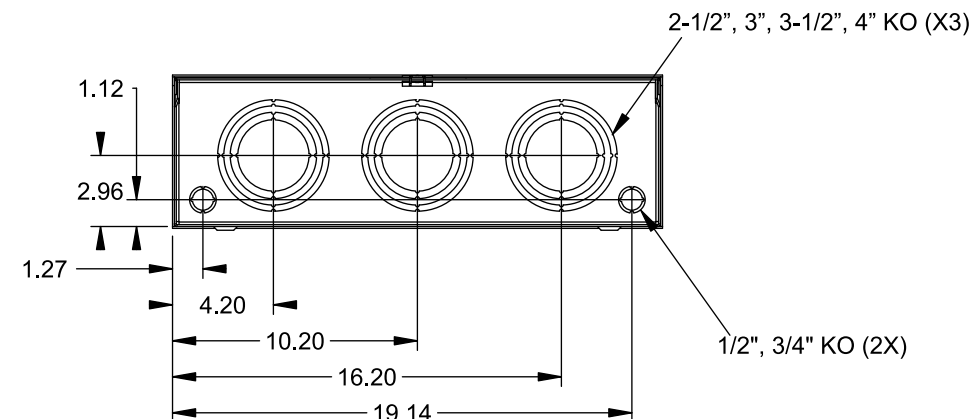

TYPE HD (LARGE) HUB OPENING
COVER PLATE INSTALLED

Accessories

CONDUIT HUBS (HD Type)	
TRADE SIZE	CATALOG No.
3 INCH	EC56856 or H56856-2
3-1/2 INCH	EC56857 or H56857-2
4 INCH	EC56858 or H56858-2
Hub Cover Plate	EC56933 or H56933S

CONNECTOR	PART No.	HEX DRIVE	WIRE SIZE	TORQUE
LINE*	58853	5/16"	(2)#6 - 350 kcmil	275 IN-LBS.
LINE/LOAD*	56732	5/16"	(2)#6 - 350 kcmil	275 IN-LBS.
LINE/LOAD	56732-M	5/16"	(2)#4 - 500 kcmil	275 IN-LBS.
GROUND*	56734	5/16"	#6 - 250 kcmil	275 IN-LBS.

*Factory Installed

VIEW SHOWN WITH COVER REMOVED

© 2015 Copyright Siemens Industry, Inc.

TALON
Meter Socket

Description: **400A Cont, 4 Terminal, K-7,
600V AC, Painted Steel Enclosure**

JEL 12/1/15 DO NOT SCALE DRAWING Dwg No: **9817-8113**