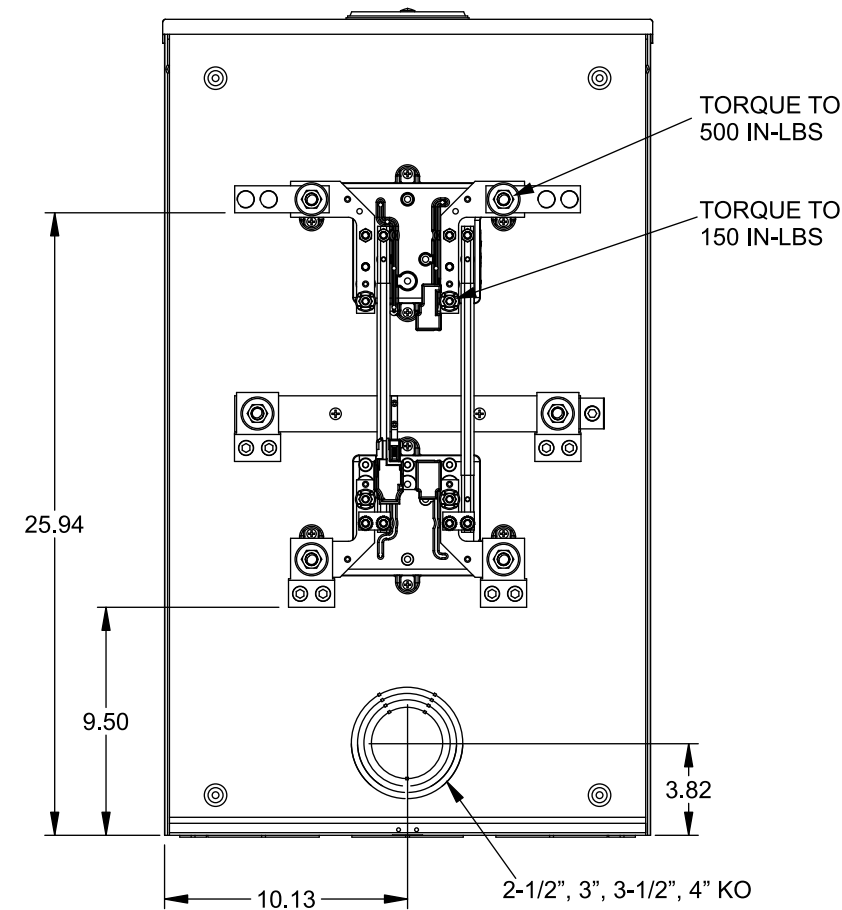

TYPE HD (LARGE) HUB OPENING
COVER PLATE INSTALLED

Accessories

CONDUIT HUBS (HD Type)	
TRADE SIZE	CATALOG No.
3 INCH	EC56856 or H56856-2
3-1/2 INCH	EC56857 or H56857-2
4 INCH	EC56858 or H56858-2
Hub Cover Plate	EC56933 or H56933S

CAT No.	DESCRIPTION
H69623	Bypass
H69685-1	Isolated Neutral Kit
H69546-1	Hex Magnet Socket Kit
H69232-1	Insulated T-Handle Kit
H65050	K-base Insulator Kit
H63864	K-base Ground Kit

Connectors, Wire Sizes and Torques

CONNECTOR	PART No.	HEX DRIVE	WIRE SIZE	TORQUE
LINE*	58853	5/16"	(2)#6 - 350 kcmil	275 IN-LBS.
LINE/LOAD*	56732	5/16"	(2)#6 - 350 kcmil	275 IN-LBS.
LINE/LOAD	56732-M	5/16"	(2)#4 - 500 kcmil	275 IN-LBS.
GROUND*	56734	5/16"	#6 - 250 kcmil	275 IN-LBS.

*Factory Installed

VIEW SHOWN WITH COVER REMOVED

© 2015 Copyright Siemens Industry, Inc.

TALON
Meter Socket

Description: **400A Cont, 4 Terminal, K-7,
600V AC, Painted Steel Enclosure**

JEL 12/1/15 DO NOT SCALE DRAWING Dwg No: **9817-8113**