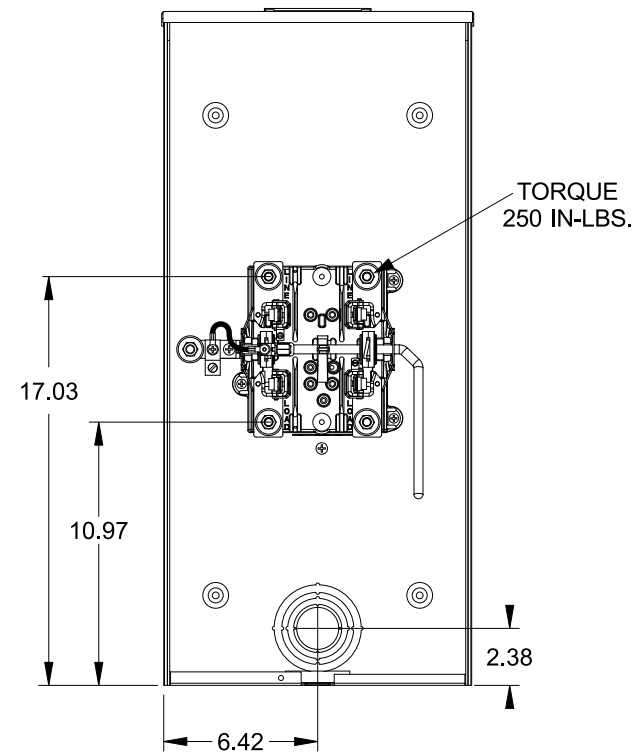

## Features and Ratings

- Ringless Type Meter Socket
- 320A Continuous, 400A Max., 600V AC
- Outdoor Enclosure (NEMA Type 3R)
- Painted G90 Steel Enclosure
- 1 Phase, 3 Wire, Commercial Socket
- 5 Jaw Meter Socket
- Meter Socket Type HQ-5SUT
- For Overhead & Underground Service
- HD Type Hub Opening
- Lever Bypass

## Accessories

CONDUIT HUBS (HD Type)	
TRADE SIZE	CATALOG No.
3 INCH	EC56856 or H56856-2
3-1/2 INCH	EC56857 or H56857-2
4 INCH	EC56858 or H56858-2
Hub Cover Plate	EC56933 or H56933S

Meter Opening Cover Plate  
Cat No: H659-0162  
5th Jaw Kit  
Cat. No: EC35815-2

## Connectors, Wire Sizes and Torques

CONNECTOR	PART No.	WIRE SIZE	HEX DRIVE	TORQUE
LINE,LOAD,NEUTRAL	56732-2	(2)#4-350 kcmil	5/16"	275 IN-LBS.
GROUND	67554A	#14 - 2/0 AWG	..	50 IN-LBS.

© 2016 Copyright Siemens Industry, Inc.

**TALON**  
**Meter Socket**

Description: **320A Cont, 5 Jaw, HQ-5SUT, 600V AC, Painted Steel Enclosure**

JEL 3/18/16 DO NOT SCALE DRAWING Dwg No: **47605-A15F**