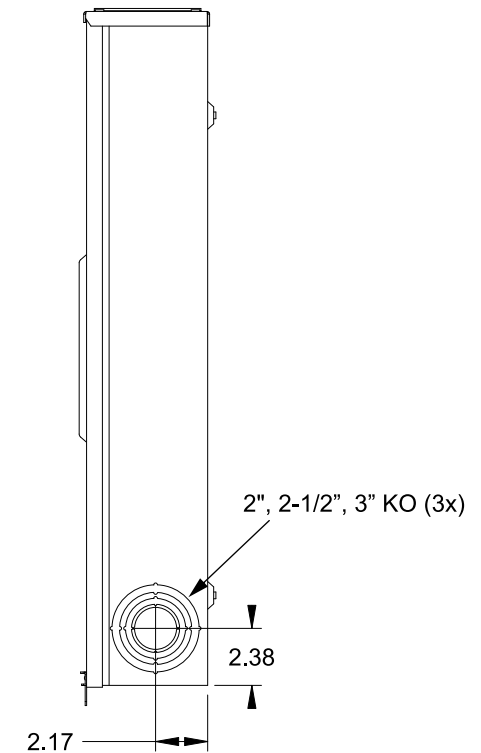

## Features and Ratings

- Ringless Type Meter Socket
- 320A Continuous, 400A Max., 600V AC
- Outdoor Enclosure (NEMA Type 3R)
- Painted G90 Steel Enclosure
- 1 Phase, 3 Wire, Commercial Socket
- 5 Jaw Meter Socket
- Meter Socket Type HQ-5SUT
- For Overhead & Underground Service
- HD Type Hub Opening
- Lever Bypass

TYPE HD (LARGE) HUB OPENING

VIEW SHOWN WITH COVER REMOVED

## Accessories

CONDUIT HUBS (HD Type)	
TRADE SIZE	CATALOG No.
3 INCH	EC56856 or H56856-2
3-1/2 INCH	EC56857 or H56857-2
4 INCH	EC56858 or H56858-2
Hub Cover Plate	EC56933 or H56933S

Meter Opening Cover Plate  
Cat No: H659-0162  
5th Jaw Kit  
Cat. No: EC35815-2

## Connectors, Wire Sizes and Torques

CONNECTOR	PART No.	WIRE SIZE	HEX DRIVE	TORQUE
LINE,LOAD,NEUTRAL	56732-2	(2)#4-350 kcmil	5/16"	275 IN-LBS.
GROUND	67554A	#14 - 2/0 AWG	..	50 IN-LBS.

© 2016 Copyright Siemens Industry, Inc.