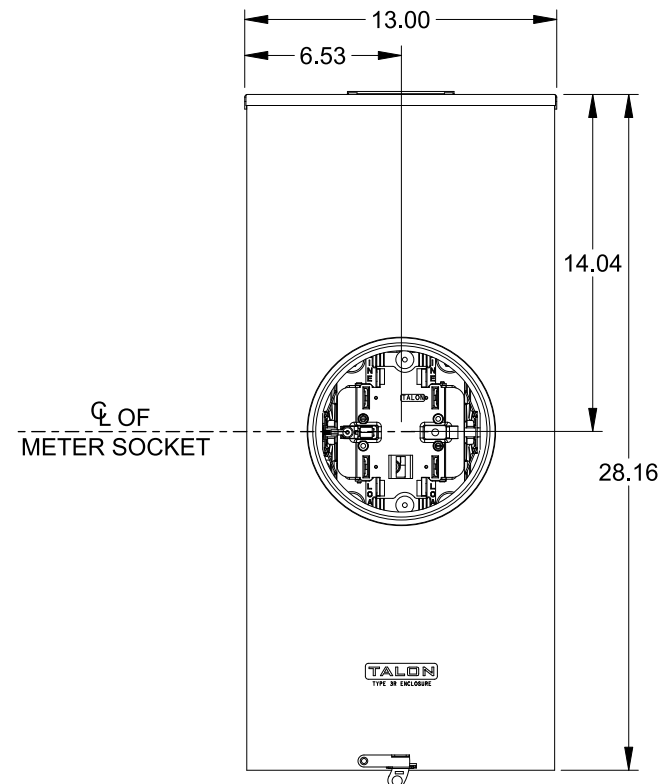

Catalog Number: 47605-A15F

Features and Ratings

- Ringless Type Meter Socket
- 320A Continuous, 400A Max., 600V AC
- Outdoor Enclosure (NEMA Type 3R)
- Painted G90 Steel Enclosure
- 1 Phase, 3 Wire, Commercial Socket
- 5 Jaw Meter Socket
- Meter Socket Type HQ-5SUT
- For Overhead & Underground Service
- HD Type Hub Opening
- Lever Bypass

Accessories

CONDUIT HUBS (HD Type)	
TRADE SIZE	CATALOG No.
3 INCH	EC56856 or H56856-2
3-1/2 INCH	EC56857 or H56857-2
4 INCH	EC56858 or H56858-2
Hub Cover Plate	EC56933 or H56933S

Meter Opening Cover Plate
Cat No: H659-0162
5th Jaw Kit
Cat. No: EC35815-2

Connectors, Wire Sizes and Torques

CONNECTOR	PART No.	WIRE SIZE	HEX DRIVE	TORQUE
LINE,LOAD,NEUTRAL	56732-2	(2)#4-350 kcmil	5/16"	275 IN-LBS.
GROUND	67554A	#14 - 2/0 AWG	..	50 IN-LBS.

© 2016 Copyright Siemens Industry, Inc.

TALON
Meter Socket

Description: **320A Cont, 5 Jaw, HQ-5SUT, 600V AC, Painted Steel Enclosure**

JEL 3/18/16 DO NOT SCALE DRAWING Dwg No: **47605-A15F**