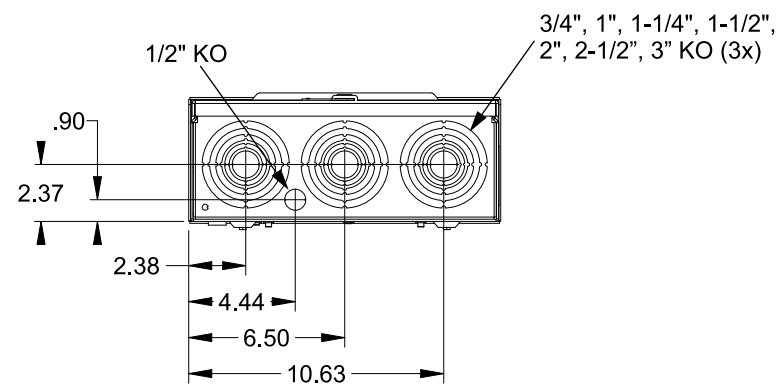

## Features and Ratings

- Ringless Type Meter Socket
- 320A Continuous, 400A Max., 600V AC
- Outdoor Enclosure (NEMA Type 3R)
- Painted G90 Steel Enclosure
- 1 Phase, 3 Wire, Commercial Socket
- 5 Jaw Meter Socket
- Meter Socket Type HQ-5SUT
- For Overhead & Underground Service
- HD Type Hub Opening
- Lever Bypass

## Accessories

CONDUIT HUBS (HD Type)	
TRADE SIZE	CATALOG No.
3 INCH	EC56856 or H56856-2
3-1/2 INCH	EC56857 or H56857-2
4 INCH	EC56858 or H56858-2
Hub Cover Plate	EC56933 or H56933S

Meter Opening Cover Plate  
Cat No: H659-0162  
5th Jaw Kit  
Cat. No: EC35815-2

## Connectors, Wire Sizes and Torques

CONNECTOR	PART No.	WIRE SIZE	HEX DRIVE	TORQUE
LINE,LOAD,NEUTRAL	56732-2	(2)#4-350 kcmil	5/16"	275 IN-LBS.
GROUND	67554A	#14 - 2/0 AWG	..	50 IN-LBS.

© 2016 Copyright Siemens Industry, Inc.

**TALON**  
**Meter Socket**

Description: **320A Cont, 5 Jaw, HQ-5SUT, 600V AC, Painted Steel Enclosure**

JEL 3/18/16 DO NOT SCALE DRAWING Dwg No: **47605-A15F**