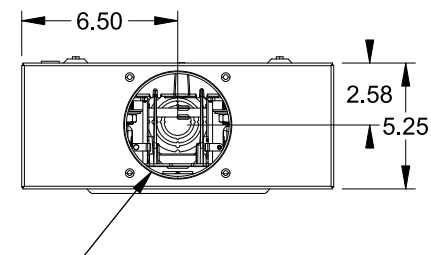

## Features and Ratings

- Ringless Type Meter Socket
- 320A Continuous, 400A Max., 600V AC
- Outdoor Enclosure (NEMA Type 3R)
- Painted G90 Steel Enclosure
- 1 Phase, 3 Wire, Commercial Socket
- 5 Jaw Meter Socket
- Meter Socket Type HQ-5SUT
- For Overhead & Underground Service
- HD Type Hub Opening
- Lever Bypass

## Accessories

CONDUIT HUBS (HD Type)	
TRADE SIZE	CATALOG No.
3 INCH	EC56856 or H56856-2
3-1/2 INCH	EC56857 or H56857-2
4 INCH	EC56858 or H56858-2
Hub Cover Plate	EC56933 or H56933S

Meter Opening Cover Plate  
Cat No: H659-0162  
5th Jaw Kit  
Cat. No: EC35815-2

## Connectors, Wire Sizes and Torques

CONNECTOR	PART No.	WIRE SIZE	HEX DRIVE	TORQUE
LINE,LOAD,NEUTRAL	56732-2	(2)#4-350 kcmil	5/16"	275 IN-LBS.
GROUND	67554A	#14 - 2/0 AWG	..	50 IN-LBS.

© 2016 Copyright Siemens Industry, Inc.

**TALON**  
**Meter Socket**

Description: **320A Cont, 5 Jaw, HQ-5SUT, 600V AC, Painted Steel Enclosure**

JEL 3/18/16 DO NOT SCALE DRAWING Dwg No: **47605-A15F**