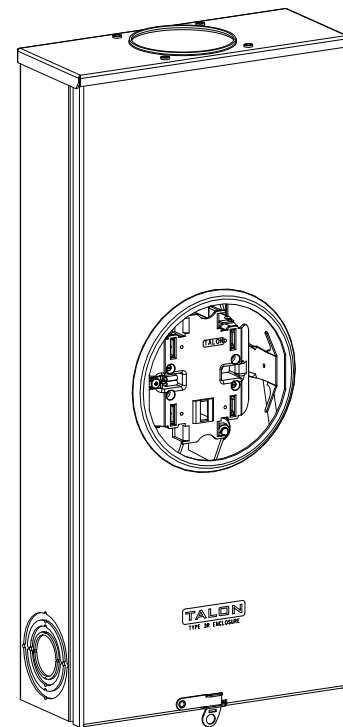

# Catalog Number: 47605-A15F

## Features and Ratings

- Ringless Type Meter Socket
- 320A Continuous, 400A Max., 600V AC
- Outdoor Enclosure (NEMA Type 3R)
- Painted G90 Steel Enclosure
- 1 Phase, 3 Wire, Commercial Socket
- 5 Jaw Meter Socket
- Meter Socket Type HQ-5SUT
- For Overhead & Underground Service
- HD Type Hub Opening
- Lever Bypass

TYPE HD (LARGE) HUB OPENING

VIEW SHOWN WITH COVER REMOVED

## Accessories

CONDUIT HUBS (HD Type)	
TRADE SIZE	CATALOG No.
3 INCH	EC56856 or H56856-2
3-1/2 INCH	EC56857 or H56857-2
4 INCH	EC56858 or H56858-2
Hub Cover Plate	EC56933 or H56933S

Meter Opening Cover Plate  
Cat No: H659-0162  
5th Jaw Kit  
Cat. No: EC35815-2