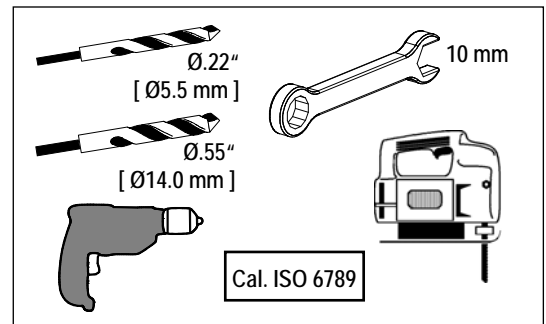

Use only with Siemens certified Components.
Utilizar únicamente con componentes certificados de Siemens.
A utiliser uniquement avec les composants certifiés Siemens.

NOTE - These instructions do not purport to cover all details or variations in equipment, or to provide for every possible contingency to be met in connection with installation, operation or maintenance. Should further information be desired or should particular problems arise, which are not covered sufficiently for the purchaser's purposes, the matter should be referred to the local Siemens sales office. The contents of this instruction manual shall not become part of or modify any prior or existing agreement, commitment or relationship. The sales contract contains the entire obligation of Siemens. The warranty contained in the contract between the parties is the sole warranty of Siemens. Any statements contained herein do not create new warranties or modify the existing warranty.

Trademarks - Unless otherwise noted, all names identified by ® are registered trademarks of Siemens AG or Siemens Industry, Inc. The remaining trademarks in this publication may be trademarks whose use by third parties for their own purposes could violate the rights of the owner.

Operator

[Marco de Protección Para Puertas]