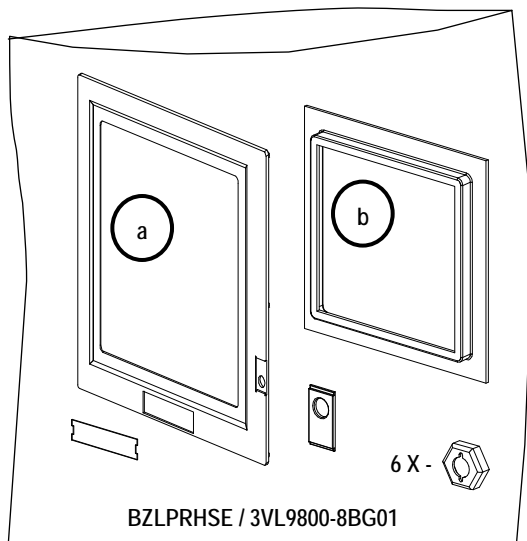

Use only with Siemens certified Components.
Utilizar únicamente con componentes certificados de Siemens.
A utiliser uniquement avec les composants certifiés Siemens.

NOTE - These instructions do not purport to cover all details or variations in equipment, or to provide for every possible contingency to be met in connection with installation, operation or maintenance. Should further information be desired or should particular problems arise, which are not covered sufficiently for the purchaser's purposes, the matter should be referred to the local Siemens sales office. The contents of this instruction manual shall not become part of or modify any prior or existing agreement, commitment or relationship. The sales contract contains the entire obligation of Siemens. The warranty contained in the contract between the parties is the sole warranty of Siemens. Any statements contained herein do not create new warranties or modify the existing warranty.

Trademarks - Unless otherwise noted, all names identified by ® are registered trademarks of Siemens AG or Siemens Industry, Inc. The remaining trademarks in this publication may be trademarks whose use by third parties for their own purposes could violate the rights of the owner.

Operator

[Marco de Protección Para Puertas]