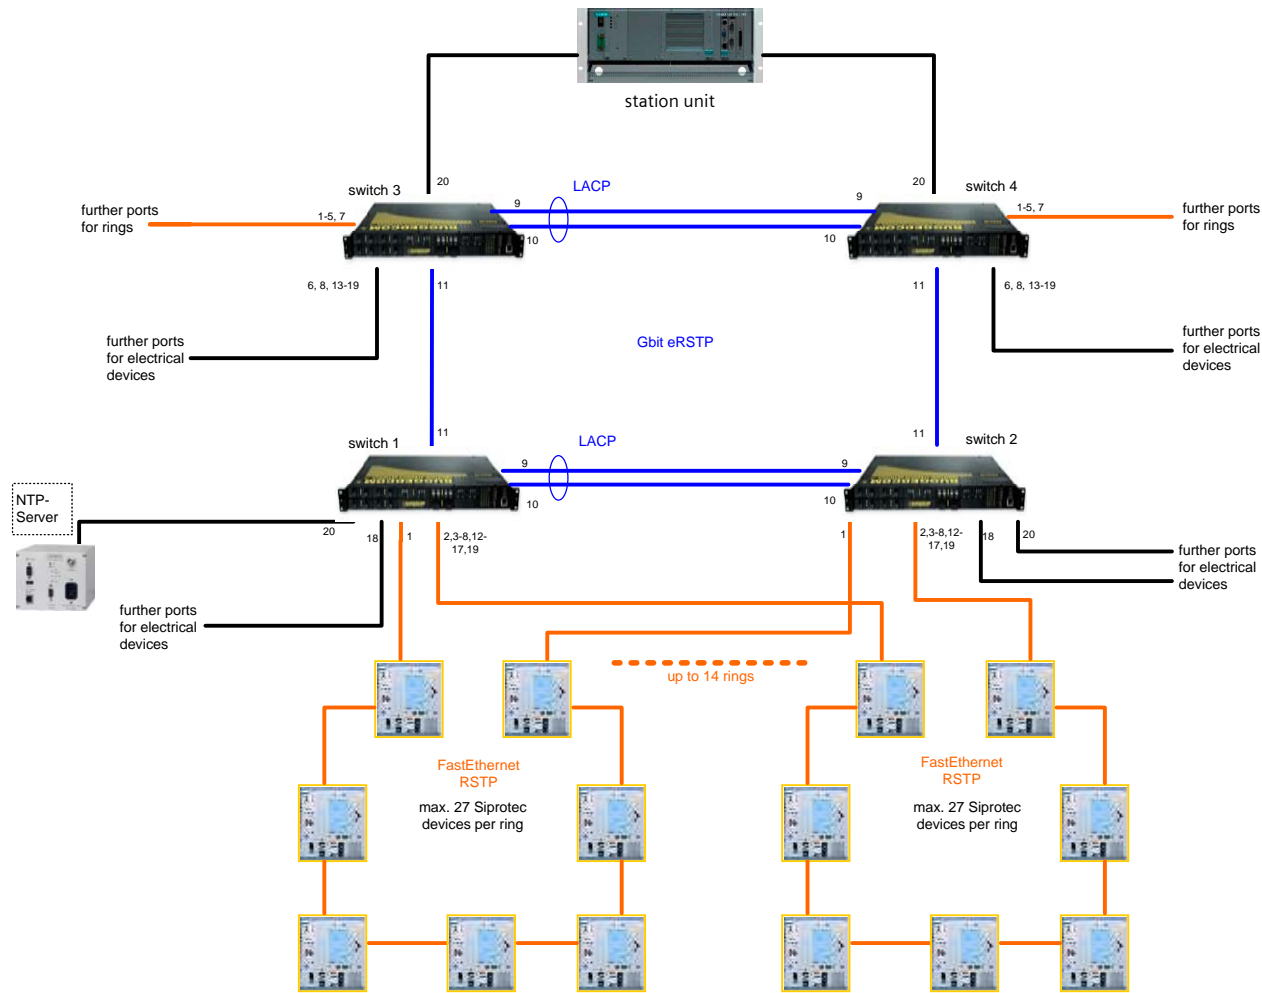

Copyright (C) Siemens AG 1998 All Rights Reserved

—	10/100 Mbit Ethernet (RJ45)
—	100 Mbit Ethernet (fiber optic)
—	1 Gbit Ethernet (fiber optic)
RSTP	Rapid Spanning Tree Protocol
eRSTP	enhanced RSTP
NTP	Network Time Protocol
LACP	Link Aggregation Control Protocol
1-20	number of physical switchport