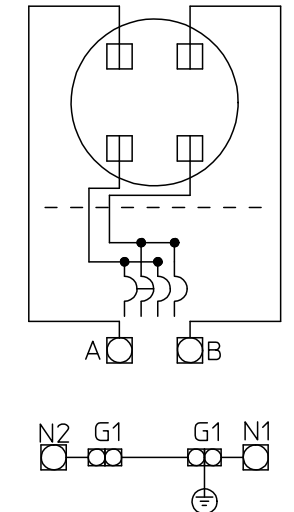

Features and Ratings

- Ringless Type Meter Socket
- 200A Max., 120/240V AC
- Outdoor Enclosure (NEMA Type 3R)
- Painted G90 Steel
- 1 Phase, 3 Wire
- 4 Jaw Meter Socket
- For Underground Service

CONNECTOR	WIRE SIZE	TORQUE
A, B, N1	#8-350kcmil	375 IN.-LBS.
N2	#6-250kcmil	275 IN.-LBS.
G1	#14-1/0 AWG	50 IN.-LBS.

© 2015 Copyright Siemens Industry, Inc.

Rainproof Combination Metering

Description:
1/SKT/BKR/PED 200A 1P DB

2/28/14 KP DO NOT SCALE DRAWING Dwg No: MP0404B1200RBC