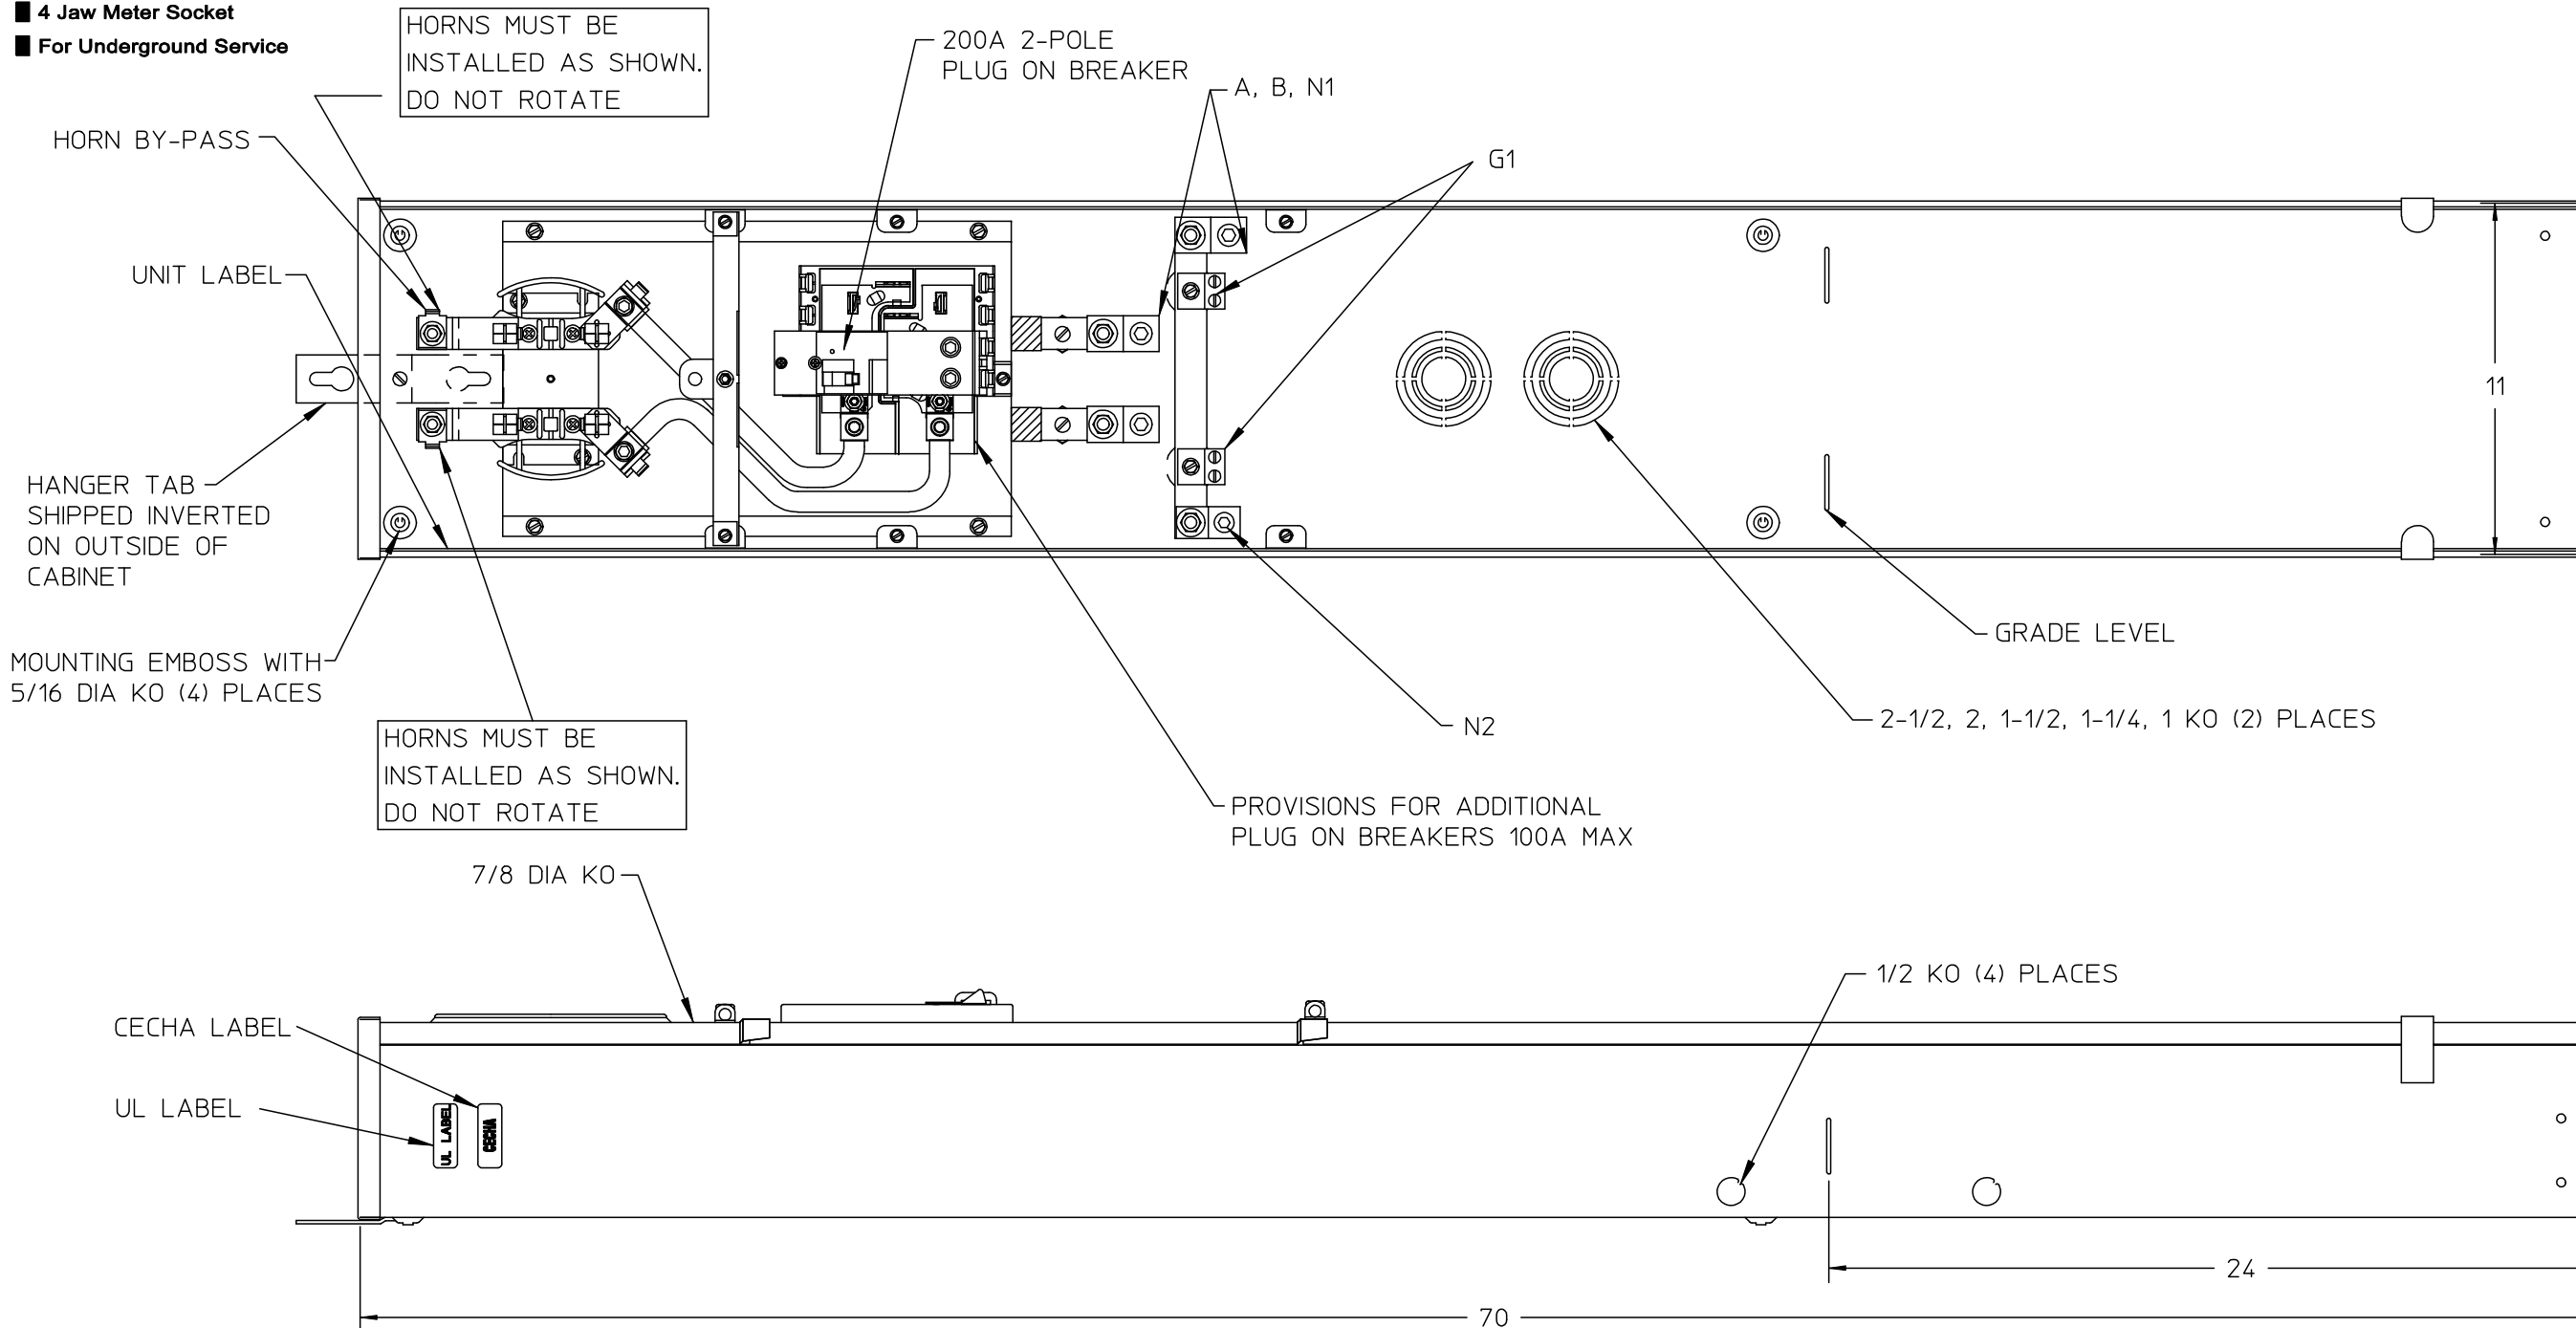

Features and Ratings

- Ringless Type Meter Socket
- 200A Max., 120/240V AC
- Outdoor Enclosure (NEMA Type 3R)
- Painted G90 Steel
- 1 Phase, 3 Wire
- 4 Jaw Meter Socket
- For Underground Service

CONNECTOR	WIRE SIZE	TORQUE
A, B, N1	#8-350kcmil	375 IN.-LBS.
N2	#6-250kcmil	275 IN.-LBS.
G1	#14-1/0 AWG	50 IN.-LBS.

© 2015 Copyright Siemens Industry, Inc.

Rainproof Combination Metering

Description:
1/SKT/BKR/PED 200A 1P DB

2/28/14 KP DO NOT SCALE DRAWING Dwg No: MP0404B1200RBC