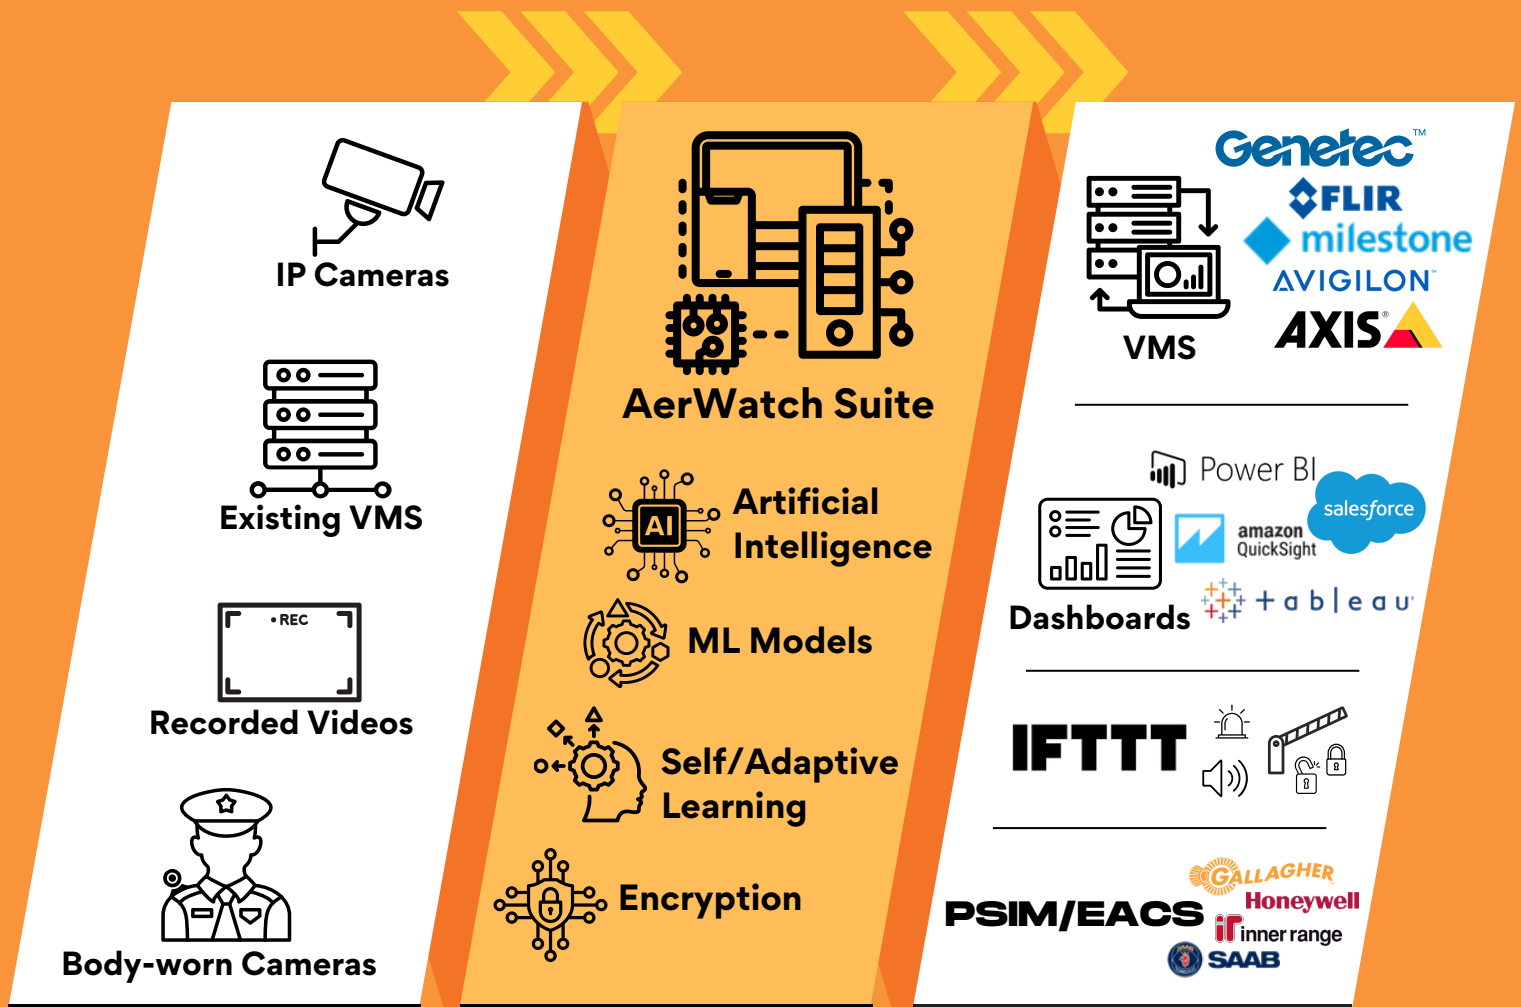

AerWatch® Benefits for Correctional Facilities:

- **Behavioural analysis** - generating real-time alarms on detection of suspicious, violent activities Fire risk detection, vandalism and trespass
- **Virtual lanyards** to distinguish detainees, visitors and staff movements throughout the facilities
- **Observation Cells** - monitoring behaviour and detecting self-harm attempts
- **Activities attendance Reporting** - Recording Prisoner Purposeful activity: Education, Programs, Industry and Recreation
- **Gang Activity Modeling** - Intelligence gathering, suspicious behaviour and anomaly detection
- **Continuous mustering** to monitor and identify inmates around the clock. This solution reduces the need for officers to actively walk around and locate all inmates for mustering purposes. It automatically generates alarms if an inmate has not been accounted for in a pre-configured time interval

✉ sales@aervision.com

☎ +61 (02) 8005 0495

intel + AERVISION

© AerVision Technologies, www.aervision.com