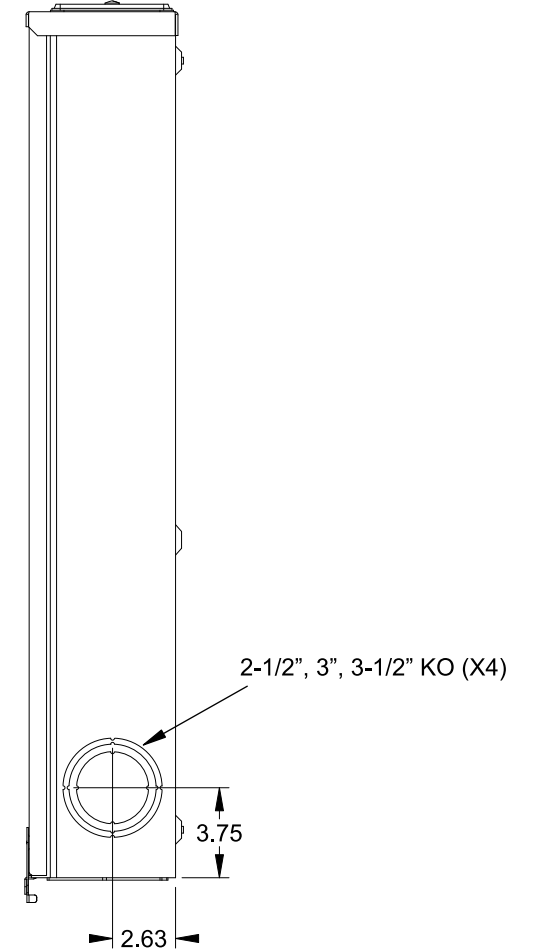

Catalog Number: 9810-8542

Features and Ratings

- Ringless Type Meter Socket
- 480A Continuous, 600A Max., 300V AC
- Outdoor Enclosure (NEMA Type 3R)
- Painted 90 Steel Enclosure
- 1 Phase, 3-Wire
- Meter Socket Type K-4UT
- For Overhead & Underground Service
- HD Type Hub Opening, Cover Plate Installed

Accessories

CONDUIT HUBS (HD Type)	
TRADE SIZE	CATALOG No.
3 INCH	EC56856 or H56856-2
3-1/2 INCH	EC56857 or H56857-2
4 INCH	EC56858 or H56858-2
Hub Cover Plate	EC56933 or H56933S

K4 Lexan Shield **K4 Manual Bypass**
 Cat No: 5007400-K Cat No: H56495

Blank Sliding Cover
 Steel - Cat. No: HA-300529-3
 Aluminum - Cat. No: HA-300529-4

Connectors, Wire Sizes and Torques

CONNECTOR	PART No.	WIRE SIZE	HEX DRIVE	TORQUE
LINE	56427	(2) #6 - 350 kcmil	5/16"	275 IN-LBS.
LOAD	56425	(2) #6 - 350 kcmil	5/16"	275 IN-LBS.
NEUTRAL	56426	(4) #6 - 350 kcmil	5/16"	275 IN-LBS.
GROUND	56734	#6 - 250 kcmil	5/16"	275 IN-LBS.

VIEW SHOWN WITH COVER REMOVED

© 2016 Copyright Siemens Industry, Inc.

TALON
Meter Socket

Description: **480A Cont, 4 Terminal, K-4UT, 300V AC, Painted Steel Enclosure**

JEL 3/18/16 | DO NOT SCALE DRAWING | Dwg No: **9810-8542**