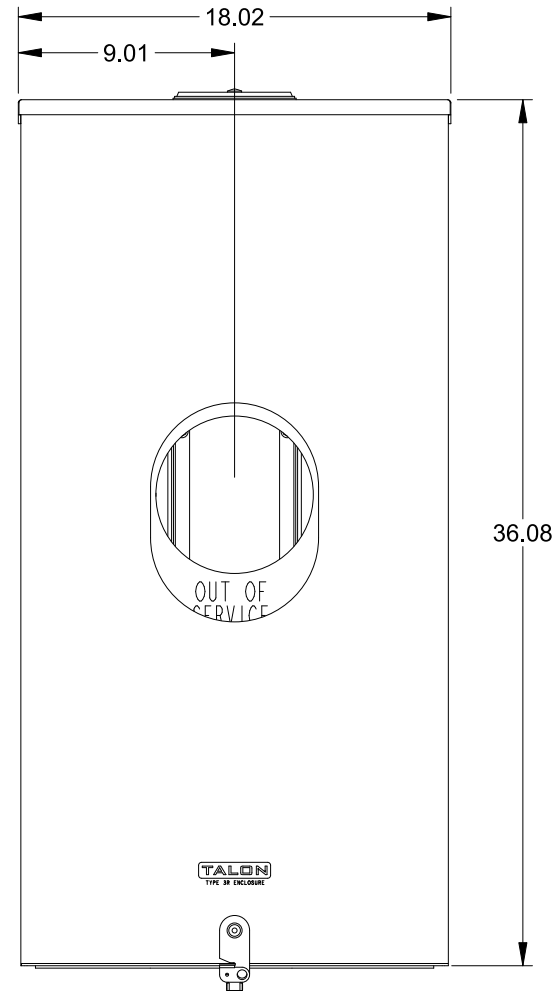

Catalog Number: 9810-8542

Features and Ratings

- Ringless Type Meter Socket
- 480A Continuous, 600A Max., 300V AC
- Outdoor Enclosure (NEMA Type 3R)
- Painted 90 Steel Enclosure
- 1 Phase, 3-Wire
- Meter Socket Type K-4UT
- For Overhead & Underground Service
- HD Type Hub Opening, Cover Plate Installed

Accessories

CONDUIT HUBS (HD Type)	
TRADE SIZE	CATALOG No.
3 INCH	EC56856 or H56856-2
3-1/2 INCH	EC56857 or H56857-2
4 INCH	EC56858 or H56858-2
Hub Cover Plate	EC56933 or H56933S

K4 Lexan Shield **K4 Manual Bypass**
 Cat No: 5007400-K Cat No: H56495

Blank Sliding Cover
 Steel - Cat. No: HA-300529-3
 Aluminum - Cat. No: HA-300529-4

Connectors, Wire Sizes and Torques

CONNECTOR	PART No.	WIRE SIZE	HEX DRIVE	TORQUE
LINE	56427	(2) #6 - 350 kcmil	5/16"	275 IN-LBS.
LOAD	56425	(2) #6 - 350 kcmil	5/16"	275 IN-LBS.
NEUTRAL	56426	(4) #6 - 350 kcmil	5/16"	275 IN-LBS.
GROUND	56734	#6 - 250 kcmil	5/16"	275 IN-LBS.

VIEW SHOWN WITH COVER REMOVED

© 2016 Copyright Siemens Industry, Inc.

TALON
Meter Socket

Description: **480A Cont, 4 Terminal, K-4UT, 300V AC, Painted Steel Enclosure**

JEL 3/18/16 | DO NOT SCALE DRAWING | Dwg No: **9810-8542**