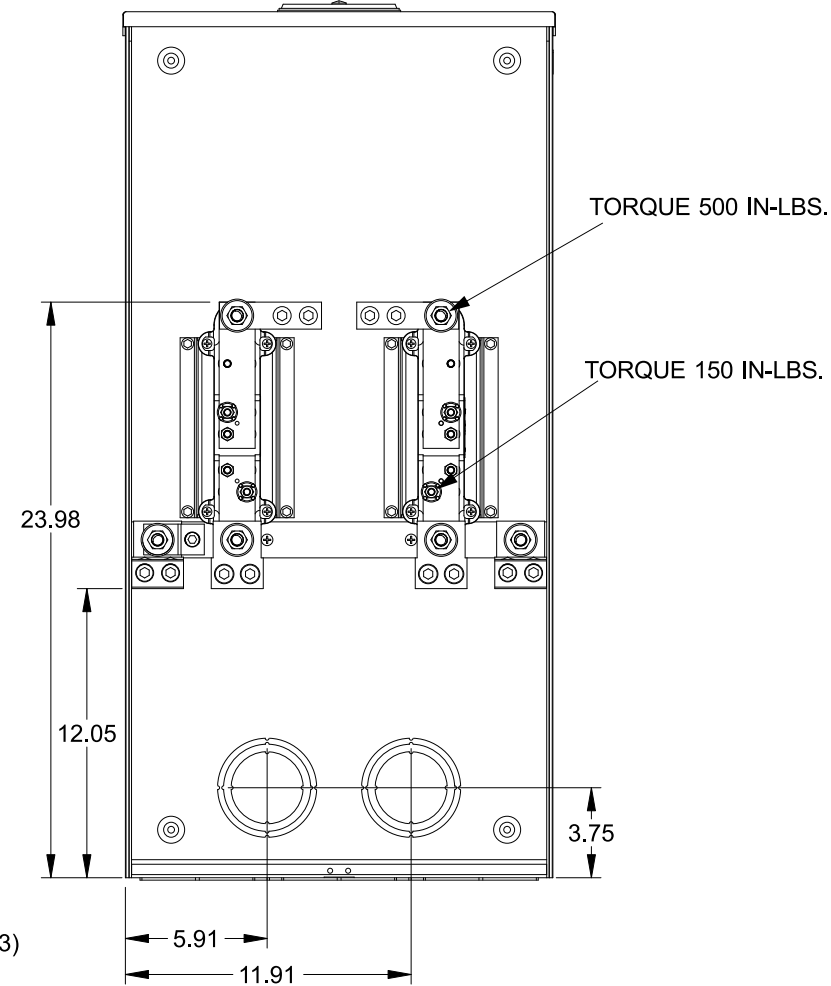

Catalog Number: 9810-8542

Features and Ratings

- Ringless Type Meter Socket
- 480A Continuous, 600A Max., 300V AC
- Outdoor Enclosure (NEMA Type 3R)
- Painted 90 Steel Enclosure
- 1 Phase, 3-Wire
- Meter Socket Type K-4UT
- For Overhead & Underground Service
- HD Type Hub Opening, Cover Plate Installed

Accessories

CONDUIT HUBS (HD Type)	
TRADE SIZE	CATALOG No.
3 INCH	EC56856 or H56856-2
3-1/2 INCH	EC56857 or H56857-2
4 INCH	EC56858 or H56858-2
Hub Cover Plate	EC56933 or H56933S

K4 Lexan Shield **K4 Manual Bypass**
 Cat No: 5007400-K Cat No: H56495

Blank Sliding Cover
 Steel - Cat. No: HA-300529-3
 Aluminum - Cat. No: HA-300529-4

Connectors, Wire Sizes and Torques

CONNECTOR	PART No.	WIRE SIZE	HEX DRIVE	TORQUE
LINE	56427	(2) #6 - 350 kcmil	5/16"	275 IN-LBS.
LOAD	56425	(2) #6 - 350 kcmil	5/16"	275 IN-LBS.
NEUTRAL	56426	(4) #6 - 350 kcmil	5/16"	275 IN-LBS.
GROUND	56734	#6 - 250 kcmil	5/16"	275 IN-LBS.

VIEW SHOWN WITH COVER REMOVED

© 2016 Copyright Siemens Industry, Inc.

TALON
Meter Socket

Description: **480A Cont, 4 Terminal, K-4UT, 300V AC, Painted Steel Enclosure**

JEL 3/18/16 | DO NOT SCALE DRAWING | Dwg No: **9810-8542**