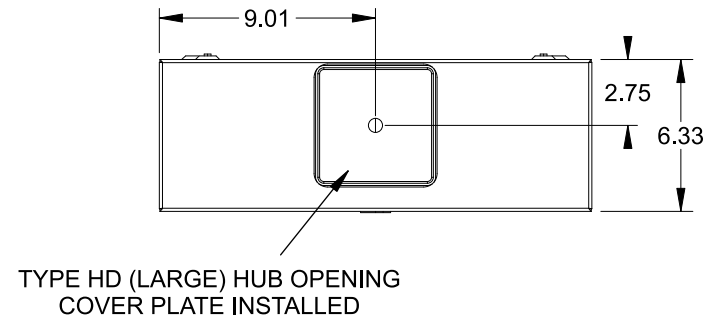

Catalog Number: 9810-8542

Features and Ratings

- Ringless Type Meter Socket
- 480A Continuous, 600A Max., 300V AC
- Outdoor Enclosure (NEMA Type 3R)
- Painted 90 Steel Enclosure
- 1 Phase, 3-Wire
- Meter Socket Type K-4UT
- For Overhead & Underground Service
- HD Type Hub Opening, Cover Plate Installed

Accessories

CONDUIT HUBS (HD Type)	
TRADE SIZE	CATALOG No.
3 INCH	EC56856 or H56856-2
3-1/2 INCH	EC56857 or H56857-2
4 INCH	EC56858 or H56858-2
Hub Cover Plate	EC56933 or H56933S

K4 Lexan Shield **K4 Manual Bypass**
 Cat No: 5007400-K Cat No: H56495

Blank Sliding Cover
 Steel - Cat. No: HA-300529-3
 Aluminum - Cat. No: HA-300529-4

Connectors, Wire Sizes and Torques

CONNECTOR	PART No.	WIRE SIZE	HEX DRIVE	TORQUE
LINE	56427	(2) #6 - 350 kcmil	5/16"	275 IN-LBS.
LOAD	56425	(2) #6 - 350 kcmil	5/16"	275 IN-LBS.
NEUTRAL	56426	(4) #6 - 350 kcmil	5/16"	275 IN-LBS.
GROUND	56734	#6 - 250 kcmil	5/16"	275 IN-LBS.

VIEW SHOWN WITH COVER REMOVED

© 2016 Copyright Siemens Industry, Inc.

TALON
Meter Socket

Description: **480A Cont, 4 Terminal, K-4UT, 300V AC, Painted Steel Enclosure**

JEL 3/18/16 | DO NOT SCALE DRAWING | Dwg No: **9810-8542**