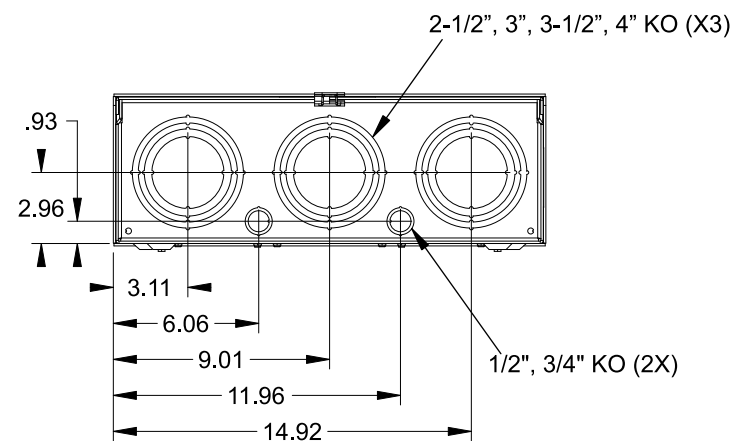

Catalog Number: 9810-8542

Features and Ratings

- Ringless Type Meter Socket
- 480A Continuous, 600A Max., 300V AC
- Outdoor Enclosure (NEMA Type 3R)
- Painted 90 Steel Enclosure
- 1 Phase, 3-Wire
- Meter Socket Type K-4UT
- For Overhead & Underground Service
- HD Type Hub Opening, Cover Plate Installed

Accessories

CONDUIT HUBS (HD Type)	
TRADE SIZE	CATALOG No.
3 INCH	EC56856 or H56856-2
3-1/2 INCH	EC56857 or H56857-2
4 INCH	EC56858 or H56858-2
Hub Cover Plate	EC56933 or H56933S

K4 Lexan Shield **K4 Manual Bypass**
 Cat No: 5007400-K Cat No: H56495

Blank Sliding Cover
 Steel - Cat. No: HA-300529-3
 Aluminum - Cat. No: HA-300529-4

Connectors, Wire Sizes and Torques

CONNECTOR	PART No.	WIRE SIZE	HEX DRIVE	TORQUE
LINE	56427	(2) #6 - 350 kcmil	5/16"	275 IN-LBS.
LOAD	56425	(2) #6 - 350 kcmil	5/16"	275 IN-LBS.
NEUTRAL	56426	(4) #6 - 350 kcmil	5/16"	275 IN-LBS.
GROUND	56734	#6 - 250 kcmil	5/16"	275 IN-LBS.

VIEW SHOWN WITH COVER REMOVED

© 2016 Copyright Siemens Industry, Inc.

TALON
Meter Socket

Description: **480A Cont, 4 Terminal, K-4UT, 300V AC, Painted Steel Enclosure**

JEL 3/18/16 | DO NOT SCALE DRAWING | Dwg No: **9810-8542**