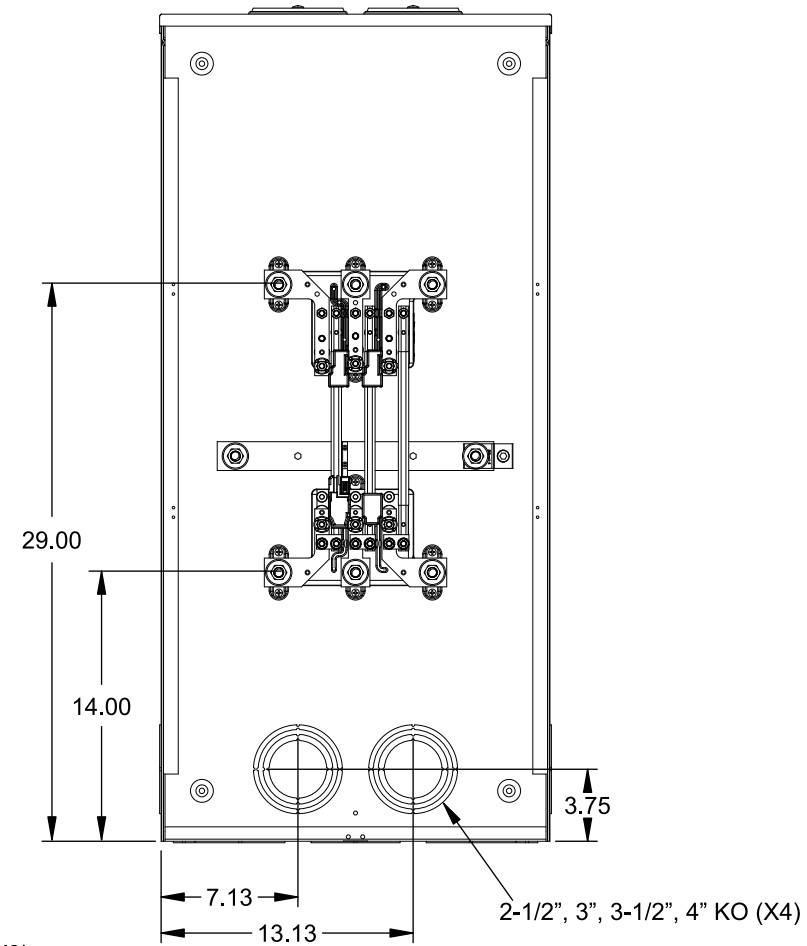

## Features and Ratings

- Ringless Type Meter Socket
- 480A Continuous, 600A Max., 600V AC
- Outdoor Enclosure (NEMA Type 3R)
- Painted G90 Steel Enclosure
- 3 Phase, Commercial/Industrial Socket
- Meter Socket Type K-7T
- For Overhead & Underground Service
- Two Large Hub Openings, HD Type Cover Plates Installed

## Accessories

CONDUIT HUBS (HD Type)	
TRADE SIZE	CATALOG No.
3 INCH	EC56856 or H56856-2
3-1/2 INCH	EC56857 or H56857-2
4 INCH	EC56858 or H56858-2
Hub Cover Plate	EC56933 or H56933S

CAT No.	DESCRIPTION
H69623	Bypass
H69685-1	Isolated Neutral Kit
H69546-1	Hex Magnet Socket Kit
H69232-1	Insulated T-Handle Kit
H65050	K-base Insulator Kit
H63864	K-base Ground Kit

## Connectors, Wire Sizes and Torques

CONNECTOR	PART No.	HEX DRIVE	WIRE SIZE	TORQUE
LINE	56427-M	3/8"	(2)#2 - 500 kcmil	375 IN-LBS.
LINE/LOAD	56732-M	3/8"	(2)#4 - 500 kcmil	375 IN-LBS.
NEUTRAL	56732-M	3/8"	(2)#4 - 500 kcmil	375 IN-LBS.
LINE/LOAD/NEUT	68752-1	5/16"	(3)#6 - 250 kcmil	275 IN-LBS.
GROUND	56734	5/16"	#6 - 250 kcmil	275 IN-LBS.

© 2016 Copyright Siemens Industry, Inc.

**TALON**

**Meter Socket**

Description: **480A Cont, 4 Terminal, K-7T, 600V AC, Painted Steel Enclosure**

JEL 2/1/16 | DO NOT SCALE DRAWING | Dwg No: **9817-9504**