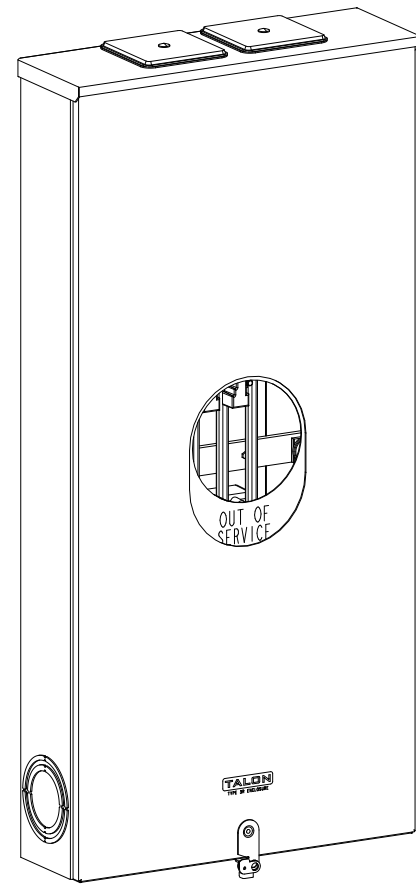

## Features and Ratings

- Ringless Type Meter Socket
- 480A Continuous, 600A Max., 600V AC
- Outdoor Enclosure (NEMA Type 3R)
- Painted G90 Steel Enclosure
- 3 Phase, Commercial/Industrial Socket
- Meter Socket Type K-7T
- For Overhead & Underground Service
- Two Large Hub Openings, HD Type Cover Plates Installed

(2) TYPE HD (LARGE) HUB OPENINGS COVER PLATES INSTALLED

VIEW SHOWN WITH COVER REMOVED