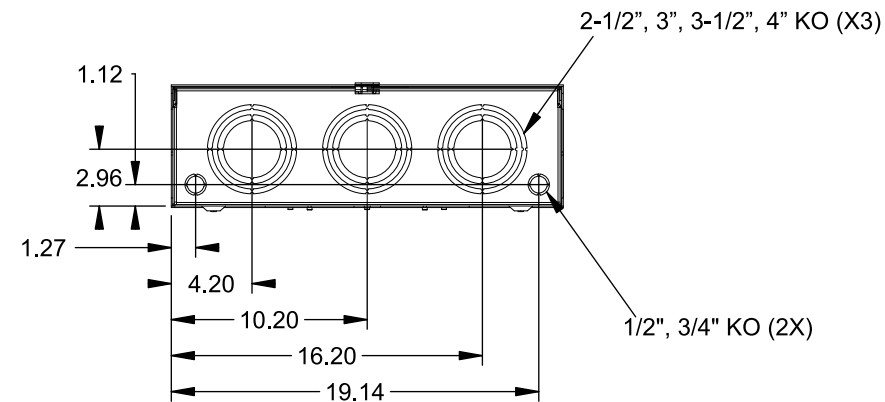

## Features and Ratings

- Ringless Type Meter Socket
- 480A Continuous, 600A Max., 600V AC
- Outdoor Enclosure (NEMA Type 3R)
- Painted G90 Steel Enclosure
- 3 Phase, Commercial/Industrial Socket
- Meter Socket Type K-7T
- For Overhead & Underground Service
- Two Large Hub Openings, HD Type Cover Plates Installed

## Accessories

CONDUIT HUBS (HD Type)	
TRADE SIZE	CATALOG No.
3 INCH	EC56856 or H56856-2
3-1/2 INCH	EC56857 or H56857-2
4 INCH	EC56858 or H56858-2
Hub Cover Plate	EC56933 or H56933S

CAT No.	DESCRIPTION
H69623	Bypass
H69685-1	Isolated Neutral Kit
H69546-1	Hex Magnet Socket Kit
H69232-1	Insulated T-Handle Kit
H65050	K-base Insulator Kit
H63864	K-base Ground Kit

## Connectors, Wire Sizes and Torques

CONNECTOR	PART No.	HEX DRIVE	WIRE SIZE	TORQUE
LINE	56427-M	3/8"	(2)#2 - 500 kcmil	375 IN-LBS.
LINE/LOAD	56732-M	3/8"	(2)#4 - 500 kcmil	375 IN-LBS.
NEUTRAL	56732-M	3/8"	(2)#4 - 500 kcmil	375 IN-LBS.
LINE/LOAD/NEUT	68752-1	5/16"	(3)#6 - 250 kcmil	275 IN-LBS.
GROUND	56734	5/16"	#6 - 250 kcmil	275 IN-LBS.

© 2016 Copyright Siemens Industry, Inc.

**TALON**

**Meter Socket**

Description: **480A Cont, 4 Terminal, K-7T, 600V AC, Painted Steel Enclosure**

JEL 2/1/16 | DO NOT SCALE DRAWING | Dwg No: **9817-9504**