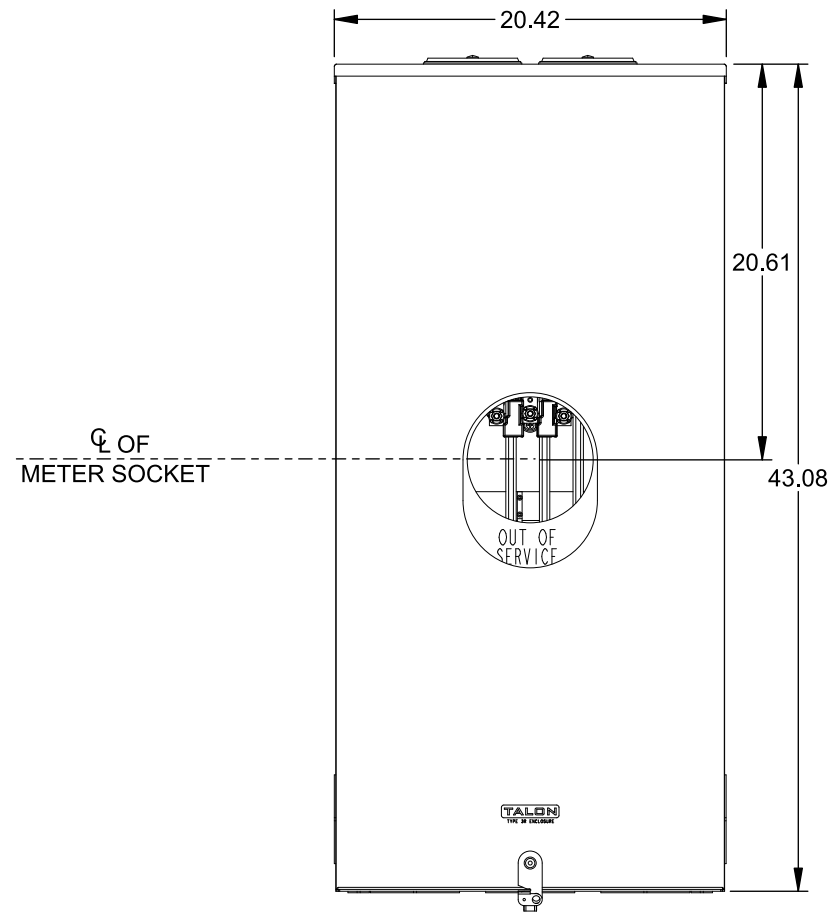

Catalog Number: 9817-9504

Features and Ratings

- Ringless Type Meter Socket
- 480A Continuous, 600A Max., 600V AC
- Outdoor Enclosure (NEMA Type 3R)
- Painted G90 Steel Enclosure
- 3 Phase, Commercial/Industrial Socket
- Meter Socket Type K-7T
- For Overhead & Underground Service
- Two Large Hub Openings, HD Type Cover Plates Installed

Accessories

CONDUIT HUBS (HD Type)	
TRADE SIZE	CATALOG No.
3 INCH	EC56856 or H56856-2
3-1/2 INCH	EC56857 or H56857-2
4 INCH	EC56858 or H56858-2
Hub Cover Plate	EC56933 or H56933S

CAT No.	DESCRIPTION
H69623	Bypass
H69685-1	Isolated Neutral Kit
H69546-1	Hex Magnet Socket Kit
H69232-1	Insulated T-Handle Kit
H65050	K-base Insulator Kit
H63864	K-base Ground Kit

Connectors, Wire Sizes and Torques

CONNECTOR	PART No.	HEX DRIVE	WIRE SIZE	TORQUE
LINE	56427-M	3/8"	(2)#2 - 500 kcmil	375 IN-LBS.
LINE/LOAD	56732-M	3/8"	(2)#4 - 500 kcmil	375 IN-LBS.
NEUTRAL	56732-M	3/8"	(2)#4 - 500 kcmil	375 IN-LBS.
LINE/LOAD/NEUT	68752-1	5/16"	(3)#6 - 250 kcmil	275 IN-LBS.
GROUND	56734	5/16"	#6 - 250 kcmil	275 IN-LBS.

© 2016 Copyright Siemens Industry, Inc.

TALON

Meter Socket

Description: **480A Cont, 4 Terminal, K-7T, 600V AC, Painted Steel Enclosure**

JEL 2/1/16 | DO NOT SCALE DRAWING | Dwg No: **9817-9504**