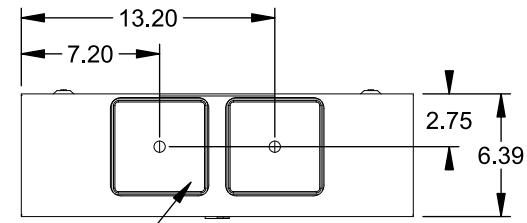

## Features and Ratings

- Ringless Type Meter Socket
- 480A Continuous, 600A Max., 600V AC
- Outdoor Enclosure (NEMA Type 3R)
- Painted G90 Steel Enclosure
- 3 Phase, Commercial/Industrial Socket
- Meter Socket Type K-7T
- For Overhead & Underground Service
- Two Large Hub Openings, HD Type Cover Plates Installed

## Connectors, Wire Sizes and Torques

CONNECTOR	PART No.	HEX DRIVE	WIRE SIZE	TORQUE
LINE	56427-M	3/8"	(2)#2 - 500 kcmil	375 IN-LBS.
LINE/LOAD	56732-M	3/8"	(2)#4 - 500 kcmil	375 IN-LBS.
NEUTRAL	56732-M	3/8"	(2)#4 - 500 kcmil	375 IN-LBS.
LINE/LOAD/NEUT	68752-1	5/16"	(3)#6 - 250 kcmil	275 IN-LBS.
GROUND	56734	5/16"	#6 - 250 kcmil	275 IN-LBS.

© 2016 Copyright Siemens Industry, Inc.

**TALON**

**Meter Socket**

Description: **480A Cont, 4 Terminal, K-7T, 600V AC, Painted Steel Enclosure**

JEL 2/1/16 | DO NOT SCALE DRAWING | Dwg No: **9817-9504**