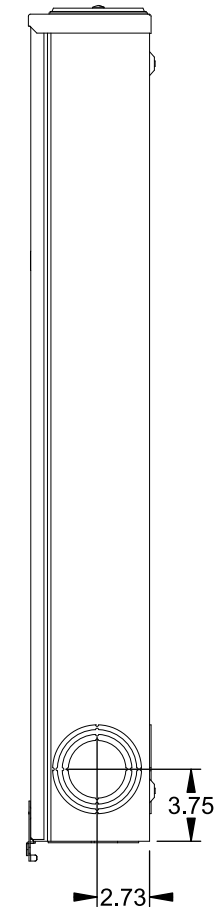

## Features and Ratings

- Ringless Type Meter Socket
- 480A Continuous, 600A Max., 600V AC
- Outdoor Enclosure (NEMA Type 3R)
- Painted G90 Steel Enclosure
- 3 Phase, Commercial/Industrial Socket
- Meter Socket Type K-7T
- For Overhead & Underground Service
- Two Large Hub Openings, HD Type Cover Plates Installed

(2) TYPE HD (LARGE) HUB OPENINGS COVER PLATES INSTALLED

VIEW SHOWN WITH COVER REMOVED

## Accessories

CONDUIT HUBS (HD Type)	
TRADE SIZE	CATALOG No.
3 INCH	EC56856 or H56856-2
3-1/2 INCH	EC56857 or H56857-2
4 INCH	EC56858 or H56858-2
Hub Cover Plate	EC56933 or H56933S

CAT No.	DESCRIPTION
H69623	Bypass
H69685-1	Isolated Neutral Kit
H69546-1	Hex Magnet Socket Kit
H69232-1	Insulated T-Handle Kit
H65050	K-base Insulator Kit
H63864	K-base Ground Kit

## Connectors, Wire Sizes and Torques

CONNECTOR	PART No.	HEX DRIVE	WIRE SIZE	TORQUE
LINE	56427-M	3/8"	(2)#2 - 500 kcmil	375 IN-LBS.
LINE/LOAD	56732-M	3/8"	(2)#4 - 500 kcmil	375 IN-LBS.
NEUTRAL	56732-M	3/8"	(2)#4 - 500 kcmil	375 IN-LBS.
LINE/LOAD/NEUT	68752-1	5/16"	(3)#6 - 250 kcmil	275 IN-LBS.
GROUND	56734	5/16"	#6 - 250 kcmil	275 IN-LBS.