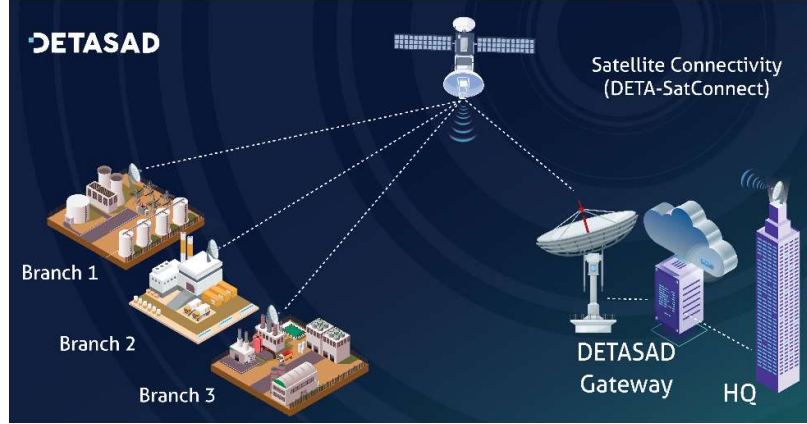

Product Name: Satellite Connectivity (DETA-SatConnect)

Overview:

DETASAD's cutting-edge connectivity over satellite service, DETA-SatConnect, is designed to provide seamless and reliable connectivity across Saudi Arabia, ensuring your business stay connected with your business centers and branches. This service is perfect for businesses and organizations that require reliable connectivity without relying on traditional terrestrial networks. DETA-SatConnect provides a different flavour of speeds will be supported, enabling clients to select from dedicated links and shared pools. Additionally, clients can choose their preferred service setup from a wide array of L-3 options which connect different sites regardless of their locations.

Features & Benefits:

- Coverage across the Kingdom.
- Flexible upload and download speeds.
- Saudi-based Satellite Gateway and Connectivity backbone.
- Rapid deployment by DETASAD's highly skilled Satellite Team.
- Flexible packages tailored as per customer needs.
- Adhering to the highest standards of cybersecurity compliance
- Fully managed service 24/7 NOC support.
- Scalable setup incorporating value-added services through DETASAD's cloud platform, "DETA-Cloud".
- Provide data and video streaming.