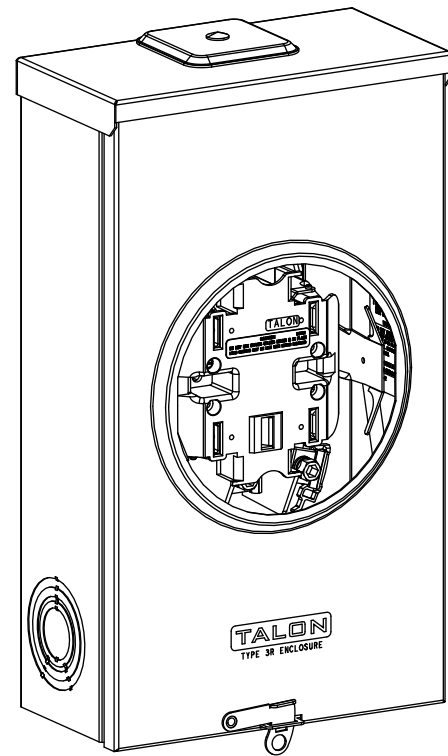

**Catalog Number: 40005-08**

**Features and Ratings**

- Ringless Type Meter Socket
- 200A Continuous, 200A Max., 600V AC
- Outdoor Enclosure (NEMA Type 3R)
- Painted Steel Enclosure
- 3 Phase, 3-Wire
- 5 Jaw Meter Socket, 5th Jaw Kit @ 6 o'clock Position
- Meter Socket Type HQ-5
- For Overhead Service Only
- RX Type Hub Opening w/Small Coverplate
- Lever Bypass
- One Ground Lug Installed

VIEW SHOWN WITH COVER REMOVED

**Accessories**

CONDUIT HUBS (RX Type)	
TRADE SIZE	CATALOG No.
1-1/4 INCH	EC38597 or H38597-2
1-1/2 INCH	EC38598 or H38598-2
2 INCH	EC38599 or H38599-2
2-1/2 INCH	EC38600 or H38600-2

Hub Cover Plate EC38595 or H38595-1

Meter Opening Cover Plate  
Cat No: H659-0162

**Connectors, Wire Sizes and Torques**

CONNECTOR	WIRE SIZE	TORQUE
LINE, LOAD, NEUTRAL*	#6 - 350 kcmil	275 IN.-LBS.
GROUND	#14 - 2 AWG	45 IN.-LBS.

\* External Hex Drive 1/2"  
\* Internal Hex Drive 5/16"

© 2015 Copyright Siemens Industry, Inc.

**TALON**  
**Meter Socket**

Description: **200A Cont, 5 Jaw, HQ-5, 600V AC, Painted Steel Enclosure**

JEL 8/30/15 DO NOT SCALE DRAWING Dwg No: **40005-08**