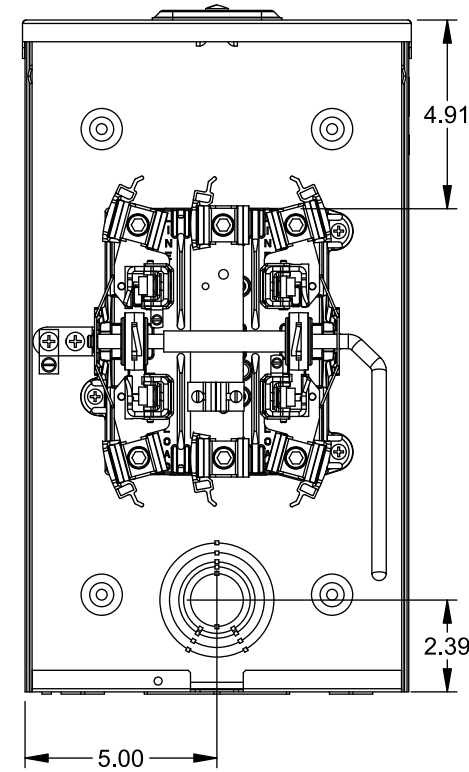

**Catalog Number: 40005-08**

**Features and Ratings**

- Ringless Type Meter Socket
- 200A Continuous, 200A Max., 600V AC
- Outdoor Enclosure (NEMA Type 3R)
- Painted Steel Enclosure
- 3 Phase, 3-Wire
- 5 Jaw Meter Socket, 5th Jaw Kit @ 6 o'clock Position
- Meter Socket Type HQ-5
- For Overhead Service Only
- RX Type Hub Opening w/Small Coverplate
- Lever Bypass
- One Ground Lug Installed

VIEW SHOWN WITH COVER REMOVED

**Accessories**

CONDUIT HUBS (RX Type)	
TRADE SIZE	CATALOG No.
1-1/4 INCH	EC38597 or H38597-2
1-1/2 INCH	EC38598 or H38598-2
2 INCH	EC38599 or H38599-2
2-1/2 INCH	EC38600 or H38600-2

Hub Cover Plate EC38595 or H38595-1

Meter Opening Cover Plate  
Cat No: H659-0162

**Connectors, Wire Sizes and Torques**

CONNECTOR	WIRE SIZE	TORQUE
LINE, LOAD, NEUTRAL*	#6 - 350 kcmil	275 IN.-LBS.
GROUND	#14 - 2 AWG	45 IN.-LBS.

\* External Hex Drive 1/2"  
\* Internal Hex Drive 5/16"

© 2015 Copyright Siemens Industry, Inc.

**TALON**  
**Meter Socket**

Description: **200A Cont, 5 Jaw, HQ-5, 600V AC, Painted Steel Enclosure**

JEL 8/30/15 DO NOT SCALE DRAWING Dwg No: **40005-08**