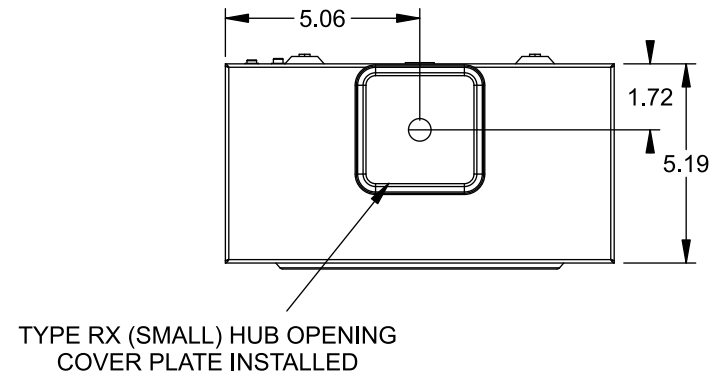

**Catalog Number: 40005-08**

**Features and Ratings**

- Ringless Type Meter Socket
- 200A Continuous, 200A Max., 600V AC
- Outdoor Enclosure (NEMA Type 3R)
- Painted Steel Enclosure
- 3 Phase, 3-Wire
- 5 Jaw Meter Socket, 5th Jaw Kit @ 6 o'clock Position
- Meter Socket Type HQ-5
- For Overhead Service Only
- RX Type Hub Opening w/Small Coverplate
- Lever Bypass
- One Ground Lug Installed

VIEW SHOWN WITH COVER REMOVED

**Accessories**

CONDUIT HUBS (RX Type)	
TRADE SIZE	CATALOG No.
1-1/4 INCH	EC38597 or H38597-2
1-1/2 INCH	EC38598 or H38598-2
2 INCH	EC38599 or H38599-2
2-1/2 INCH	EC38600 or H38600-2

Hub Cover Plate EC38595 or H38595-1

Meter Opening Cover Plate  
Cat No: H659-0162

**Connectors, Wire Sizes and Torques**

CONNECTOR	WIRE SIZE	TORQUE
LINE, LOAD, NEUTRAL*	#6 - 350 kcmil	275 IN.-LBS.
GROUND	#14 - 2 AWG	45 IN.-LBS.

\* External Hex Drive 1/2"  
\* Internal Hex Drive 5/16"

© 2015 Copyright Siemens Industry, Inc.

**TALON**  
**Meter Socket**

Description: **200A Cont, 5 Jaw, HQ-5, 600V AC, Painted Steel Enclosure**

JEL 8/30/15 DO NOT SCALE DRAWING Dwg No: **40005-08**