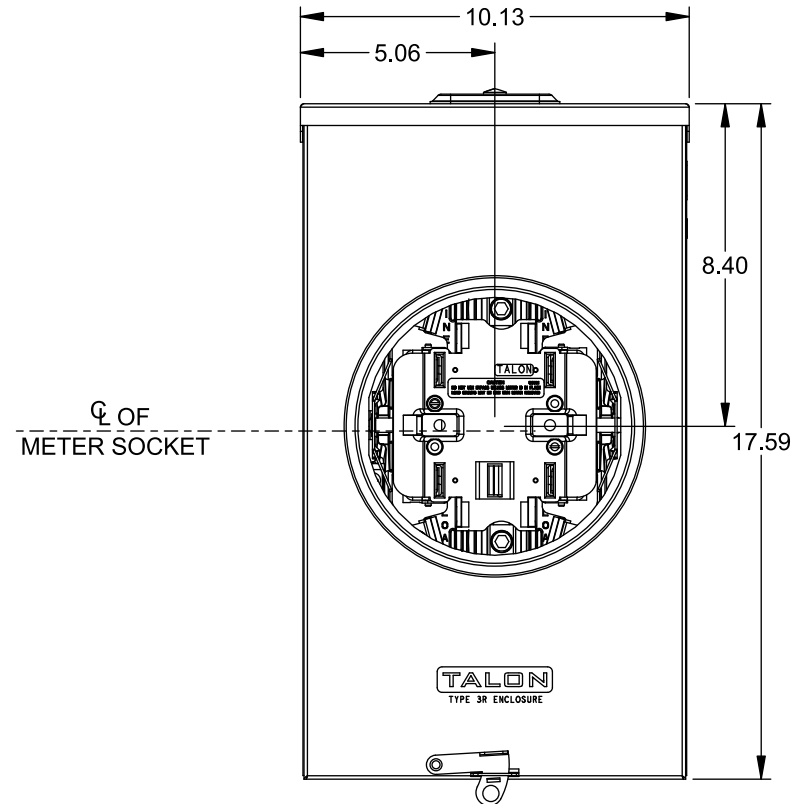

**Catalog Number: 40005-08**

**Features and Ratings**

- Ringless Type Meter Socket
- 200A Continuous, 200A Max., 600V AC
- Outdoor Enclosure (NEMA Type 3R)
- Painted Steel Enclosure
- 3 Phase, 3-Wire
- 5 Jaw Meter Socket, 5th Jaw Kit @ 6 o'clock Position
- Meter Socket Type HQ-5
- For Overhead Service Only
- RX Type Hub Opening w/Small Coverplate
- Lever Bypass
- One Ground Lug Installed

VIEW SHOWN WITH COVER REMOVED

**Accessories**

CONDUIT HUBS (RX Type)	
TRADE SIZE	CATALOG No.
1-1/4 INCH	EC38597 or H38597-2
1-1/2 INCH	EC38598 or H38598-2
2 INCH	EC38599 or H38599-2
2-1/2 INCH	EC38600 or H38600-2

Hub Cover Plate EC38595 or H38595-1

Meter Opening Cover Plate  
Cat No: H659-0162

**Connectors, Wire Sizes and Torques**

CONNECTOR	WIRE SIZE	TORQUE
LINE, LOAD, NEUTRAL*	#6 - 350 kcmil	275 IN.-LBS.
GROUND	#14 - 2 AWG	45 IN.-LBS.

\* External Hex Drive 1/2"  
\* Internal Hex Drive 5/16"

© 2015 Copyright Siemens Industry, Inc.

**TALON**  
**Meter Socket**

Description: **200A Cont, 5 Jaw, HQ-5, 600V AC, Painted Steel Enclosure**

JEL 8/30/15 DO NOT SCALE DRAWING Dwg No: **40005-08**