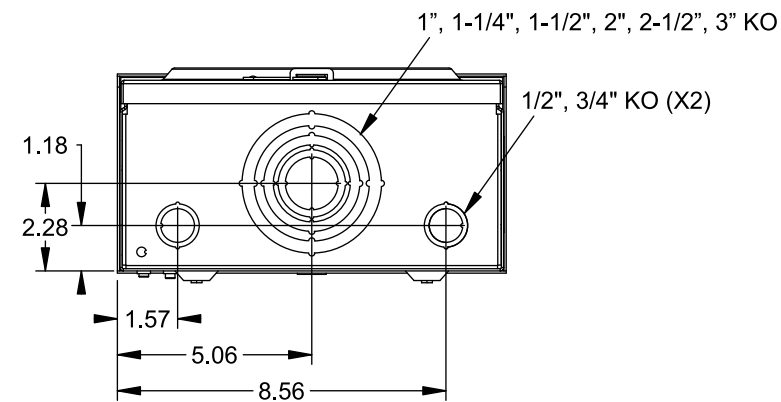

**Catalog Number: 40005-08**

**Features and Ratings**

- Ringless Type Meter Socket
- 200A Continuous, 200A Max., 600V AC
- Outdoor Enclosure (NEMA Type 3R)
- Painted Steel Enclosure
- 3 Phase, 3-Wire
- 5 Jaw Meter Socket, 5th Jaw Kit @ 6 o'clock Position
- Meter Socket Type HQ-5
- For Overhead Service Only
- RX Type Hub Opening w/Small Coverplate
- Lever Bypass
- One Ground Lug Installed

VIEW SHOWN WITH COVER REMOVED

**Accessories**

CONDUIT HUBS (RX Type)	
TRADE SIZE	CATALOG No.
1-1/4 INCH	EC38597 or H38597-2
1-1/2 INCH	EC38598 or H38598-2
2 INCH	EC38599 or H38599-2
2-1/2 INCH	EC38600 or H38600-2

Hub Cover Plate EC38595 or H38595-1

Meter Opening Cover Plate  
Cat No: H659-0162

**Connectors, Wire Sizes and Torques**

CONNECTOR	WIRE SIZE	TORQUE
LINE, LOAD, NEUTRAL*	#6 - 350 kcmil	275 IN.-LBS.
GROUND	#14 - 2 AWG	45 IN.-LBS.

\* External Hex Drive 1/2"  
\* Internal Hex Drive 5/16"

© 2015 Copyright Siemens Industry, Inc.

**TALON**  
**Meter Socket**

Description: **200A Cont, 5 Jaw, HQ-5, 600V AC, Painted Steel Enclosure**

JEL 8/30/15 DO NOT SCALE DRAWING Dwg No: **40005-08**