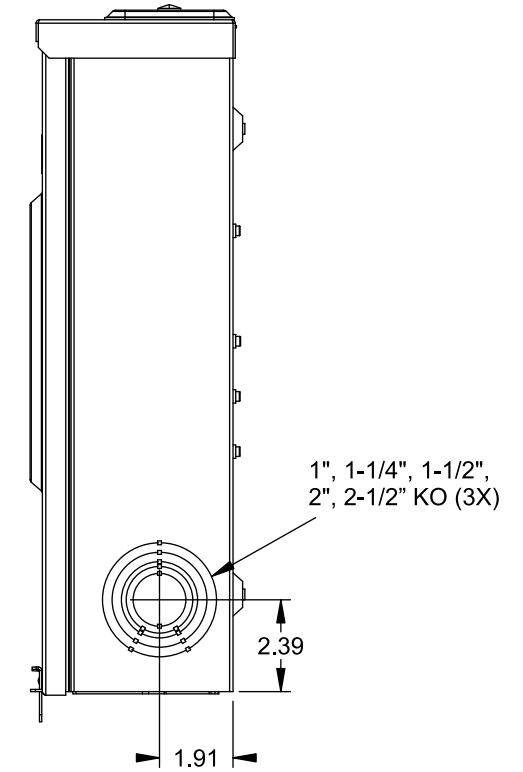

**Catalog Number: 40005-08**

**Features and Ratings**

- Ringless Type Meter Socket
- 200A Continuous, 200A Max., 600V AC
- Outdoor Enclosure (NEMA Type 3R)
- Painted Steel Enclosure
- 3 Phase, 3-Wire
- 5 Jaw Meter Socket, 5th Jaw Kit @ 6 o'clock Position
- Meter Socket Type HQ-5
- For Overhead Service Only
- RX Type Hub Opening w/Small Coverplate
- Lever Bypass
- One Ground Lug Installed

VIEW SHOWN WITH COVER REMOVED

**Accessories**

CONDUIT HUBS (RX Type)	
TRADE SIZE	CATALOG No.
1-1/4 INCH	EC38597 or H38597-2
1-1/2 INCH	EC38598 or H38598-2
2 INCH	EC38599 or H38599-2
2-1/2 INCH	EC38600 or H38600-2

Hub Cover Plate EC38595 or H38595-1

Meter Opening Cover Plate  
Cat No: H659-0162

**Connectors, Wire Sizes and Torques**

CONNECTOR	WIRE SIZE	TORQUE
LINE, LOAD, NEUTRAL*	#6 - 350 kcmil	275 IN.-LBS.
GROUND	#14 - 2 AWG	45 IN.-LBS.

\* External Hex Drive 1/2"  
\* Internal Hex Drive 5/16"

© 2015 Copyright Siemens Industry, Inc.

**TALON**  
**Meter Socket**

Description: **200A Cont, 5 Jaw, HQ-5, 600V AC, Painted Steel Enclosure**

JEL 8/30/15 DO NOT SCALE DRAWING Dwg No: **40005-08**