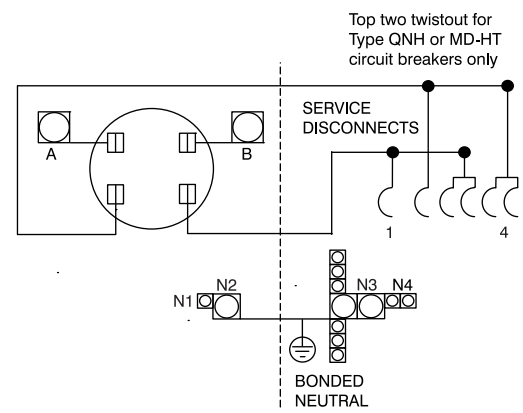

Schematic

Terminal	Wire Size	Torque
A, B	250kcmil - #6	275 lb-in
N1	#2 - #3	50 lb-in
	#4 - #6	45 lb-in
	#8	40 lb-in
	#10 - #14	35 lb-in
N2	250kcmil - #6	275 lb-in
N3	250kcmil - #4	275 lb-in
N4	1/0 - #14	120 lb-in
Neutral Bar	#10 - #14 CU/	20 lb-in
	#10 - #12 AL	
	#8	25 lb-in
	#6 - #4	35 lb-in
Branch Breaker	See Markings on Breaker	

© 2018 Copyright Siemens Industry, Inc.

SIEMENS
Siemens Industry, Inc.

Meter Load Center Combination

Description: **200A Max, 4 Sp/6 Ckt, 7/8 Barrel Lock Provision, OH/UG, Ringless**

KAM 12/12/18 Fam D DO NOT SCALE DRAWING Dwg. No. **MM0406L1200RH**