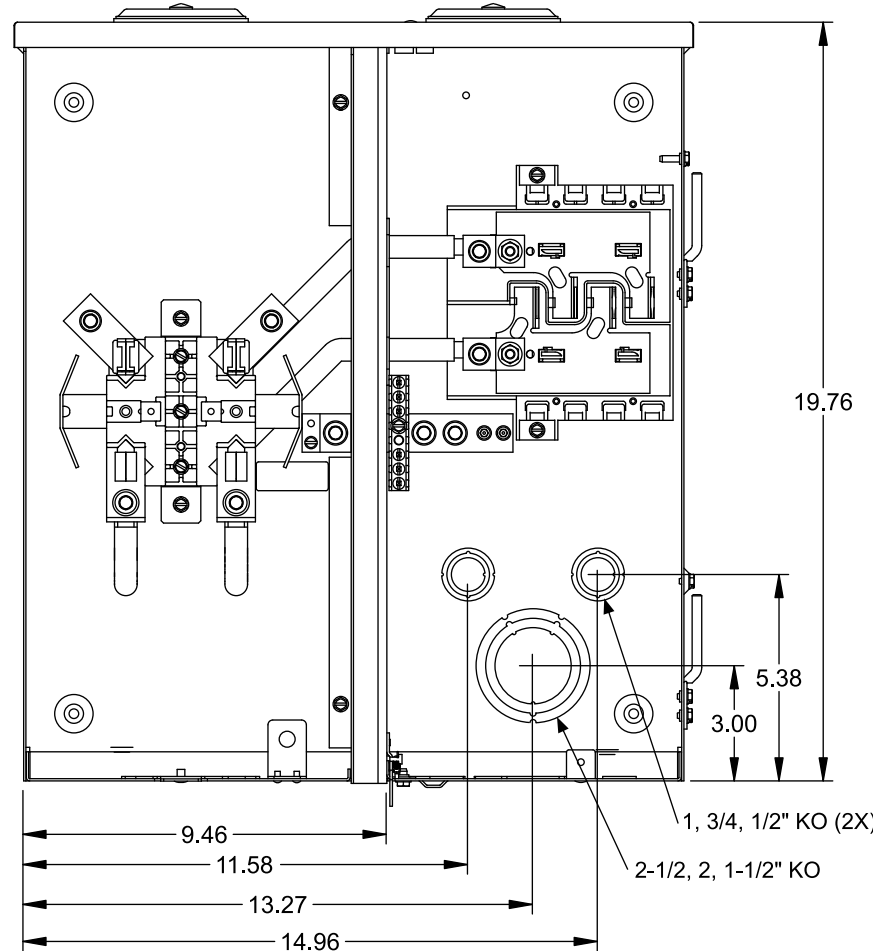

## Features and Ratings

- Outdoor Enclosure (NEMA Type 3R)
- 4 Jaw Meter Socket, Ringless Type Meter Cover
- Meter Socket Rating: 200A Continuous
- 200A Max., 1 Phase, 3 Wire, 120/240V~
- (4) 1" Spaces, (6) Circuits Max.
- 22,000 AIC Max. Rated (See Wiring Diagram for Details)
- Uses RX Type Hubs (Top), HC Type Hubs (Bottom)
- Overhead or Underground Service Entrance
- 7/8" Barrel Lock KO and Bracket Included

RX Type Hub Opening with Cover Plate Installed (2X)

View Shown Without Door, Cover

View Shown Without Door, Cover, Deadfront

## Accessories, Torques & Wire Sizes

Trade size (in)	Catalog number
<i>RX Type Hub (top endwall)</i>	
1 1/4"	EC38597
1 1/2"	EC38598
2"	EC38599
2 1/2"	EC38600
RX Cover Plate	EC38595
<i>HC Type Hub (bottom endwall)</i>	
2"	ECHC200
2 1/2"	ECHC250
3"	ECHC300

## Schematic

Terminal	Wire Size	Torque
A, B	250kcmil - #6	275 lb-in
N1	#2 - #3	50 lb-in
	#4 - #6	45 lb-in
	#8	40 lb-in
	#10 - #14	35 lb-in
N2	250kcmil - #6	275 lb-in
N3	250kcmil - #4	275 lb-in
N4	1/0 - #14	120 lb-in
Neutral Bar	#10 - #14 CU/	20 lb-in
	#10 - #12 AL	
	#8	25 lb-in
	#6 - #4	35 lb-in
Branch Breaker	See Markings on Breaker	