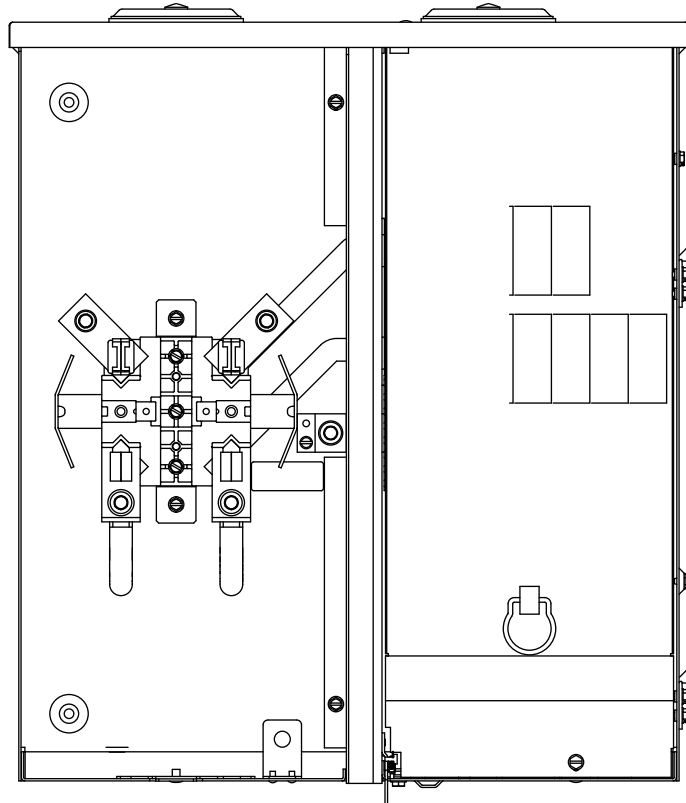

## Features and Ratings

- Outdoor Enclosure (NEMA Type 3R)
- 4 Jaw Meter Socket, Ringless Type Meter Cover
- Meter Socket Rating: 200A Continuous
- 200A Max., 1 Phase, 3 Wire, 120/240V~
- (4) 1" Spaces, (6) Circuits Max.
- 22,000 AIC Max. Rated (See Wiring Diagram for Details)
- Uses RX Type Hubs (Top), HC Type Hubs (Bottom)
- Overhead or Underground Service Entrance
- 7/8" Barrel Lock KO and Bracket Included

RX Type Hub Opening with Cover Plate Installed (2X)

View Shown Without Door, Cover

View Shown Without Door, Cover, Deadfront

## Accessories, Torques & Wire Sizes

Trade size (in)	Catalog number
<i>RX Type Hub (top endwall)</i>	
1 1/4"	EC38597
1 1/2"	EC38598
2"	EC38599
2 1/2"	EC38600
RX Cover Plate	EC38595
<i>HC Type Hub (bottom endwall)</i>	
2"	ECHC200
2 1/2"	ECHC250
3"	ECHC300