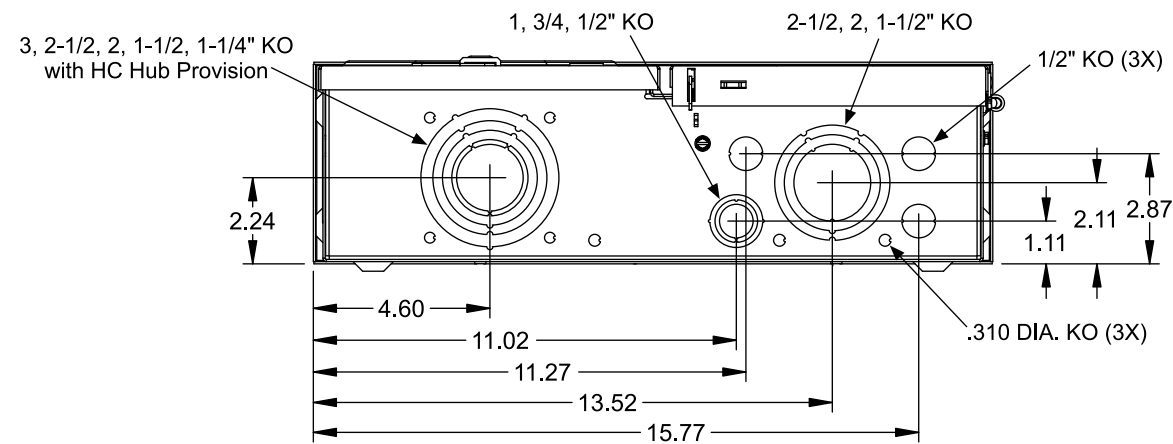

## Features and Ratings

- Outdoor Enclosure (NEMA Type 3R)
- 4 Jaw Meter Socket, Ringless Type Meter Cover
- Meter Socket Rating: 200A Continuous
- 200A Max., 1 Phase, 3 Wire, 120/240V~
- (4) 1" Spaces, (6) Circuits Max.
- 22,000 AIC Max. Rated (See Wiring Diagram for Details)
- Uses RX Type Hubs (Top), HC Type Hubs (Bottom)
- Overhead or Underground Service Entrance
- 7/8" Barrel Lock KO and Bracket Included

RX Type Hub Opening with Cover Plate Installed (2X)

View Shown Without Door, Cover

View Shown Without Door, Cover, Deadfront

## Accessories, Torques & Wire Sizes

Trade size (in)	Catalog number
<i>RX Type Hub (top endwall)</i>	
1 1/4"	EC38597
1 1/2"	EC38598
2"	EC38599
2 1/2"	EC38600
RX Cover Plate	EC38595
<i>HC Type Hub (bottom endwall)</i>	
2"	ECHC200
2 1/2"	ECHC250
3"	ECHC300