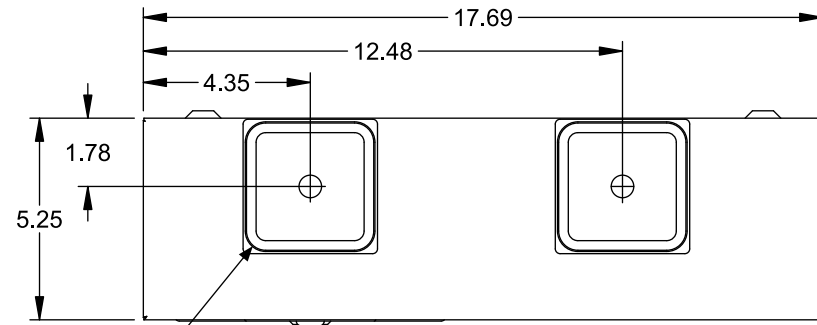

## Features and Ratings

- Outdoor Enclosure (NEMA Type 3R)
- 4 Jaw Meter Socket, Ringless Type Meter Cover
- Meter Socket Rating: 200A Continuous
- 200A Max., 1 Phase, 3 Wire, 120/240V~
- (4) 1" Spaces, (6) Circuits Max.
- 22,000 AIC Max. Rated (See Wiring Diagram for Details)
- Uses RX Type Hubs (Top), HC Type Hubs (Bottom)
- Overhead or Underground Service Entrance
- 7/8" Barrel Lock KO and Bracket Included

RX Type Hub Opening with Cover Plate Installed (2X)

View Shown Without Door, Cover

View Shown Without Door, Cover, Deadfront

## Accessories, Torques & Wire Sizes

Trade size (in)	Catalog number
<i>RX Type Hub (top endwall)</i>	
1 1/4"	EC38597
1 1/2"	EC38598
2"	EC38599
2 1/2"	EC38600
RX Cover Plate	EC38595
<i>HC Type Hub (bottom endwall)</i>	
2"	ECHC200
2 1/2"	ECHC250
3"	ECHC300

## Schematic

Terminal	Wire Size	Torque
A, B	250kcmil - #6	275 lb-in
N1	#2 - #3	50 lb-in
	#4 - #6	45 lb-in
	#8	40 lb-in
	#10 - #14	35 lb-in
N2	250kcmil - #6	275 lb-in
N3	250kcmil - #4	275 lb-in
N4	1/0 - #14	120 lb-in
Neutral Bar	#10 - #14 CU/	20 lb-in
	#10 - #12 AL	
	#8	25 lb-in
	#6 - #4	35 lb-in
Branch Breaker	See Markings on Breaker	