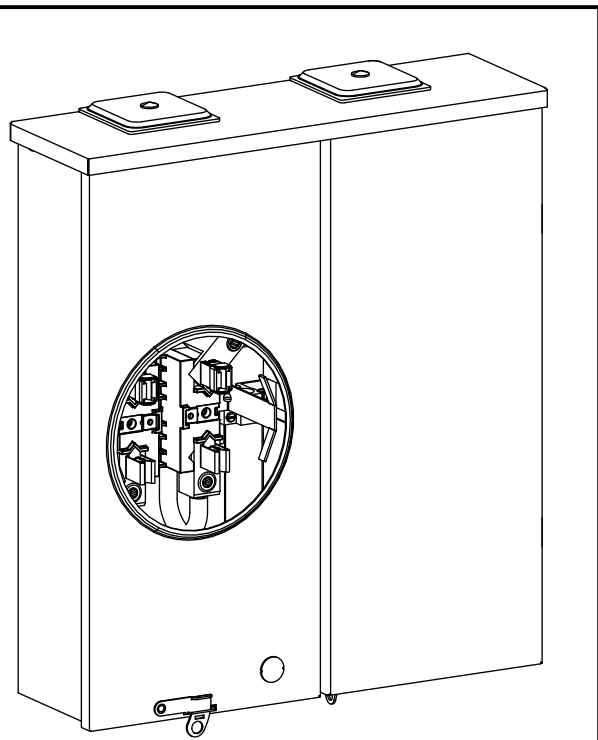

## Features and Ratings

- Outdoor Enclosure (NEMA Type 3R)
- 4 Jaw Meter Socket, Ringless Type Meter Cover
- Meter Socket Rating: 200A Continuous
- 200A Max., 1 Phase, 3 Wire, 120/240V~
- (4) 1" Spaces, (6) Circuits Max.
- 22,000 AIC Max. Rated (See Wiring Diagram for Details)
- Uses RX Type Hubs (Top), HC Type Hubs (Bottom)
- Overhead or Underground Service Entrance
- 7/8" Barrel Lock KO and Bracket Included

RX Type Hub Opening with Cover Plate Installed (2X)

View Shown Without Door, Cover

View Shown Without Door, Cover, Deadfront

## Accessories, Torques & Wire Sizes

Trade size (in)	Catalog number
<i>RX Type Hub (top endwall)</i>	
1 1/4"	EC38597
1 1/2"	EC38598
2"	EC38599
2 1/2"	EC38600
RX Cover Plate	EC38595
<i>HC Type Hub (bottom endwall)</i>	
2"	ECHC200
2 1/2"	ECHC250
3"	ECHC300