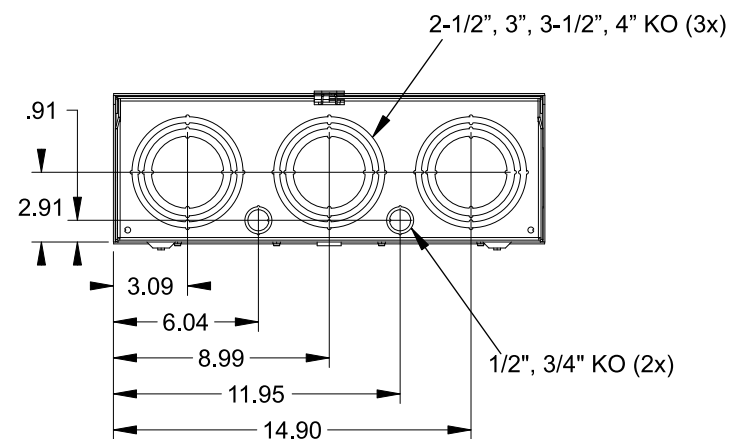

## Accessories

CONDUIT HUBS (HD Type)	
TRADE SIZE	CATALOG No.
3 INCH	EC56856 or H56856-2
3-1/2 INCH	EC56857 or H56857-2
4 INCH	EC56858 or H56858-2
Hub Cover Plate	EC56933 or H56933S

**K4 Lexan Shield**      **K4 Manual Bypass**  
 Cat No: 5007400-K      Cat No: H56495

## Connectors, Wire Sizes and Torques

CONNECTOR	PART No.	WIRE SIZE	HEX DRIVE	TORQUE
LINE	56427-M	(2) #4 - 500 kcmil	3/8"	375 IN-LBS.
LOAD	56425-M	(2) #4 - 500 kcmil	3/8"	375 IN-LBS.
NEUTRAL	56490	(2) #4 - 500 kcmil	3/8"	375 IN-LBS.
GROUND	56734	#6 - 250 kcmil	5/16"	275 IN-LBS.

VIEW SHOWN WITH COVER REMOVED

© 2016 Copyright Siemens Industry, Inc.

**TALON**

**Meter Socket**

Description: **480A Cont, 4 Terminal, K-4UT, 300V AC, Painted Steel Enclosure**

JEL 3/18/16    DO NOT SCALE DRAWING    Dwg No: **9810-9502**