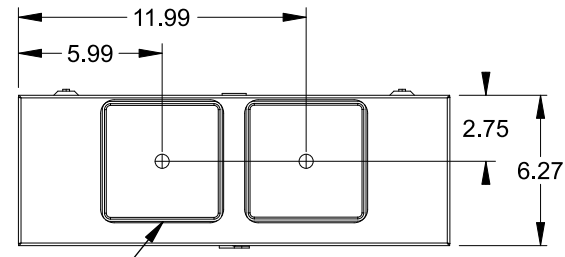

## Features and Ratings

- Ringless Type Meter Socket
- 480A Continuous, 600A Max., 300V AC
- Outdoor Enclosure (NEMA Type 3R)
- Painted G90 Steel Enclosure
- 1 Phase, 3-Wire
- Meter Socket Type K-4UT
- For Overhead & Underground Service
- HD Type Hub Openings, 2 Cover Plates Installed

## Accessories

CONDUIT HUBS (HD Type)	
TRADE SIZE	CATALOG No.
3 INCH	EC56856 or H56856-2
3-1/2 INCH	EC56857 or H56857-2
4 INCH	EC56858 or H56858-2
Hub Cover Plate	EC56933 or H56933S

**K4 Lexan Shield**      **K4 Manual Bypass**  
 Cat No: 5007400-K      Cat No: H56495

## Connectors, Wire Sizes and Torques

CONNECTOR	PART No.	WIRE SIZE	HEX DRIVE	TORQUE
LINE	56427-M	(2) #4 - 500 kcmil	3/8"	375 IN-LBS.
LOAD	56425-M	(2) #4 - 500 kcmil	3/8"	375 IN-LBS.
NEUTRAL	56490	(2) #4 - 500 kcmil	3/8"	375 IN-LBS.
GROUND	56734	#6 - 250 kcmil	5/16"	275 IN-LBS.

VIEW SHOWN WITH COVER REMOVED

© 2016 Copyright Siemens Industry, Inc.

**TALON**

**Meter Socket**

Description: **480A Cont, 4 Terminal, K-4UT, 300V AC, Painted Steel Enclosure**

JEL 3/18/16    DO NOT SCALE DRAWING    Dwg No: **9810-9502**