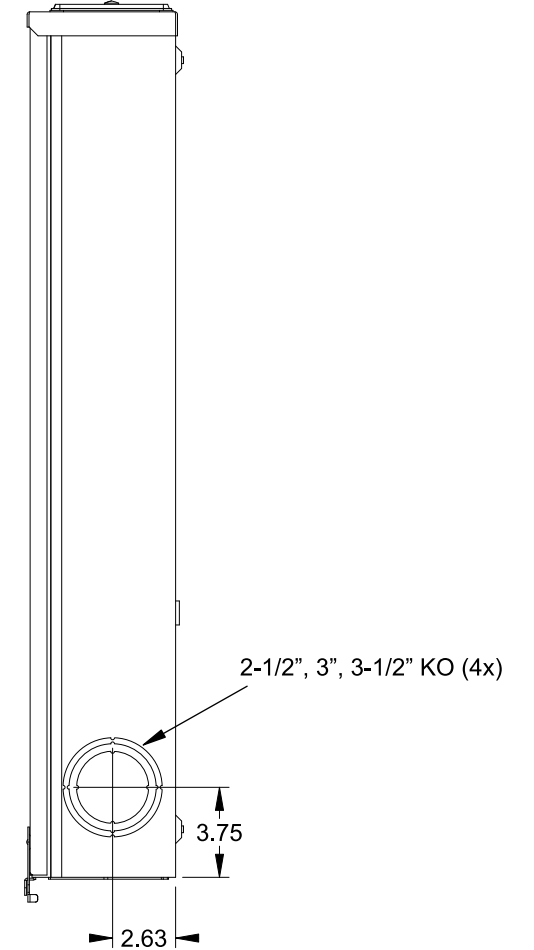

## Accessories

CONDUIT HUBS (HD Type)	
TRADE SIZE	CATALOG No.
3 INCH	EC56856 or H56856-2
3-1/2 INCH	EC56857 or H56857-2
4 INCH	EC56858 or H56858-2
Hub Cover Plate	EC56933 or H56933S

**K4 Lexan Shield**      **K4 Manual Bypass**  
 Cat No: 5007400-K      Cat No: H56495

## Connectors, Wire Sizes and Torques

CONNECTOR	PART No.	WIRE SIZE	HEX DRIVE	TORQUE
LINE	56427-M	(2) #4 - 500 kcmil	3/8"	375 IN-LBS.
LOAD	56425-M	(2) #4 - 500 kcmil	3/8"	375 IN-LBS.
NEUTRAL	56490	(2) #4 - 500 kcmil	3/8"	375 IN-LBS.
GROUND	56734	#6 - 250 kcmil	5/16"	275 IN-LBS.

VIEW SHOWN WITH COVER REMOVED

© 2016 Copyright Siemens Industry, Inc.

**TALON**

**Meter Socket**

Description: **480A Cont, 4 Terminal, K-4UT, 300V AC, Painted Steel Enclosure**

JEL 3/18/16    DO NOT SCALE DRAWING    Dwg No: **9810-9502**