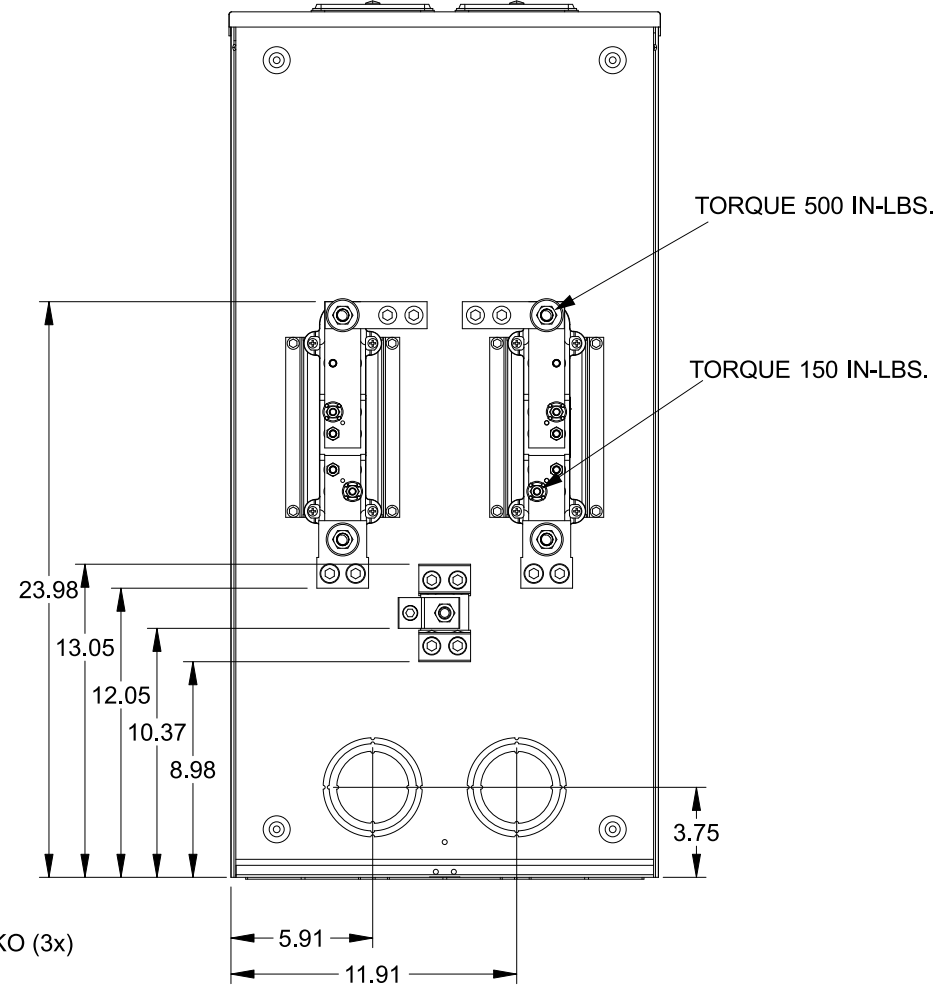

## Features and Ratings

- Ringless Type Meter Socket
- 480A Continuous, 600A Max., 300V AC
- Outdoor Enclosure (NEMA Type 3R)
- Painted G90 Steel Enclosure
- 1 Phase, 3-Wire
- Meter Socket Type K-4UT
- For Overhead & Underground Service
- HD Type Hub Openings, 2 Cover Plates Installed

## Accessories

CONDUIT HUBS (HD Type)	
TRADE SIZE	CATALOG No.
3 INCH	EC56856 or H56856-2
3-1/2 INCH	EC56857 or H56857-2
4 INCH	EC56858 or H56858-2
Hub Cover Plate	EC56933 or H56933S

**K4 Lexan Shield**      **K4 Manual Bypass**  
 Cat No: 5007400-K      Cat No: H56495

## Connectors, Wire Sizes and Torques

CONNECTOR	PART No.	WIRE SIZE	HEX DRIVE	TORQUE
LINE	56427-M	(2) #4 - 500 kcmil	3/8"	375 IN-LBS.
LOAD	56425-M	(2) #4 - 500 kcmil	3/8"	375 IN-LBS.
NEUTRAL	56490	(2) #4 - 500 kcmil	3/8"	375 IN-LBS.
GROUND	56734	#6 - 250 kcmil	5/16"	275 IN-LBS.

VIEW SHOWN WITH COVER REMOVED

© 2016 Copyright Siemens Industry, Inc.

**TALON**

**Meter Socket**

Description: **480A Cont, 4 Terminal, K-4UT, 300V AC, Painted Steel Enclosure**

JEL 3/18/16    DO NOT SCALE DRAWING    Dwg No: **9810-9502**