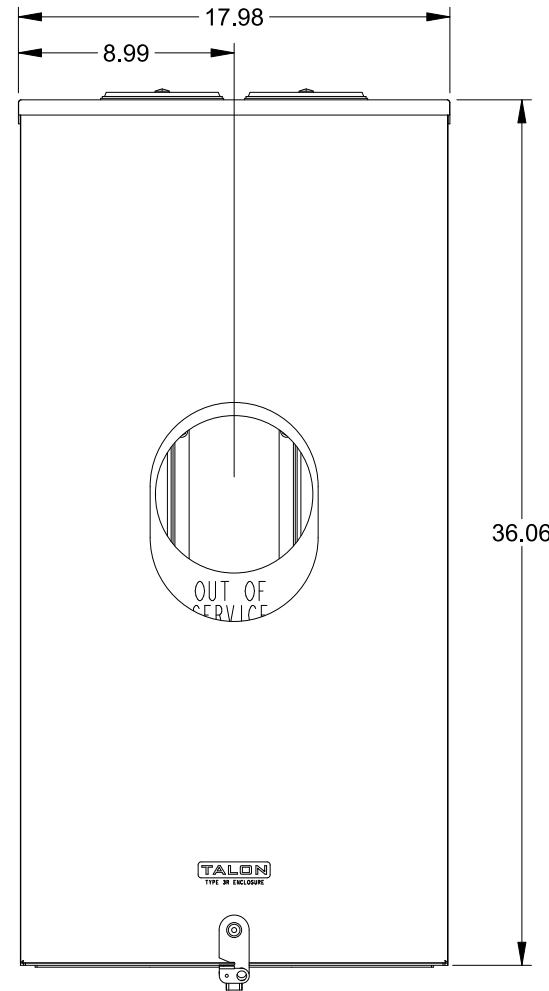

## Accessories

CONDUIT HUBS (HD Type)	
TRADE SIZE	CATALOG No.
3 INCH	EC56856 or H56856-2
3-1/2 INCH	EC56857 or H56857-2
4 INCH	EC56858 or H56858-2
Hub Cover Plate	EC56933 or H56933S

**K4 Lexan Shield**      **K4 Manual Bypass**  
 Cat No: 5007400-K      Cat No: H56495

## Connectors, Wire Sizes and Torques

CONNECTOR	PART No.	WIRE SIZE	HEX DRIVE	TORQUE
LINE	56427-M	(2) #4 - 500 kcmil	3/8"	375 IN-LBS.
LOAD	56425-M	(2) #4 - 500 kcmil	3/8"	375 IN-LBS.
NEUTRAL	56490	(2) #4 - 500 kcmil	3/8"	375 IN-LBS.
GROUND	56734	#6 - 250 kcmil	5/16"	275 IN-LBS.

VIEW SHOWN WITH COVER REMOVED

© 2016 Copyright Siemens Industry, Inc.

**TALON**

**Meter Socket**

Description: **480A Cont, 4 Terminal, K-4UT, 300V AC, Painted Steel Enclosure**

JEL 3/18/16    DO NOT SCALE DRAWING    Dwg No: **9810-9502**