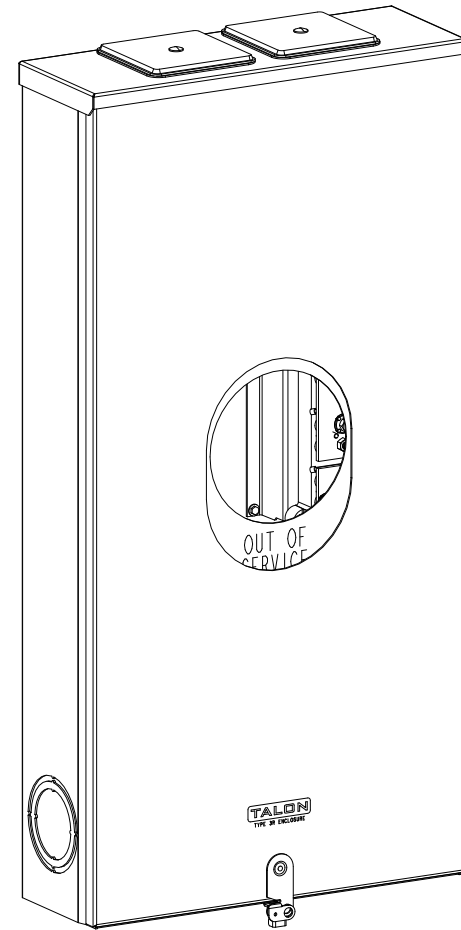

Catalog Number: 9810-9502

Features and Ratings

- Ringless Type Meter Socket
- 480A Continuous, 600A Max., 300V AC
- Outdoor Enclosure (NEMA Type 3R)
- Painted G90 Steel Enclosure
- 1 Phase, 3-Wire
- Meter Socket Type K-4UT
- For Overhead & Underground Service
- HD Type Hub Openings, 2 Cover Plates Installed

Accessories

CONDUIT HUBS (HD Type)	
TRADE SIZE	CATALOG No.
3 INCH	EC56856 or H56856-2
3-1/2 INCH	EC56857 or H56857-2
4 INCH	EC56858 or H56858-2
Hub Cover Plate	EC56933 or H56933S

K4 Lexan Shield   **K4 Manual Bypass**
Cat No: 5007400-K   Cat No: H56495

Blank Sliding Cover
Steel - Cat. No: HA-300529-3
Aluminum - Cat. No: HA-300529-4

Connectors, Wire Sizes and Torques

CONNECTOR	PART No.	WIRE SIZE	HEX DRIVE	TORQUE
LINE	56427-M	(2) #4 - 500 kcmil	3/8"	375 IN-LBS.
LOAD	56425-M	(2) #4 - 500 kcmil	3/8"	375 IN-LBS.
NEUTRAL	56490	(2) #4 - 500 kcmil	3/8"	375 IN-LBS.
GROUND	56734	#6 - 250 kcmil	5/16"	275 IN-LBS.

© 2016 Copyright Siemens Industry, Inc.

TALON

Meter Socket

Description: **480A Cont, 4 Terminal, K-4UT, 300V AC, Painted Steel Enclosure**

JEL 3/18/16   DO NOT SCALE DRAWING   Dwg No: **9810-9502**