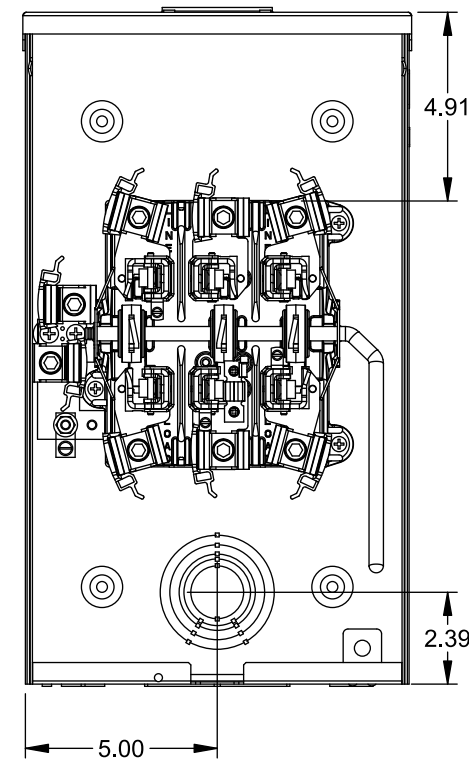

## Accessories

CONDUIT HUBS (RX Type)	
TRADE SIZE	CATALOG No.
1-1/4 INCH	EC38597 or H38597-2
1-1/2 INCH	EC38598 or H38598-2
2 INCH	EC38599 or H38599-2
2-1/2 INCH	EC38600 or H38600-2
Hub Cover Plate	EC38595 or H38595-1

Meter Opening Cover Plate  
Cat No: H659-0162

## Connectors, Wire Sizes and Torques

CONNECTOR	WIRE SIZE	TORQUE
LINE, LOAD, NEUTRAL*	#6 - 350 kcmil	275 IN.-LBS.
GROUND	#14 - 2 AWG	45 IN.-LBS.

\* External Hex Drive 1/2"  
\* Internal Hex Drive 5/16"

© 2015 Copyright Siemens Industry, Inc.

**TALON**  
**Meter Socket**

Description: **200A Cont, 7 Jaw, HQ-7, 600V AC, Painted Steel Enclosure**

JEL 8/30/15 DO NOT SCALE DRAWING Dwg No: **40007-01NU**