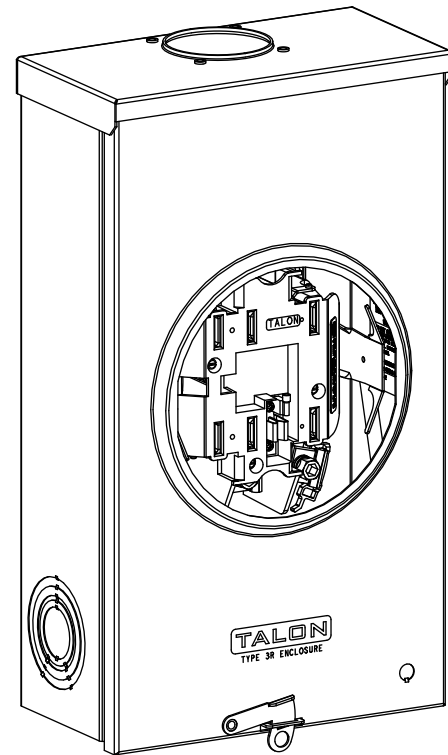

## Features and Ratings

- Ringless Type Meter Socket
- 200A Continuous, 200A Max., 600V AC
- Outdoor Enclosure (NEMA Type 3R)
- Painted Steel Enclosure
- 3 Phase, 4 Wire
- 7 Jaw Meter Socket
- Meter Socket Type HQ-5U
- For Overhead Service Only
- RX Type Hub Opening
- Lever Bypass
- 7/16" Barrel Lock Provision w/Bracket
- One Ground Lug Installed

VIEW SHOWN WITH COVER REMOVED

## Accessories

CONDUIT HUBS (RX Type)	
TRADE SIZE	CATALOG No.
1-1/4 INCH	EC38597 or H38597-2
1-1/2 INCH	EC38598 or H38598-2
2 INCH	EC38599 or H38599-2
2-1/2 INCH	EC38600 or H38600-2
Hub Cover Plate	EC38595 or H38595-1

Meter Opening Cover Plate  
Cat No: H659-0162