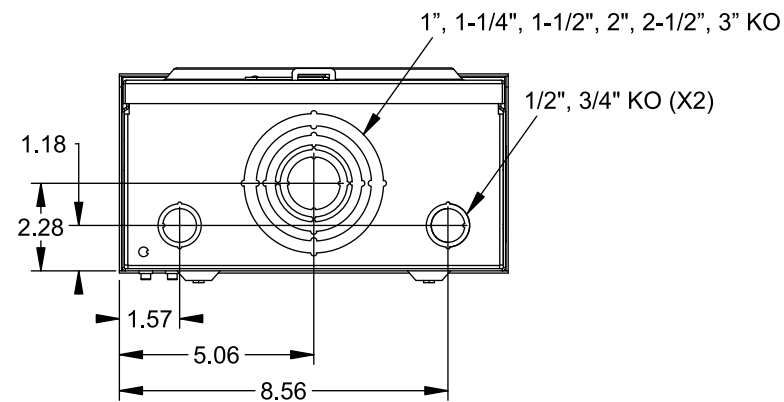

## Features and Ratings

- Ringless Type Meter Socket
- 200A Continuous, 200A Max., 600V AC
- Outdoor Enclosure (NEMA Type 3R)
- Painted Steel Enclosure
- 3 Phase, 4 Wire
- 7 Jaw Meter Socket
- Meter Socket Type HQ-5U
- For Overhead Service Only
- RX Type Hub Opening
- Lever Bypass
- 7/16" Barrel Lock Provision w/Bracket
- One Ground Lug Installed

## Accessories

CONDUIT HUBS (RX Type)	
TRADE SIZE	CATALOG No.
1-1/4 INCH	EC38597 or H38597-2
1-1/2 INCH	EC38598 or H38598-2
2 INCH	EC38599 or H38599-2
2-1/2 INCH	EC38600 or H38600-2
Hub Cover Plate	EC38595 or H38595-1

## Connectors, Wire Sizes and Torques

CONNECTOR	WIRE SIZE	TORQUE
LINE, LOAD, NEUTRAL*	#6 - 350 kcmil	275 IN.-LBS.
GROUND	#14 - 2 AWG	45 IN.-LBS.

\* External Hex Drive 1/2"  
\* Internal Hex Drive 5/16"

© 2015 Copyright Siemens Industry, Inc.

**TALON**  
**Meter Socket**

Description: **200A Cont, 7 Jaw, HQ-7, 600V AC, Painted Steel Enclosure**

JEL 8/30/15 DO NOT SCALE DRAWING Dwg No: **40007-01NU**