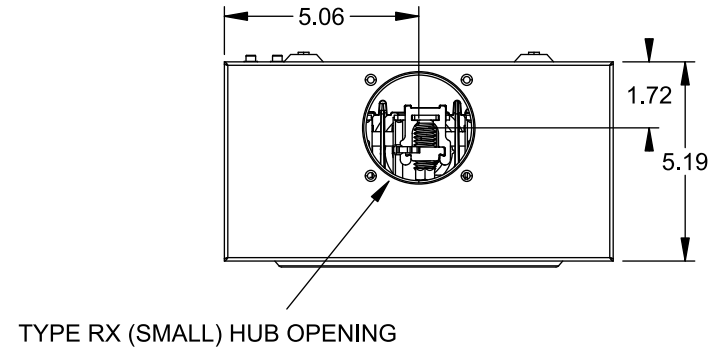

## Features and Ratings

- Ringless Type Meter Socket
- 200A Continuous, 200A Max., 600V AC
- Outdoor Enclosure (NEMA Type 3R)
- Painted Steel Enclosure
- 3 Phase, 4 Wire
- 7 Jaw Meter Socket
- Meter Socket Type HQ-5U
- For Overhead Service Only
- RX Type Hub Opening
- Lever Bypass
- 7/16" Barrel Lock Provision w/Bracket
- One Ground Lug Installed

## Accessories

CONDUIT HUBS (RX Type)	
TRADE SIZE	CATALOG No.
1-1/4 INCH	EC38597 or H38597-2
1-1/2 INCH	EC38598 or H38598-2
2 INCH	EC38599 or H38599-2
2-1/2 INCH	EC38600 or H38600-2
Hub Cover Plate	EC38595 or H38595-1

## Connectors, Wire Sizes and Torques

CONNECTOR	WIRE SIZE	TORQUE
LINE, LOAD, NEUTRAL*	#6 - 350 kcmil	275 IN.-LBS.
GROUND	#14 - 2 AWG	45 IN.-LBS.

\* External Hex Drive 1/2"  
\* Internal Hex Drive 5/16"

© 2015 Copyright Siemens Industry, Inc.

**TALON**  
**Meter Socket**

Description: **200A Cont, 7 Jaw, HQ-7, 600V AC, Painted Steel Enclosure**

JEL 8/30/15 DO NOT SCALE DRAWING Dwg No: **40007-01NU**