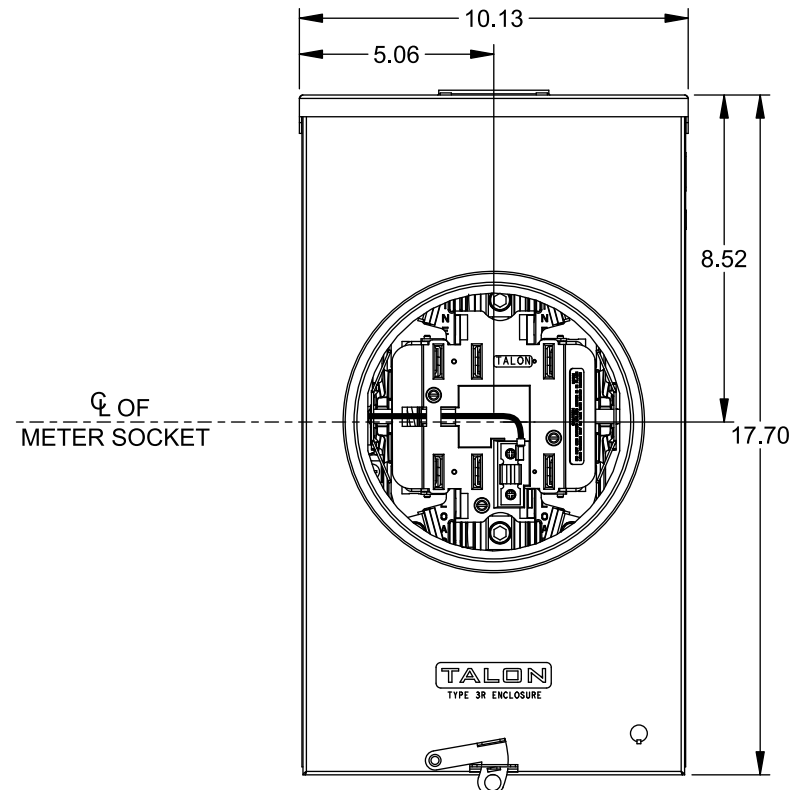

## Features and Ratings

- Ringless Type Meter Socket
- 200A Continuous, 200A Max., 600V AC
- Outdoor Enclosure (NEMA Type 3R)
- Painted Steel Enclosure
- 3 Phase, 4 Wire
- 7 Jaw Meter Socket
- Meter Socket Type HQ-5U
- For Overhead Service Only
- RX Type Hub Opening
- Lever Bypass
- 7/16" Barrel Lock Provision w/Bracket
- One Ground Lug Installed

## Accessories

CONDUIT HUBS (RX Type)	
TRADE SIZE	CATALOG No.
1-1/4 INCH	EC38597 or H38597-2
1-1/2 INCH	EC38598 or H38598-2
2 INCH	EC38599 or H38599-2
2-1/2 INCH	EC38600 or H38600-2
Hub Cover Plate	EC38595 or H38595-1

## Connectors, Wire Sizes and Torques

CONNECTOR	WIRE SIZE	TORQUE
LINE, LOAD, NEUTRAL*	#6 - 350 kcmil	275 IN.-LBS.
GROUND	#14 - 2 AWG	45 IN.-LBS.

\* External Hex Drive 1/2"  
\* Internal Hex Drive 5/16"

© 2015 Copyright Siemens Industry, Inc.

**TALON**  
**Meter Socket**

Description: **200A Cont, 7 Jaw, HQ-7, 600V AC, Painted Steel Enclosure**

JEL 8/30/15 DO NOT SCALE DRAWING Dwg No: **40007-01NU**