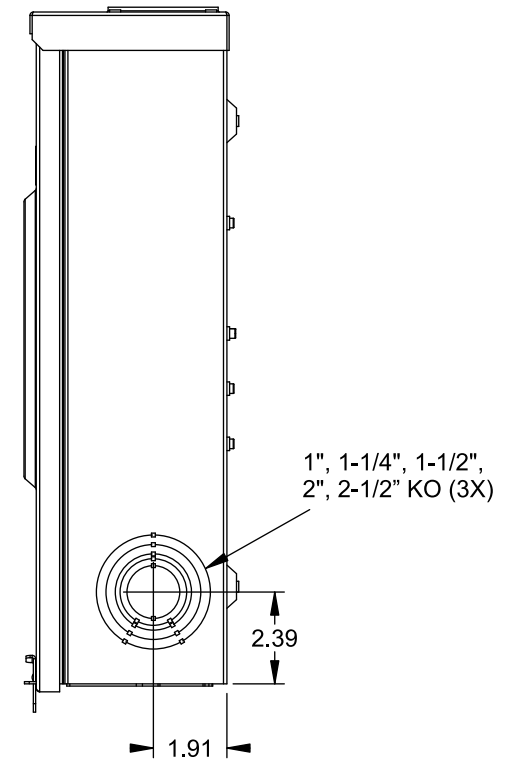

## Features and Ratings

- Ringless Type Meter Socket
- 200A Continuous, 200A Max., 600V AC
- Outdoor Enclosure (NEMA Type 3R)
- Painted Steel Enclosure
- 3 Phase, 4 Wire
- 7 Jaw Meter Socket
- Meter Socket Type HQ-5U
- For Overhead Service Only
- RX Type Hub Opening
- Lever Bypass
- 7/16" Barrel Lock Provision w/Bracket
- One Ground Lug Installed

## Accessories

CONDUIT HUBS (RX Type)	
TRADE SIZE	CATALOG No.
1-1/4 INCH	EC38597 or H38597-2
1-1/2 INCH	EC38598 or H38598-2
2 INCH	EC38599 or H38599-2
2-1/2 INCH	EC38600 or H38600-2
Hub Cover Plate	EC38595 or H38595-1

## Connectors, Wire Sizes and Torques

CONNECTOR	WIRE SIZE	TORQUE
LINE, LOAD, NEUTRAL*	#6 - 350 kcmil	275 IN.-LBS.
GROUND	#14 - 2 AWG	45 IN.-LBS.

\* External Hex Drive 1/2"  
\* Internal Hex Drive 5/16"

© 2015 Copyright Siemens Industry, Inc.

**TALON**  
**Meter Socket**

Description: **200A Cont, 7 Jaw, HQ-7, 600V AC, Painted Steel Enclosure**

JEL 8/30/15 DO NOT SCALE DRAWING Dwg No: **40007-01NU**