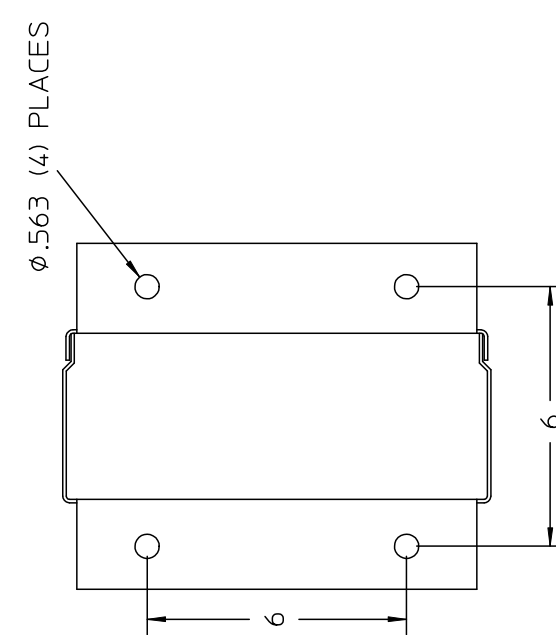

Catalog Number: MPFLANGE

Features and Ratings

- Outdoor Enclosure (NEMA Type 3R)
- Painted G90 Steel

- NOTES:
1. PEDESTAL PAD MOUNT FABRICATED FROM 14 GAUGE GALVANIZED STEEL.
 2. PAINT: GRAY
 3. SUITABLE FOR USE WITH MP0606 & MP0406 STYLE UNITS
 4. PEDESTAL MOUNTING HARDWARE INCLUDED