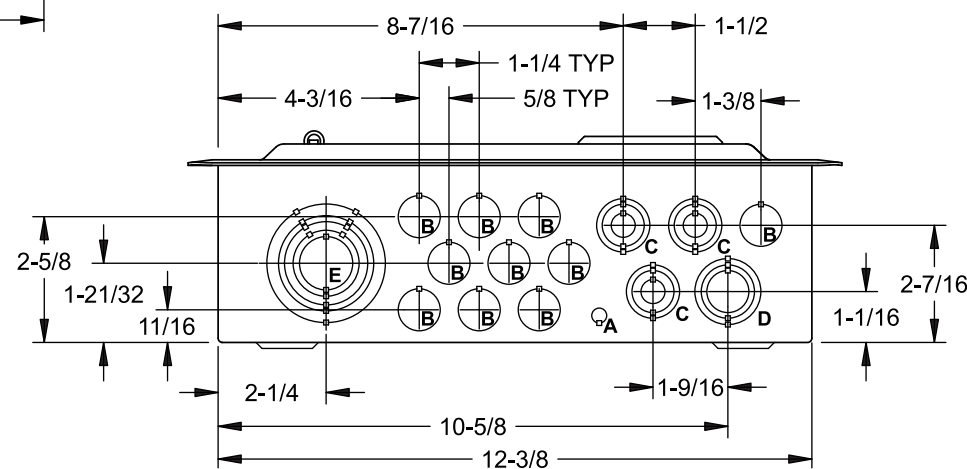

Features and Ratings

- 125 Amps Max., 1 Phase, 3 Wire, 120/240V ~
- 8 - 1" Positions, 16 Circuits Max.
- Type N1 Indoor Enclosure
- Flush Trim
- Aluminum Bus Bars

E0816ML1125F

KNOCKOUT CHART

KO Designation	Conduit Size
A	KO Size = .313" DIA.
B	1/2"
C	1/2", 3/4"
D	1/2", 3/4", 1"
E	3/4", 1", 1-1/4", 1-1/2", 2"

View Shown without Trim/Door

Dimensions and KOs Typical Both Sides

© 2016 Copyright Siemens Industry, Inc.

SIEMENS
Siemens Industry, Inc.

Indoor Load Center

Description: **1 Phase, Flush Trim, 125A,
8 Position, 16 Ckt, Main Lug**