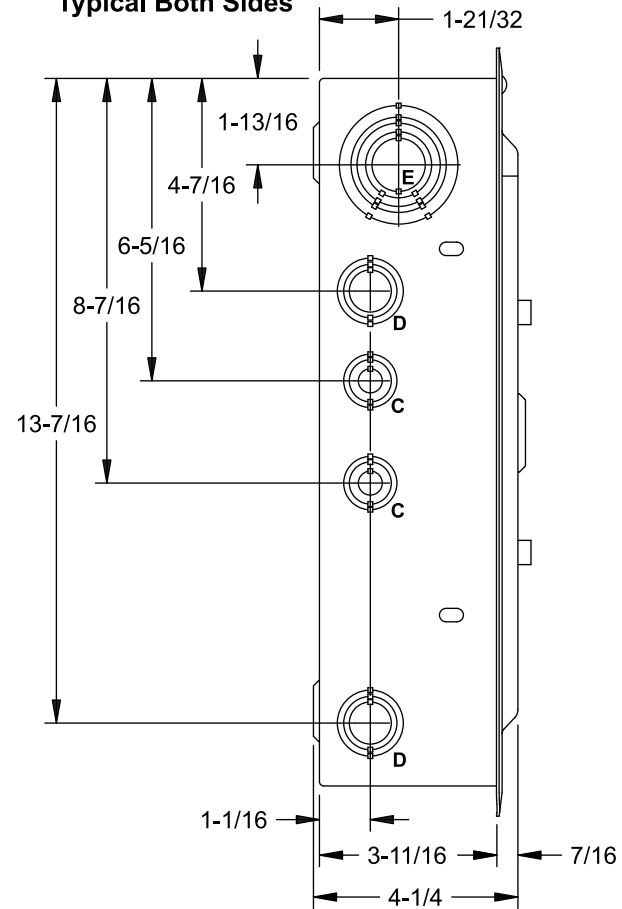

Features and Ratings

- 125 Amps Max., 1 Phase, 3 Wire, 120/240V ~
- 8 - 1" Positions, 16 Circuits Max.
- Type N1 Indoor Enclosure
- Flush Trim
- Aluminum Bus Bars

E0816ML1125F

KNOCKOUT CHART

KO Designation	Conduit Size
A	KO Size = .313" DIA.
B	1/2"
C	1/2", 3/4"
D	1/2", 3/4", 1"
E	3/4", 1", 1-1/4", 1-1/2", 2"

View Shown without Trim/Door

Dimensions and KOs Typical Both Sides

© 2016 Copyright Siemens Industry, Inc.

SIEMENS
Siemens Industry, Inc.

Indoor Load Center

Description: **1 Phase, Flush Trim, 125A,
8 Position, 16 Ckt, Main Lug**

KAM 2/12/16 DO NOT SCALE DRAWING Dwg No: **E0816ML1125F**