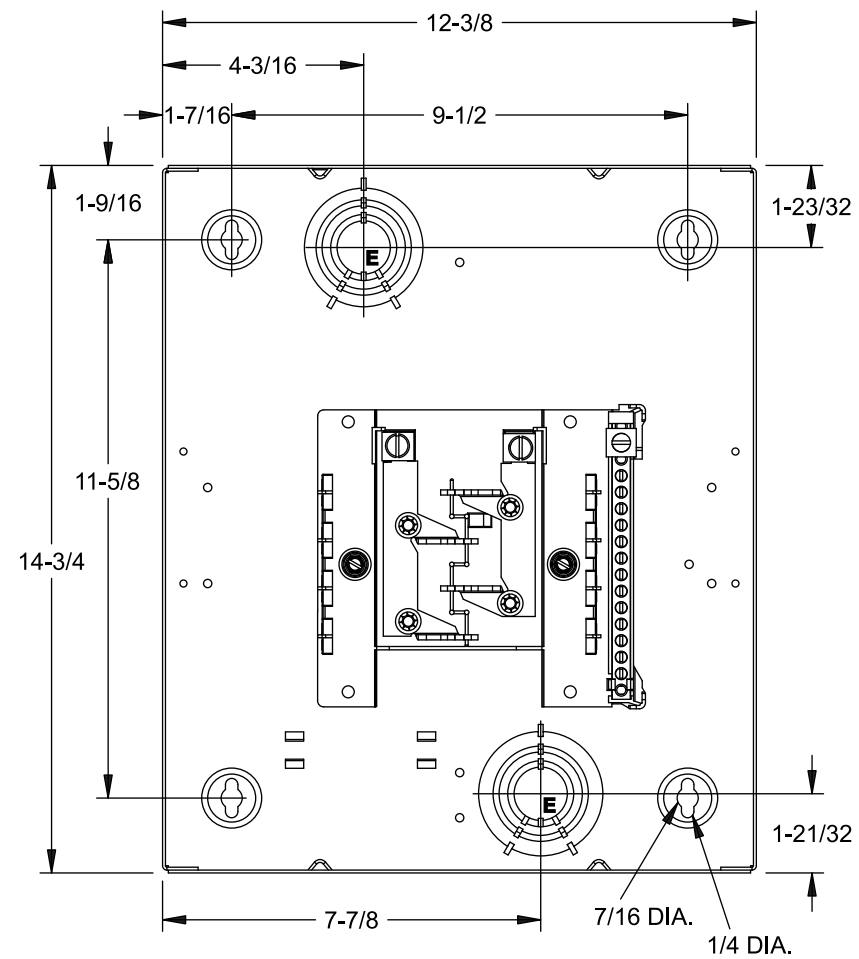

Features and Ratings

- 125 Amps Max., 1 Phase, 3 Wire, 120/240V ~
- 8 - 1" Positions, 16 Circuits Max.
- Type N1 Indoor Enclosure
- Flush Trim
- Aluminum Bus Bars

E0816ML1125F

KNOCKOUT CHART

KO Designation	Conduit Size
A	KO Size = .313" DIA.
B	1/2"
C	1/2", 3/4"
D	1/2", 3/4", 1"
E	3/4", 1", 1-1/4", 1-1/2", 2"

View Shown without Trim/Door

Dimensions and KOs Typical Both Sides

© 2016 Copyright Siemens Industry, Inc.

SIEMENS
Siemens Industry, Inc.

Indoor Load Center

Description: **1 Phase, Flush Trim, 125A,
8 Position, 16 Ckt, Main Lug**

KAM 2/12/16 DO NOT SCALE DRAWING Dwg No: **E0816ML1125F**