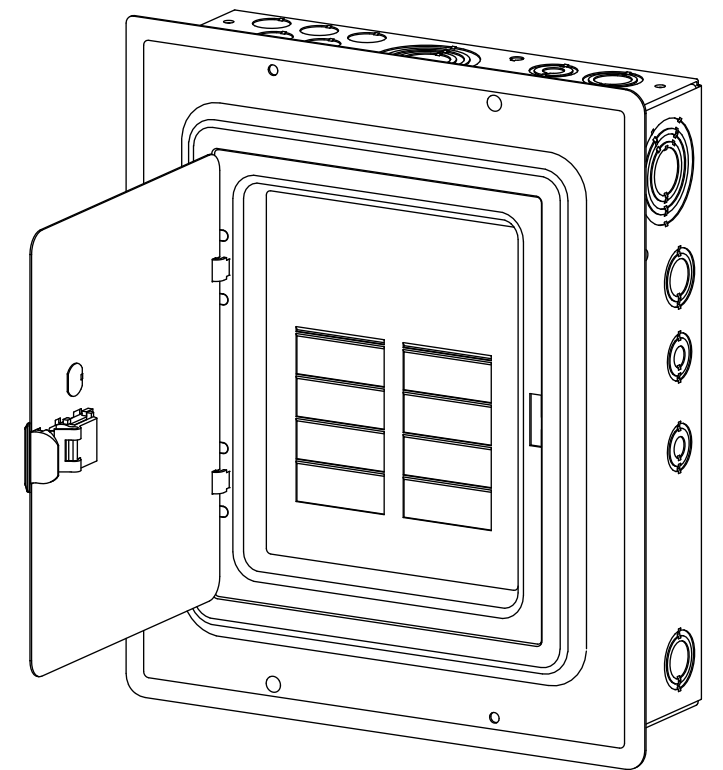

Features and Ratings

- 125 Amps Max., 1 Phase, 3 Wire, 120/240V ~
- 8 - 1" Positions, 16 Circuits Max.
- Type N1 Indoor Enclosure
- Flush Trim
- Aluminum Bus Bars

E0816ML1125F

KNOCKOUT CHART

KO Designation	Conduit Size
A	KO Size = .313" DIA.
B	1/2"
C	1/2", 3/4"
D	1/2", 3/4", 1"
E	3/4", 1", 1-1/4", 1-1/2", 2"

View Shown without Trim/Door

Dimensions and KOs Typical Both Sides

© 2016 Copyright Siemens Industry, Inc.

SIEMENS
Siemens Industry, Inc.

Indoor Load Center

Description: **1 Phase, Flush Trim, 125A,
8 Position, 16 Ckt, Main Lug**