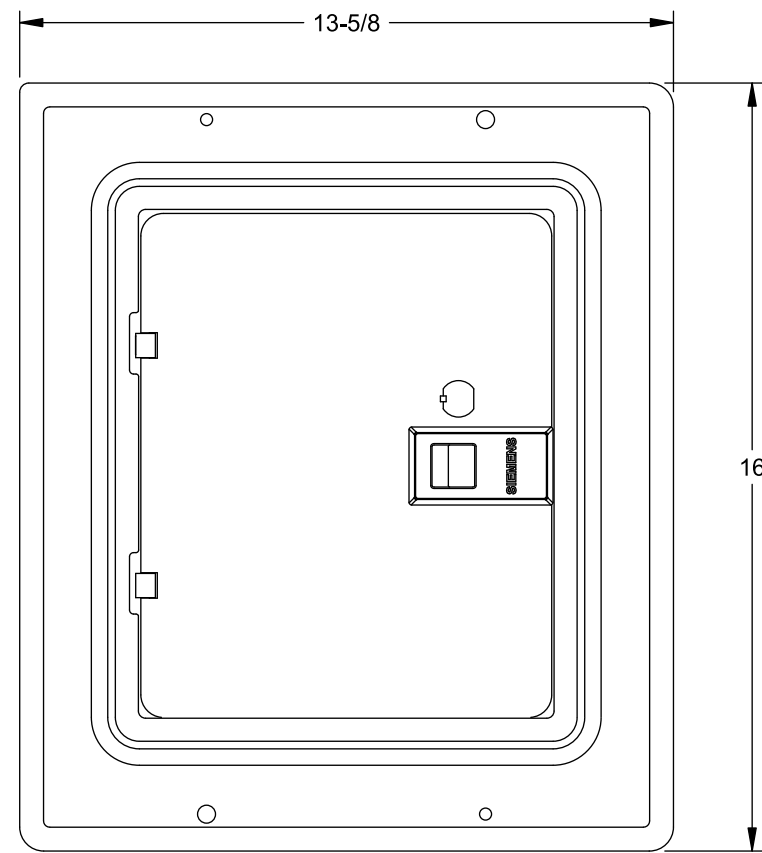

Features and Ratings

- 125 Amps Max., 1 Phase, 3 Wire, 120/240V ~
- 8 - 1" Positions, 16 Circuits Max.
- Type N1 Indoor Enclosure
- Flush Trim
- Aluminum Bus Bars

E0816ML1125F

KNOCKOUT CHART

KO Designation	Conduit Size
A	KO Size = .313" DIA.
B	1/2"
C	1/2", 3/4"
D	1/2", 3/4", 1"
E	3/4", 1", 1-1/4", 1-1/2", 2"

View Shown without Trim/Door

Dimensions and KOs Typical Both Sides

© 2016 Copyright Siemens Industry, Inc.

SIEMENS
Siemens Industry, Inc.

Indoor Load Center

Description: **1 Phase, Flush Trim, 125A,
8 Position, 16 Ckt, Main Lug**