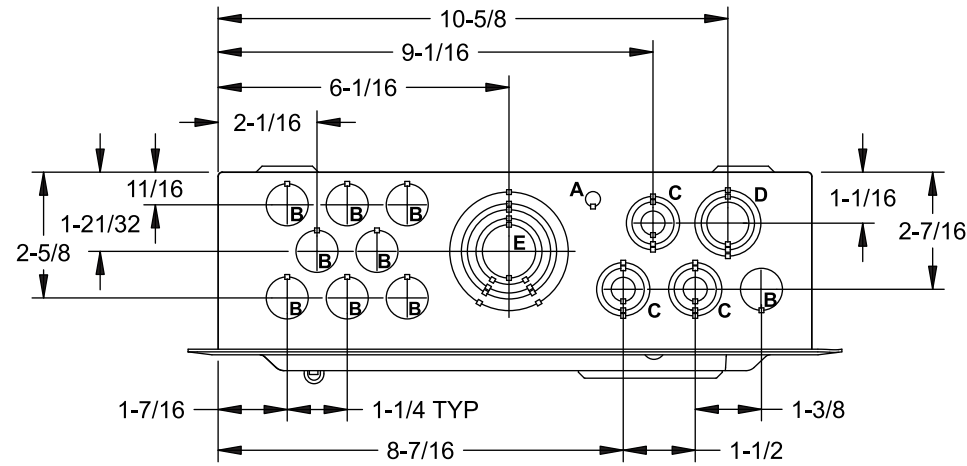

Features and Ratings

- 125 Amps Max., 1 Phase, 3 Wire, 120/240V ~
- 8 - 1" Positions, 16 Circuits Max.
- Type N1 Indoor Enclosure
- Flush Trim
- Aluminum Bus Bars

E0816ML1125F

KNOCKOUT CHART

KO Designation	Conduit Size
A	KO Size = .313" DIA.
B	1/2"
C	1/2", 3/4"
D	1/2", 3/4", 1"
E	3/4", 1", 1-1/4", 1-1/2", 2"

View Shown without Trim/Door

Dimensions and KOs Typical Both Sides

© 2016 Copyright Siemens Industry, Inc.

SIEMENS
Siemens Industry, Inc.

Indoor Load Center

Description: **1 Phase, Flush Trim, 125A,
8 Position, 16 Ckt, Main Lug**