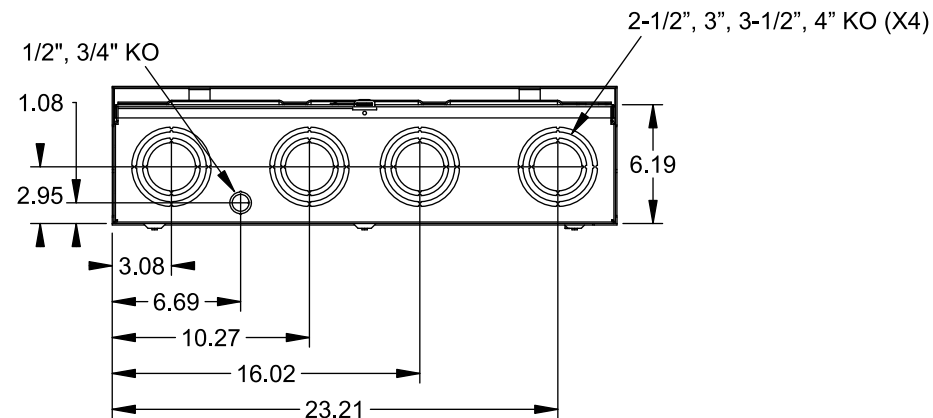

Catalog Number: 9817-9802

Features and Ratings

- Ringless Type Meter Socket
- 480A Continuous, 600A Max., 600V AC
- Outdoor Enclosure (NEMA Type 3R)
- Painted G90 Steel Enclosure
- 3 Phase, Commercial/Industrial Socket
- Meter Socket Type K-7SW
- For Overhead & Underground Service
- Two Large Hub Openings, HD Type Cover Plates Installed

(2) TYPE HD (LARGE) HUB OPENINGS
COVER PLATES INSTALLED

VIEW SHOWN WITH COVER REMOVED

Accessories

CONDUIT HUBS (HD Type)		CAT No.	DESCRIPTION
TRADE SIZE	CATALOG No.		
3 INCH	EC56856 or H56856-2	H69685-1	Bypass Isolated Neutral Kit
3-1/2 INCH	EC56857 or H56857-2	H69546-1	Hex Magnet Socket Kit
4 INCH	EC56858 or H56858-2	H69232-1	Insulated T-Handle Kit
Hub Cover Plate	EC56933 or H56933S	H65050	K-base Insulator Kit
		H63864	K-base Ground Kit

Connectors, Wire Sizes and Torques

CONNECTOR	PART No.	HEX DRIVE	WIRE SIZE	TORQUE
LINE	56732	5/16"	(2)#4 - 350 kcmil	275 IN-LBS.
LOAD	56732	5/16"	(2)#4 - 350 kcmil	275 IN-LBS.
NEUTRAL	56732	5/16"	(2)#4 - 350 kcmil	275 IN-LBS.
GROUND	56734	5/16"	#6 - 250 kcmil	275 IN-LBS.

© 2015 Copyright Siemens Industry, Inc.

TALON
Meter Socket

Description: **480A Cont, 4 Terminal, K-7SW, 600V AC, Painted Steel Enclosure**

JEL 11/30/15 | DO NOT SCALE DRAWING | Dwg No: **9817-9802**