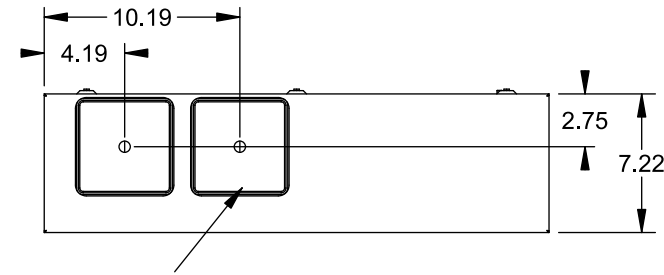

Catalog Number: 9817-9802

Features and Ratings

- Ringless Type Meter Socket
- 480A Continuous, 600A Max., 600V AC
- Outdoor Enclosure (NEMA Type 3R)
- Painted G90 Steel Enclosure
- 3 Phase, Commercial/Industrial Socket
- Meter Socket Type K-7SW
- For Overhead & Underground Service
- Two Large Hub Openings, HD Type Cover Plates Installed

(2) TYPE HD (LARGE) HUB OPENINGS
COVER PLATES INSTALLED

VIEW SHOWN WITH COVER REMOVED

Accessories

CONDUIT HUBS (HD Type)		CAT No.	DESCRIPTION
TRADE SIZE	CATALOG No.		
3 INCH	EC56856 or H56856-2	H69685-1	Bypass Isolated Neutral Kit
3-1/2 INCH	EC56857 or H56857-2	H69546-1	Hex Magnet Socket Kit
4 INCH	EC56858 or H56858-2	H69232-1	Insulated T-Handle Kit
Hub Cover Plate	EC56933 or H56933S	H65050	K-base Insulator Kit
		H63864	K-base Ground Kit

Connectors, Wire Sizes and Torques

CONNECTOR	PART No.	HEX DRIVE	WIRE SIZE	TORQUE
LINE	56732	5/16"	(2)#4 - 350 kcmil	275 IN-LBS.
LOAD	56732	5/16"	(2)#4 - 350 kcmil	275 IN-LBS.
NEUTRAL	56732	5/16"	(2)#4 - 350 kcmil	275 IN-LBS.
GROUND	56734	5/16"	#6 - 250 kcmil	275 IN-LBS.

© 2015 Copyright Siemens Industry, Inc.

TALON
Meter Socket

Description: **480A Cont, 4 Terminal, K-7SW, 600V AC, Painted Steel Enclosure**

JEL 11/30/15 | DO NOT SCALE DRAWING | Dwg No: **9817-9802**