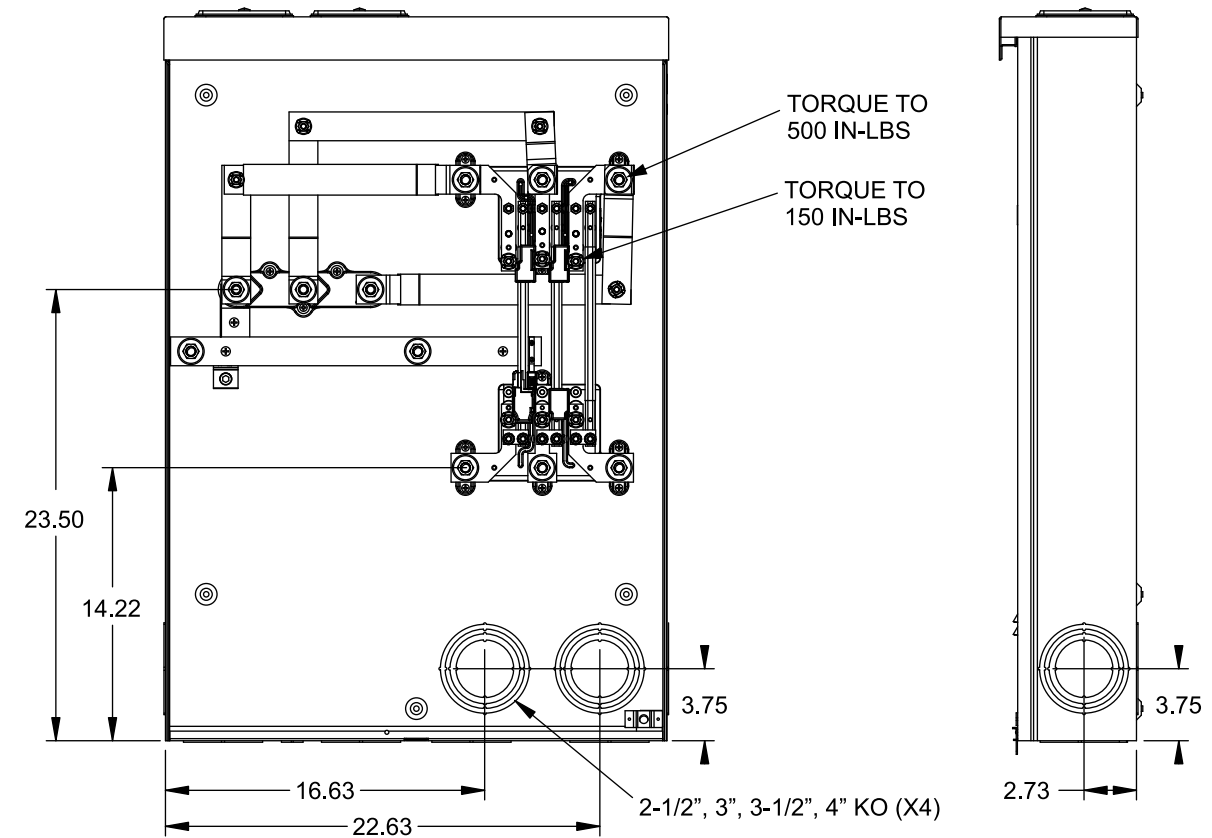

Catalog Number: 9817-9802

Features and Ratings

- Ringless Type Meter Socket
- 480A Continuous, 600A Max., 600V AC
- Outdoor Enclosure (NEMA Type 3R)
- Painted G90 Steel Enclosure
- 3 Phase, Commercial/Industrial Socket
- Meter Socket Type K-7SW
- For Overhead & Underground Service
- Two Large Hub Openings, HD Type Cover Plates Installed

(2) TYPE HD (LARGE) HUB OPENINGS
COVER PLATES INSTALLED

VIEW SHOWN WITH COVER REMOVED

Accessories

CONDUIT HUBS (HD Type)		CAT No.	DESCRIPTION
TRADE SIZE	CATALOG No.		
3 INCH	EC56856 or H56856-2	H69685-1	Bypass Isolated Neutral Kit
3-1/2 INCH	EC56857 or H56857-2	H69546-1	Hex Magnet Socket Kit
4 INCH	EC56858 or H56858-2	H69232-1	Insulated T-Handle Kit
Hub Cover Plate	EC56933 or H56933S	H65050	K-base Insulator Kit
		H63864	K-base Ground Kit

Connectors, Wire Sizes and Torques

CONNECTOR	PART No.	HEX DRIVE	WIRE SIZE	TORQUE
LINE	56732	5/16"	(2)#4 - 350 kcmil	275 IN-LBS.
LOAD	56732	5/16"	(2)#4 - 350 kcmil	275 IN-LBS.
NEUTRAL	56732	5/16"	(2)#4 - 350 kcmil	275 IN-LBS.
GROUND	56734	5/16"	#6 - 250 kcmil	275 IN-LBS.

© 2015 Copyright Siemens Industry, Inc.

TALON
Meter Socket

Description: **480A Cont, 4 Terminal, K-7SW, 600V AC, Painted Steel Enclosure**

JEL 11/30/15 | DO NOT SCALE DRAWING | Dwg No: **9817-9802**