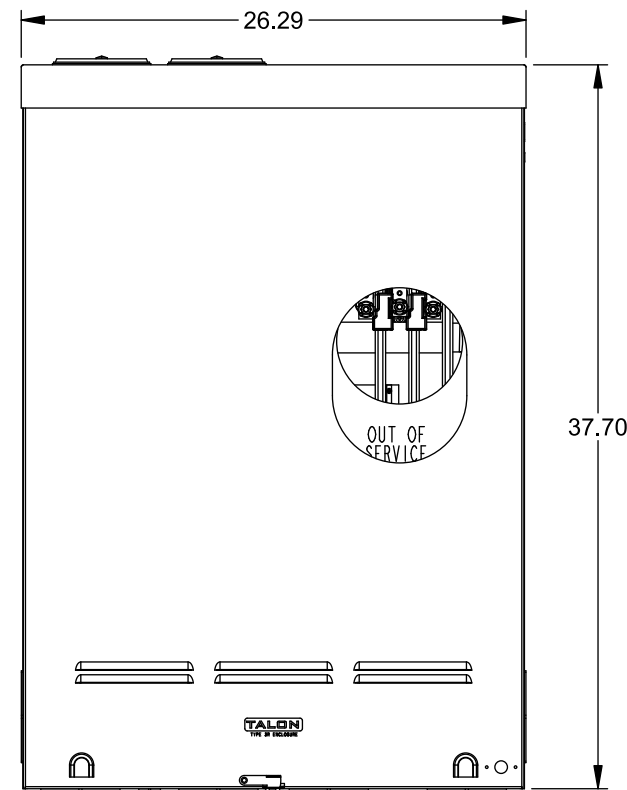

Catalog Number: 9817-9802

Features and Ratings

- Ringless Type Meter Socket
- 480A Continuous, 600A Max., 600V AC
- Outdoor Enclosure (NEMA Type 3R)
- Painted G90 Steel Enclosure
- 3 Phase, Commercial/Industrial Socket
- Meter Socket Type K-7SW
- For Overhead & Underground Service
- Two Large Hub Openings, HD Type Cover Plates Installed

(2) TYPE HD (LARGE) HUB OPENINGS
COVER PLATES INSTALLED

VIEW SHOWN WITH COVER REMOVED

Accessories

CONDUIT HUBS (HD Type)		CAT No.	DESCRIPTION
TRADE SIZE	CATALOG No.		
3 INCH	EC56856 or H56856-2	H69685-1	Bypass Isolated Neutral Kit
3-1/2 INCH	EC56857 or H56857-2	H69546-1	Hex Magnet Socket Kit
4 INCH	EC56858 or H56858-2	H69232-1	Insulated T-Handle Kit
Hub Cover Plate	EC56933 or H56933S	H65050	K-base Insulator Kit
		H63864	K-base Ground Kit

Connectors, Wire Sizes and Torques

CONNECTOR	PART No.	HEX DRIVE	WIRE SIZE	TORQUE
LINE	56732	5/16"	(2)#4 - 350 kcmil	275 IN-LBS.
LOAD	56732	5/16"	(2)#4 - 350 kcmil	275 IN-LBS.
NEUTRAL	56732	5/16"	(2)#4 - 350 kcmil	275 IN-LBS.
GROUND	56734	5/16"	#6 - 250 kcmil	275 IN-LBS.

© 2015 Copyright Siemens Industry, Inc.

TALON
Meter Socket

Description: **480A Cont, 4 Terminal, K-7SW, 600V AC, Painted Steel Enclosure**

JEL 11/30/15 | DO NOT SCALE DRAWING | Dwg No: **9817-9802**