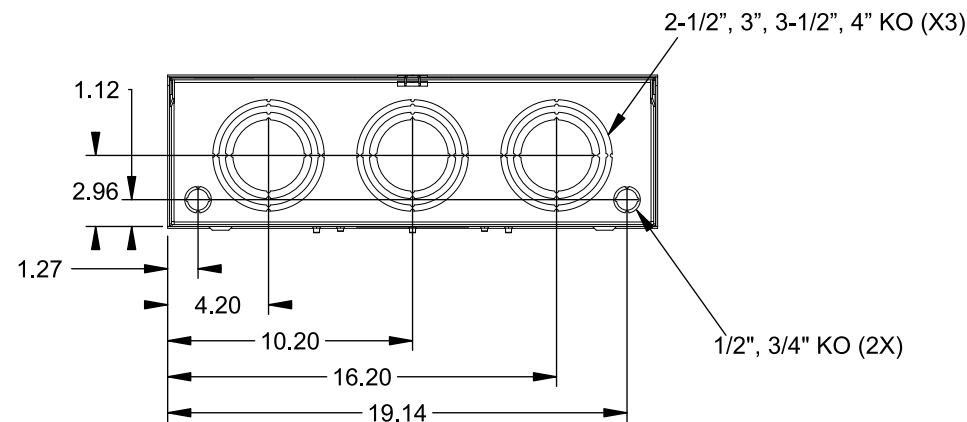

Catalog Number: 9817-8073

Features and Ratings

- Ringless Type Meter Socket
- 400A Continuous, 400A Max., 600V AC
- Outdoor Enclosure (NEMA Type 3R)
- Painted G90 Steel Enclosure
- 3 Phase, Commercial/Industrial Socket
- Meter Socket Type K-7
- For Overhead & Underground Service
- Large Hub Opening, HD Type Cover Plate Installed

TYPE HD (LARGE) HUB OPENING
COVER PLATE INSTALLED

VIEW SHOWN WITH COVER REMOVED

Accessories

CONDUIT HUBS (HD Type)		CAT No.	DESCRIPTION
TRADE SIZE	CATALOG No.		
3 INCH	EC56856 or H56856-2	H69623	Bypass
3-1/2 INCH	EC56857 or H56857-2	H69685-1	Isolated Neutral Kit
4 INCH	EC56858 or H56858-2	H69546-1	Hex Magnet Socket Kit
Hub Cover Plate	EC56933 or H56933S	H69232-1	Insulated T-Handle Kit
		H65050	K-base Insulator Kit
		H63864	K-base Ground Kit

Connectors, Wire Sizes and Torques

CONNECTOR	PART No.	HEX DRIVE	WIRE SIZE	TORQUE
LINE	58852	1/2"	3/0 - 800 kcmil	500 IN.-LBS.
LINE	58853	5/16"	(2)#6 - 350 kcmil	275 IN.-LBS.
LOAD/NEUT	56476	1/2"	3/0 - 800 kcmil	500 IN.-LBS.
LOAD/NEUT	56732	5/16"	(2)#4 - 350 kcmil	275 IN.-LBS.
GROUND	56734	5/16"	#6 - 250 kcmil	275 IN.-LBS.

© 2015 Copyright Siemens Industry, Inc.

TALON

Meter Socket

Description: **400A Cont, 4 Terminal, K-7, 600V AC, Painted Steel Enclosure**

JEL 12/1/15 DO NOT SCALE DRAWING Dwg No: **9817-8073**