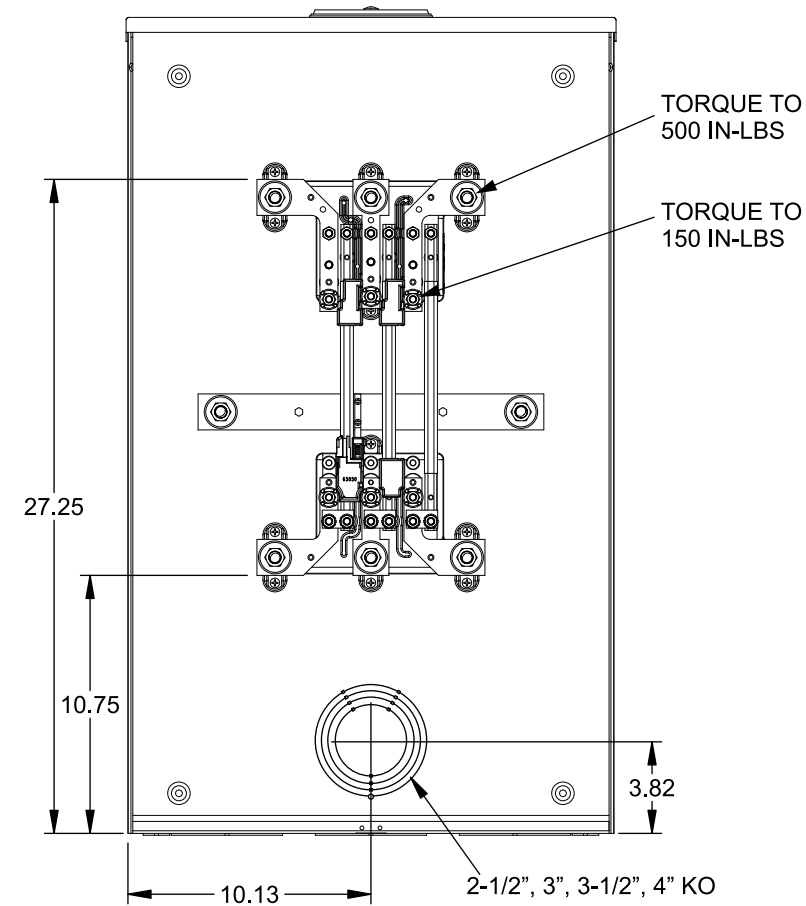

Catalog Number: 9817-8073

Features and Ratings

- Ringless Type Meter Socket
- 400A Continuous, 400A Max., 600V AC
- Outdoor Enclosure (NEMA Type 3R)
- Painted G90 Steel Enclosure
- 3 Phase, Commercial/Industrial Socket
- Meter Socket Type K-7
- For Overhead & Underground Service
- Large Hub Opening, HD Type Cover Plate Installed

TYPE HD (LARGE) HUB OPENING
COVER PLATE INSTALLED

VIEW SHOWN WITH COVER REMOVED

Accessories

CONDUIT HUBS (HD Type)		CAT No.	DESCRIPTION
TRADE SIZE	CATALOG No.		
3 INCH	EC56856 or H56856-2	H69623	Bypass
3-1/2 INCH	EC56857 or H56857-2	H69685-1	Isolated Neutral Kit
4 INCH	EC56858 or H56858-2	H69546-1	Hex Magnet Socket Kit
Hub Cover Plate	EC56933 or H56933S	H69232-1	Insulated T-Handle Kit
		H65050	K-base Insulator Kit
		H63864	K-base Ground Kit

Connectors, Wire Sizes and Torques

CONNECTOR	PART No.	HEX DRIVE	WIRE SIZE	TORQUE
LINE	58852	1/2"	3/0 - 800 kcmil	500 IN.-LBS.
LINE	58853	5/16"	(2)#6 - 350 kcmil	275 IN.-LBS.
LOAD/NEUT	56476	1/2"	3/0 - 800 kcmil	500 IN.-LBS.
LOAD/NEUT	56732	5/16"	(2)#4 - 350 kcmil	275 IN.-LBS.
GROUND	56734	5/16"	#6 - 250 kcmil	275 IN.-LBS.

© 2015 Copyright Siemens Industry, Inc.

TALON

Meter Socket

Description: **400A Cont, 4 Terminal, K-7, 600V AC, Painted Steel Enclosure**

JEL 12/1/15 DO NOT SCALE DRAWING Dwg No: **9817-8073**