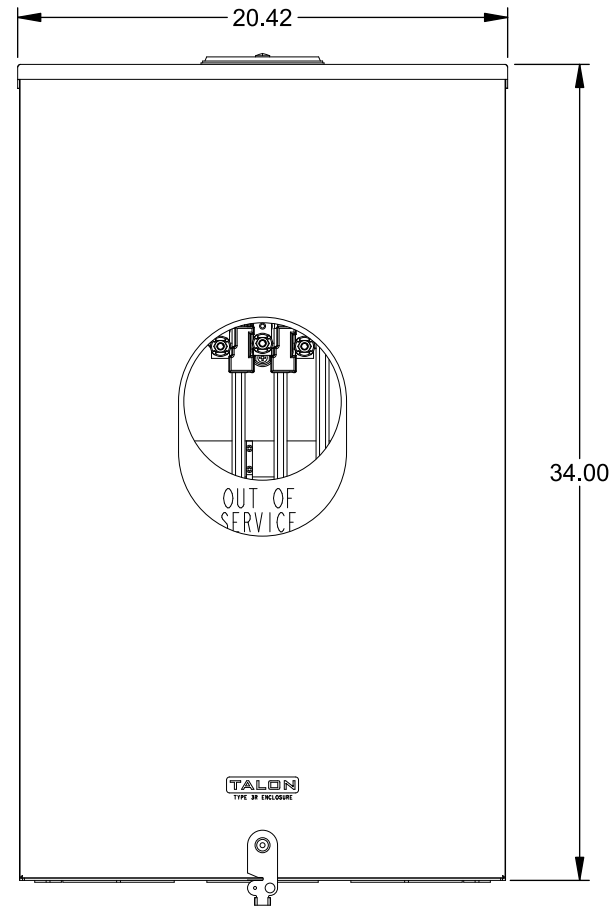

Catalog Number: 9817-8073

Features and Ratings

- Ringless Type Meter Socket
- 400A Continuous, 400A Max., 600V AC
- Outdoor Enclosure (NEMA Type 3R)
- Painted G90 Steel Enclosure
- 3 Phase, Commercial/Industrial Socket
- Meter Socket Type K-7
- For Overhead & Underground Service
- Large Hub Opening, HD Type Cover Plate Installed

TYPE HD (LARGE) HUB OPENING
COVER PLATE INSTALLED

VIEW SHOWN WITH COVER REMOVED

Accessories

CONDUIT HUBS (HD Type)		CAT No.	DESCRIPTION
TRADE SIZE	CATALOG No.		
3 INCH	EC56856 or H56856-2	H69623	Bypass
3-1/2 INCH	EC56857 or H56857-2	H69685-1	Isolated Neutral Kit
4 INCH	EC56858 or H56858-2	H69546-1	Hex Magnet Socket Kit
Hub Cover Plate	EC56933 or H56933S	H69232-1	Insulated T-Handle Kit
		H65050	K-base Insulator Kit
		H63864	K-base Ground Kit

Connectors, Wire Sizes and Torques

CONNECTOR	PART No.	HEX DRIVE	WIRE SIZE	TORQUE
LINE	58852	1/2"	3/0 - 800 kcmil	500 IN.-LBS.
LINE	58853	5/16"	(2)#6 - 350 kcmil	275 IN.-LBS.
LOAD/NEUT	56476	1/2"	3/0 - 800 kcmil	500 IN.-LBS.
LOAD/NEUT	56732	5/16"	(2)#4 - 350 kcmil	275 IN.-LBS.
GROUND	56734	5/16"	#6 - 250 kcmil	275 IN.-LBS.

© 2015 Copyright Siemens Industry, Inc.

TALON

Meter Socket

Description: **400A Cont, 4 Terminal, K-7, 600V AC, Painted Steel Enclosure**

JEL 12/1/15 DO NOT SCALE DRAWING Dwg No: **9817-8073**