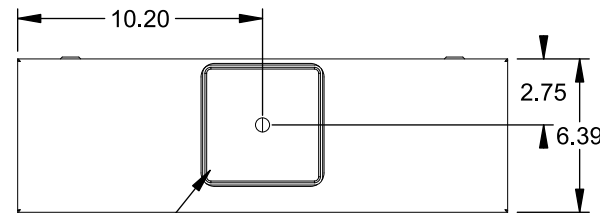

Catalog Number: 9817-8073

Features and Ratings

- Ringless Type Meter Socket
- 400A Continuous, 400A Max., 600V AC
- Outdoor Enclosure (NEMA Type 3R)
- Painted G90 Steel Enclosure
- 3 Phase, Commercial/Industrial Socket
- Meter Socket Type K-7
- For Overhead & Underground Service
- Large Hub Opening, HD Type Cover Plate Installed

TYPE HD (LARGE) HUB OPENING
COVER PLATE INSTALLED

VIEW SHOWN WITH COVER REMOVED

Accessories

CONDUIT HUBS (HD Type)		CAT No.	DESCRIPTION
TRADE SIZE	CATALOG No.		
3 INCH	EC56856 or H56856-2	H69623	Bypass
3-1/2 INCH	EC56857 or H56857-2	H69685-1	Isolated Neutral Kit
4 INCH	EC56858 or H56858-2	H69546-1	Hex Magnet Socket Kit
Hub Cover Plate	EC56933 or H56933S	H69232-1	Insulated T-Handle Kit
		H65050	K-base Insulator Kit
		H63864	K-base Ground Kit

Connectors, Wire Sizes and Torques

CONNECTOR	PART No.	HEX DRIVE	WIRE SIZE	TORQUE
LINE	58852	1/2"	3/0 - 800 kcmil	500 IN.-LBS.
LINE	58853	5/16"	(2)#6 - 350 kcmil	275 IN.-LBS.
LOAD/NEUT	56476	1/2"	3/0 - 800 kcmil	500 IN.-LBS.
LOAD/NEUT	56732	5/16"	(2)#4 - 350 kcmil	275 IN.-LBS.
GROUND	56734	5/16"	#6 - 250 kcmil	275 IN.-LBS.

© 2015 Copyright Siemens Industry, Inc.

TALON

Meter Socket

Description: **400A Cont, 4 Terminal, K-7, 600V AC, Painted Steel Enclosure**

JEL 12/1/15 DO NOT SCALE DRAWING Dwg No: **9817-8073**