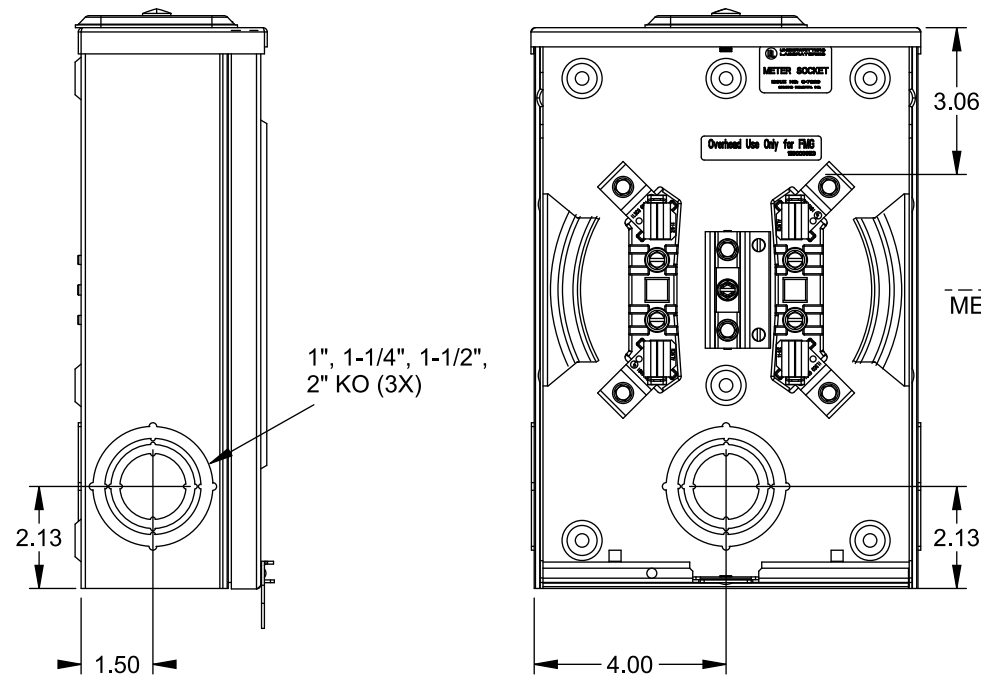

## Accessories

| CONDUIT HUBS (RX Type) |                     |
|------------------------|---------------------|
| TRADE SIZE             | CATALOG No.         |
| 1-1/4 INCH             | EC38597 or H38597-2 |
| 1-1/2 INCH             | EC38598 or H38598-2 |
| 2 INCH                 | EC38599 or H38599-2 |
| 2-1/2 INCH             | EC38600 or H38600-2 |

Hub Cover Plate H38595-2

Meter Opening Cover Plate

Cat No: H659-0162

5th Jaw Kit

Cat. No: EC659-0121

## Connectors, Wire Sizes and Torques

| CONNECTOR            | WIRE SIZE    | TORQUE      |
|----------------------|--------------|-------------|
| LINE, LOAD, NEUTRAL* | 2/0 - 14 AWG | 50 IN.-LBS. |
| GROUND               | #2 - 14 AWG  | 50 IN.-LBS. |

\* External Hex Drive 5/16"

TYPE RX (SMALL) HUB OPENING  
COVER PLATE INSTALLED

VIEW SHOWN WITH COVER REMOVED

© 2015 Copyright Siemens Industry, Inc.

**TALON**  
**Meter Socket**

Description: **135A Cont, 4 Jaw, UAT1,  
600V AC, Aluminum Enclosure**