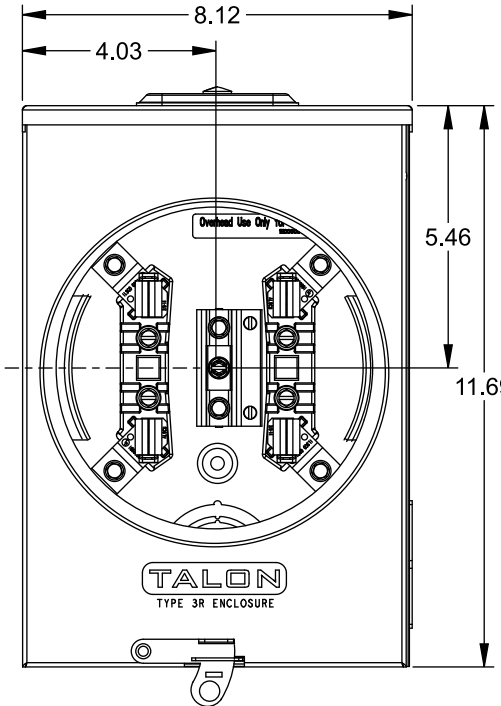

## Accessories

| CONDUIT HUBS (RX Type) |                     |
|------------------------|---------------------|
| TRADE SIZE             | CATALOG No.         |
| 1-1/4 INCH             | EC38597 or H38597-2 |
| 1-1/2 INCH             | EC38598 or H38598-2 |
| 2 INCH                 | EC38599 or H38599-2 |
| 2-1/2 INCH             | EC38600 or H38600-2 |

Hub Cover Plate H38595-2

Meter Opening Cover Plate

Cat No: H659-0162

5th Jaw Kit

Cat. No: EC659-0121

## Connectors, Wire Sizes and Torques

| CONNECTOR            | WIRE SIZE    | TORQUE      |
|----------------------|--------------|-------------|
| LINE, LOAD, NEUTRAL* | 2/0 - 14 AWG | 50 IN.-LBS. |
| GROUND               | #2 - 14 AWG  | 50 IN.-LBS. |

\* External Hex Drive 5/16"

TYPE RX (SMALL) HUB OPENING  
COVER PLATE INSTALLED

VIEW SHOWN WITH COVER REMOVED

© 2015 Copyright Siemens Industry, Inc.

**TALON**  
**Meter Socket**

Description: **135A Cont, 4 Jaw, UAT1,  
600V AC, Aluminum Enclosure**