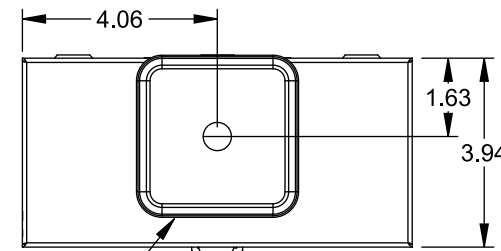

## Accessories

| CONDUIT HUBS (RX Type) |                     |
|------------------------|---------------------|
| TRADE SIZE             | CATALOG No.         |
| 1-1/4 INCH             | EC38597 or H38597-2 |
| 1-1/2 INCH             | EC38598 or H38598-2 |
| 2 INCH                 | EC38599 or H38599-2 |
| 2-1/2 INCH             | EC38600 or H38600-2 |

Hub Cover Plate H38595-2

Meter Opening Cover Plate

Cat No: H659-0162

5th Jaw Kit

Cat. No: EC659-0121

## Connectors, Wire Sizes and Torques

| CONNECTOR            | WIRE SIZE    | TORQUE      |
|----------------------|--------------|-------------|
| LINE, LOAD, NEUTRAL* | 2/0 - 14 AWG | 50 IN.-LBS. |
| GROUND               | #2 - 14 AWG  | 50 IN.-LBS. |

\* External Hex Drive 5/16"

TYPE RX (SMALL) HUB OPENING  
COVER PLATE INSTALLED

VIEW SHOWN WITH COVER REMOVED

© 2015 Copyright Siemens Industry, Inc.

**TALON**  
**Meter Socket**

Description: **135A Cont, 4 Jaw, UAT1,  
600V AC, Aluminum Enclosure**