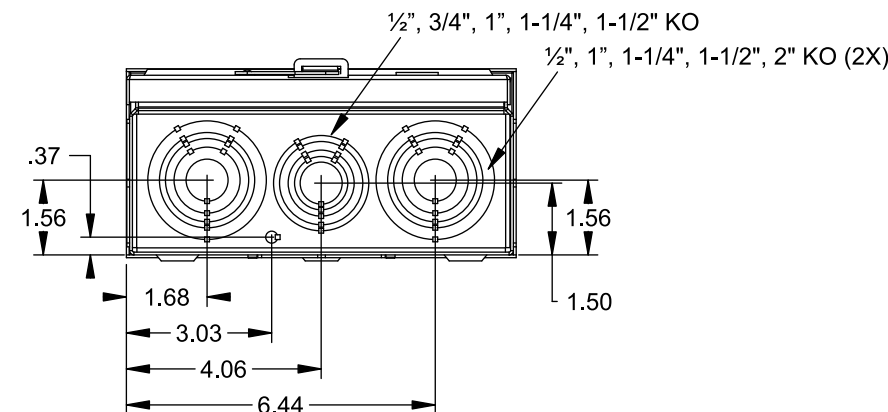

## Connectors, Wire Sizes and Torques

| CONNECTOR            | WIRE SIZE    | TORQUE      |
|----------------------|--------------|-------------|
| LINE, LOAD, NEUTRAL* | 2/0 - 14 AWG | 50 IN.-LBS. |
| GROUND               | #2 - 14 AWG  | 50 IN.-LBS. |

\* External Hex Drive 5/16"

TYPE RX (SMALL) HUB OPENING  
COVER PLATE INSTALLED

VIEW SHOWN WITH COVER REMOVED

© 2015 Copyright Siemens Industry, Inc.

**TALON**  
**Meter Socket**

Description: **135A Cont, 4 Jaw, UAT1,  
600V AC, Aluminum Enclosure**