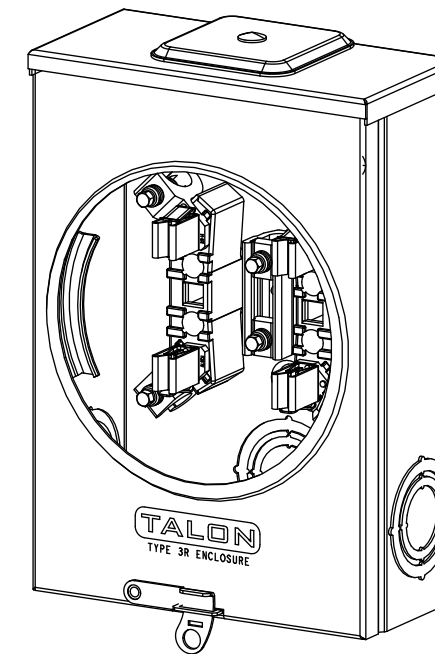

## Accessories

| CONDUIT HUBS (RX Type) |                     |
|------------------------|---------------------|
| TRADE SIZE             | CATALOG No.         |
| 1-1/4 INCH             | EC38597 or H38597-2 |
| 1-1/2 INCH             | EC38598 or H38598-2 |
| 2 INCH                 | EC38599 or H38599-2 |
| 2-1/2 INCH             | EC38600 or H38600-2 |

Hub Cover Plate H38595-2

Meter Opening Cover Plate

Cat No: H659-0162

5th Jaw Kit

Cat. No: EC659-0121

## Connectors, Wire Sizes and Torques

| CONNECTOR            | WIRE SIZE    | TORQUE      |
|----------------------|--------------|-------------|
| LINE, LOAD, NEUTRAL* | 2/0 - 14 AWG | 50 IN.-LBS. |
| GROUND               | #2 - 14 AWG  | 50 IN.-LBS. |

\* External Hex Drive 5/16"

TYPE RX (SMALL) HUB OPENING  
COVER PLATE INSTALLED

VIEW SHOWN WITH COVER REMOVED

© 2015 Copyright Siemens Industry, Inc.

**TALON**  
**Meter Socket**

Description: **135A Cont, 4 Jaw, UAT1,  
600V AC, Aluminum Enclosure**