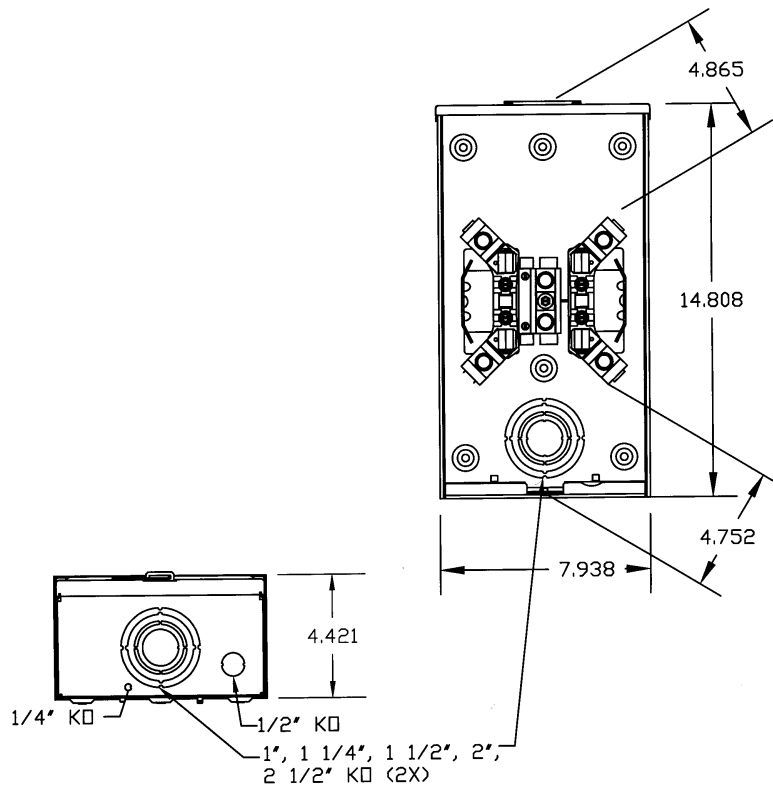

Meter Sockets

200 Ampere, 4 Jaw, Overhead

FEATURES

- UL Listed for service entrance.
- Dedicated overhead feed.
- 5th jaw available (use S659-0121).
- G90 galvanized steel, powder coat paint.
- #6–350 mcm lugs
- Quad neutral standard

Meter Socket Continuous Ampere Rating	Catalog Number	Enclosure Material	Service	Phase	Number of Jaws	Type of Bypass	Type of Cover	Hub Opening
200	SUAT317-0GF	Steel	OH	Single	4	None	Ringless	Coverplate