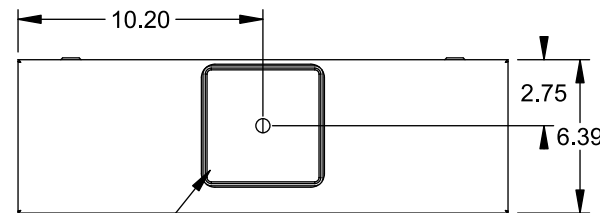

Catalog Number: 9817-8029

Features and Ratings

- Ringless Type Meter Socket
- 400A Continuous, 400A Max., 600V AC
- Outdoor Enclosure (NEMA Type 3R)
- Painted G90 Steel Enclosure
- 3 Phase, Commercial/Industrial Socket
- Meter Socket Type K-7
- For Overhead & Underground Service
- Large Hub Opening, HD Type Cover Plate Installed

TYPE HD (LARGE) HUB OPENING COVER PLATE INSTALLED

VIEW SHOWN WITH COVER REMOVED

Accessories

CONDUIT HUBS (HD Type)		CAT No.	DESCRIPTION
TRADE SIZE	CATALOG No.		
3 INCH	EC56856 or H56856-2	H69623	Bypass
3-1/2 INCH	EC56857 or H56857-2	H69685-1	Isolated Neutral Kit
4 INCH	EC56858 or H56858-2	H69546-1	Hex Magnet Socket Kit
		H69232-1	Insulated T-Handle Kit
		H65050	K-base Insulator Kit
Hub Cover Plate	EC56933 or H56933S	H63864	K-base Ground Kit

Connectors, Wire Sizes and Torques

CONNECTOR	PART No.	HEX DRIVE	WIRE SIZE	TORQUE
LINE	58853	5/16"	(2)#6 - 350 kcmil	275 IN-LBS.
LOAD	56732	5/16"	(2)#4 - 350 kcmil	275 IN-LBS.
NEUTRAL	56732	5/16"	(2)#4 - 350 kcmil	275 IN-LBS.
GROUND	56734	5/16"	(2)#6 - 250 kcmil	275 IN-LBS.

© 2015 Copyright Siemens Industry, Inc.

TALON
Meter Socket

Description: **400A Cont, 4 Terminal, K-7, 600V AC, Painted Steel Enclosure**

JEL 12/1/15 DO NOT SCALE DRAWING Dwg No: **9817-8029**