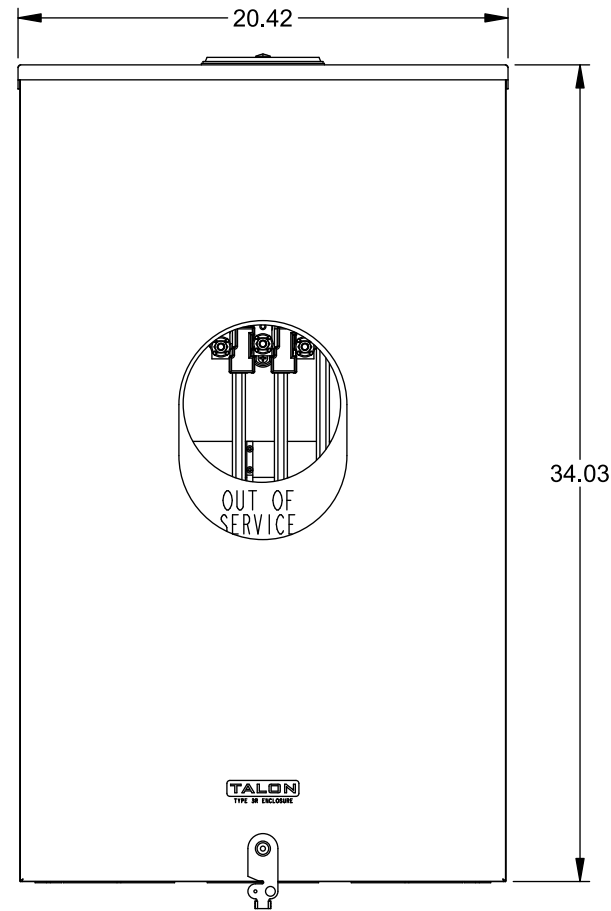

Catalog Number: 9817-8029

Features and Ratings

- Ringless Type Meter Socket
- 400A Continuous, 400A Max., 600V AC
- Outdoor Enclosure (NEMA Type 3R)
- Painted G90 Steel Enclosure
- 3 Phase, Commercial/Industrial Socket
- Meter Socket Type K-7
- For Overhead & Underground Service
- Large Hub Opening, HD Type Cover Plate Installed

TYPE HD (LARGE) HUB OPENING COVER PLATE INSTALLED

VIEW SHOWN WITH COVER REMOVED

Accessories

CONDUIT HUBS (HD Type)		CAT No.	DESCRIPTION
TRADE SIZE	CATALOG No.		
3 INCH	EC56856 or H56856-2	H69623	Bypass
3-1/2 INCH	EC56857 or H56857-2	H69685-1	Isolated Neutral Kit
4 INCH	EC56858 or H56858-2	H69546-1	Hex Magnet Socket Kit
		H69232-1	Insulated T-Handle Kit
		H65050	K-base Insulator Kit
Hub Cover Plate	EC56933 or H56933S	H63864	K-base Ground Kit

Connectors, Wire Sizes and Torques

CONNECTOR	PART No.	HEX DRIVE	WIRE SIZE	TORQUE
LINE	58853	5/16"	(2)#6 - 350 kcmil	275 IN-LBS.
LOAD	56732	5/16"	(2)#4 - 350 kcmil	275 IN-LBS.
NEUTRAL	56732	5/16"	(2)#4 - 350 kcmil	275 IN-LBS.
GROUND	56734	5/16"	(2)#6 - 250 kcmil	275 IN-LBS.

© 2015 Copyright Siemens Industry, Inc.

TALON
Meter Socket

Description: **400A Cont, 4 Terminal, K-7, 600V AC, Painted Steel Enclosure**

JEL 12/1/15 DO NOT SCALE DRAWING Dwg No: **9817-8029**