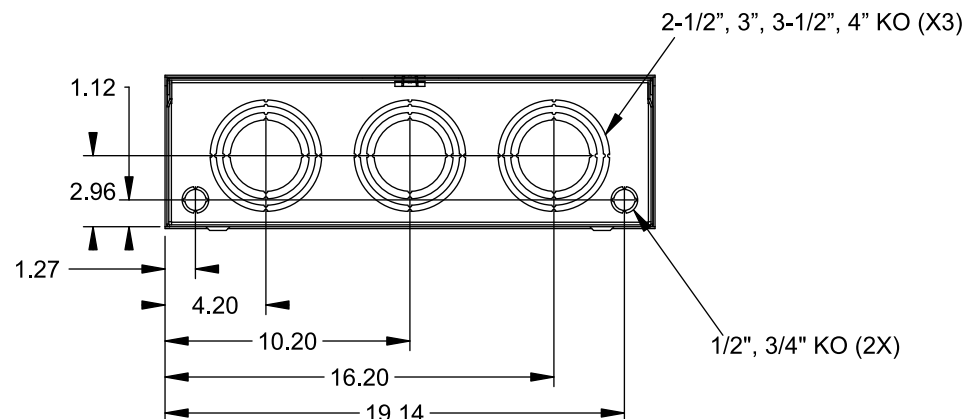

Catalog Number: 9817-8029

Features and Ratings

- Ringless Type Meter Socket
- 400A Continuous, 400A Max., 600V AC
- Outdoor Enclosure (NEMA Type 3R)
- Painted G90 Steel Enclosure
- 3 Phase, Commercial/Industrial Socket
- Meter Socket Type K-7
- For Overhead & Underground Service
- Large Hub Opening, HD Type Cover Plate Installed

TYPE HD (LARGE) HUB OPENING COVER PLATE INSTALLED

VIEW SHOWN WITH COVER REMOVED

Accessories

CONDUIT HUBS (HD Type)		CAT No.	DESCRIPTION
TRADE SIZE	CATALOG No.		
3 INCH	EC56856 or H56856-2	H69623	Bypass
3-1/2 INCH	EC56857 or H56857-2	H69685-1	Isolated Neutral Kit
4 INCH	EC56858 or H56858-2	H69546-1	Hex Magnet Socket Kit
		H69232-1	Insulated T-Handle Kit
		H65050	K-base Insulator Kit
Hub Cover Plate	EC56933 or H56933S	H63864	K-base Ground Kit

Connectors, Wire Sizes and Torques

CONNECTOR	PART No.	HEX DRIVE	WIRE SIZE	TORQUE
LINE	58853	5/16"	(2)#6 - 350 kcmil	275 IN-LBS.
LOAD	56732	5/16"	(2)#4 - 350 kcmil	275 IN-LBS.
NEUTRAL	56732	5/16"	(2)#4 - 350 kcmil	275 IN-LBS.
GROUND	56734	5/16"	(2)#6 - 250 kcmil	275 IN-LBS.

© 2015 Copyright Siemens Industry, Inc.

TALON
Meter Socket

Description: **400A Cont, 4 Terminal, K-7, 600V AC, Painted Steel Enclosure**

JEL 12/1/15 DO NOT SCALE DRAWING Dwg No: **9817-8029**