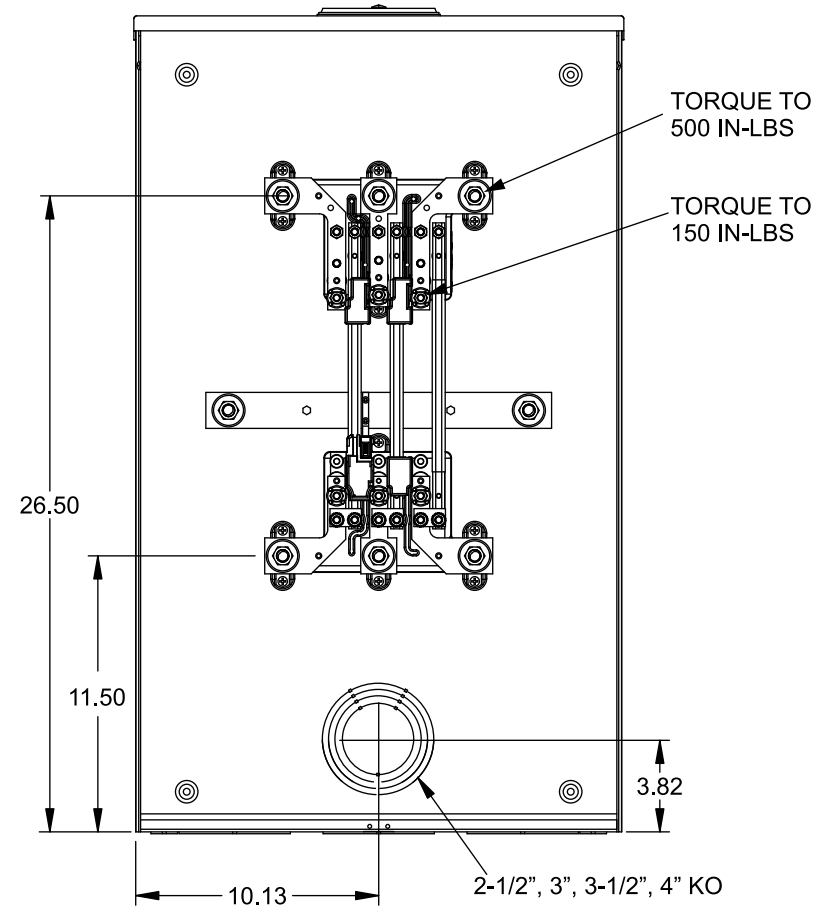

Catalog Number: 9817-8029

Features and Ratings

- Ringless Type Meter Socket
- 400A Continuous, 400A Max., 600V AC
- Outdoor Enclosure (NEMA Type 3R)
- Painted G90 Steel Enclosure
- 3 Phase, Commercial/Industrial Socket
- Meter Socket Type K-7
- For Overhead & Underground Service
- Large Hub Opening, HD Type Cover Plate Installed

TYPE HD (LARGE) HUB OPENING COVER PLATE INSTALLED

VIEW SHOWN WITH COVER REMOVED

Accessories

CONDUIT HUBS (HD Type)		CAT No.	DESCRIPTION
TRADE SIZE	CATALOG No.		
3 INCH	EC56856 or H56856-2	H69623	Bypass
3-1/2 INCH	EC56857 or H56857-2	H69685-1	Isolated Neutral Kit
4 INCH	EC56858 or H56858-2	H69546-1	Hex Magnet Socket Kit
		H69232-1	Insulated T-Handle Kit
		H65050	K-base Insulator Kit
Hub Cover Plate	EC56933 or H56933S	H63864	K-base Ground Kit

Connectors, Wire Sizes and Torques

CONNECTOR	PART No.	HEX DRIVE	WIRE SIZE	TORQUE
LINE	58853	5/16"	(2)#6 - 350 kcmil	275 IN-LBS.
LOAD	56732	5/16"	(2)#4 - 350 kcmil	275 IN-LBS.
NEUTRAL	56732	5/16"	(2)#4 - 350 kcmil	275 IN-LBS.
GROUND	56734	5/16"	(2)#6 - 250 kcmil	275 IN-LBS.

© 2015 Copyright Siemens Industry, Inc.

TALON
Meter Socket

Description: **400A Cont, 4 Terminal, K-7, 600V AC, Painted Steel Enclosure**

JEL 12/1/15 DO NOT SCALE DRAWING Dwg No: **9817-8029**