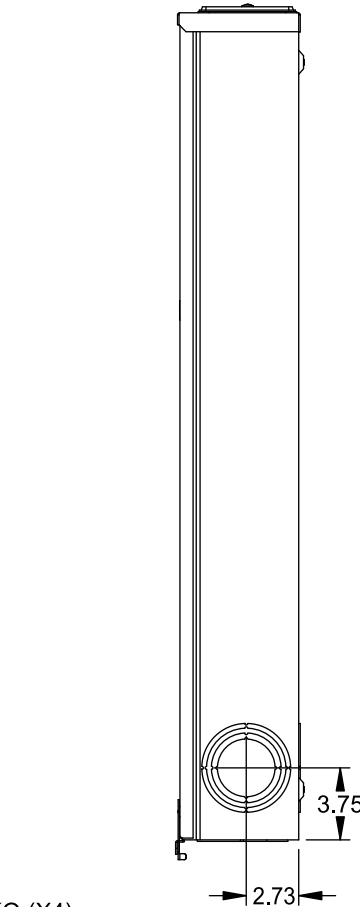

Catalog Number: 9817-9406

Features and Ratings

- Ringless Type Meter Socket
- 400A Continuous, 400A Max., 600V AC
- Outdoor Enclosure (NEMA Type 3R)
- Painted Steel Enclosure
- 2 or 3 Phase, Commercial/Industrial Socket
- Meter Socket Type K-5T
- For Overhead & Underground Service
- Two Large Hub Openings, HD Type Cover Plates Installed

(2) TYPE HD (LARGE) HUB OPENINGS COVER PLATES INSTALLED

VIEW SHOWN WITH COVER REMOVED

Accessories

CONDUIT HUBS (HD Type)		CAT No.	DESCRIPTION
TRADE SIZE	CATALOG No.		
3 INCH	EC56856 or H56856-2	H69685-1	Bypass Isolated Neutral Kit
3-1/2 INCH	EC56857 or H56857-2	H69546-1	Hex Magnet Socket Kit
4 INCH	EC56858 or H56858-2	H69232-1	Insulated T-Handle Kit
		H65050	K-base Insulator Kit
		H63864	K-base Ground Kit
Hub Cover Plate		EC56933 or H56933S	

Connectors, Wire Sizes and Torques

CONNECTOR	PART No.	HEX DRIVE	WIRE SIZE	TORQUE
LINE	56427-M*	1/2"	(2)#2 - 500 kcmil	375 IN-LBS.
LOAD	56732-M*	1/2"	(2)#4 - 500 kcmil	375 IN-LBS.
GROUND	56734*	5/16"	#6 - 250 kcmil	275 IN-LBS.

*Factory installed

© 2019 Copyright Siemens Industry, Inc.

TALON
Meter Socket

Description: **400A Cont, 5 Terminal, K-5T, 600V AC, Painted Steel Enclosure**

JEL 7/19/19 | DO NOT SCALE DRAWING | Dwg No: **9817-9406**