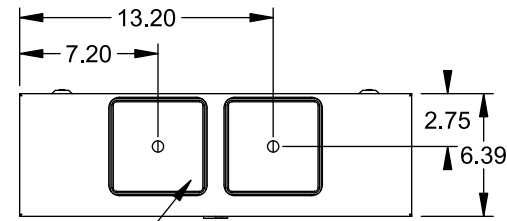

Catalog Number: 9817-9406

Features and Ratings

- Ringless Type Meter Socket
- 400A Continuous, 400A Max., 600V AC
- Outdoor Enclosure (NEMA Type 3R)
- Painted Steel Enclosure
- 2 or 3 Phase, Commercial/Industrial Socket
- Meter Socket Type K-5T
- For Overhead & Underground Service
- Two Large Hub Openings, HD Type Cover Plates Installed

(2) TYPE HD (LARGE) HUB OPENINGS COVER PLATES INSTALLED

VIEW SHOWN WITH COVER REMOVED

Accessories

CONDUIT HUBS (HD Type)		CAT No.	DESCRIPTION
TRADE SIZE	CATALOG No.		
3 INCH	EC56856 or H56856-2	H69685-1	Bypass Isolated Neutral Kit
3-1/2 INCH	EC56857 or H56857-2	H69546-1	Hex Magnet Socket Kit
4 INCH	EC56858 or H56858-2	H69232-1	Insulated T-Handle Kit
		H65050	K-base Insulator Kit
		H63864	K-base Ground Kit
Hub Cover Plate		EC56933 or H56933S	

Connectors, Wire Sizes and Torques

CONNECTOR	PART No.	HEX DRIVE	WIRE SIZE	TORQUE
LINE	56427-M*	1/2"	(2)#2 - 500 kcmil	375 IN-LBS.
LOAD	56732-M*	1/2"	(2)#4 - 500 kcmil	375 IN-LBS.
GROUND	56734*	5/16"	#6 - 250 kcmil	275 IN-LBS.

*Factory installed

© 2019 Copyright Siemens Industry, Inc.

TALON
Meter Socket

Description: **400A Cont, 5 Terminal, K-5T, 600V AC, Painted Steel Enclosure**

JEL 7/19/19 | DO NOT SCALE DRAWING | Dwg No: **9817-9406**