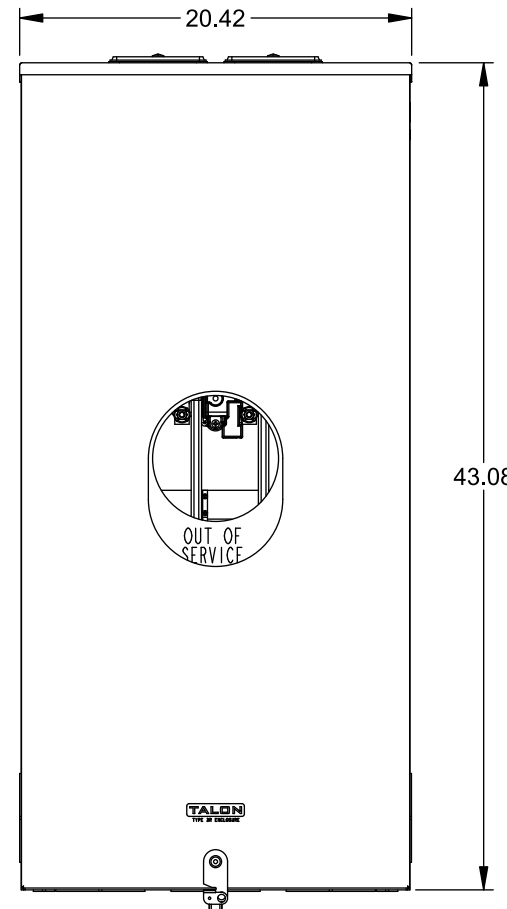

Catalog Number: 9817-9406

Features and Ratings

- Ringless Type Meter Socket
- 400A Continuous, 400A Max., 600V AC
- Outdoor Enclosure (NEMA Type 3R)
- Painted Steel Enclosure
- 2 or 3 Phase, Commercial/Industrial Socket
- Meter Socket Type K-5T
- For Overhead & Underground Service
- Two Large Hub Openings, HD Type Cover Plates Installed

(2) TYPE HD (LARGE) HUB OPENINGS COVER PLATES INSTALLED

VIEW SHOWN WITH COVER REMOVED

Accessories

CONDUIT HUBS (HD Type)		CAT No.	DESCRIPTION
TRADE SIZE	CATALOG No.		
3 INCH	EC56856 or H56856-2	H69685-1	Bypass Isolated Neutral Kit
3-1/2 INCH	EC56857 or H56857-2	H69546-1	Hex Magnet Socket Kit
4 INCH	EC56858 or H56858-2	H69232-1	Insulated T-Handle Kit
		H65050	K-base Insulator Kit
		H63864	K-base Ground Kit
Hub Cover Plate		EC56933 or H56933S	

Connectors, Wire Sizes and Torques

CONNECTOR	PART No.	HEX DRIVE	WIRE SIZE	TORQUE
LINE	56427-M*	1/2"	(2)#2 - 500 kcmil	375 IN-LBS.
LOAD	56732-M*	1/2"	(2)#4 - 500 kcmil	375 IN-LBS.
GROUND	56734*	5/16"	#6 - 250 kcmil	275 IN-LBS.

*Factory installed

© 2019 Copyright Siemens Industry, Inc.

TALON
Meter Socket

Description: **400A Cont, 5 Terminal, K-5T, 600V AC, Painted Steel Enclosure**

JEL 7/19/19 | DO NOT SCALE DRAWING | Dwg No: **9817-9406**