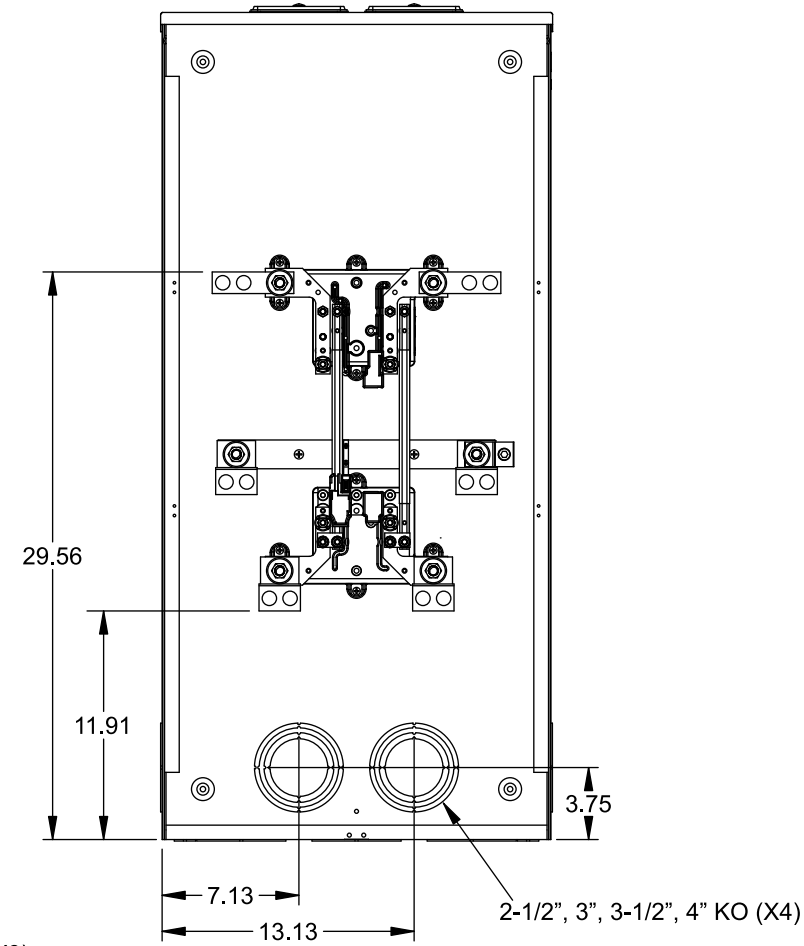

Catalog Number: 9817-9406

Features and Ratings

- Ringless Type Meter Socket
- 400A Continuous, 400A Max., 600V AC
- Outdoor Enclosure (NEMA Type 3R)
- Painted Steel Enclosure
- 2 or 3 Phase, Commercial/Industrial Socket
- Meter Socket Type K-5T
- For Overhead & Underground Service
- Two Large Hub Openings, HD Type Cover Plates Installed

(2) TYPE HD (LARGE) HUB OPENINGS COVER PLATES INSTALLED

VIEW SHOWN WITH COVER REMOVED

Accessories

CONDUIT HUBS (HD Type)		CAT No.	DESCRIPTION
TRADE SIZE	CATALOG No.		
3 INCH	EC56856 or H56856-2	H69685-1	Bypass Isolated Neutral Kit
3-1/2 INCH	EC56857 or H56857-2	H69546-1	Hex Magnet Socket Kit
4 INCH	EC56858 or H56858-2	H69232-1	Insulated T-Handle Kit
		H65050	K-base Insulator Kit
		H63864	K-base Ground Kit
Hub Cover Plate		EC56933 or H56933S	

Connectors, Wire Sizes and Torques

CONNECTOR	PART No.	HEX DRIVE	WIRE SIZE	TORQUE
LINE	56427-M*	1/2"	(2)#2 - 500 kcmil	375 IN-LBS.
LOAD	56732-M*	1/2"	(2)#4 - 500 kcmil	375 IN-LBS.
GROUND	56734*	5/16"	#6 - 250 kcmil	275 IN-LBS.

*Factory installed

© 2019 Copyright Siemens Industry, Inc.

TALON
Meter Socket

Description: **400A Cont, 5 Terminal, K-5T, 600V AC, Painted Steel Enclosure**

JEL 7/19/19 | DO NOT SCALE DRAWING | Dwg No: **9817-9406**