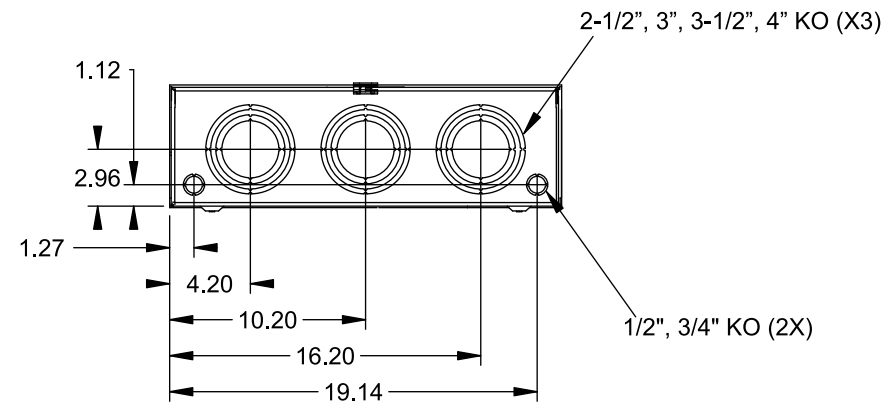

Catalog Number: 9817-9406

Features and Ratings

- Ringless Type Meter Socket
- 400A Continuous, 400A Max., 600V AC
- Outdoor Enclosure (NEMA Type 3R)
- Painted Steel Enclosure
- 2 or 3 Phase, Commercial/Industrial Socket
- Meter Socket Type K-5T
- For Overhead & Underground Service
- Two Large Hub Openings, HD Type Cover Plates Installed

(2) TYPE HD (LARGE) HUB OPENINGS COVER PLATES INSTALLED

VIEW SHOWN WITH COVER REMOVED

Accessories

CONDUIT HUBS (HD Type)		CAT No.	DESCRIPTION
TRADE SIZE	CATALOG No.		
3 INCH	EC56856 or H56856-2	H69685-1	Bypass Isolated Neutral Kit
3-1/2 INCH	EC56857 or H56857-2	H69546-1	Hex Magnet Socket Kit
4 INCH	EC56858 or H56858-2	H69232-1	Insulated T-Handle Kit
		H65050	K-base Insulator Kit
		H63864	K-base Ground Kit
Hub Cover Plate		EC56933 or H56933S	

Connectors, Wire Sizes and Torques

CONNECTOR	PART No.	HEX DRIVE	WIRE SIZE	TORQUE
LINE	56427-M*	1/2"	(2)#2 - 500 kcmil	375 IN-LBS.
LOAD	56732-M*	1/2"	(2)#4 - 500 kcmil	375 IN-LBS.
GROUND	56734*	5/16"	#6 - 250 kcmil	275 IN-LBS.

*Factory installed

© 2019 Copyright Siemens Industry, Inc.

TALON
Meter Socket

Description: **400A Cont, 5 Terminal, K-5T, 600V AC, Painted Steel Enclosure**

JEL 7/19/19 | DO NOT SCALE DRAWING | Dwg No: **9817-9406**