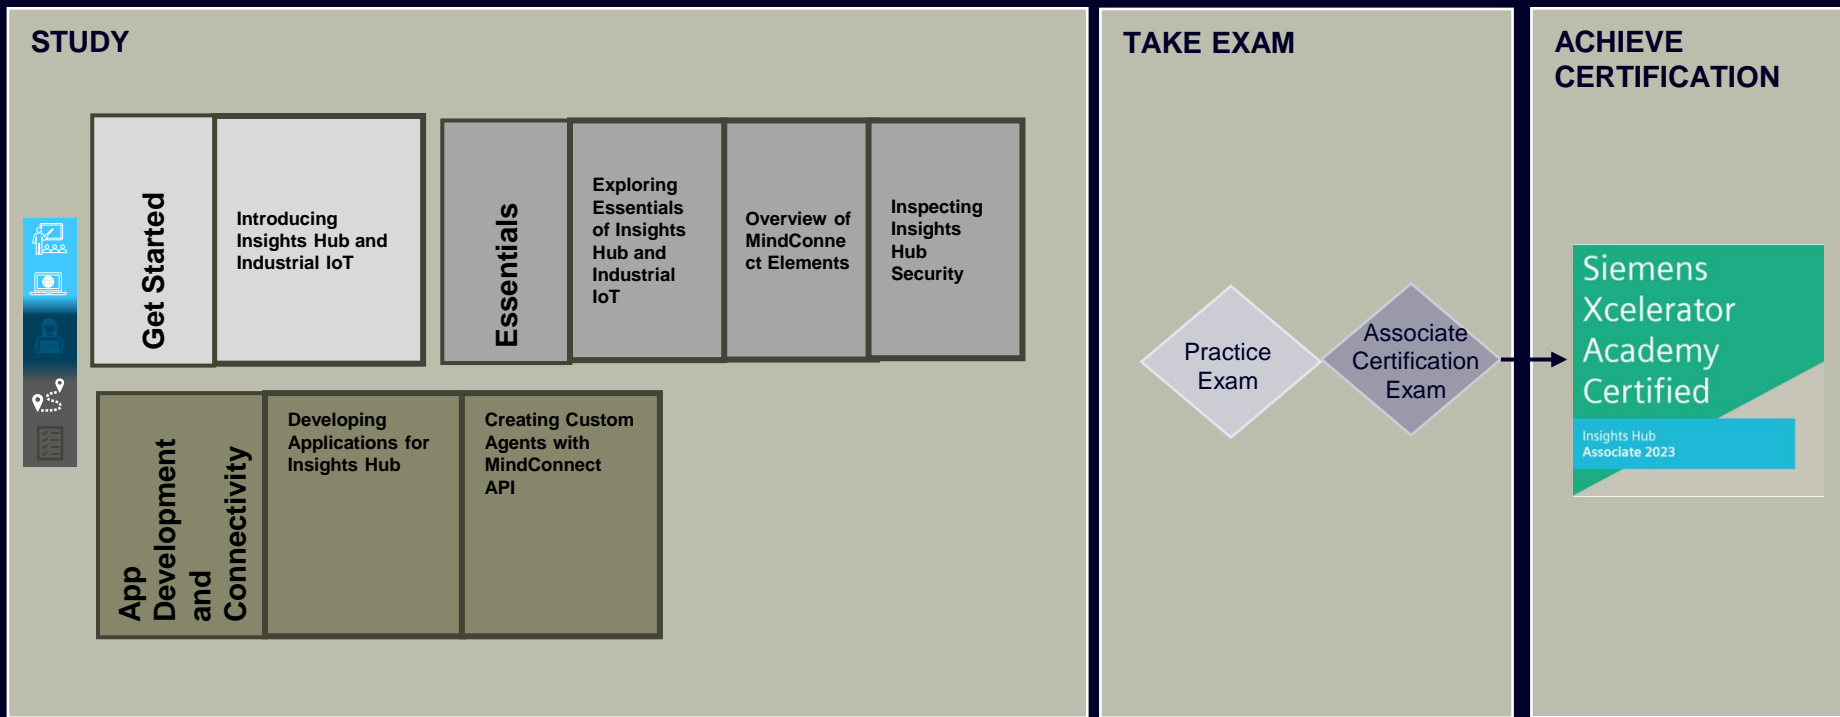

Instructor-led training

On-demand training library

Xcelerator Academy Membership

Learning Journey

Standalone Certification Exam

Optional

**Virtual lab environment included in offer

Add-on vLab hours available for purchase

**Virtual lab environment included in offer