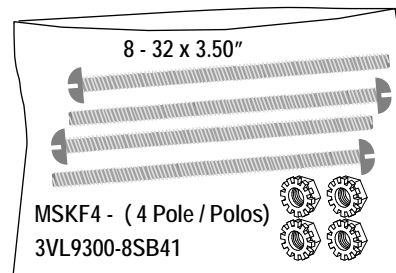

NOTE - These instructions do not purport to cover all details or variations in equipment, or to provide for every possible contingency to be met in connection with installation, operation or maintenance. Should further information be desired or should particular problems arise, which are not covered sufficiently for the purchaser's purposes, the matter should be referred to the local Siemens sales office. The contents of this instruction manual shall not become part of or modify any prior or existing agreement, commitment or relationship. The sales contract contains the entire obligation of Siemens. The warranty contained in the contract between the parties is the sole warranty of Siemens. Any statements contained herein do not create new warranties or modify the existing warranty.

Trademarks - Unless otherwise noted, all names identified by ® are registered trademarks of Siemens AG or Siemens Industry, Inc. The remaining trademarks in this publication may be trademarks whose use by third parties for their own purposes could violate the rights of the owner.