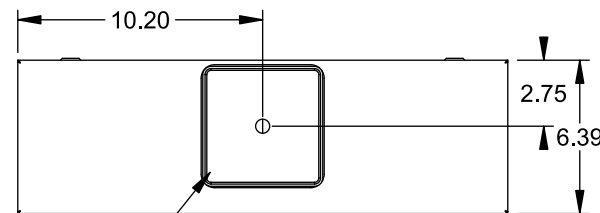

Catalog Number: 9817-8012

Features and Ratings

- Ringless Type Meter Socket
- 400A Continuous, 400A Max., 600V AC
- Outdoor Enclosure (NEMA Type 3R)
- Painted G90 Steel Enclosure
- 3 Phase, Commercial/Industrial Socket
- Meter Socket Type K-7
- For Overhead & Underground Service
- Large Hub Opening, HD Type Cover Plate Installed

TYPE HD (LARGE) HUB OPENING
COVER PLATE INSTALLED

VIEW SHOWN WITH COVER REMOVED

Accessories

| CONDUIT HUBS (HD Type) | | CAT No. | DESCRIPTION |
|------------------------|---------------------|----------|-----------------------------|
| TRADE SIZE | CATALOG No. | | |
| 3 INCH | EC56856 or H56856-2 | H69685-1 | Bypass Isolated Neutral Kit |
| 3-1/2 INCH | EC56857 or H56857-2 | H69546-1 | Hex Magnet Socket Kit |
| 4 INCH | EC56858 or H56858-2 | H69232-1 | Insulated T-Handle Kit |
| Hub Cover Plate | EC56933 or H56933S | H65050 | K-base Insulator Kit |
| | | H63864 | K-base Ground Kit |

Connectors, Wire Sizes and Torques

| CONNECTOR | PART No. | HEX DRIVE | WIRE SIZE | TORQUE |
|-----------|----------|-----------|-------------------|-------------|
| LINE* | 58853 | 5/16" | (2)#6 - 350 kcmil | 275 IN-LBS. |
| LOAD* | 56732 | 5/16" | (2)#4 - 350 kcmil | 275 IN-LBS. |
| NEUTRAL* | 56732 | 5/16" | (2)#4 - 350 kcmil | 275 IN-LBS. |
| GROUND | 56734 | 5/16" | (2)#6 - 250 kcmil | 275 IN-LBS. |

*Factory Installed

© 2015 Copyright Siemens Industry, Inc.

TALON
Meter Socket

Description: **400A Cont, 4 Terminal, K-7, 600V AC, Painted Steel Enclosure**

JEL 12/1/15 DO NOT SCALE DRAWING Dwg No: **9817-8012**