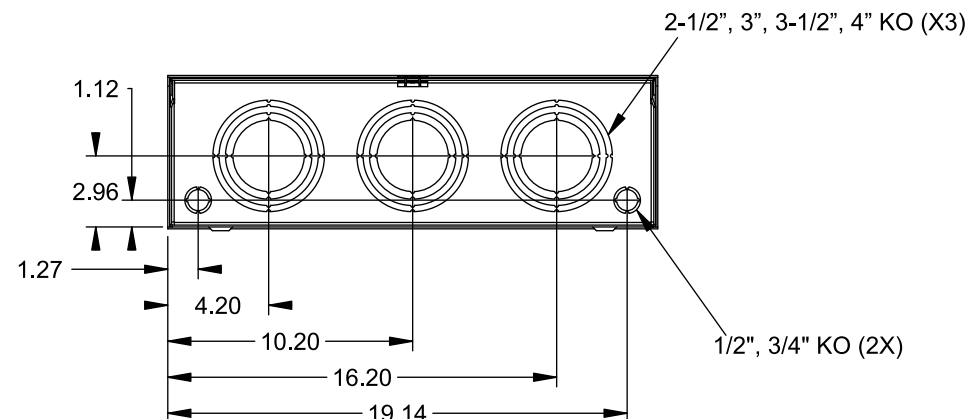

Catalog Number: 9817-8012

Features and Ratings

- Ringless Type Meter Socket
- 400A Continuous, 400A Max., 600V AC
- Outdoor Enclosure (NEMA Type 3R)
- Painted G90 Steel Enclosure
- 3 Phase, Commercial/Industrial Socket
- Meter Socket Type K-7
- For Overhead & Underground Service
- Large Hub Opening, HD Type Cover Plate Installed

TYPE HD (LARGE) HUB OPENING
COVER PLATE INSTALLED

VIEW SHOWN WITH COVER REMOVED

Accessories

| CONDUIT HUBS (HD Type) | | CAT No. | DESCRIPTION |
|------------------------|---------------------|----------|-----------------------------|
| TRADE SIZE | CATALOG No. | | |
| 3 INCH | EC56856 or H56856-2 | H69685-1 | Bypass Isolated Neutral Kit |
| 3-1/2 INCH | EC56857 or H56857-2 | H69546-1 | Hex Magnet Socket Kit |
| 4 INCH | EC56858 or H56858-2 | H69232-1 | Insulated T-Handle Kit |
| Hub Cover Plate | EC56933 or H56933S | H65050 | K-base Insulator Kit |
| | | H63864 | K-base Ground Kit |

Connectors, Wire Sizes and Torques

| CONNECTOR | PART No. | HEX DRIVE | WIRE SIZE | TORQUE |
|-----------|----------|-----------|-------------------|-------------|
| LINE* | 58853 | 5/16" | (2)#6 - 350 kcmil | 275 IN-LBS. |
| LOAD* | 56732 | 5/16" | (2)#4 - 350 kcmil | 275 IN-LBS. |
| NEUTRAL* | 56732 | 5/16" | (2)#4 - 350 kcmil | 275 IN-LBS. |
| GROUND | 56734 | 5/16" | (2)#6 - 250 kcmil | 275 IN-LBS. |

*Factory Installed

© 2015 Copyright Siemens Industry, Inc.

TALON
Meter Socket

Description: **400A Cont, 4 Terminal, K-7, 600V AC, Painted Steel Enclosure**

JEL 12/1/15 DO NOT SCALE DRAWING Dwg No: **9817-8012**