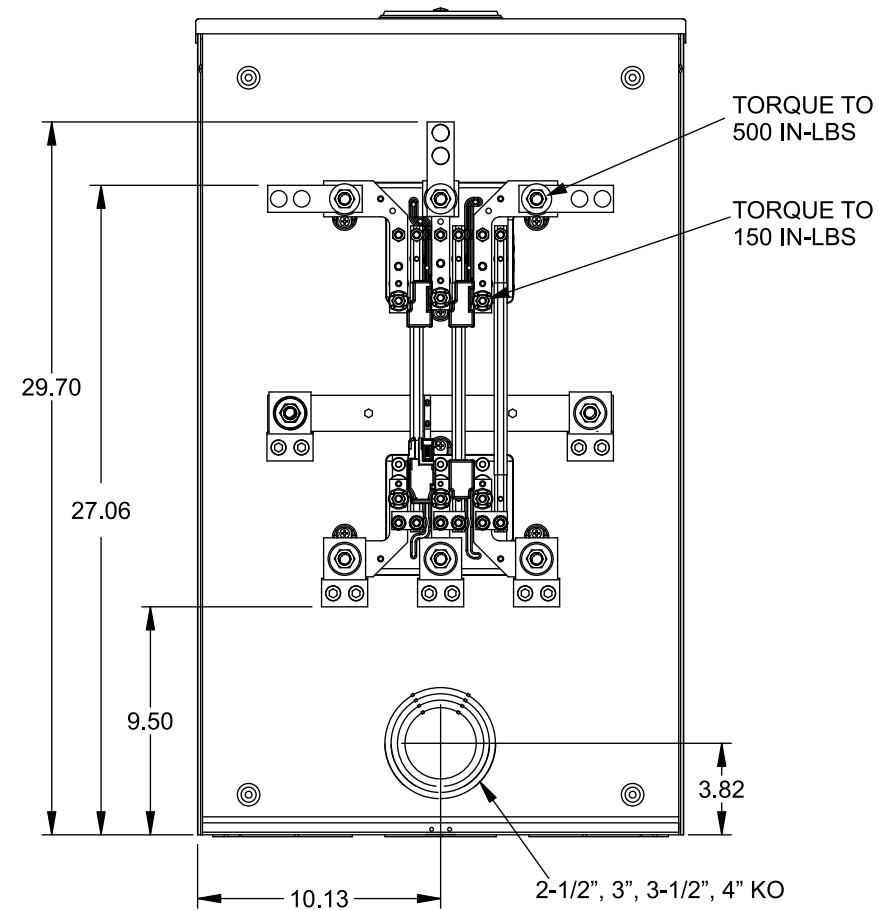

Catalog Number: 9817-8012

Features and Ratings

- Ringless Type Meter Socket
- 400A Continuous, 400A Max., 600V AC
- Outdoor Enclosure (NEMA Type 3R)
- Painted G90 Steel Enclosure
- 3 Phase, Commercial/Industrial Socket
- Meter Socket Type K-7
- For Overhead & Underground Service
- Large Hub Opening, HD Type Cover Plate Installed

TYPE HD (LARGE) HUB OPENING
COVER PLATE INSTALLED

VIEW SHOWN WITH COVER REMOVED

Accessories

| CONDUIT HUBS (HD Type) | | CAT No. | DESCRIPTION |
|------------------------|---------------------|----------|-----------------------------|
| TRADE SIZE | CATALOG No. | | |
| 3 INCH | EC56856 or H56856-2 | H69685-1 | Bypass Isolated Neutral Kit |
| 3-1/2 INCH | EC56857 or H56857-2 | H69546-1 | Hex Magnet Socket Kit |
| 4 INCH | EC56858 or H56858-2 | H69232-1 | Insulated T-Handle Kit |
| Hub Cover Plate | EC56933 or H56933S | H65050 | K-base Insulator Kit |
| | | H63864 | K-base Ground Kit |

Connectors, Wire Sizes and Torques

| CONNECTOR | PART No. | HEX DRIVE | WIRE SIZE | TORQUE |
|-----------|----------|-----------|-------------------|-------------|
| LINE* | 58853 | 5/16" | (2)#6 - 350 kcmil | 275 IN-LBS. |
| LOAD* | 56732 | 5/16" | (2)#4 - 350 kcmil | 275 IN-LBS. |
| NEUTRAL* | 56732 | 5/16" | (2)#4 - 350 kcmil | 275 IN-LBS. |
| GROUND | 56734 | 5/16" | (2)#6 - 250 kcmil | 275 IN-LBS. |

*Factory Installed

© 2015 Copyright Siemens Industry, Inc.

TALON
Meter Socket

Description: **400A Cont, 4 Terminal, K-7, 600V AC, Painted Steel Enclosure**

JEL 12/1/15 DO NOT SCALE DRAWING Dwg No: **9817-8012**