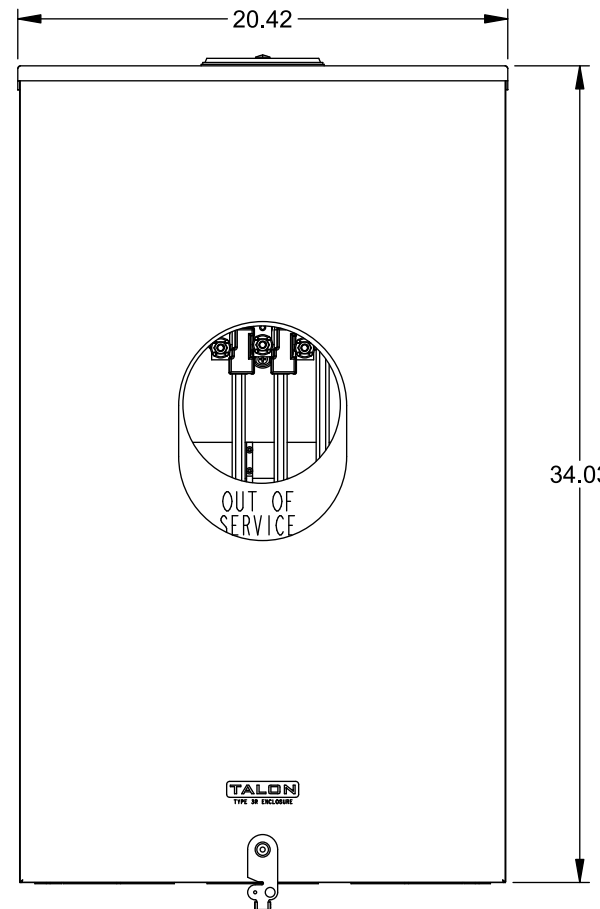

Catalog Number: 9817-8012

Features and Ratings

- Ringless Type Meter Socket
- 400A Continuous, 400A Max., 600V AC
- Outdoor Enclosure (NEMA Type 3R)
- Painted G90 Steel Enclosure
- 3 Phase, Commercial/Industrial Socket
- Meter Socket Type K-7
- For Overhead & Underground Service
- Large Hub Opening, HD Type Cover Plate Installed

TYPE HD (LARGE) HUB OPENING
COVER PLATE INSTALLED

VIEW SHOWN WITH COVER REMOVED

Accessories

| CONDUIT HUBS (HD Type) | | CAT No. | DESCRIPTION |
|------------------------|---------------------|----------|-----------------------------|
| TRADE SIZE | CATALOG No. | | |
| 3 INCH | EC56856 or H56856-2 | H69685-1 | Bypass Isolated Neutral Kit |
| 3-1/2 INCH | EC56857 or H56857-2 | H69546-1 | Hex Magnet Socket Kit |
| 4 INCH | EC56858 or H56858-2 | H69232-1 | Insulated T-Handle Kit |
| Hub Cover Plate | EC56933 or H56933S | H65050 | K-base Insulator Kit |
| | | H63864 | K-base Ground Kit |

Connectors, Wire Sizes and Torques

| CONNECTOR | PART No. | HEX DRIVE | WIRE SIZE | TORQUE |
|-----------|----------|-----------|-------------------|-------------|
| LINE* | 58853 | 5/16" | (2)#6 - 350 kcmil | 275 IN-LBS. |
| LOAD* | 56732 | 5/16" | (2)#4 - 350 kcmil | 275 IN-LBS. |
| NEUTRAL* | 56732 | 5/16" | (2)#4 - 350 kcmil | 275 IN-LBS. |
| GROUND | 56734 | 5/16" | (2)#6 - 250 kcmil | 275 IN-LBS. |

*Factory Installed

© 2015 Copyright Siemens Industry, Inc.

TALON
Meter Socket

Description: **400A Cont, 4 Terminal, K-7, 600V AC, Painted Steel Enclosure**

JEL 12/1/15 DO NOT SCALE DRAWING Dwg No: **9817-8012**