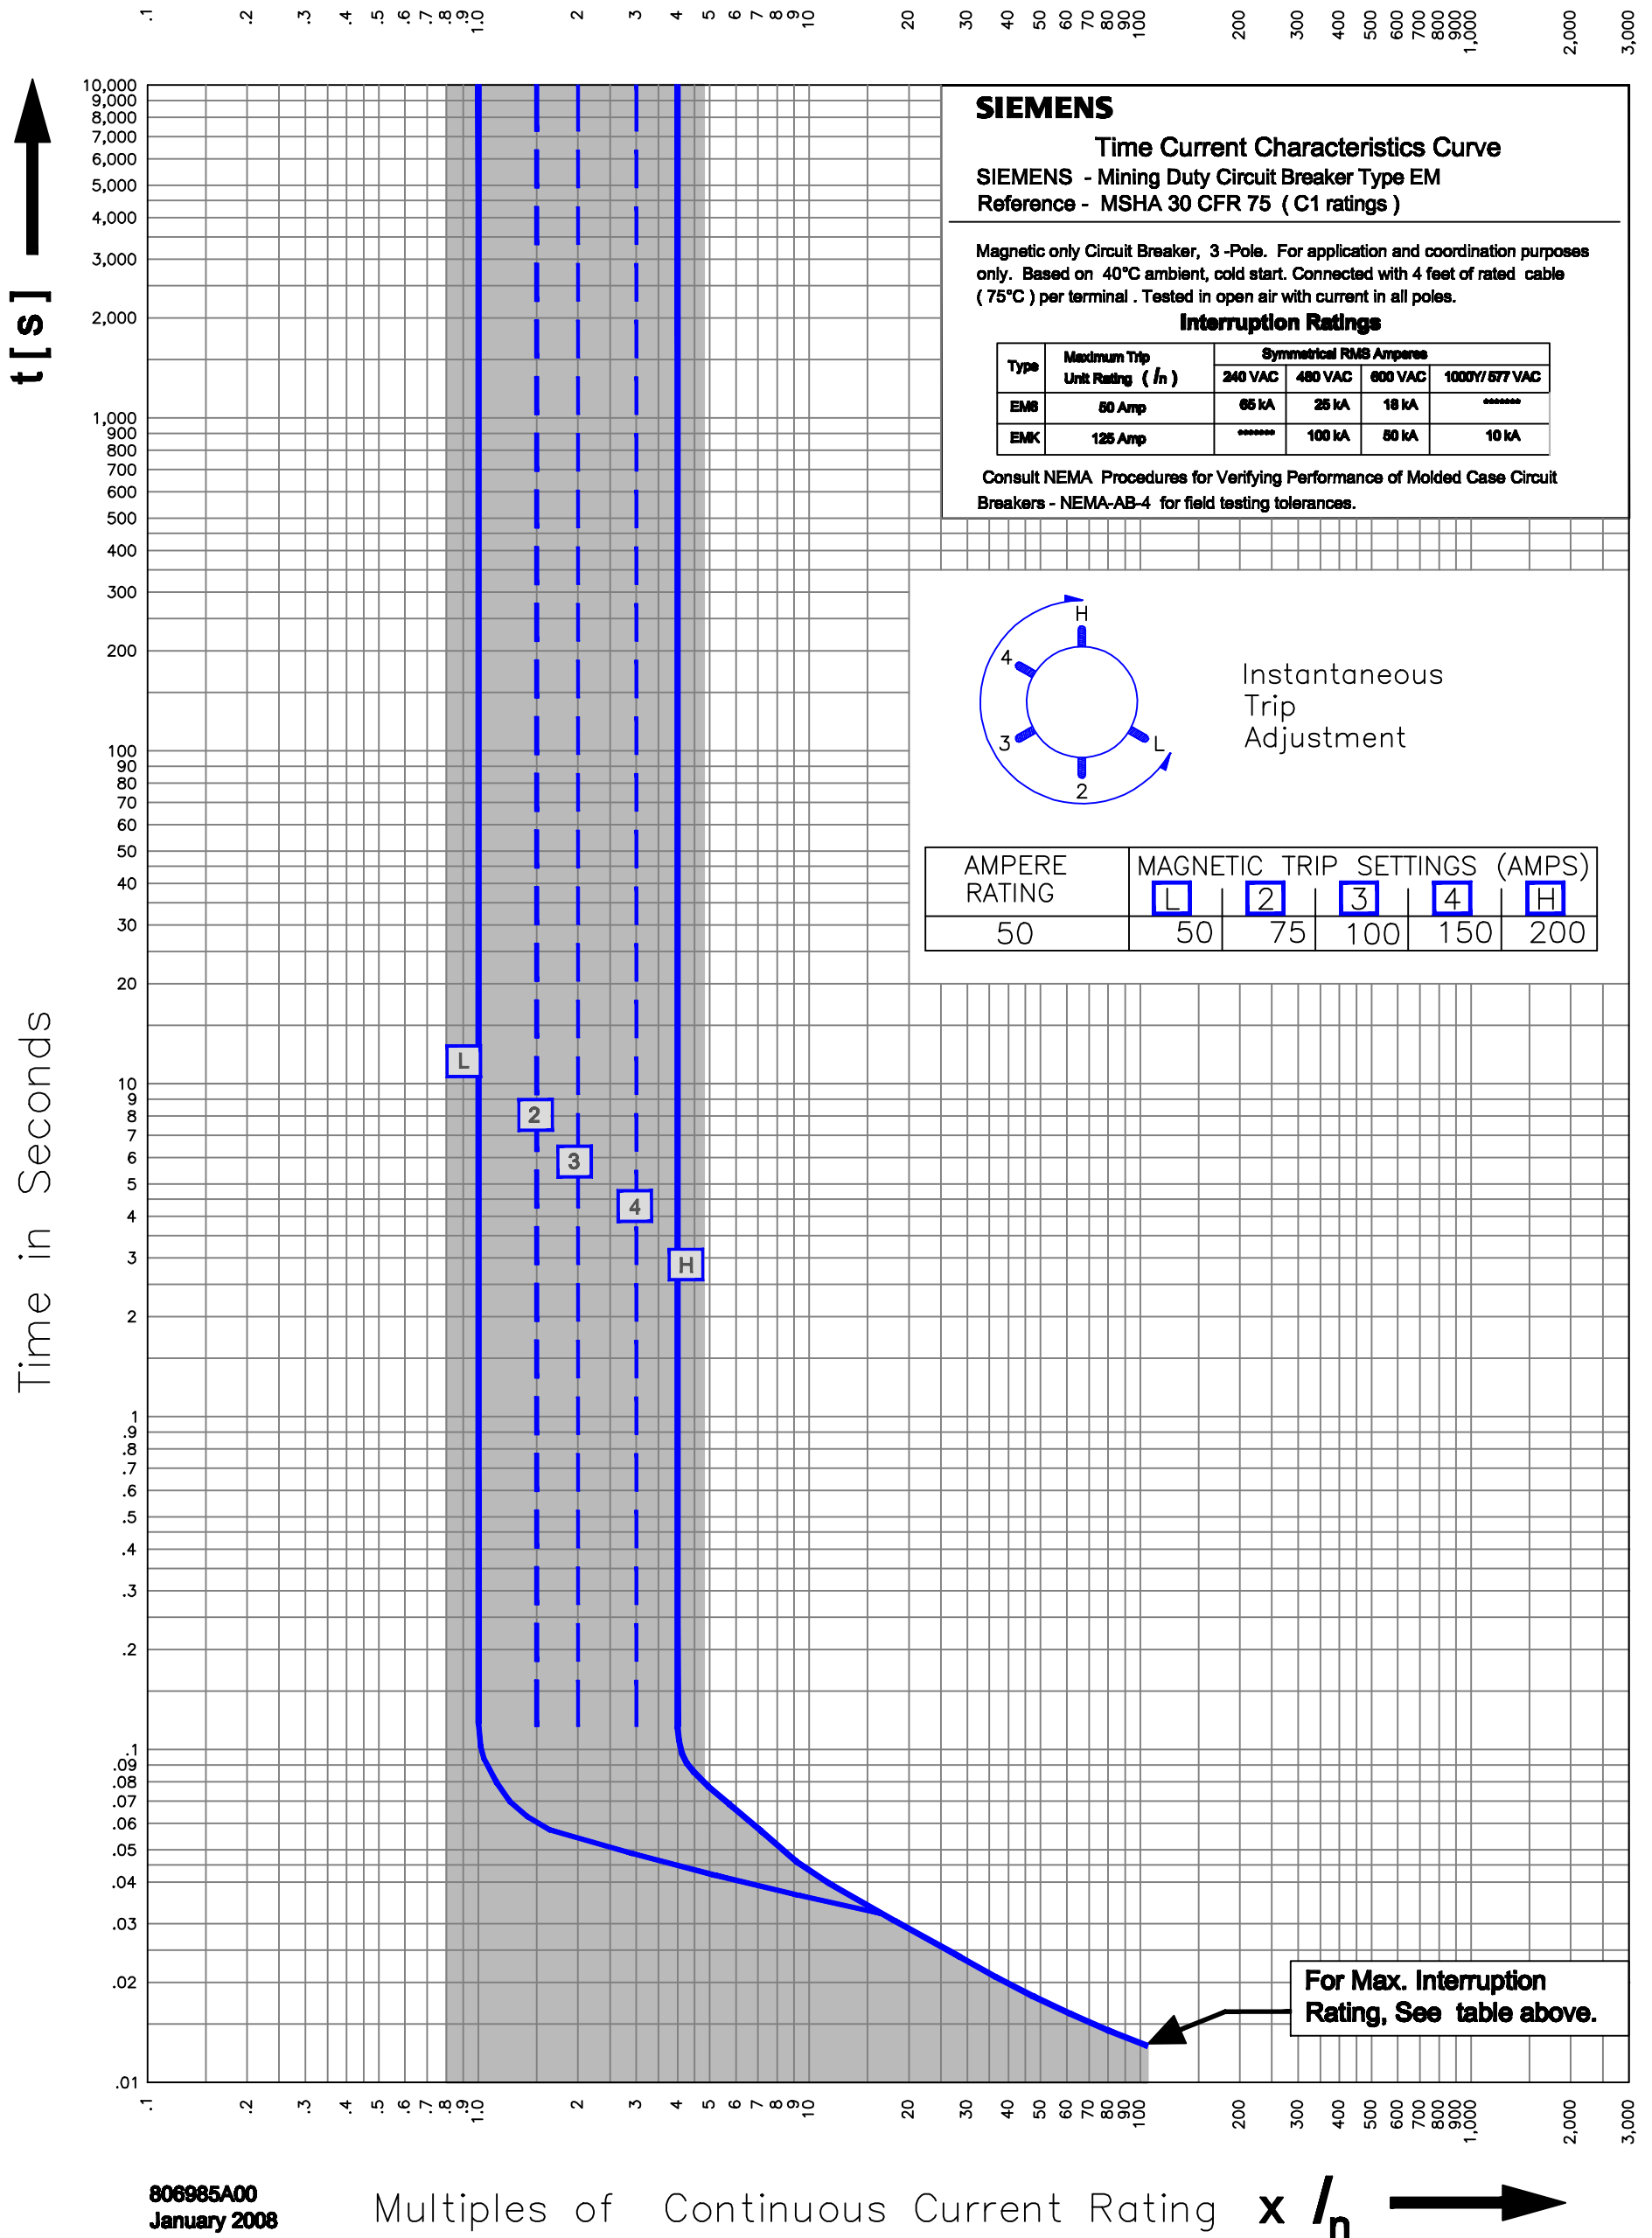

Mining Duty Mag only Type EM Breaker

50A - MSHA 30 CFR 75 (C1)

806985A00 January 2008

Mining Duty Mag only Type EM Breaker

125A - MSHA 30 CFR 75 (C2)

806985B00 January 2008