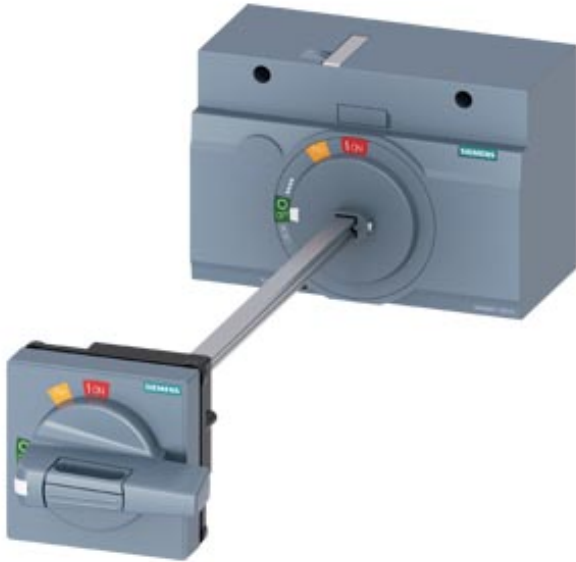

DOOR MOUNTED ROTARY OPERATOR STANDARD NEMA TYPE 1, 3R, 12 WITH DOOR INTERLOCKING AND DOOR-OPEN POSITION ACCESSORY FOR 3VA6 400/600

Model	
Product brand name	SETRON
Product designation	Accessories
Design of the product	Door-coupling rotary operating mechanism
accessories	DOOR-COUPLING ROTARY OPERATING MECHANISM
General technical data	
Degree of protection NEMA rating	NEMA 1, 3R, 12
Mechanical Design	
Height	94 mm
Width	138 mm
Certificates	