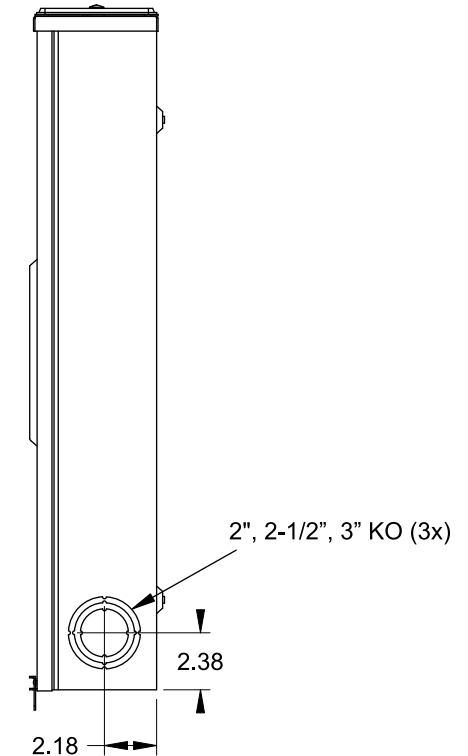

## Features and Ratings

- Ringless Type Meter Socket
- 320A Continuous, 400A Max., 600V AC
- Outdoor Enclosure (NEMA Type 3R)
- Painted G90 Steel Enclosure
- 1 Phase, 3-Wire, Commercial Socket
- 4 Jaw Meter Socket
- Meter Socket Type HQ-4SU
- For Overhead & Underground Service
- HD Type Hub Opening w/Large Coverplate
- Lever Bypass
- Ground Lug Installed

LARGE COVERPLATE

VIEW SHOWN WITH COVER REMOVED

## Accessories

CONDUIT HUBS (HD Type)	
TRADE SIZE	CATALOG No.
3 INCH	EC56856 or H56856-2
3-1/2 INCH	EC56857 or H56857-2
4 INCH	EC56858 or H56858-2
Hub Cover Plate	EC56933 or H56933S

Meter Opening Cover Plate  
Cat No: H659-0162  
5th Jaw Kit  
Cat. No: EC35815-2

## Connectors, Wire Sizes and Torques

CONNECTOR	PART No.	WIRE SIZE	HEX DRIVE	TORQUE
LINE/LOAD	56732	(2) #4 - 350 kcmil	5/16"	275 IN-LBS.
NEUTRAL	56732-1	(2) #4 - 350 kcmil	5/16"	275 IN-LBS.
GROUND	67554A	#14 - 2/0 AWG	..	50 IN-LBS.