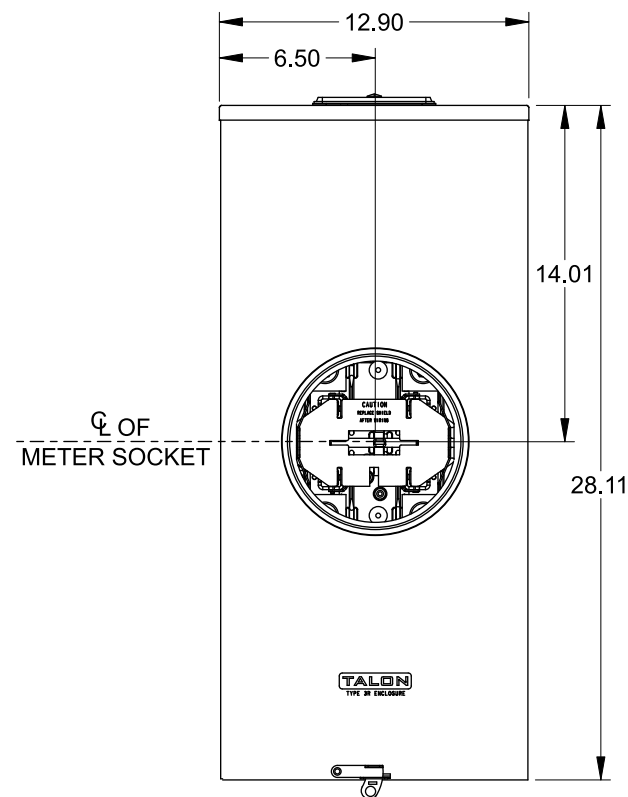

Catalog Number: 47604-8203

Features and Ratings

- Ringless Type Meter Socket
- 320A Continuous, 400A Max., 600V AC
- Outdoor Enclosure (NEMA Type 3R)
- Painted G90 Steel Enclosure
- 1 Phase, 3-Wire, Commercial Socket
- 4 Jaw Meter Socket
- Meter Socket Type HQ-4SU
- For Overhead & Underground Service
- HD Type Hub Opening w/Large Coverplate
- Lever Bypass
- Ground Lug Installed