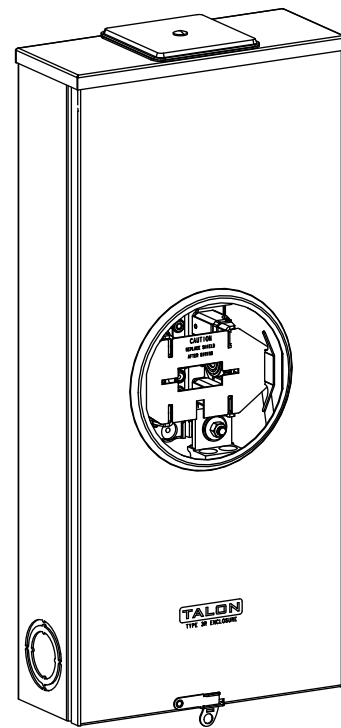

## Features and Ratings

- Ringless Type Meter Socket
- 320A Continuous, 400A Max., 600V AC
- Outdoor Enclosure (NEMA Type 3R)
- Painted G90 Steel Enclosure
- 1 Phase, 3-Wire, Commercial Socket
- 4 Jaw Meter Socket
- Meter Socket Type HQ-4SU
- For Overhead & Underground Service
- HD Type Hub Opening w/Large Coverplate
- Lever Bypass
- Ground Lug Installed

LARGE COVERPLATE

VIEW SHOWN WITH COVER REMOVED

## Accessories

CONDUIT HUBS (HD Type)	
TRADE SIZE	CATALOG No.
3 INCH	EC56856 or H56856-2
3-1/2 INCH	EC56857 or H56857-2
4 INCH	EC56858 or H56858-2
Hub Cover Plate	EC56933 or H56933S

Meter Opening Cover Plate  
Cat No: H659-0162  
5th Jaw Kit  
Cat. No: EC35815-2

## Connectors, Wire Sizes and Torques

CONNECTOR	PART No.	WIRE SIZE	HEX DRIVE	TORQUE
LINE/LOAD	56732	(2) #4 - 350 kcmil	5/16"	275 IN-LBS.
NEUTRAL	56732-1	(2) #4 - 350 kcmil	5/16"	275 IN-LBS.
GROUND	67554A	#14 - 2/0 AWG	..	50 IN-LBS.