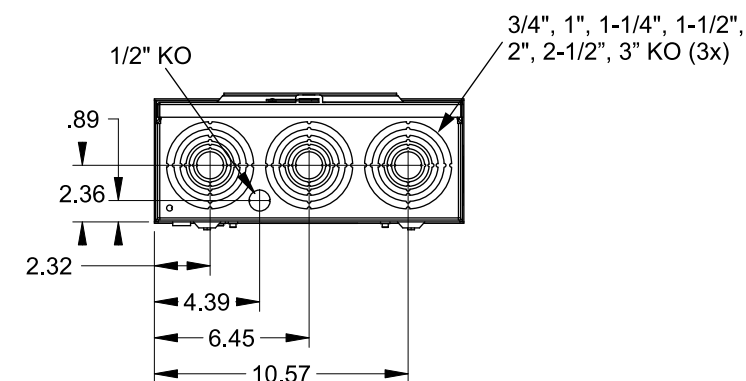

## Features and Ratings

- Ringless Type Meter Socket
- 320A Continuous, 400A Max., 600V AC
- Outdoor Enclosure (NEMA Type 3R)
- Painted G90 Steel Enclosure
- 1 Phase, 3-Wire, Commercial Socket
- 4 Jaw Meter Socket
- Meter Socket Type HQ-4SU
- For Overhead & Underground Service
- HD Type Hub Opening w/Large Coverplate
- Lever Bypass
- Ground Lug Installed

## Accessories

CONDUIT HUBS (HD Type)	
TRADE SIZE	CATALOG No.
3 INCH	EC56856 or H56856-2
3-1/2 INCH	EC56857 or H56857-2
4 INCH	EC56858 or H56858-2
Hub Cover Plate	EC56933 or H56933S

Meter Opening Cover Plate  
Cat No: H659-0162  
5th Jaw Kit  
Cat. No: EC35815-2

## Connectors, Wire Sizes and Torques

CONNECTOR	PART No.	WIRE SIZE	HEX DRIVE	TORQUE
LINE/LOAD	56732	(2) #4 - 350 kcmil	5/16"	275 IN-LBS.
NEUTRAL	56732-1	(2) #4 - 350 kcmil	5/16"	275 IN-LBS.
GROUND	67554A	#14 - 2/0 AWG	..	50 IN-LBS.

© 2018 Copyright Siemens Industry, Inc.

**TALON**  
**Meter Socket**

Description:  
**320A Cont, 4 Jaw, HQ-4SU, 600V AC,  
Ground Lug, Painted Steel Enclosure**

JEL 6/5/18 | DO NOT SCALE DRAWING | Dwg No: **47604-8203**