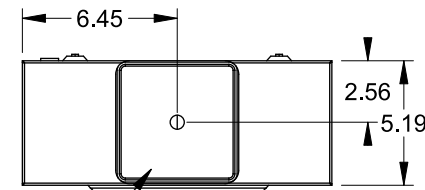

## Features and Ratings

- Ringless Type Meter Socket
- 320A Continuous, 400A Max., 600V AC
- Outdoor Enclosure (NEMA Type 3R)
- Painted G90 Steel Enclosure
- 1 Phase, 3-Wire, Commercial Socket
- 4 Jaw Meter Socket
- Meter Socket Type HQ-4SU
- For Overhead & Underground Service
- HD Type Hub Opening w/Large Coverplate
- Lever Bypass
- Ground Lug Installed

## Connectors, Wire Sizes and Torques

CONNECTOR	PART No.	WIRE SIZE	HEX DRIVE	TORQUE
LINE/LOAD	56732	(2) #4 - 350 kcmil	5/16"	275 IN-LBS.
NEUTRAL	56732-1	(2) #4 - 350 kcmil	5/16"	275 IN-LBS.
GROUND	67554A	#14 - 2/0 AWG	..	50 IN-LBS.

© 2018 Copyright Siemens Industry, Inc.

**TALON**  
**Meter Socket**

Description:  
**320A Cont, 4 Jaw, HQ-4SU, 600V AC,  
Ground Lug, Painted Steel Enclosure**

JEL 6/5/18 | DO NOT SCALE DRAWING | Dwg No: **47604-8203**