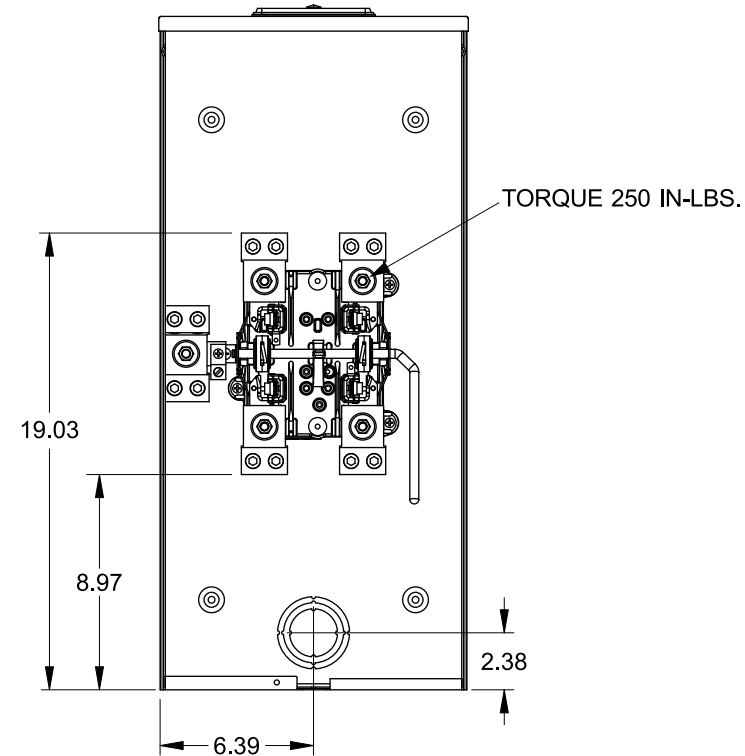

## Features and Ratings

- Ringless Type Meter Socket
- 320A Continuous, 400A Max., 600V AC
- Outdoor Enclosure (NEMA Type 3R)
- Painted G90 Steel Enclosure
- 1 Phase, 3-Wire, Commercial Socket
- 4 Jaw Meter Socket
- Meter Socket Type HQ-4SU
- For Overhead & Underground Service
- HD Type Hub Opening w/Large Coverplate
- Lever Bypass
- Ground Lug Installed

## Accessories

CONDUIT HUBS (HD Type)	
TRADE SIZE	CATALOG No.
3 INCH	EC56856 or H56856-2
3-1/2 INCH	EC56857 or H56857-2
4 INCH	EC56858 or H56858-2
Hub Cover Plate	EC56933 or H56933S

Meter Opening Cover Plate  
Cat No: H659-0162  
5th Jaw Kit  
Cat. No: EC35815-2

## Connectors, Wire Sizes and Torques

CONNECTOR	PART No.	WIRE SIZE	HEX DRIVE	TORQUE
LINE/LOAD	56732	(2) #4 - 350 kcmil	5/16"	275 IN-LBS.
NEUTRAL	56732-1	(2) #4 - 350 kcmil	5/16"	275 IN-LBS.
GROUND	67554A	#14 - 2/0 AWG	..	50 IN-LBS.

© 2018 Copyright Siemens Industry, Inc.

**TALON**  
**Meter Socket**

Description:  
**320A Cont, 4 Jaw, HQ-4SU, 600V AC,  
Ground Lug, Painted Steel Enclosure**

JEL 6/5/18 | DO NOT SCALE DRAWING | Dwg No: **47604-8203**