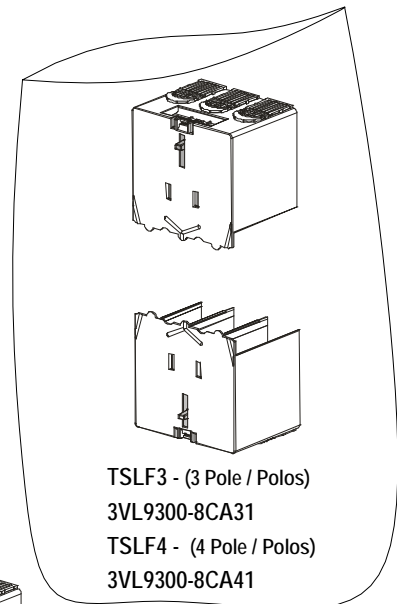

Use only with Siemens certified Components.
Utilizar únicamente con componentes certificados de Siemens.
A utiliser uniquement avec les composants certifiés Siemens.

NOTE - These instructions do not purport to cover all details or variations in equipment, or to provide for every possible contingency to be met in connection with installation, operation or maintenance. Should further information be desired or should particular problems arise, which are not covered sufficiently for the purchaser's purposes, the matter should be referred to the local Siemens sales office. The contents of this instruction manual shall not become part of or modify any prior or existing agreement, commitment or relationship. The sales contract contains the entire obligation of Siemens. The warranty contained in the contract between the parties is the sole warranty of Siemens. Any statements contained herein do not create new warranties or modify the existing warranty.

Trademarks - Unless otherwise noted, all names identified by ® are registered trademarks of Siemens AG or Siemens Industry, Inc. The remaining trademarks in this publication may be trademarks whose use by third parties for their own purposes could violate the rights of the owner.