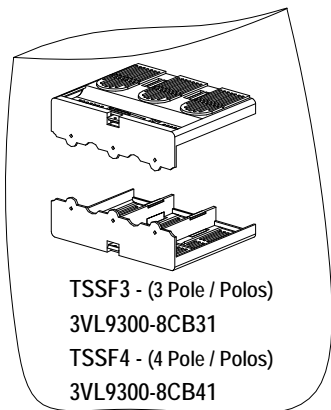

Use only with Siemens certified Components.
Utilizar únicamente con componentes certificados de Siemens.
A utiliser uniquement avec les composants certifiés Siemens.

NOTE - These instructions do not purport to cover all details or variations in equipment, or to provide for every possible contingency to be met in connection with installation, operation or maintenance. Should further information be desired or should particular problems arise, which are not covered sufficiently for the purchaser's purposes, the matter should be referred to the local Siemens sales office. The contents of this instruction manual shall not become part of or modify any prior or existing agreement, commitment or relationship. The sales contract contains the entire obligation of Siemens. The warranty contained in the contract between the parties is the sole warranty of Siemens. Any statements contained herein do not create new warranties or modify the existing warranty.

Trademarks - Unless otherwise noted, all names identified by ® are registered trademarks of Siemens AG or Siemens Industry, Inc. The remaining trademarks in this publication may be trademarks whose use by third parties for their own purposes could violate the rights of the owner.