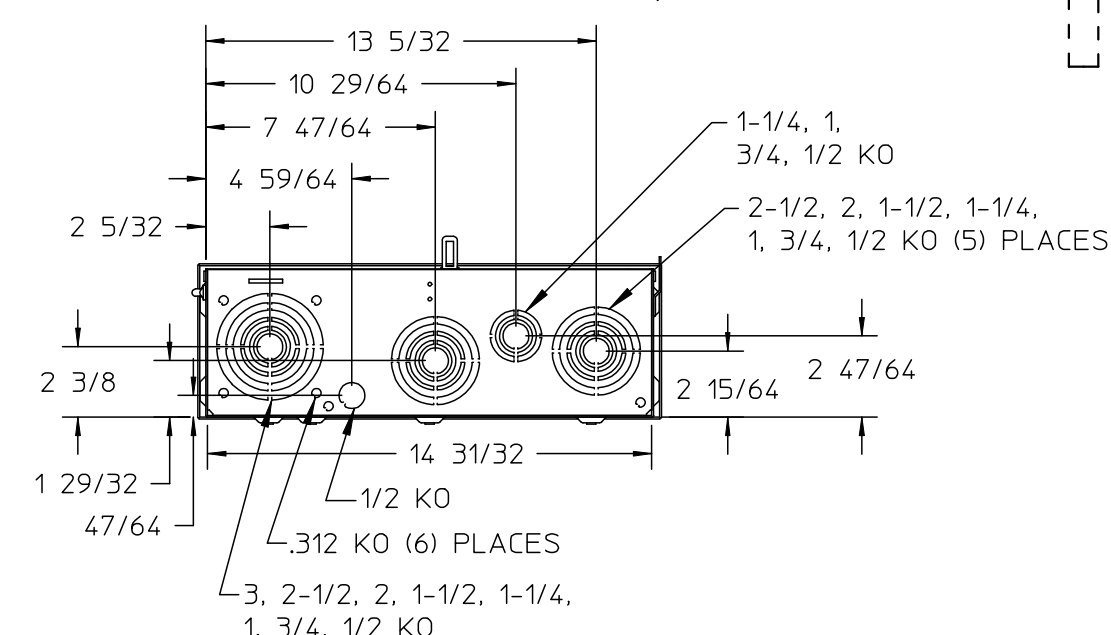

### Meter Socket Jumper

Cat No: ECJS

## Connectors, Wire Sizes and Torques

CONNECTOR	WIRE SIZE	TORQUE
A, B, AND N	#4 AWG - 250 kcmil	250 IN.-LBS.
NEUTRAL/GROUND BAR	#14 - 10 CU/12 - 10AL AWG	20 IN.-LBS.
	#8 AWG	25 IN.-LBS.
	#6-4 AWG	35 IN.-LBS.