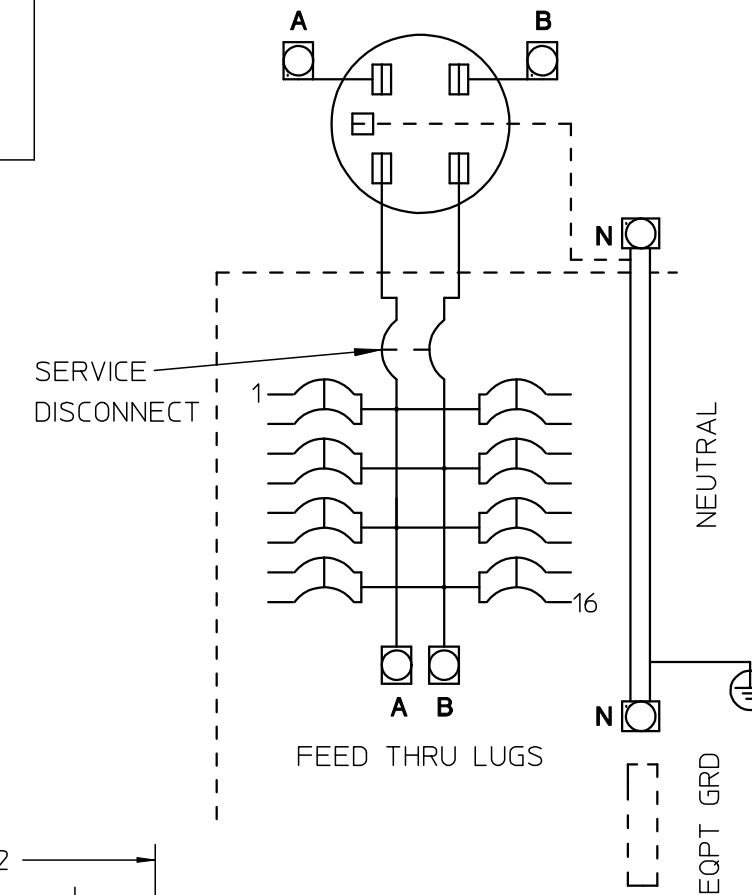

Connectors, Wire Sizes and Torques

CONNECTOR	WIRE SIZE	TORQUE
A, B, AND N	#4 AWG - 250 kcmil	250 IN.-LBS.
NEUTRAL/GROUND BAR	#14 - 10 CU/12 - 10AL AWG	20 IN.-LBS.
	#8 AWG	25 IN.-LBS.
	#6-4 AWG	35 IN.-LBS.

SKT/BKR BOTTOM VIEW