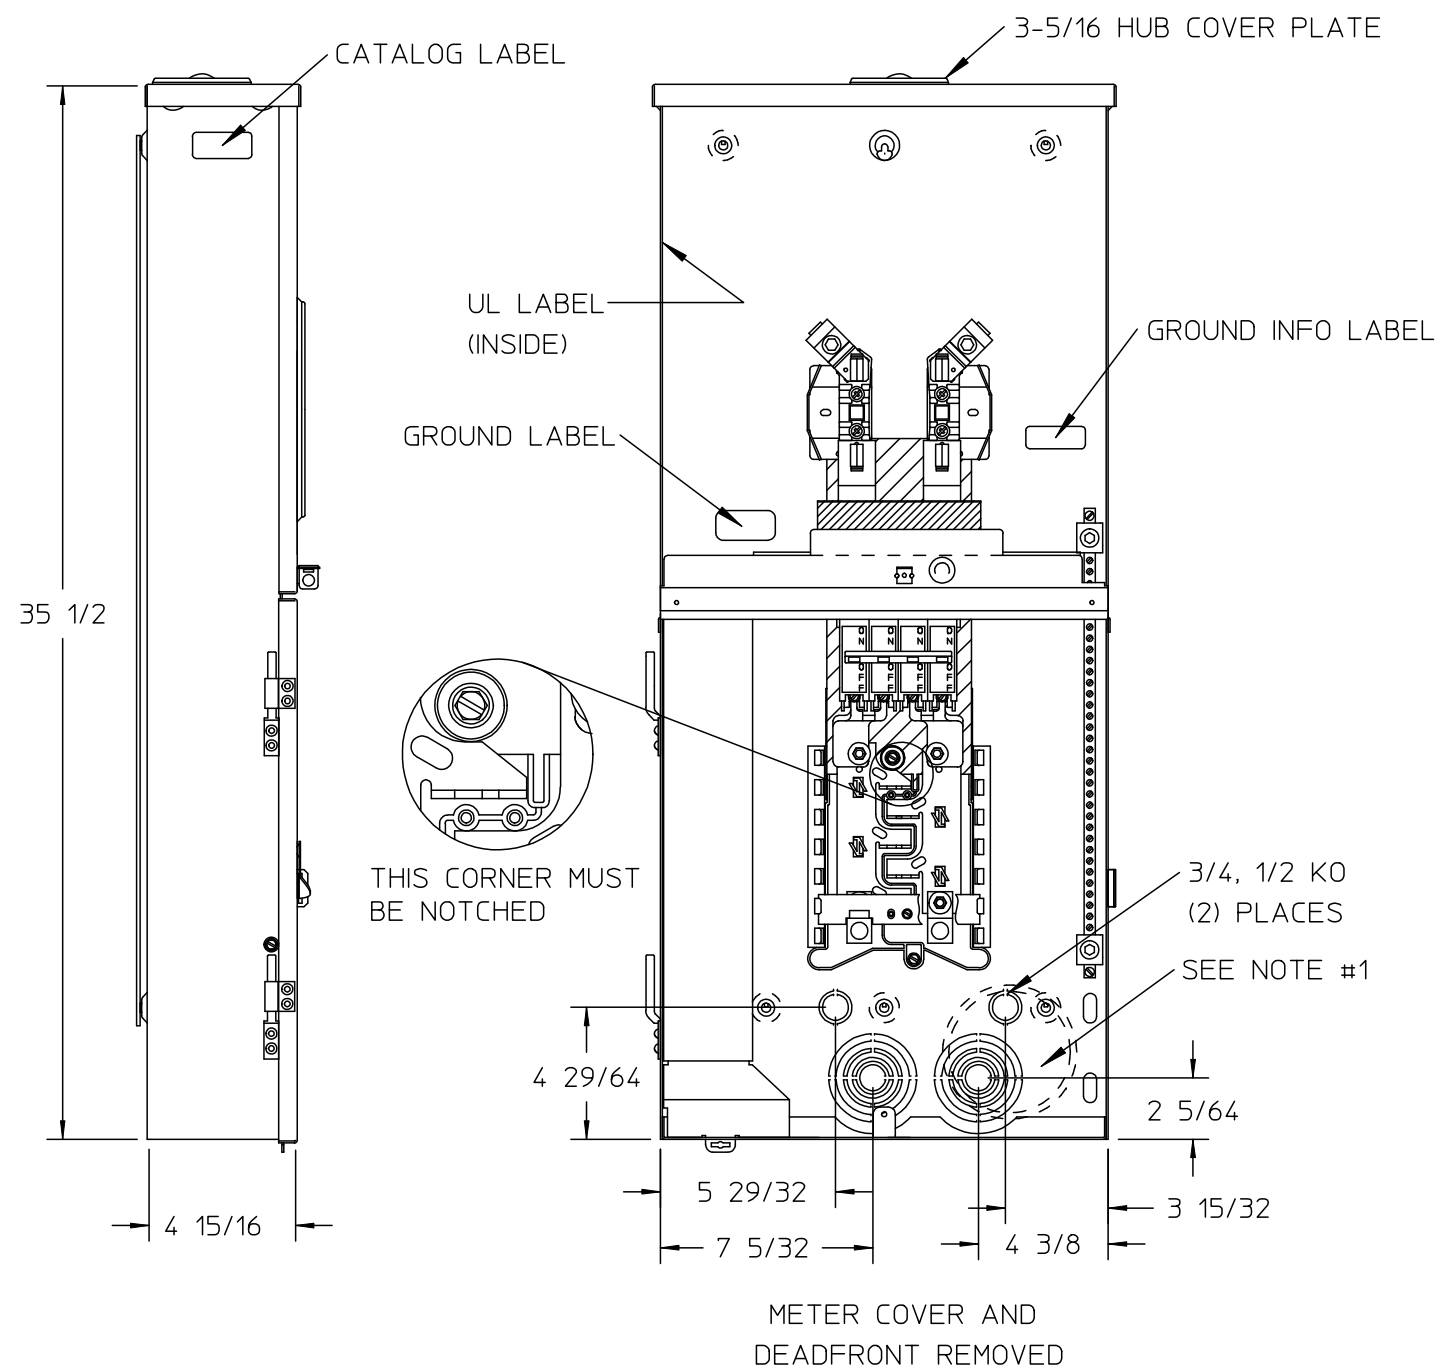

## Features and Ratings

- Unit Rating: 200A Max., 120/240VAC
- Meter Socket Rating: 200A Continuous
- Ringless Type Meter Socket
- Outdoor Enclosure (NEMA Type 3R)
- Painted G90 Steel
- 1 Phase, 3 Wire
- 4 Jaw Meter Socket
- For Overhead or Underground Service
- RX Type Hub Opening, Cover Plate Installed
- 208Y/120 VAC, 1 Phase, 3 Wire with 5th Jaw Installed  
(Derived From 3 Phase - 4 Wire System)

### CONDUIT HUBS (RX Type)

TRADE SIZE	CATALOG No.
1-1/4 INCH	EC38597
1-1/2 INCH	EC38598
2 INCH	EC38599
2-1/2 INCH	EC38600