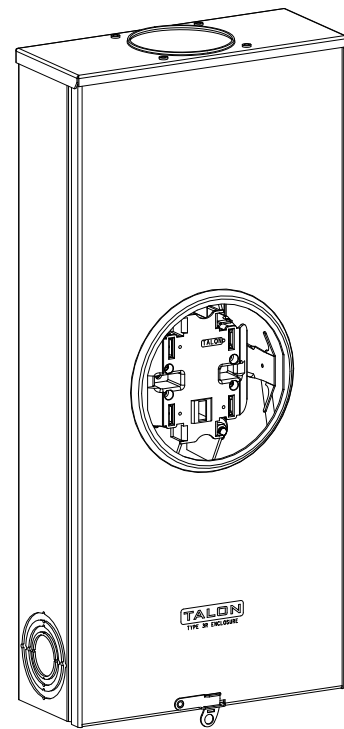

Catalog Number: 47604-A1FL

Features and Ratings

- Ringless Type Meter Socket
- 320A Continuous, 400A Max., 600V AC
- Outdoor Enclosure (NEMA Type 3R)
- Painted G90 Steel Enclosure
- 1 Phase, 3 Wire, Commercial Socket
- 4 Jaw Meter Socket
- Meter Socket Type HQ-4SUT
- For Overhead & Underground Service
- HD Type Hub Opening
- Lever Bypass

LARGE HUB OPENING

VIEW SHOWN WITH COVER REMOVED

Accessories

CONDUIT HUBS (HD Type)	
TRADE SIZE	CATALOG No.
3 INCH	EC56856 or H56856-2
3-1/2 INCH	EC56857 or H56857-2
4 INCH	EC56858 or H56858-2
Hub Cover Plate	EC56933 or H56933S

Meter Opening Cover Plate

Cat No: H659-0162

5th Jaw Kit

Cat. No: EC35815-2

Connectors, Wire Sizes and Torques

CONNECTOR	PART No.	WIRE SIZE	HEX DRIVE	TORQUE
LINE/LOAD/NEUTRAL	60300	#4-600 kcmil/ (2) 1/0-250 kcmil	3/8"	375 IN-LBS.
GROUND*	67554A	#14 - 2/0 AWG	..	50 IN-LBS.

*factory installed

© 2016 Copyright Siemens Industry, Inc.

TALON

Meter Socket

Description: **320A Cont, 4 Jaw, HQ-4SUT, 600V AC, Painted Steel Enclosure**

JEL 3/18/16 | DO NOT SCALE DRAWING | Dwg No: **47604-A1FL**