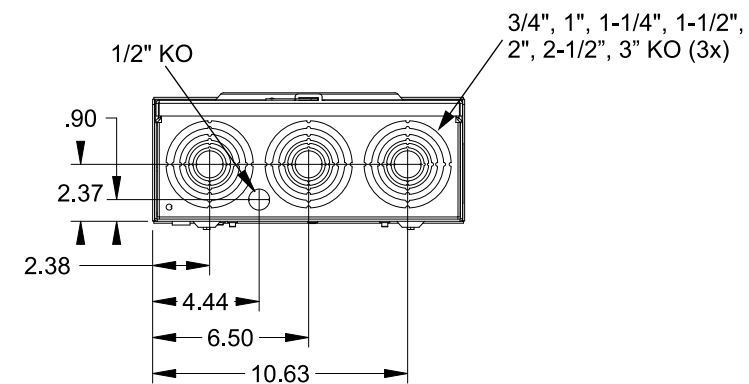

Catalog Number: 47604-A1FL

Features and Ratings

- Ringless Type Meter Socket
- 320A Continuous, 400A Max., 600V AC
- Outdoor Enclosure (NEMA Type 3R)
- Painted G90 Steel Enclosure
- 1 Phase, 3 Wire, Commercial Socket
- 4 Jaw Meter Socket
- Meter Socket Type HQ-4SUT
- For Overhead & Underground Service
- HD Type Hub Opening
- Lever Bypass

LARGE HUB OPENING

VIEW SHOWN WITH COVER REMOVED

Accessories

CONDUIT HUBS (HD Type)	
TRADE SIZE	CATALOG No.
3 INCH	EC56856 or H56856-2
3-1/2 INCH	EC56857 or H56857-2
4 INCH	EC56858 or H56858-2
Hub Cover Plate	EC56933 or H56933S

Meter Opening Cover Plate

Cat No: H659-0162

5th Jaw Kit

Cat. No: EC35815-2

Connectors, Wire Sizes and Torques

CONNECTOR	PART No.	WIRE SIZE	HEX DRIVE	TORQUE
LINE/LOAD/NEUTRAL	60300	#4-600 kcmil/ (2) 1/0-250 kcmil	3/8"	375 IN-LBS.
GROUND*	67554A	#14 - 2/0 AWG	..	50 IN-LBS.

*factory installed

© 2016 Copyright Siemens Industry, Inc.

TALON

Meter Socket

Description: **320A Cont, 4 Jaw, HQ-4SUT, 600V AC, Painted Steel Enclosure**

JEL 3/18/16 | DO NOT SCALE DRAWING | Dwg No: **47604-A1FL**