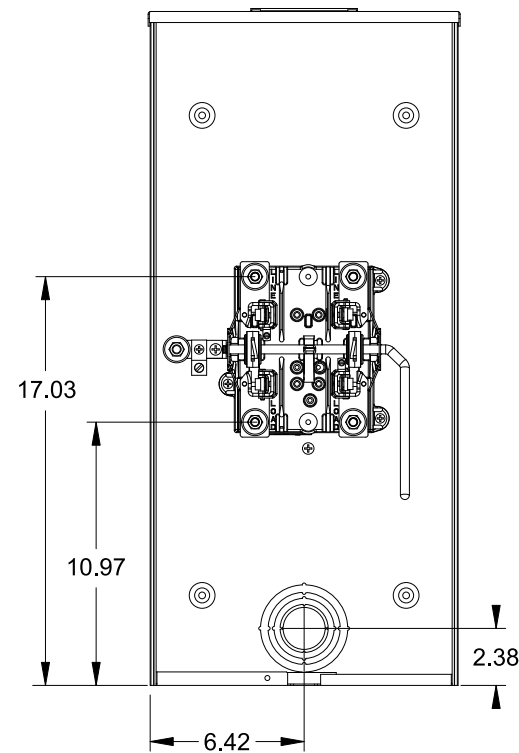

Catalog Number: 47604-A1FL

Features and Ratings

- Ringless Type Meter Socket
- 320A Continuous, 400A Max., 600V AC
- Outdoor Enclosure (NEMA Type 3R)
- Painted G90 Steel Enclosure
- 1 Phase, 3 Wire, Commercial Socket
- 4 Jaw Meter Socket
- Meter Socket Type HQ-4SUT
- For Overhead & Underground Service
- HD Type Hub Opening
- Lever Bypass

LARGE HUB OPENING

VIEW SHOWN WITH COVER REMOVED

Accessories

CONDUIT HUBS (HD Type)	
TRADE SIZE	CATALOG No.
3 INCH	EC56856 or H56856-2
3-1/2 INCH	EC56857 or H56857-2
4 INCH	EC56858 or H56858-2
Hub Cover Plate	EC56933 or H56933S

Meter Opening Cover Plate

Cat No: H659-0162

5th Jaw Kit

Cat. No: EC35815-2

Connectors, Wire Sizes and Torques

CONNECTOR	PART No.	WIRE SIZE	HEX DRIVE	TORQUE
LINE/LOAD/NEUTRAL	60300	#4-600 kcmil/ (2) 1/0-250 kcmil	3/8"	375 IN-LBS.
GROUND*	67554A	#14 - 2/0 AWG	..	50 IN-LBS.

*factory installed

© 2016 Copyright Siemens Industry, Inc.

TALON

Meter Socket

Description: **320A Cont, 4 Jaw, HQ-4SUT, 600V AC, Painted Steel Enclosure**

JEL 3/18/16 | DO NOT SCALE DRAWING | Dwg No: **47604-A1FL**