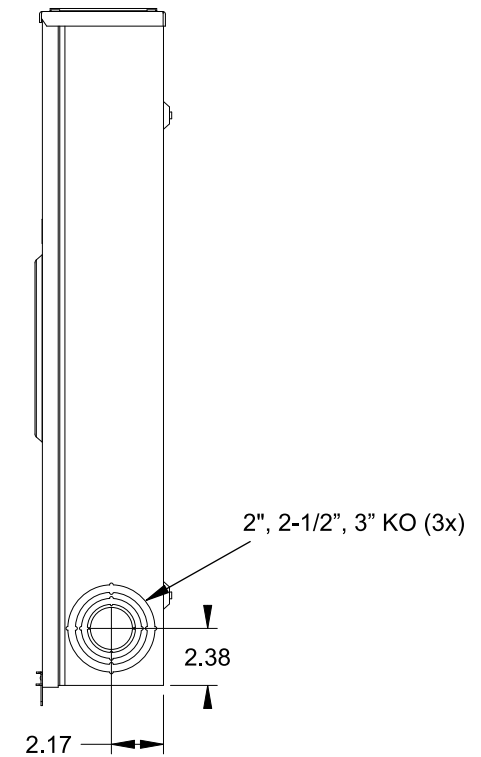

Catalog Number: 47604-A1FL

Features and Ratings

- Ringless Type Meter Socket
- 320A Continuous, 400A Max., 600V AC
- Outdoor Enclosure (NEMA Type 3R)
- Painted G90 Steel Enclosure
- 1 Phase, 3 Wire, Commercial Socket
- 4 Jaw Meter Socket
- Meter Socket Type HQ-4SUT
- For Overhead & Underground Service
- HD Type Hub Opening
- Lever Bypass

LARGE HUB OPENING

VIEW SHOWN WITH COVER REMOVED

Accessories

CONDUIT HUBS (HD Type)	
TRADE SIZE	CATALOG No.
3 INCH	EC56856 or H56856-2
3-1/2 INCH	EC56857 or H56857-2
4 INCH	EC56858 or H56858-2
Hub Cover Plate	EC56933 or H56933S

Meter Opening Cover Plate

Cat No: H659-0162

5th Jaw Kit

Cat. No: EC35815-2

Connectors, Wire Sizes and Torques

CONNECTOR	PART No.	WIRE SIZE	HEX DRIVE	TORQUE
LINE/LOAD/NEUTRAL	60300	#4-600 kcmil/ (2) 1/0-250 kcmil	3/8"	375 IN-LBS.
GROUND*	67554A	#14 - 2/0 AWG	..	50 IN-LBS.

*factory installed

© 2016 Copyright Siemens Industry, Inc.

TALON

Meter Socket

Description: **320A Cont, 4 Jaw, HQ-4SUT, 600V AC, Painted Steel Enclosure**

JEL 3/18/16 | DO NOT SCALE DRAWING | Dwg No: **47604-A1FL**