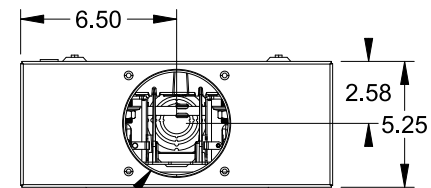

Catalog Number: 47604-A1FL

Features and Ratings

- Ringless Type Meter Socket
- 320A Continuous, 400A Max., 600V AC
- Outdoor Enclosure (NEMA Type 3R)
- Painted G90 Steel Enclosure
- 1 Phase, 3 Wire, Commercial Socket
- 4 Jaw Meter Socket
- Meter Socket Type HQ-4SUT
- For Overhead & Underground Service
- HD Type Hub Opening
- Lever Bypass

LARGE HUB OPENING

VIEW SHOWN WITH COVER REMOVED

Accessories

CONDUIT HUBS (HD Type)	
TRADE SIZE	CATALOG No.
3 INCH	EC56856 or H56856-2
3-1/2 INCH	EC56857 or H56857-2
4 INCH	EC56858 or H56858-2
Hub Cover Plate	EC56933 or H56933S

Meter Opening Cover Plate

Cat No: H659-0162

5th Jaw Kit

Cat. No: EC35815-2

Connectors, Wire Sizes and Torques

CONNECTOR	PART No.	WIRE SIZE	HEX DRIVE	TORQUE
LINE/LOAD/NEUTRAL	60300	#4-600 kcmil/ (2) 1/0-250 kcmil	3/8"	375 IN-LBS.
GROUND*	67554A	#14 - 2/0 AWG	..	50 IN-LBS.

*factory installed

© 2016 Copyright Siemens Industry, Inc.

TALON

Meter Socket

Description: **320A Cont, 4 Jaw, HQ-4SUT, 600V AC, Painted Steel Enclosure**

JEL 3/18/16 | DO NOT SCALE DRAWING | Dwg No: **47604-A1FL**