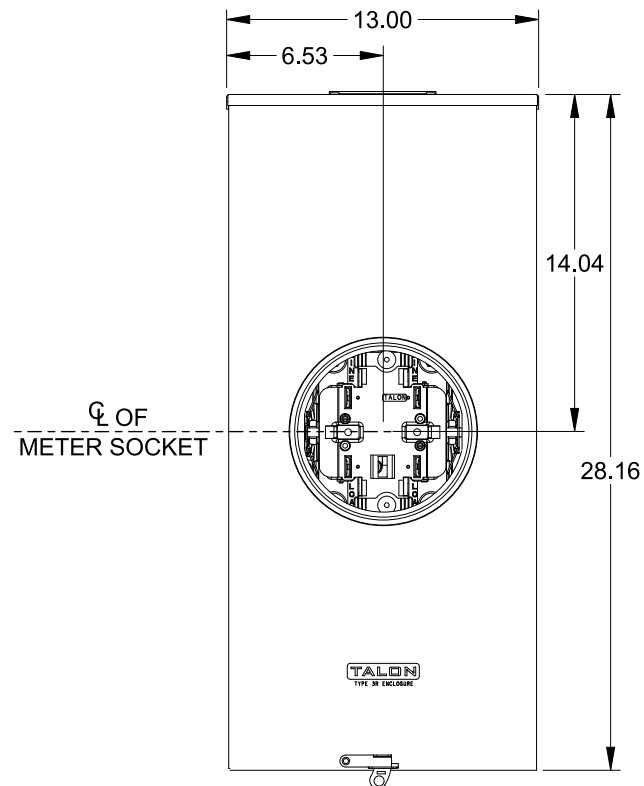

Catalog Number: 47604-A1FL

Features and Ratings

- Ringless Type Meter Socket
- 320A Continuous, 400A Max., 600V AC
- Outdoor Enclosure (NEMA Type 3R)
- Painted G90 Steel Enclosure
- 1 Phase, 3 Wire, Commercial Socket
- 4 Jaw Meter Socket
- Meter Socket Type HQ-4SUT
- For Overhead & Underground Service
- HD Type Hub Opening
- Lever Bypass

LARGE HUB OPENING

VIEW SHOWN WITH COVER REMOVED

Accessories

CONDUIT HUBS (HD Type)	
TRADE SIZE	CATALOG No.
3 INCH	EC56856 or H56856-2
3-1/2 INCH	EC56857 or H56857-2
4 INCH	EC56858 or H56858-2
Hub Cover Plate	EC56933 or H56933S

Meter Opening Cover Plate

Cat No: H659-0162

5th Jaw Kit

Cat. No: EC35815-2

Connectors, Wire Sizes and Torques

CONNECTOR	PART No.	WIRE SIZE	HEX DRIVE	TORQUE
LINE/LOAD/NEUTRAL	60300	#4-600 kcmil/ (2) 1/0-250 kcmil	3/8"	375 IN-LBS.
GROUND*	67554A	#14 - 2/0 AWG	..	50 IN-LBS.

*factory installed

© 2016 Copyright Siemens Industry, Inc.

TALON

Meter Socket

Description: **320A Cont, 4 Jaw, HQ-4SUT, 600V AC, Painted Steel Enclosure**

JEL 3/18/16 | DO NOT SCALE DRAWING | Dwg No: **47604-A1FL**