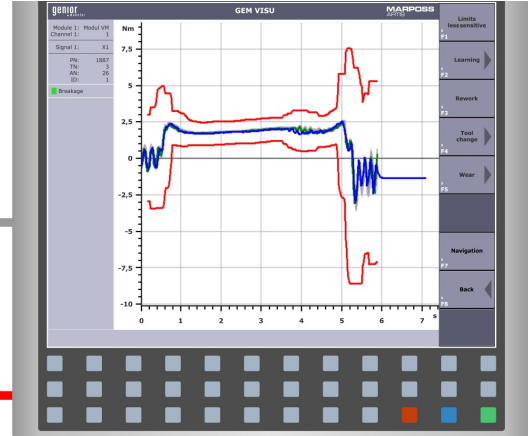

Control panel
with WIN
+ GEM VISU

Profinet

GEM DTA-DP

PROFINET CABLE

ETHERNET CABLE

GEMCPU PN

Spindle drive

Feed drives

maximum 16 drives per
GEM CPU simultaneously