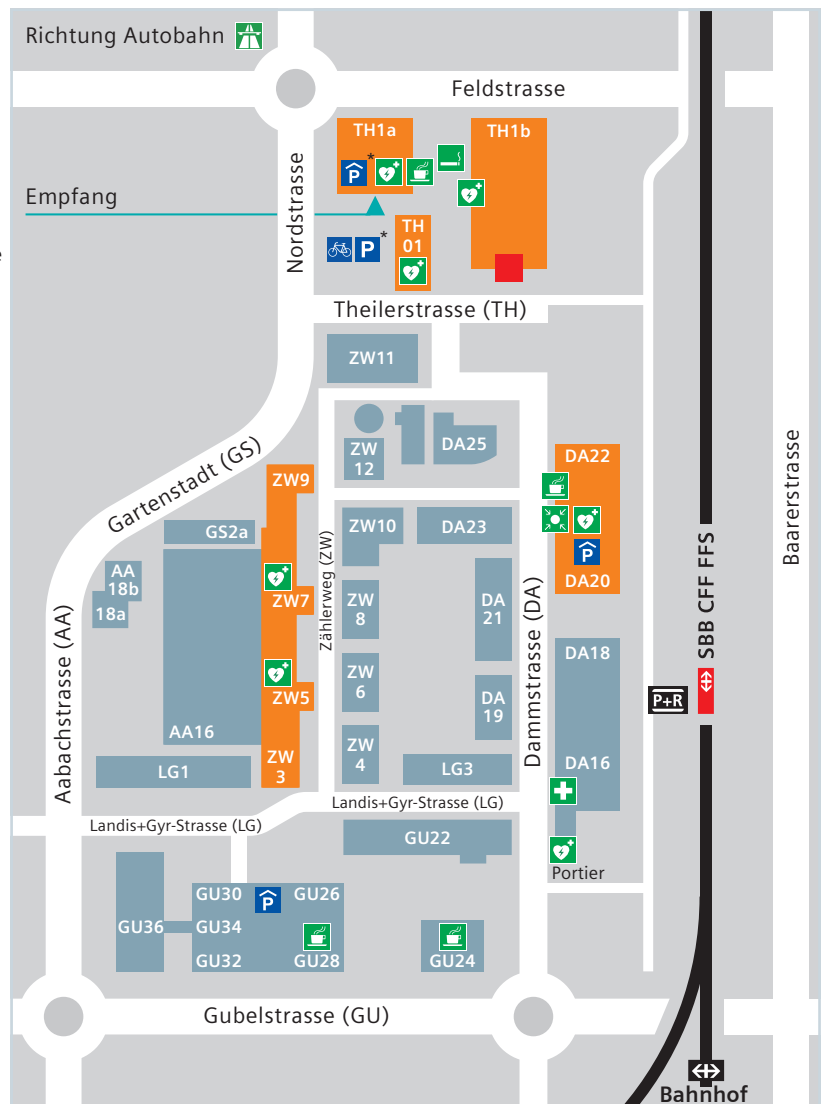

# Situationsplan Zug BT Headquarters

- Theilerstrasse 1a** Empfang  
Bistro  
LRA-Büro  
Inspiration Center (Visitor Center)  
Conference Center  
Training Center  
Accounting & Controlling  
BT CEO / CFO Office  
Communications  
General Counsel, Legal & Compliance  
Global Account Management  
HQ Control Products and Systems  
HQ Solution and Service Portfolio  
Human Resources  
Quality Management  
Risk Management  
Siemens Financial Services  
Strategy
- Theilerstrasse 1b** Global Strategic Procurement  
Logistik  
Performance Lab  
Produktion  
Siemens Berufsbildung
- Theilerstrasse 01** Labor Fire Safety  
Research & Development
- Zählerweg 3-9** BT International  
Information Technology  
Research & Development  
Technology and Innovation
- Dammstrasse 20** Siemens Parkhaus  
**22** Personalrestaurant "five moods"

- ▲ Empfang
- Warenannahme (Theilerstrasse 1b)
- + Sanitätsdienst
- ☒ Sammelplatz (Evakuierung)
- P\* Parkplätze TH1a (Besucher)
- P\* Parkhaus TH1a (Mitarbeitende)
- P\* Parkhaus DA20 (teilweise öffentlich)