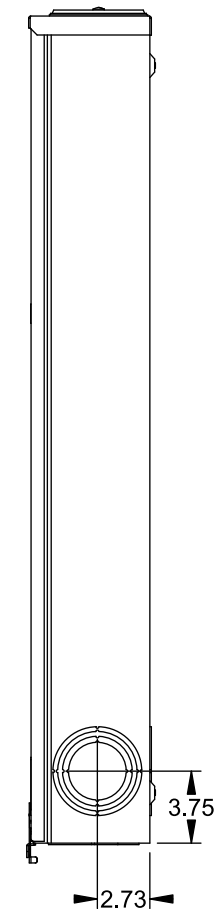

Catalog Number: 9817-8526

Features and Ratings

- Ringless Type Meter Socket
- 400A Continuous, 400A Max., 600V AC
- Outdoor Enclosure (NEMA Type 3R)
- Painted G90 Steel Enclosure
- 3 Phase, Commercial/Industrial Socket
- Meter Socket Type K-7T
- For Overhead & Underground Service
- Large Hub Opening, HD Type Cover Plate Installed
- 7/8" Barrel Lock Provision w/Bracket

TYPE HD (LARGE) HUB OPENING COVER PLATE INSTALLED

Accessories

CONDUIT HUBS (HD Type)	
TRADE SIZE	CATALOG No.
3 INCH	EC56856 or H56856-2
3-1/2 INCH	EC56857 or H56857-2
4 INCH	EC56858 or H56858-2
Hub Cover Plate	EC56933 or H56933S

CONNECTOR	PART No.	HEX DRIVE	WIRE SIZE	TORQUE
LINE	56476	1/2"	3/0 - 800 kcmil	500 IN.-LBS.
LOAD	56732	5/16"	(2)#4 - 350 kcmil	275 IN.-LBS.
NEUTRAL	56732	5/16"	(2)#4 - 350 kcmil	275 IN.-LBS.
LINE/LOAD/NEUT	68752-1	5/16"	(3)#6 - 250 kcmil	275 IN.-LBS.
GROUND	56734	5/16"	#6 - 250 kcmil	275 IN.-LBS.

VIEW SHOWN WITH COVER REMOVED

© 2015 Copyright Siemens Industry, Inc.

TALON
Meter Socket

Description: **400A Cont, 4 Terminal, K-7T, 600V AC, Painted Steel Enclosure**

JEL 12/1/15 DO NOT SCALE DRAWING Dwg No: **9817-8526**