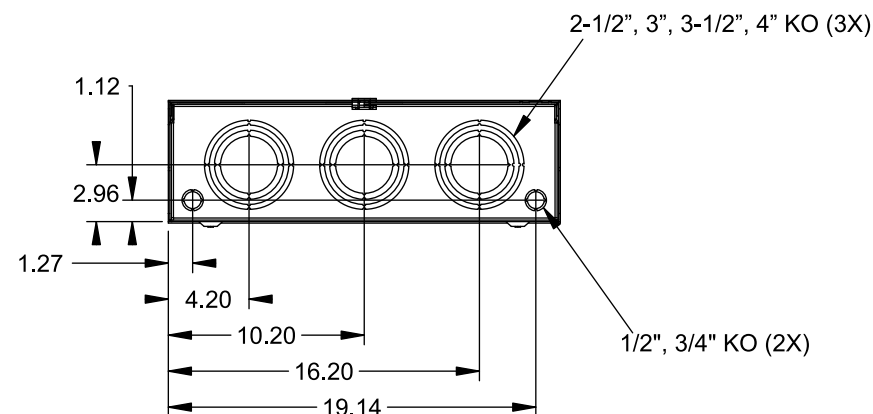

Catalog Number: 9817-8526

Features and Ratings

- Ringless Type Meter Socket
- 400A Continuous, 400A Max., 600V AC
- Outdoor Enclosure (NEMA Type 3R)
- Painted G90 Steel Enclosure
- 3 Phase, Commercial/Industrial Socket
- Meter Socket Type K-7T
- For Overhead & Underground Service
- Large Hub Opening, HD Type Cover Plate Installed
- 7/8" Barrel Lock Provision w/Bracket

TYPE HD (LARGE) HUB OPENING COVER PLATE INSTALLED

Accessories

CONDUIT HUBS (HD Type)	
TRADE SIZE	CATALOG No.
3 INCH	EC56856 or H56856-2
3-1/2 INCH	EC56857 or H56857-2
4 INCH	EC56858 or H56858-2
Hub Cover Plate	EC56933 or H56933S

CONNECTOR	PART No.	HEX DRIVE	WIRE SIZE	TORQUE
LINE	56476	1/2"	3/0 - 800 kcmil	500 IN.-LBS.
LOAD	56732	5/16"	(2)#4 - 350 kcmil	275 IN.-LBS.
NEUTRAL	56732	5/16"	(2)#4 - 350 kcmil	275 IN.-LBS.
LINE/LOAD/NEUT	68752-1	5/16"	(3)#6 - 250 kcmil	275 IN.-LBS.
GROUND	56734	5/16"	#6 - 250 kcmil	275 IN.-LBS.

VIEW SHOWN WITH COVER REMOVED

© 2015 Copyright Siemens Industry, Inc.

TALON
Meter Socket

Description: **400A Cont, 4 Terminal, K-7T, 600V AC, Painted Steel Enclosure**

JEL 12/1/15 DO NOT SCALE DRAWING Dwg No: **9817-8526**