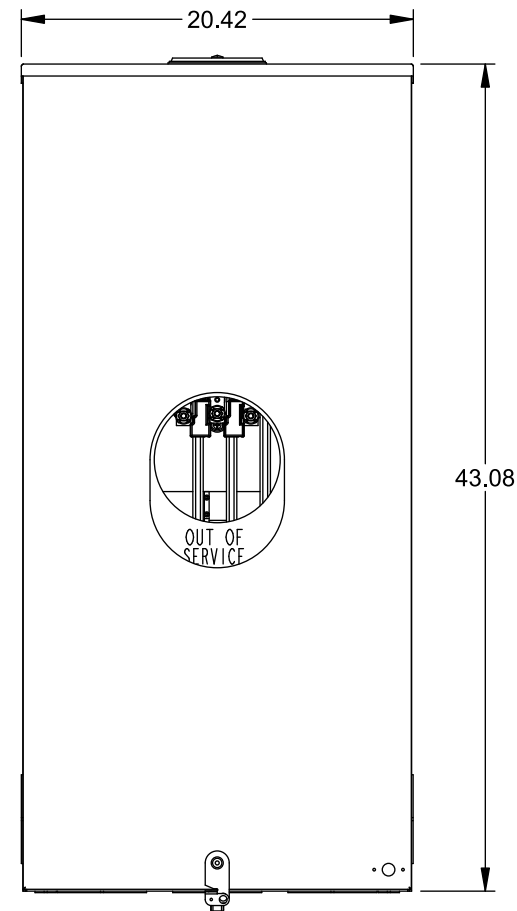

Catalog Number: 9817-8526

Features and Ratings

- Ringless Type Meter Socket
- 400A Continuous, 400A Max., 600V AC
- Outdoor Enclosure (NEMA Type 3R)
- Painted G90 Steel Enclosure
- 3 Phase, Commercial/Industrial Socket
- Meter Socket Type K-7T
- For Overhead & Underground Service
- Large Hub Opening, HD Type Cover Plate Installed
- 7/8" Barrel Lock Provision w/Bracket

TYPE HD (LARGE) HUB OPENING COVER PLATE INSTALLED

Accessories

CONDUIT HUBS (HD Type)	
TRADE SIZE	CATALOG No.
3 INCH	EC56856 or H56856-2
3-1/2 INCH	EC56857 or H56857-2
4 INCH	EC56858 or H56858-2
Hub Cover Plate	EC56933 or H56933S

CONNECTOR	PART No.	HEX DRIVE	WIRE SIZE	TORQUE
LINE	56476	1/2"	3/0 - 800 kcmil	500 IN.-LBS.
LOAD	56732	5/16"	(2)#4 - 350 kcmil	275 IN.-LBS.
NEUTRAL	56732	5/16"	(2)#4 - 350 kcmil	275 IN.-LBS.
LINE/LOAD/NEUT	68752-1	5/16"	(3)#6 - 250 kcmil	275 IN.-LBS.
GROUND	56734	5/16"	#6 - 250 kcmil	275 IN.-LBS.

VIEW SHOWN WITH COVER REMOVED

© 2015 Copyright Siemens Industry, Inc.

TALON
Meter Socket

Description: **400A Cont, 4 Terminal, K-7T, 600V AC, Painted Steel Enclosure**

JEL 12/1/15 DO NOT SCALE DRAWING Dwg No: **9817-8526**