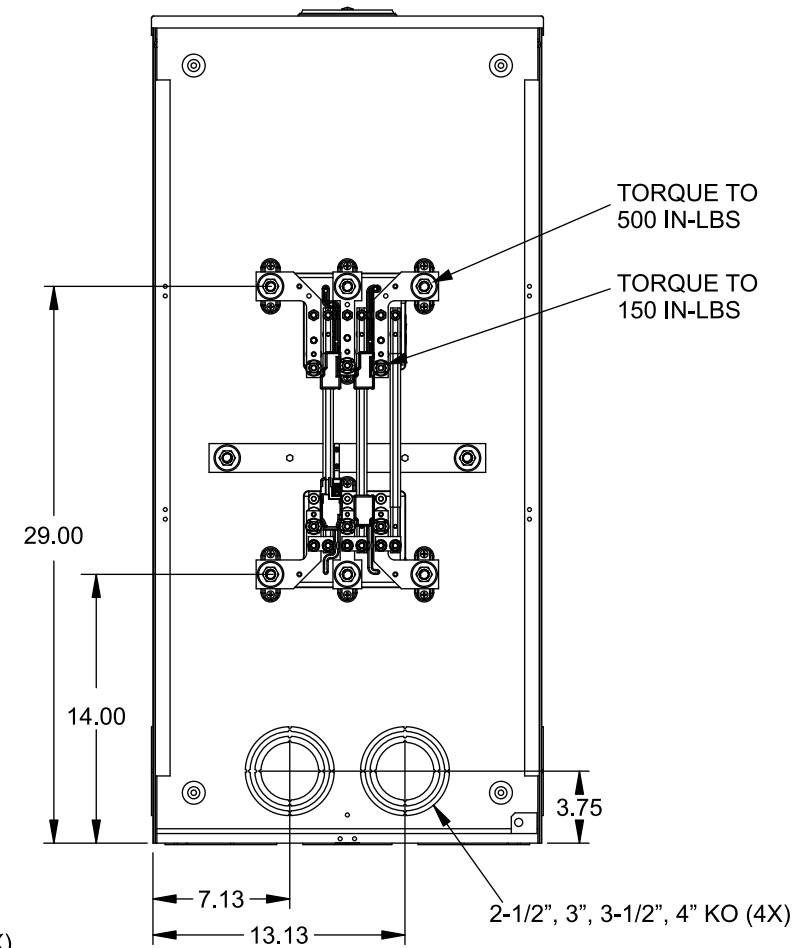

Catalog Number: 9817-8526

Features and Ratings

- Ringless Type Meter Socket
- 400A Continuous, 400A Max., 600V AC
- Outdoor Enclosure (NEMA Type 3R)
- Painted G90 Steel Enclosure
- 3 Phase, Commercial/Industrial Socket
- Meter Socket Type K-7T
- For Overhead & Underground Service
- Large Hub Opening, HD Type Cover Plate Installed
- 7/8" Barrel Lock Provision w/Bracket

TYPE HD (LARGE) HUB OPENING COVER PLATE INSTALLED

Accessories

CONDUIT HUBS (HD Type)	
TRADE SIZE	CATALOG No.
3 INCH	EC56856 or H56856-2
3-1/2 INCH	EC56857 or H56857-2
4 INCH	EC56858 or H56858-2
Hub Cover Plate	EC56933 or H56933S

CONNECTOR	PART No.	HEX DRIVE	WIRE SIZE	TORQUE
LINE	56476	1/2"	3/0 - 800 kcmil	500 IN.-LBS.
LOAD	56732	5/16"	(2)#4 - 350 kcmil	275 IN.-LBS.
NEUTRAL	56732	5/16"	(2)#4 - 350 kcmil	275 IN.-LBS.
LINE/LOAD/NEUT	68752-1	5/16"	(3)#6 - 250 kcmil	275 IN.-LBS.
GROUND	56734	5/16"	#6 - 250 kcmil	275 IN.-LBS.

VIEW SHOWN WITH COVER REMOVED

© 2015 Copyright Siemens Industry, Inc.

TALON
Meter Socket

Description: **400A Cont, 4 Terminal, K-7T, 600V AC, Painted Steel Enclosure**

JEL 12/1/15 DO NOT SCALE DRAWING Dwg No: **9817-8526**