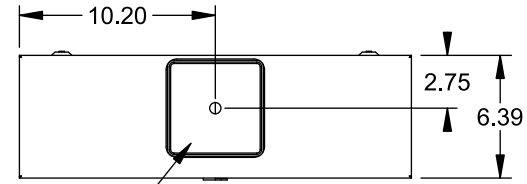

Catalog Number: 9817-8526

Features and Ratings

- Ringless Type Meter Socket
- 400A Continuous, 400A Max., 600V AC
- Outdoor Enclosure (NEMA Type 3R)
- Painted G90 Steel Enclosure
- 3 Phase, Commercial/Industrial Socket
- Meter Socket Type K-7T
- For Overhead & Underground Service
- Large Hub Opening, HD Type Cover Plate Installed
- 7/8" Barrel Lock Provision w/Bracket

TYPE HD (LARGE) HUB OPENING COVER PLATE INSTALLED

Accessories

CONDUIT HUBS (HD Type)	
TRADE SIZE	CATALOG No.
3 INCH	EC56856 or H56856-2
3-1/2 INCH	EC56857 or H56857-2
4 INCH	EC56858 or H56858-2
Hub Cover Plate	EC56933 or H56933S

CONNECTOR	PART No.	HEX DRIVE	WIRE SIZE	TORQUE
LINE	56476	1/2"	3/0 - 800 kcmil	500 IN.-LBS.
LOAD	56732	5/16"	(2)#4 - 350 kcmil	275 IN.-LBS.
NEUTRAL	56732	5/16"	(2)#4 - 350 kcmil	275 IN.-LBS.
LINE/LOAD/NEUT	68752-1	5/16"	(3)#6 - 250 kcmil	275 IN.-LBS.
GROUND	56734	5/16"	#6 - 250 kcmil	275 IN.-LBS.

VIEW SHOWN WITH COVER REMOVED

© 2015 Copyright Siemens Industry, Inc.

TALON
Meter Socket

Description: **400A Cont, 4 Terminal, K-7T, 600V AC, Painted Steel Enclosure**

JEL 12/1/15 DO NOT SCALE DRAWING Dwg No: **9817-8526**