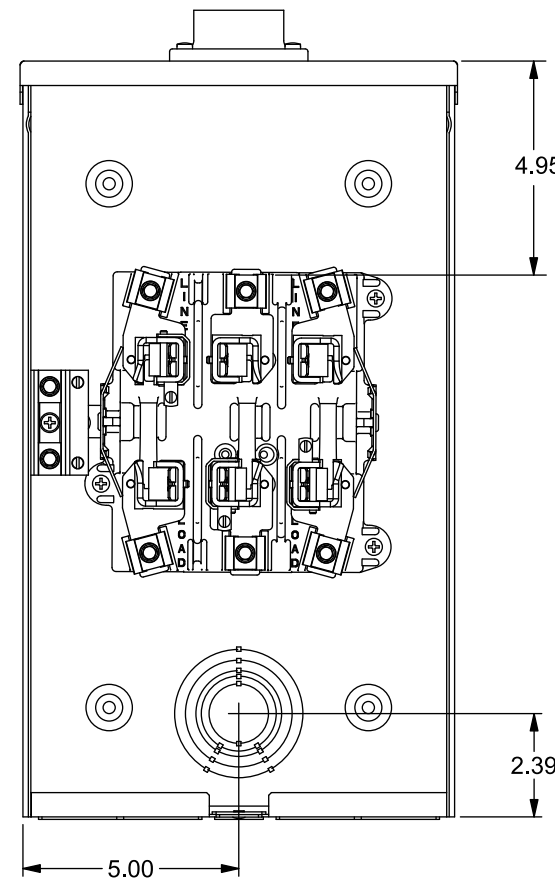

Catalog Number: 43217-02

Features and Ratings

- Ringless Type Meter Socket
- 125A Continuous, 600V AC
- Outdoor Enclosure (NEMA Type 3R)
- Painted G90 Steel Enclosure
- 3 Phase, 4 Wire
- 7 Jaw Meter Socket
- Meter Socket Type MQ-71NB
- For Overhead Service
- Non-Clamping Lever Bypass
- 1-1/2" RX Type Hub Installed

1-1/2" TYPE RX (SMALL) HUB INSTALLED

VIEW SHOWN WITH COVER AND SHIELD REMOVED

Accessories

| CONDUIT HUBS (RX Type) | |
|------------------------|---------------------|
| TRADE SIZE | CATALOG No. |
| 1-1/4 INCH | EC38597 or H38597-2 |
| 1-1/2 INCH | EC38598 or H38598-2 |
| 2 INCH | EC38599 or H38599-2 |
| 2-1/2 INCH | EC38600 or H38600-2 |
| Hub Cover Plate | EC38595 or H38595-1 |

Meter Opening Cover Plate
Cat No: H659-0162

Connectors, Wire Sizes and Torques

| CONNECTOR | WIRE SIZE | TORQUE |
|---------------------|-----------|------------|
| LINE, LOAD, NEUTRAL | #6 - 2/0 | 50 IN-LBS. |
| GROUND | #2 - 14 | 50 IN-LBS. |

© 2017 Copyright Siemens Industry, Inc.

TALON
Meter Socket

Description: **200A Cont, 7 Jaw, MQ-7U, 1-1/2" Hub, OH, 600V AC, Painted Steel Enclosure**

KAM 12/14/17 DO NOT SCALE DRAWING Dwg No: **43217-02**