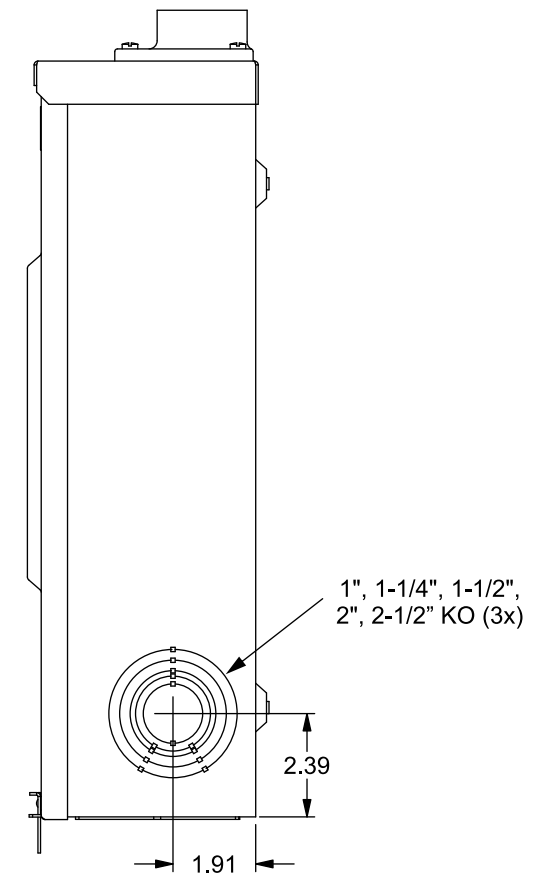

Catalog Number: 43217-02

Features and Ratings

- Ringless Type Meter Socket
- 125A Continuous, 600V AC
- Outdoor Enclosure (NEMA Type 3R)
- Painted G90 Steel Enclosure
- 3 Phase, 4 Wire
- 7 Jaw Meter Socket
- Meter Socket Type MQ-71NB
- For Overhead Service
- Non-Clamping Lever Bypass
- 1-1/2" RX Type Hub Installed

1-1/2" TYPE RX (SMALL) HUB INSTALLED

VIEW SHOWN WITH COVER AND SHIELD REMOVED

Accessories

| CONDUIT HUBS (RX Type) | |
|------------------------|---------------------|
| TRADE SIZE | CATALOG No. |
| 1-1/4 INCH | EC38597 or H38597-2 |
| 1-1/2 INCH | EC38598 or H38598-2 |
| 2 INCH | EC38599 or H38599-2 |
| 2-1/2 INCH | EC38600 or H38600-2 |
| Hub Cover Plate | EC38595 or H38595-1 |

Meter Opening Cover Plate
Cat No: H659-0162

Connectors, Wire Sizes and Torques

| CONNECTOR | WIRE SIZE | TORQUE |
|---------------------|-----------|------------|
| LINE, LOAD, NEUTRAL | #6 - 2/0 | 50 IN-LBS. |
| GROUND | #2 - 14 | 50 IN-LBS. |

© 2017 Copyright Siemens Industry, Inc.

TALON
Meter Socket

Description: **200A Cont, 7 Jaw, MQ-7U, 1-1/2" Hub, OH, 600V AC, Painted Steel Enclosure**

KAM 12/14/17 DO NOT SCALE DRAWING Dwg No: **43217-02**