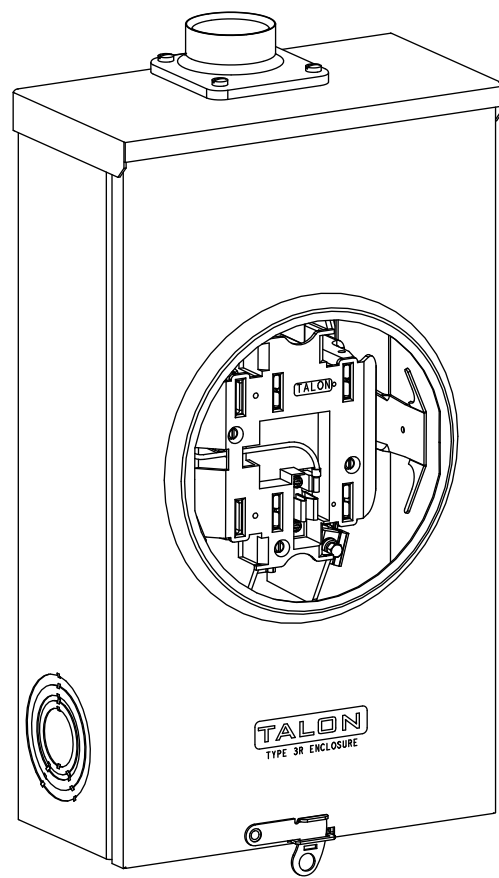

Catalog Number: 43217-02

Features and Ratings

- Ringless Type Meter Socket
- 125A Continuous, 600V AC
- Outdoor Enclosure (NEMA Type 3R)
- Painted G90 Steel Enclosure
- 3 Phase, 4 Wire
- 7 Jaw Meter Socket
- Meter Socket Type MQ-71NB
- For Overhead Service
- Non-Clamping Lever Bypass
- 1-1/2" RX Type Hub Installed

1-1/2" TYPE RX (SMALL) HUB INSTALLED

VIEW SHOWN WITH COVER AND SHIELD REMOVED

Accessories

| CONDUIT HUBS (RX Type) | |
|------------------------|---------------------|
| TRADE SIZE | CATALOG No. |
| 1-1/4 INCH | EC38597 or H38597-2 |
| 1-1/2 INCH | EC38598 or H38598-2 |
| 2 INCH | EC38599 or H38599-2 |
| 2-1/2 INCH | EC38600 or H38600-2 |
| Hub Cover Plate | EC38595 or H38595-1 |

Meter Opening Cover Plate
Cat No: H659-0162

Connectors, Wire Sizes and Torques

| CONNECTOR | WIRE SIZE | TORQUE |
|---------------------|-----------|------------|
| LINE, LOAD, NEUTRAL | #6 - 2/0 | 50 IN-LBS. |
| GROUND | #2 - 14 | 50 IN-LBS. |

© 2017 Copyright Siemens Industry, Inc.

TALON
Meter Socket

Description: **200A Cont, 7 Jaw, MQ-7U, 1-1/2" Hub, OH, 600V AC, Painted Steel Enclosure**

KAM 12/14/17 DO NOT SCALE DRAWING Dwg No: **43217-02**