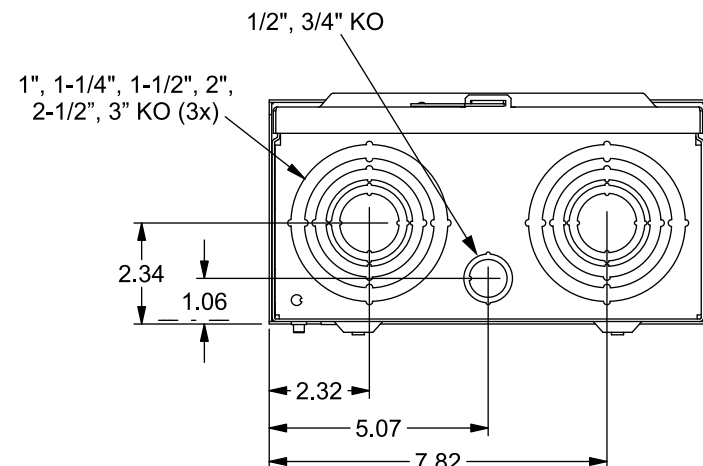

Catalog Number: 43217-02

Features and Ratings

- Ringless Type Meter Socket
- 125A Continuous, 600V AC
- Outdoor Enclosure (NEMA Type 3R)
- Painted G90 Steel Enclosure
- 3 Phase, 4 Wire
- 7 Jaw Meter Socket
- Meter Socket Type MQ-71NB
- For Overhead Service
- Non-Clamping Lever Bypass
- 1-1/2" RX Type Hub Installed

1-1/2" TYPE RX (SMALL) HUB INSTALLED

VIEW SHOWN WITH COVER AND SHIELD REMOVED

Accessories

| CONDUIT HUBS (RX Type) | |
|------------------------|---------------------|
| TRADE SIZE | CATALOG No. |
| 1-1/4 INCH | EC38597 or H38597-2 |
| 1-1/2 INCH | EC38598 or H38598-2 |
| 2 INCH | EC38599 or H38599-2 |
| 2-1/2 INCH | EC38600 or H38600-2 |
| Hub Cover Plate | EC38595 or H38595-1 |

Meter Opening Cover Plate
Cat No: H659-0162

Connectors, Wire Sizes and Torques

| CONNECTOR | WIRE SIZE | TORQUE |
|---------------------|-----------|------------|
| LINE, LOAD, NEUTRAL | #6 - 2/0 | 50 IN-LBS. |
| GROUND | #2 - 14 | 50 IN-LBS. |

© 2017 Copyright Siemens Industry, Inc.

TALON
Meter Socket

Description: **200A Cont, 7 Jaw, MQ-7U, 1-1/2" Hub, OH, 600V AC, Painted Steel Enclosure**

KAM 12/14/17 DO NOT SCALE DRAWING Dwg No: **43217-02**