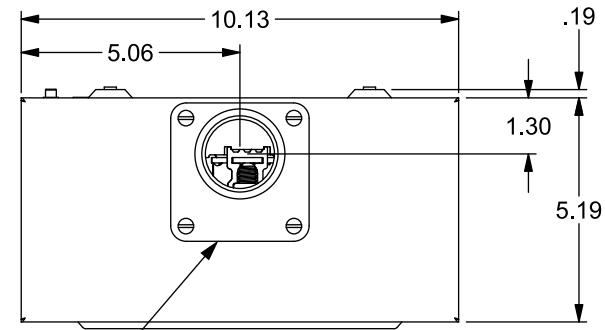

Catalog Number: 43217-02

Features and Ratings

- Ringless Type Meter Socket
- 125A Continuous, 600V AC
- Outdoor Enclosure (NEMA Type 3R)
- Painted G90 Steel Enclosure
- 3 Phase, 4 Wire
- 7 Jaw Meter Socket
- Meter Socket Type MQ-71NB
- For Overhead Service
- Non-Clamping Lever Bypass
- 1-1/2" RX Type Hub Installed

1-1/2" TYPE RX (SMALL) HUB INSTALLED

VIEW SHOWN WITH COVER AND SHIELD REMOVED

Accessories

| CONDUIT HUBS (RX Type) | |
|------------------------|---------------------|
| TRADE SIZE | CATALOG No. |
| 1-1/4 INCH | EC38597 or H38597-2 |
| 1-1/2 INCH | EC38598 or H38598-2 |
| 2 INCH | EC38599 or H38599-2 |
| 2-1/2 INCH | EC38600 or H38600-2 |
| Hub Cover Plate | EC38595 or H38595-1 |

Meter Opening Cover Plate
Cat No: H659-0162

Connectors, Wire Sizes and Torques

| CONNECTOR | WIRE SIZE | TORQUE |
|---------------------|-----------|------------|
| LINE, LOAD, NEUTRAL | #6 - 2/0 | 50 IN-LBS. |
| GROUND | #2 - 14 | 50 IN-LBS. |

© 2017 Copyright Siemens Industry, Inc.

TALON
Meter Socket

Description: **200A Cont, 7 Jaw, MQ-7U, 1-1/2" Hub, OH, 600V AC, Painted Steel Enclosure**

KAM 12/14/17 DO NOT SCALE DRAWING Dwg No: **43217-02**