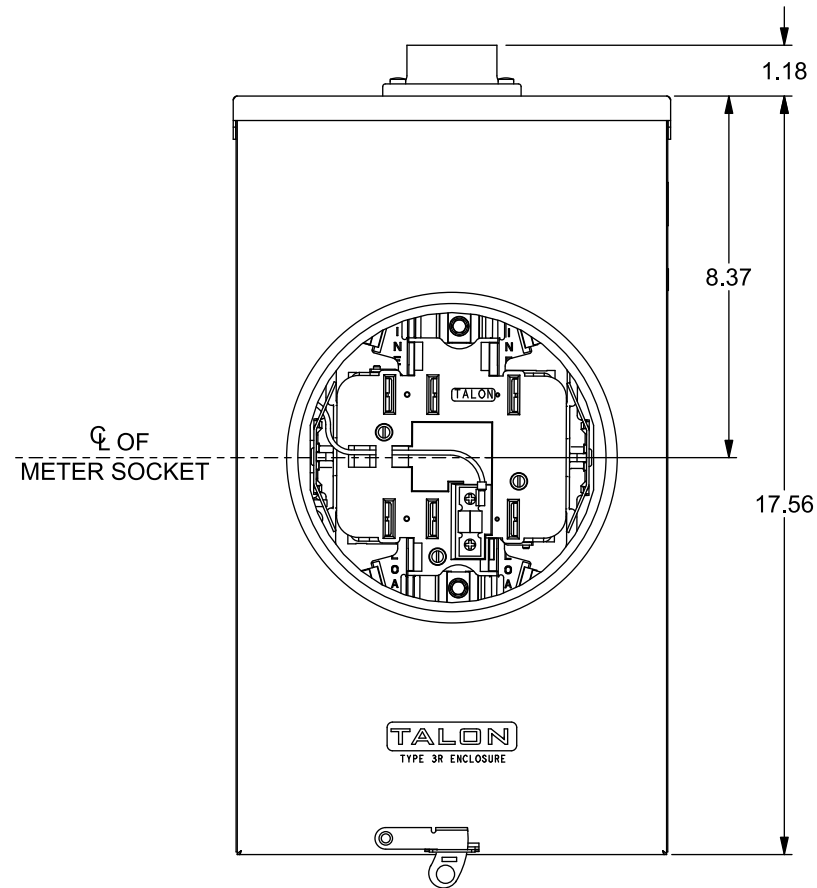

Catalog Number: 43217-02

Features and Ratings

- Ringless Type Meter Socket
- 125A Continuous, 600V AC
- Outdoor Enclosure (NEMA Type 3R)
- Painted G90 Steel Enclosure
- 3 Phase, 4 Wire
- 7 Jaw Meter Socket
- Meter Socket Type MQ-71NB
- For Overhead Service
- Non-Clamping Lever Bypass
- 1-1/2" RX Type Hub Installed

1-1/2" TYPE RX (SMALL) HUB INSTALLED

VIEW SHOWN WITH COVER AND SHIELD REMOVED

Accessories

| CONDUIT HUBS (RX Type) | |
|------------------------|---------------------|
| TRADE SIZE | CATALOG No. |
| 1-1/4 INCH | EC38597 or H38597-2 |
| 1-1/2 INCH | EC38598 or H38598-2 |
| 2 INCH | EC38599 or H38599-2 |
| 2-1/2 INCH | EC38600 or H38600-2 |
| Hub Cover Plate | EC38595 or H38595-1 |

Meter Opening Cover Plate
Cat No: H659-0162

Connectors, Wire Sizes and Torques

| CONNECTOR | WIRE SIZE | TORQUE |
|---------------------|-----------|------------|
| LINE, LOAD, NEUTRAL | #6 - 2/0 | 50 IN-LBS. |
| GROUND | #2 - 14 | 50 IN-LBS. |

© 2017 Copyright Siemens Industry, Inc.

TALON
Meter Socket

Description: **200A Cont, 7 Jaw, MQ-7U, 1-1/2" Hub, OH, 600V AC, Painted Steel Enclosure**

KAM 12/14/17 DO NOT SCALE DRAWING Dwg No: **43217-02**